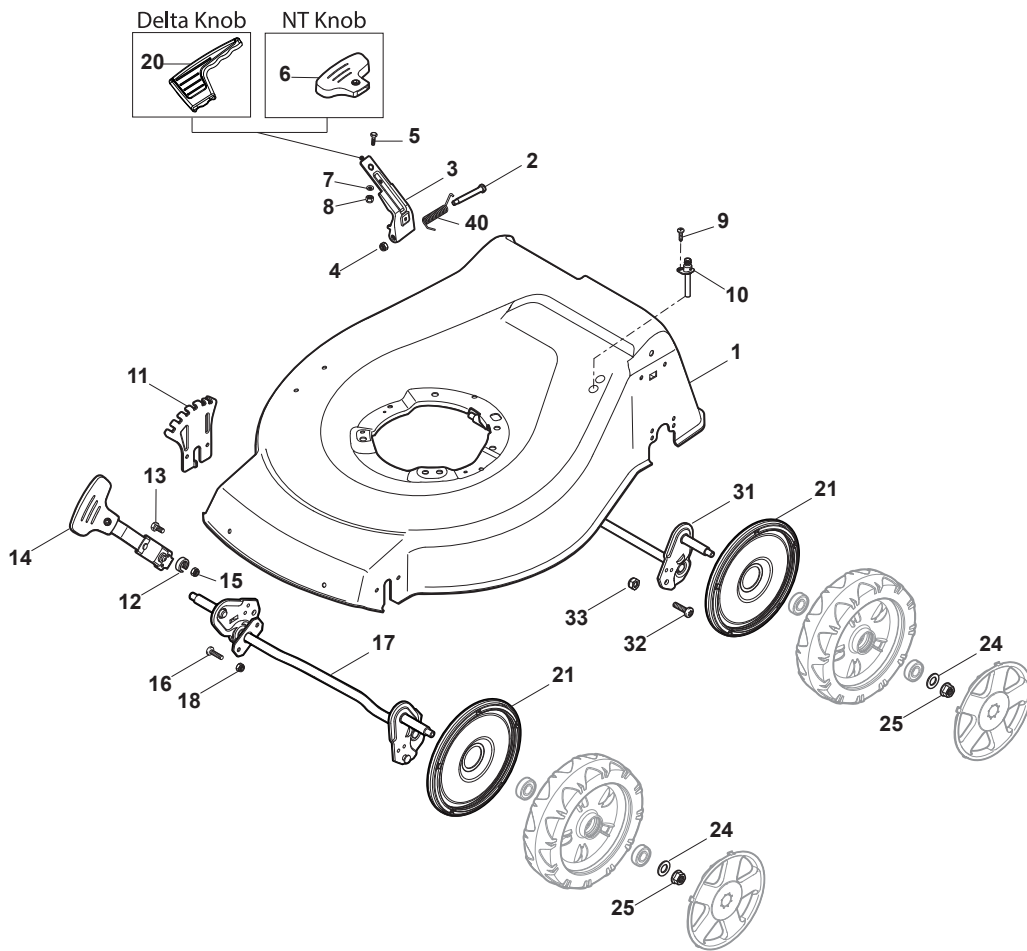

THIS INFORMATION IS NOT INTENDED FOR SALE OR RESALE, AND THIS NOTICE MUST REMAIN ON ALL COPIES.

Fig.	Quantity	Part No	Description	Notes
20	1	322394522/0	Knob	Delta Knob
1	1	381004536/0	Red Deck	
1	1	381004538/0	Red Deck	Side Discharge
1	1	381004562/0	Yellow Deck	
1	1	381004731/0	Grey Deck	Side Discharge
1	1	381004741/0	Grey Deck	
2	1	112789000/0	Screw	
3	1	381003339/1	Wheels Adjusting Lever	
4	1	112154330/0	Nut	
5	1	112788512/0	Screw	
6	1	322394503/0	Knob	NT Knob
7	1	112521310/0	Washer	
8	1	112150000/0	Nut	
9	1	112728450/0	Screw	
10	1	322034002/0	Washing Connection	
11	1	322735587/0	Sector, Height Adjustment	
12	2	122171002/0	Spacer	
13	2	112789000/0	Screw	
14	1	381003351/0	Wheels Adjusting Lever	
15	2	112154330/0	Nut	
16	4	112727803/0	Screw	
17	1	381002881/1	Front Wheel Axle	
18	4	112154510/0	Nut	
21	4	322600145/0	Protection, Wheel	
24	4	112521350/0	Washer	
25	4	112155000/0	Nut	
31	1	381302823/0	Axle, Rear Wheels Rear Wheel Axle	
32	4	112727803/0	Screw	
33	4	112154510/0	Nut	
40	1	122446192/0	Spring	

Fig.	Quantity	Part No	Description	Notes
1	1	322108295/1	Side Ejection Conveyor	
2	1	322600313/0	Ejection Guard	
3	2	112727803/0	Screw	
4	1	322806639/0	Fulcrum Pin	
5	2	112154510/0	Nut	
6	2	118203853/0	Screw	
7	1	122450456/0	Spring	
8	1	122517869/1	Pin	
9	2	112604896/0	Crown Fastener	

Fig.	Quantity	Part No	Description	Notes
1	1	322500102/0	Front Combi	
2	2	112523000/1	Washer	
3	2	112728124/0	Screw	
5	1	322226143/0	Mask, Red	
5	1	322226144/0	Mask, Yellow	with Stiga Logo
5	1	322226151/0	Mask, Black	with Stiga Logo
5	1	322226153/0	Mask, Black	
5	1	322226155/0	Mask, Yellow	
6	2	112727799/0	Screw	
7	1	322393638/0	Handlegrip Black	
7	1	322393639/0	Handle, Grey	
7	1	322393640/0	Handle, Yellow	
8	2	112154510/0	Nut	
9	2	112728697/0	Screw	
10	1	322820082/0	Cap	
11	1	322820083/0	Cap	
12	1	322226167/0	Front Plate	
13	1	322226165/0	Mask, Black	
14	2	112728300/0	Screw	
15	1	322226157/0	Mask, Black	
16	1	322393642/0	Bumper Handle	
17	2	112727799/0	Screw	
18	2	112154510/0	Nut	