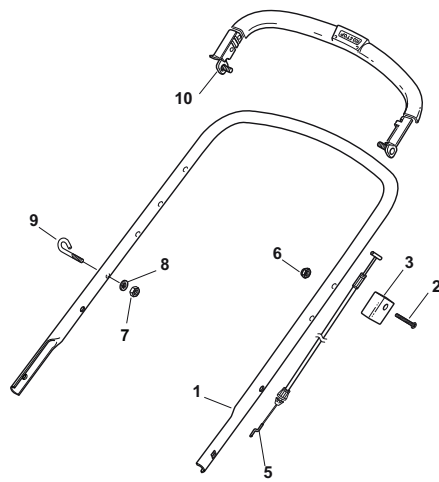

Fig.	Quantity	Part No	Description	Notes
1	1	322108295/1	Side Ejection Conveyor	
2	1	322600313/0	Ejection Guard	
3	2	112727803/0	Screw	
4	1	322806639/0	Fulcrum Pin	
5	2	112154510/0	Nut	
6	2	118203853/0	Screw	
7	1	122450456/0	Spring	
8	1	122517869/1	Pin	
9	2	112604896/0	Crown Fastener	

Fig.	Quantity	Part No	Description	Notes
1	1	381007043/0	Handle Lower Part	
2	1	381005133/0	Right Bracket	
3	1	381005135/0	Left Bracket	
4	1	112819120/0	Screw	
5	4	122680006/1	Washer	
6	4	322399804/1	Nut	
7	4	112293200/0	Nut	
10	4	112760605/0	Screw	
11	1	125038002/1	Bushing	
12	2	112155000/0	Nut	
13	2	322192156/0	Clip	
14	1	112523040/0	Washer	
15	1	112154510/0	Nut	
16	1	112369500/0	Elastic Washer	

Fig.	Quantity	Part No	Description	Notes
1	1	381006670/2	Handle Tube	
3	1	381003472/0	Lever, Engine Brake	Black
3	1	381003344/0	Lever, Engine Brake	Red
4	1	381005149/0	Right Bracket	Black
4	1	381005185/0	Right Bracket	Stiga Grey
5	1	381005151/0	Left Bracket	Black
5	1	381005187/0	Left Bracket	Stiga Grey
7	2	381006773/1	Handle Black	
7	2	381006774/1	Handle Grey	
8	1	122430309/0	Spring	
9	2	112154330/0	Nut	
10	4	112735662/1	Screw	
11	4	322041967/1	Bushing	
12	3	112154510/0	Nut	
13	2	112728721/0	Screw	
14	1	112727786/0	Screw	
16	1	181030099/0	Cable, Thread Engine Brake	
17	1	322551639/0	Fixed Plate	
18	1	322806644/0	Protection	
19	2	112727812/0	Screw	
20	2	112523000/1	Washer	
21	1	322488301/0	Joint Sleeve Grey Right	
22	1	322488303/0	Joining Sleeve Grey Left	
23	2	112154220/0	Nut	
24	2	322399835/0	Knob	
25	2	381003253/0	Handle	
26	2	322680017/0	Washer	
27	1	112155000/0	Nut	
28	1	125038002/1	Bushing	
29	1	322192156/0	Clip	
30	1	112760605/0	Screw	

Fig.	Quantity	Part No	Description	Notes
1	1	381006979/2	Upper Handle	
2	1	112727787/0	Screw	
3	1	322551640/0	Plate	
5	1	181030056/0	Cable, Thread Engine Brake	Honda / B&S / GGP Engine
6	1	112154510/0	Nut	
7	1	112154510/0	Nut	
8	1	112521330/0	Washer	
9	1	122430313/0	Guide Spring	
10	1	381003330/0	Lever, Engine Brake	