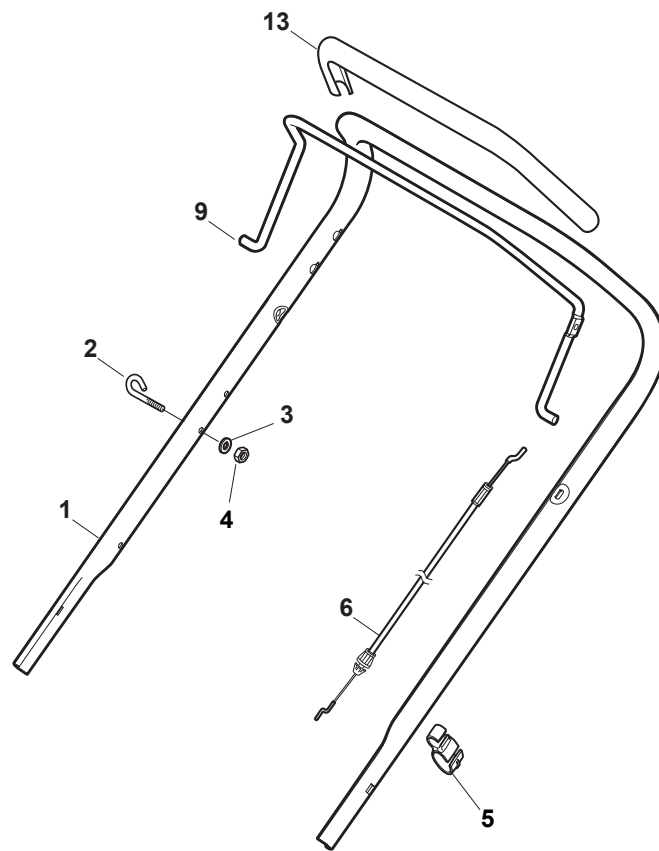

Fig.	Quantity	Part No	Description	Notes
1	1	322108295/1	Side Ejection Conveyor	
2	1	322600313/0	Ejection Guard	
3	2	112727803/0	Screw	
4	1	322806639/0	Fulcrum Pin	
5	2	112154510/0	Nut	
6	2	118203853/0	Screw	
7	1	122450456/0	Spring	
8	1	122517869/1	Pin	
9	2	112604896/0	Crown Fastener	

Fig.	Quantity	Part No	Description	Notes
1	1	381006979/2	Upper Handle	
2	1	112727787/0	Screw	
3	1	322551640/0	Plate	
5	1	181030056/0	Cable, Thread Engine Brake	Honda / B&S / GGP Engine
6	1	112154510/0	Nut	
7	1	112154510/0	Nut	
8	1	112521330/0	Washer	
9	1	122430313/0	Guide Spring	
10	1	381003330/0	Lever, Engine Brake	

Fig.	Quantity	Part No	Description	Notes
1	1	381006838/0	Handle, Upper Part Black	Black without sponge handgrip
1	1	381006839/0	Handle, Upper Part	Black with sponge handgrip
1	1	381007525/0	Handle, Upper Part Grey	Grey with sponge handgrip
2	1	122430313/0	Guide Spring	
3	1	112521330/0	Washer	
4	1	112154510/0	Nut	
5	1	118390020/0	Conduit Clip Caproeurope	
6	1	181030053/0	Cable, Thread Engine Brake	B&S 625-675 Series / GGP Engine
6	1	181030056/0	Cable, Thread Engine Brake	B&S 450-500-550-575 Series
6	1	181030070/0	Cable, Thread Engine Brake	Honda Engine
7	1	322545204/0	Fulcrum Pin	
8	1	122041966/0	Bushing	
9	1	181003300/0	Lever, Engine Brake	
13	1	122291050/0	Handgrip Black	

Fig.	Quantity	Part No	Description	Notes
1	1	381006840/0	Handle, Upper Part	DELTA Dashboard or NT Throttle
1	1	381007520/0	Handle, Upper Part	TD-CA Dashboard
2	1	122430313/0	Guide Spring	
3	1	112521330/0	Washer	
4	1	112154510/0	Nut	
5	1	118390020/0	Conduit Clip Caproeurop	
6	1	181030053/0	Cable, Thread Engine Brake	GGP Engine / B&S 450-500-550-625-675 Series
6	1	181030056/0	Cable, Thread Engine Brake	B&S 450-500-550-575 Series
6	1	181030070/0	Cable, Thread Engine Brake	Honda Engine
9	1	181003363/1	Lever, Engine Brake Black	
13	1	122291050/0	Handgrip Black	