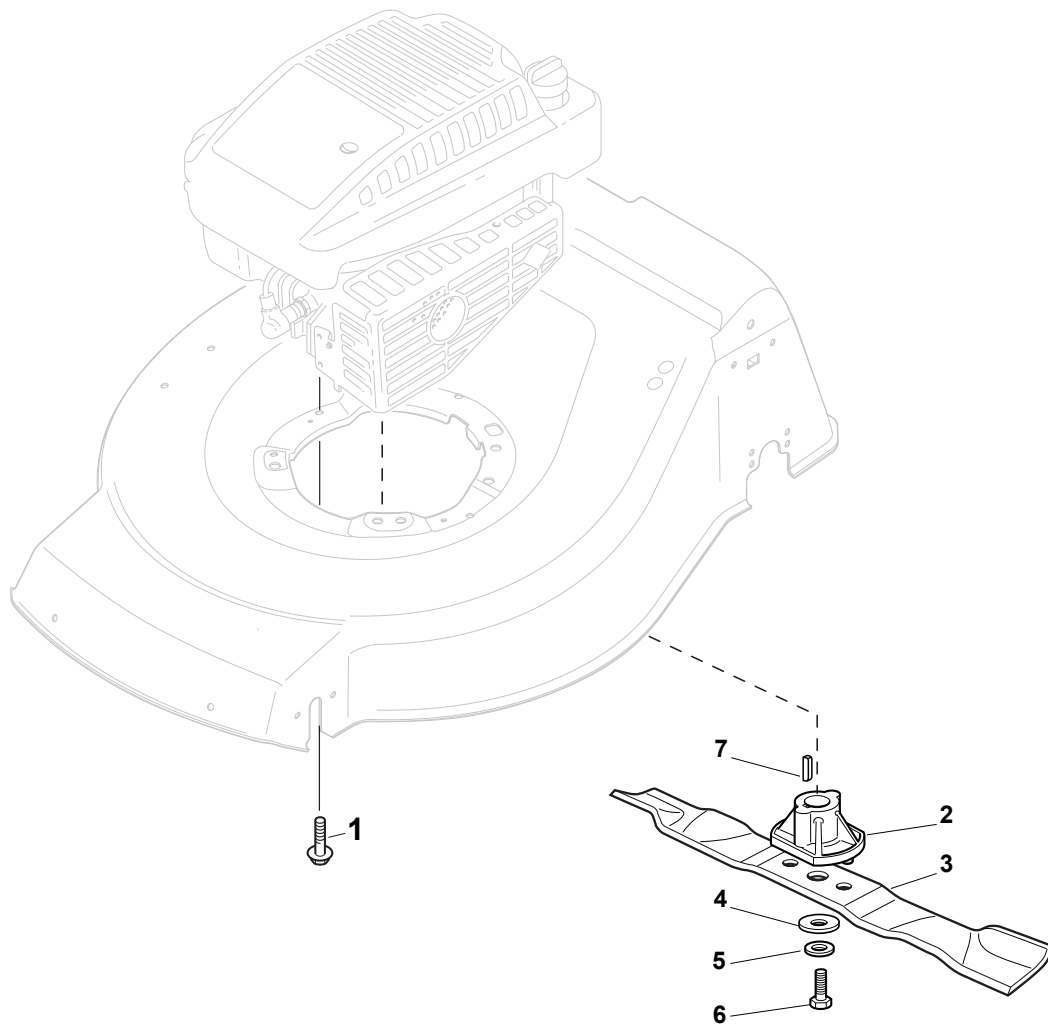

Fig.	Quantity	Part No	Description	Notes
1	3	112735108/1	Screw	
2	1	122463012/2	Hub, Crankshaft Ø 22.2	for B&S and GGP Engines
2	1	122463020/1	Hub, Crankshaft Ø 25	for HONDA Engines
3	1	181004458/0	Mulching Blade	
4	1	122160400/0	Elastic Disc	
5	1	112523080/0	Washer	
6	1	112735698/0	Screw	
7	1	112139100/0	Feather, Crankshaft Ø 22,2	for B&S and GGP Engines
7	1	112139150/0	Feather, Crankshaft Ø 25	for HONDA Engines