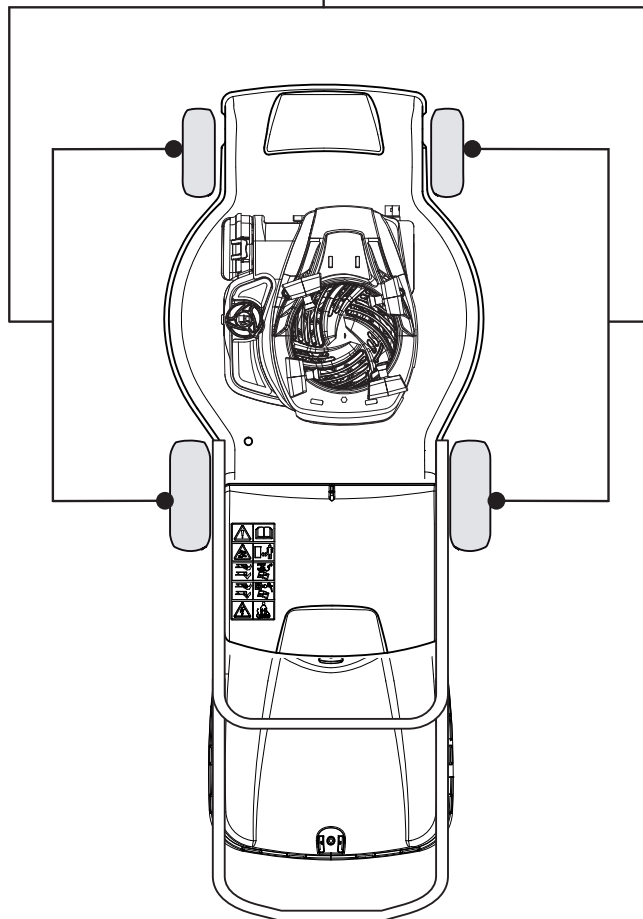

Fig.	Quantity	Part No	Description	Notes
1	1	322108295/1	Side Ejection Conveyor	
2	1	322600313/0	Ejection Guard	
3	2	112727803/0	Screw	
4	1	322806639/0	Fulcrum Pin	
5	2	112154510/0	Nut	
6	2	118203853/0	Screw	
7	1	122450456/0	Spring	
8	1	122517869/1	Pin	
9	2	112604896/0	Crown Fastener	

DELTA Wheels - Ø 200

NTD Wheels - Ø 200

Fig.	Quantity	Part No	Description	Notes
1	4	381007483/1	Wheel	
2	8	119216035/0	Bearing	
3	4	381007416/2	Wheel	

DELTA Wheel (Pierced)

Fig.	Quantity	Part No	Description	Notes
1	4	381007477/0	Wheel	
2	8	119216035/0	Bearing	
3	4	322110640/0	Hub Cap Grey	