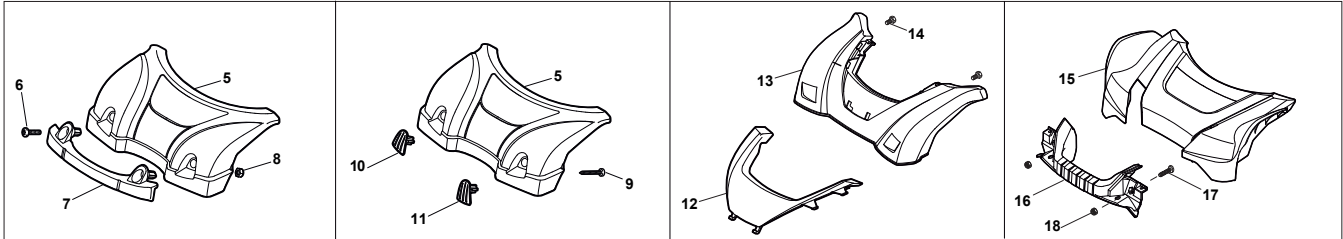

THIS INFORMATION IS NOT INTENDED FOR SALE OR RESALE, AND THIS NOTICE MUST REMAIN ON ALL COPIES.

Fig.	Quantity	Part No	Description	Notes
20	1	322394522/0	Knob	Delta Knob
1	1	381004536/0	Red Deck	
1	1	381004538/0	Red Deck	Side Discharge
1	1	381004562/0	Yellow Deck	
1	1	381004731/0	Grey Deck	Side Discharge
1	1	381004741/0	Grey Deck	
2	1	112789000/0	Screw	
3	1	381003339/1	Wheels Adjusting Lever	
4	1	112154330/0	Nut	
5	1	112788512/0	Screw	
6	1	322394503/0	Knob	NT Knob
7	1	112521310/0	Washer	
8	1	112150000/0	Nut	
9	1	112728450/0	Screw	
10	1	322034002/0	Washing Connection	
11	1	322735587/0	Sector, Height Adjustment	
12	2	122171002/0	Spacer	
13	2	112789000/0	Screw	
14	1	381003351/0	Wheels Adjusting Lever	
15	2	112154330/0	Nut	
16	4	112727803/0	Screw	
17	1	381002881/1	Front Wheel Axle	
18	4	112154510/0	Nut	
21	4	322600145/0	Protection, Wheel	
24	4	112521350/0	Washer	
25	4	112155000/0	Nut	
31	1	381302823/0	Axle, Rear Wheels Rear Wheel Axle	
32	4	112727803/0	Screw	
33	4	112154510/0	Nut	
40	1	122446192/0	Spring	

Fig.	Quantity	Part No	Description	Notes
1	1	322108295/1	Side Ejection Conveyor	
2	1	322600313/0	Ejection Guard	
3	2	112727803/0	Screw	
4	1	322806639/0	Fulcrum Pin	
5	2	112154510/0	Nut	
6	2	118203853/0	Screw	
7	1	122450456/0	Spring	
8	1	122517869/1	Pin	
9	2	112604896/0	Crown Fastener	