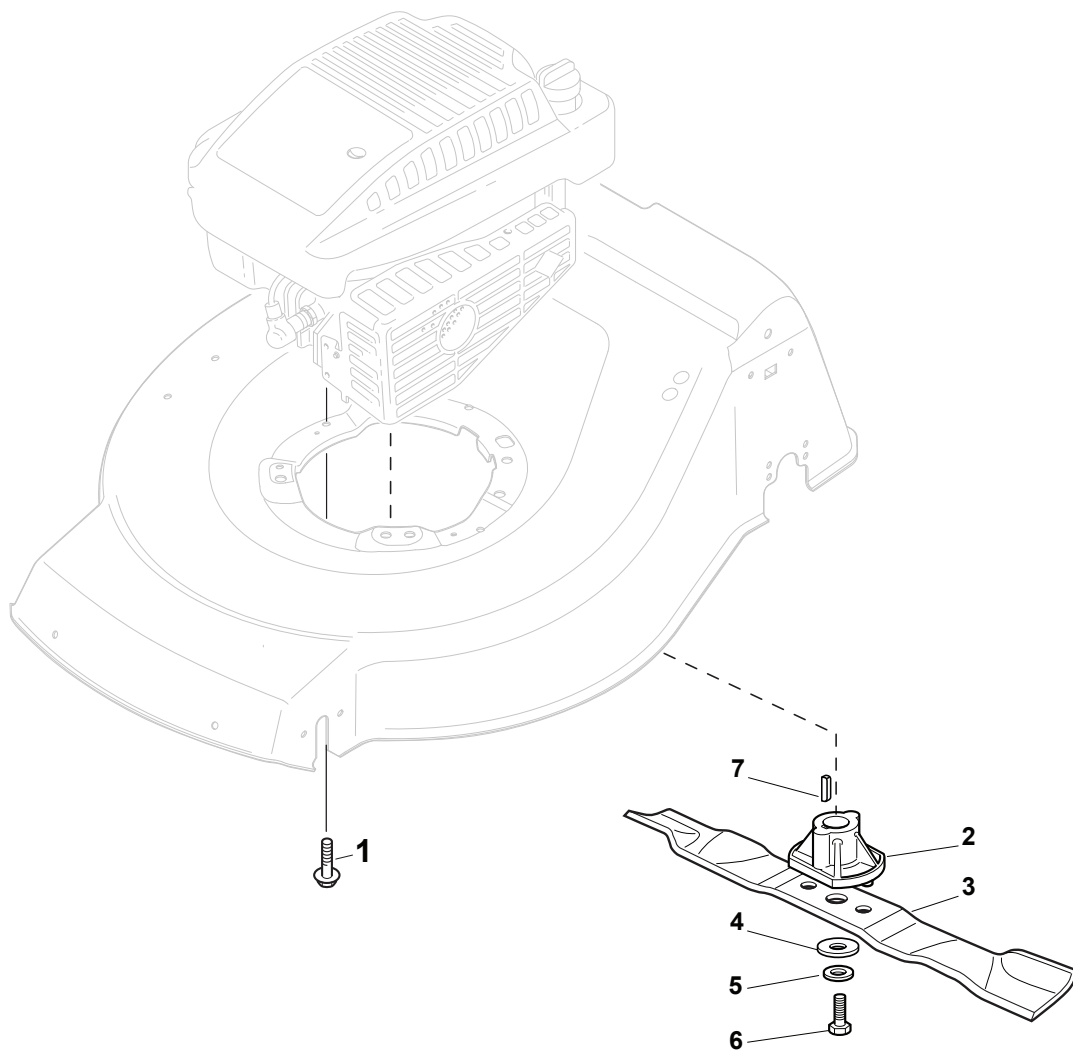

CARTER STANDARD (No Mulching)

CARTER MULCHING (No Mulching)

KIT MULCHING

Fig.	Quantity	Part No	Description	Notes
1	1	322291150/0	Rubber Insert	
2	1	122060192/0	Belt Protection	
3	1	112728530/0	Screw	
4	3	112728530/0	Screw	
5	1	322060198/1	Belt Protection	Not for BBC models
6	1	322140223/0	Deflector	
7	1	322500102/0	Front Combi	
8	2	112523000/1	Washer	
9	2	112728124/0	Screw	