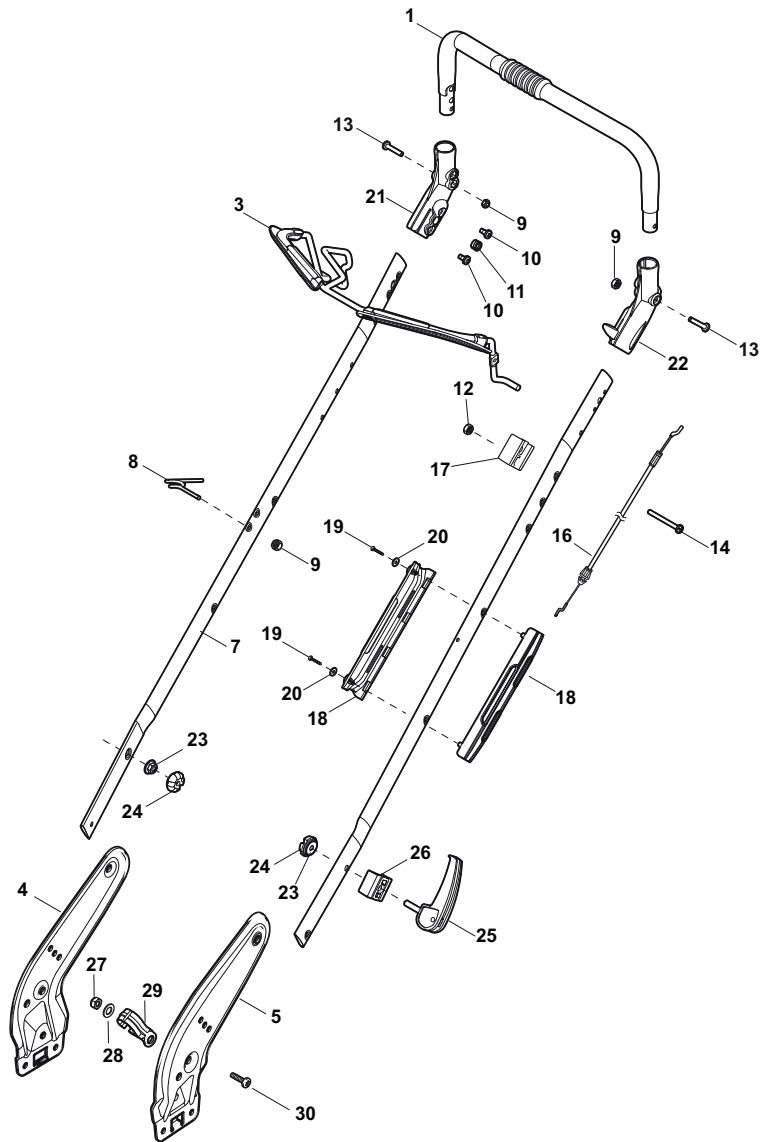

Fig.	Quantity	Part No	Description	Notes
1	1	322108295/1	Side Ejection Conveyor	
2	1	322600313/0	Ejection Guard	
3	2	112727803/0	Screw	
4	1	322806639/0	Fulcrum Pin	
5	2	112154510/0	Nut	
6	2	118203853/0	Screw	
7	1	122450456/0	Spring	
8	1	122517869/1	Pin	
9	2	112604896/0	Crown Fastener	

Fig.	Quantity	Part No	Description	Notes
1	1	381007043/0	Handle Lower Part	
2	1	381005133/0	Right Bracket	
3	1	381005135/0	Left Bracket	
4	1	112819120/0	Screw	
5	4	122680006/1	Washer	
6	4	322399804/1	Nut	
7	4	112293200/0	Nut	
10	4	112760605/0	Screw	
11	1	125038002/1	Bushing	
12	2	112155000/0	Nut	
13	2	322192156/0	Clip	
14	1	112523040/0	Washer	
15	1	112154510/0	Nut	
16	1	112369500/0	Elastic Washer	

Fig.	Quantity	Part No	Description	Notes
1	1	381006670/2	Handle Tube	
3	1	381003472/0	Lever, Engine Brake	Black
3	1	381003344/0	Lever, Engine Brake	Red
4	1	381005149/0	Right Bracket	Black
4	1	381005185/0	Right Bracket	Stiga Grey
5	1	381005151/0	Left Bracket	Black
5	1	381005187/0	Left Bracket	Stiga Grey
7	2	381006773/1	Handle Black	
7	2	381006774/1	Handle Grey	
8	1	122430309/0	Spring	
9	2	112154330/0	Nut	
10	4	112735662/1	Screw	
11	4	322041967/1	Bushing	
12	3	112154510/0	Nut	
13	2	112728721/0	Screw	
14	1	112727786/0	Screw	
16	1	181030073/0	Cable, Thread Engine Brake	
17	1	181005516/0	Throttle Cable	for B&S Engine
17	1	181005514/0	Throttle Cable	for Honda and GGP Engine
17	1	181005515/0	Throttle Cable	for Honda Autochoke Engine
18	1	322806644/0	Protection	
19	2	112727812/0	Screw	
20	2	112523000/1	Washer	
21	1	322488301/0	Joint Sleeve Grey Right	
22	1	322488303/0	Joining Sleeve Grey Left	
23	2	112154220/0	Nut	
24	2	322399835/0	Knob	
25	2	381003253/0	Handle	
26	2	322680017/0	Washer	
27	1	112155000/0	Nut	
28	1	125038002/1	Bushing	
29	1	322192156/0	Clip	
30	1	112760605/0	Screw	