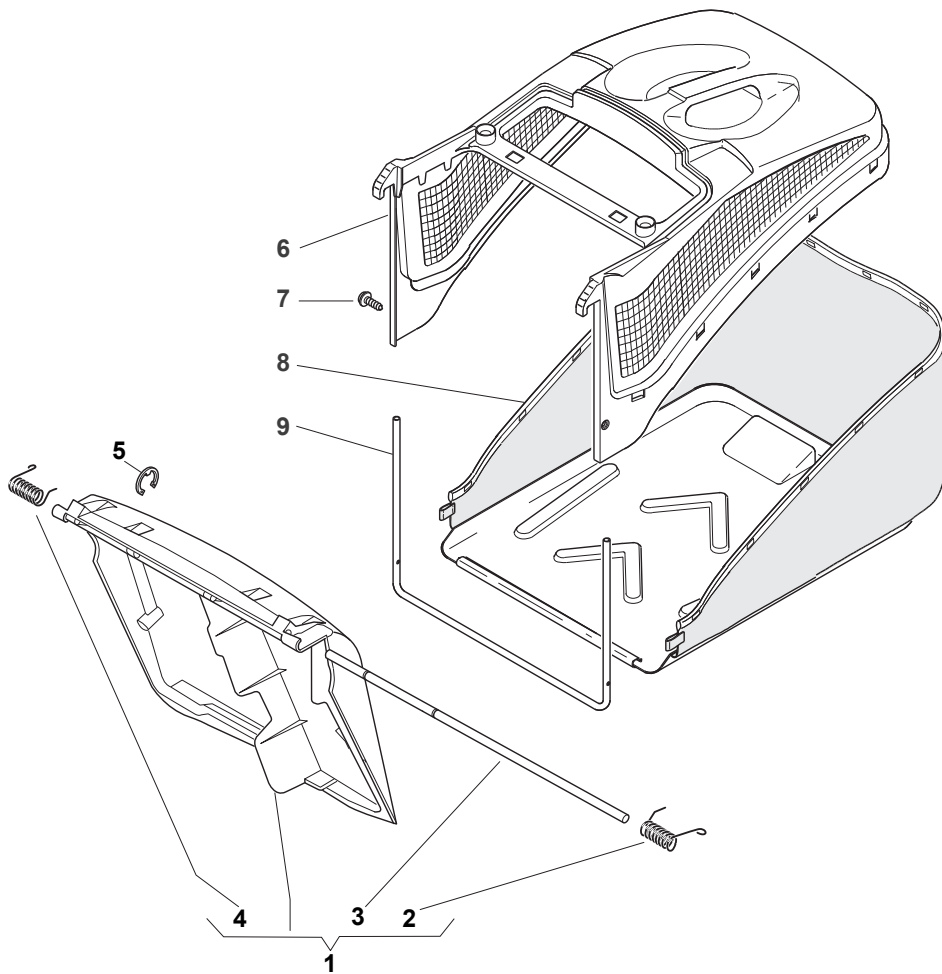

Fig.	Quantity	Part No	Description	Notes
1	3	112735108/1	Screw	
2	1	122463012/2	Hub, Crankshaft Ø 22.2	for B&S and GGP Engines
2	1	122463020/1	Hub, Crankshaft Ø 25	for HONDA Engines
3	1	181004397/0	Blade Winged	
4	1	122160400/0	Elastic Disc	
5	1	112523080/0	Washer	
6	1	112735698/0	Screw	
7	1	112139100/0	Feather, Crankshaft Ø 22,2	for B&S and GGP Engines
7	1	112139150/0	Feather, Crankshaft Ø 25	for HONDA Engines