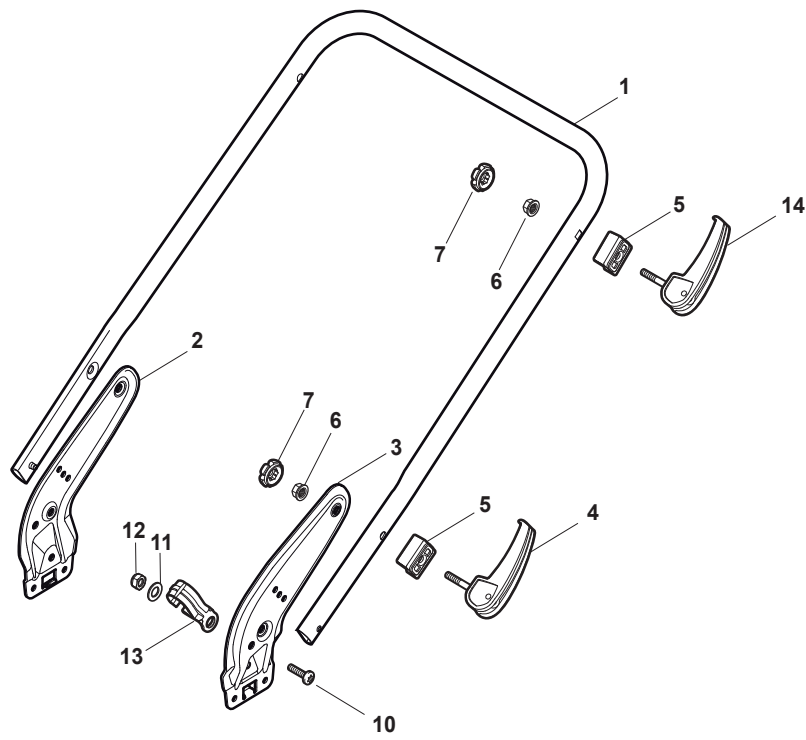

Fig.	Quantity	Part No	Description	Notes
1	1	322108295/1	Side Ejection Conveyor	
2	1	322600313/0	Ejection Guard	
3	2	112727803/0	Screw	
4	1	322806639/0	Fulcrum Pin	
5	2	112154510/0	Nut	
6	2	118203853/0	Screw	
7	1	122450456/0	Spring	
8	1	122517869/1	Pin	
9	2	112604896/0	Crown Fastener	

Fig.	Quantity	Part No	Description	Notes
1	1	322500102/0	Front Combi	
2	2	112523000/1	Washer	
3	2	112728124/0	Screw	
5	1	322226143/0	Mask, Red	
5	1	322226144/0	Mask, Yellow	with Stiga Logo
5	1	322226151/0	Mask, Black	with Stiga Logo
5	1	322226153/0	Mask, Black	
5	1	322226155/0	Mask, Yellow	
6	2	112727799/0	Screw	
7	1	322393638/0	Handlegrip Black	
7	1	322393639/0	Handle, Grey	
7	1	322393640/0	Handle, Yellow	
8	2	112154510/0	Nut	
9	2	112728697/0	Screw	
10	1	322820082/0	Cap	
11	1	322820083/0	Cap	
12	1	322226167/0	Front Plate	
13	1	322226165/0	Mask, Black	
14	2	112728300/0	Screw	
15	1	322226157/0	Mask, Black	
16	1	322393642/0	Bumper Handle	
17	2	112727799/0	Screw	
18	2	112154510/0	Nut	

Fig.	Quantity	Part No	Description	Notes
1	1	381006719/0	Handle Lower Part	Black
1	1	381006720/0	Handle Lower Part	Grey
1	1	381007539/0	Handle, Lower Part Yellow	Yellow
2	1	381005149/0	Right Bracket	Black
2	1	381005185/0	Right Bracket	Stiga Grey
3	1	381005151/0	Left Bracket	Black
3	1	381005187/0	Left Bracket	Stiga Grey
4	4	381003253/0	Handle	
5	4	322680016/0	Washer	
6	4	122131750/0	Nut	
7	4	322399835/0	Knob	
10	2	112760605/0	Screw	
11	2	125038002/1	Bushing	
12	2	112155000/0	Nut	
13	1	322192156/0	Clip	
14	2	381103350/0	Handle	

Fig.	Quantity	Part No	Description	Notes
1	1	381007043/0	Handle Lower Part	
2	1	381005133/0	Right Bracket	
3	1	381005135/0	Left Bracket	
4	1	112819120/0	Screw	
5	4	122680006/1	Washer	
6	4	322399804/1	Nut	
7	4	112293200/0	Nut	
10	4	112760605/0	Screw	
11	1	125038002/1	Bushing	
12	2	112155000/0	Nut	
13	2	322192156/0	Clip	
14	1	112523040/0	Washer	
15	1	112154510/0	Nut	
16	1	112369500/0	Elastic Washer	