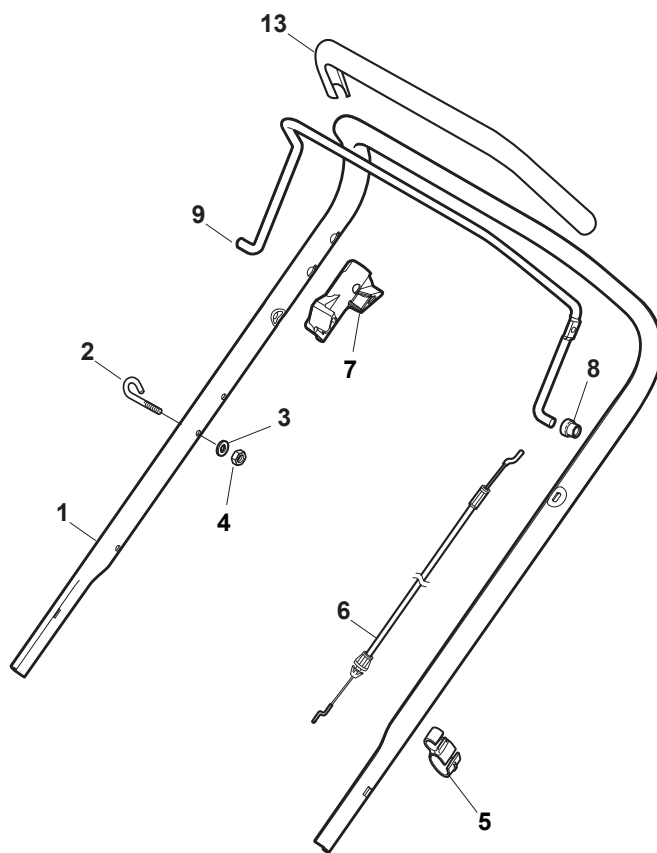

Fig.	Quantity	Part No	Description	Notes
1	1	322108295/1	Side Ejection Conveyor	
2	1	322600313/0	Ejection Guard	
3	2	112727803/0	Screw	
4	1	322806639/0	Fulcrum Pin	
5	2	112154510/0	Nut	
6	2	118203853/0	Screw	
7	1	122450456/0	Spring	
8	1	122517869/1	Pin	
9	2	112604896/0	Crown Fastener	

Fig.	Quantity	Part No	Description	Notes
1	1	381006979/2	Upper Handle	
2	1	112727787/0	Screw	
3	1	322551640/0	Plate	
5	1	181030056/0	Cable, Thread Engine Brake	Honda / B&S / GGP Engine
6	1	112154510/0	Nut	
7	1	112154510/0	Nut	
8	1	112521330/0	Washer	
9	1	122430313/0	Guide Spring	
10	1	381003330/0	Lever, Engine Brake	

Fig.	Quantity	Part No	Description	Notes
1	1	381006838/0	Handle, Upper Part Black	Black without sponge handgrip
1	1	381006839/0	Handle, Upper Part	Black with sponge handgrip
1	1	381007525/0	Handle, Upper Part Grey	Grey with sponge handgrip
2	1	122430313/0	Guide Spring	
3	1	112521330/0	Washer	
4	1	112154510/0	Nut	
5	1	118390020/0	Conduit Clip Caproeurope	
6	1	181030053/0	Cable, Thread Engine Brake	B&S 625-675 Series / GGP Engine
6	1	181030056/0	Cable, Thread Engine Brake	B&S 450-500-550-575 Series
6	1	181030070/0	Cable, Thread Engine Brake	Honda Engine
7	1	322545204/0	Fulcrum Pin	
8	1	122041966/0	Bushing	
9	1	181003300/0	Lever, Engine Brake	
13	1	122291050/0	Handgrip Black	

Fig.	Quantity	Part No	Description	Notes
1	1	381006840/0	Handle, Upper Part	DELTA Dashboard or NT Throttle
1	1	381007520/0	Handle, Upper Part	TD-CA Dashboard
2	1	122430313/0	Guide Spring	
3	1	112521330/0	Washer	
4	1	112154510/0	Nut	
5	1	118390020/0	Conduit Clip Caproeurop	
6	1	181030053/0	Cable, Thread Engine Brake	GGP Engine / B&S 450-500-550-625-675 Series
6	1	181030056/0	Cable, Thread Engine Brake	B&S 450-500-550-575 Series
6	1	181030070/0	Cable, Thread Engine Brake	Honda Engine
9	1	181003363/1	Lever, Engine Brake Black	
13	1	122291050/0	Handgrip Black	