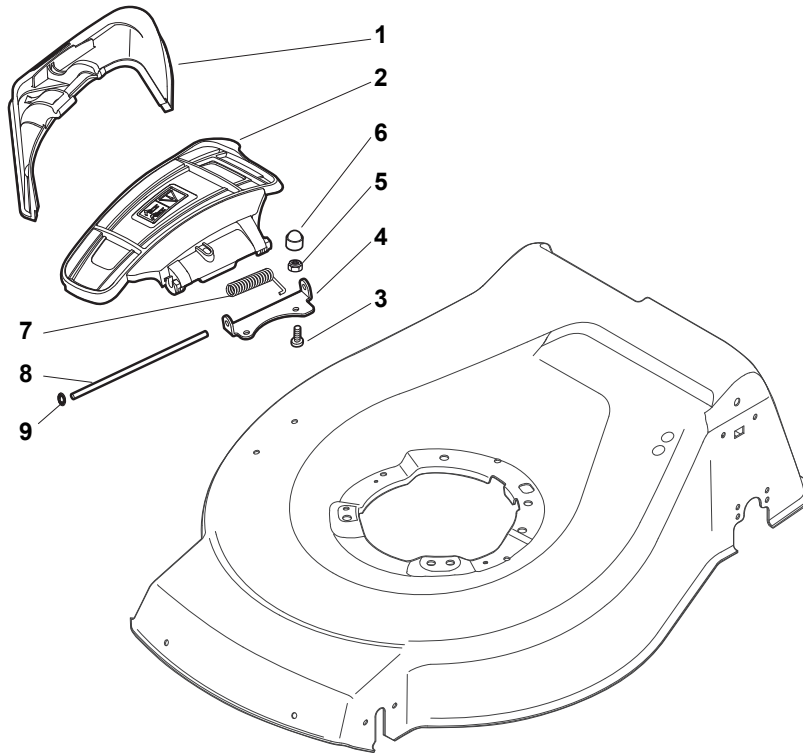

THIS INFORMATION IS NOT INTENDED FOR SALE OR RESALE, AND THIS NOTICE MUST REMAIN ON ALL COPIES.

Fig.	Quantity	Part No	Description	Notes
20	1	322394522/0	Knob	Delta Knob
1	1	381004536/0	Red Deck	
1	1	381004538/0	Red Deck	Side Discharge
1	1	381004562/0	Yellow Deck	
1	1	381004731/0	Grey Deck	Side Discharge
1	1	381004741/0	Grey Deck	
2	1	112789000/0	Screw	
3	1	381003339/1	Wheels Adjusting Lever	
4	1	112154330/0	Nut	
5	1	112788512/0	Screw	
6	1	322394503/0	Knob	NT Knob
7	1	112521310/0	Washer	
8	1	112150000/0	Nut	
9	1	112728450/0	Screw	
10	1	322034002/0	Washing Connection	
11	1	322735587/0	Sector, Height Adjustment	
12	2	122171002/0	Spacer	
13	2	112789000/0	Screw	
14	1	381003351/0	Wheels Adjusting Lever	
15	2	112154330/0	Nut	
16	4	112727803/0	Screw	
17	1	381002881/1	Front Wheel Axle	
18	4	112154510/0	Nut	
21	4	322600145/0	Protection, Wheel	
24	4	112521350/0	Washer	
25	4	112155000/0	Nut	
31	1	381302823/0	Axle, Rear Wheels Rear Wheel Axle	
32	4	112727803/0	Screw	
33	4	112154510/0	Nut	
40	1	122446192/0	Spring	

Fig.	Quantity	Part No	Description	Notes
1	1	322108295/1	Side Ejection Conveyor	
2	1	322600313/0	Ejection Guard	
3	2	112727803/0	Screw	
4	1	322806639/0	Fulcrum Pin	
5	2	112154510/0	Nut	
6	2	118203853/0	Screw	
7	1	122450456/0	Spring	
8	1	122517869/1	Pin	
9	2	112604896/0	Crown Fastener	