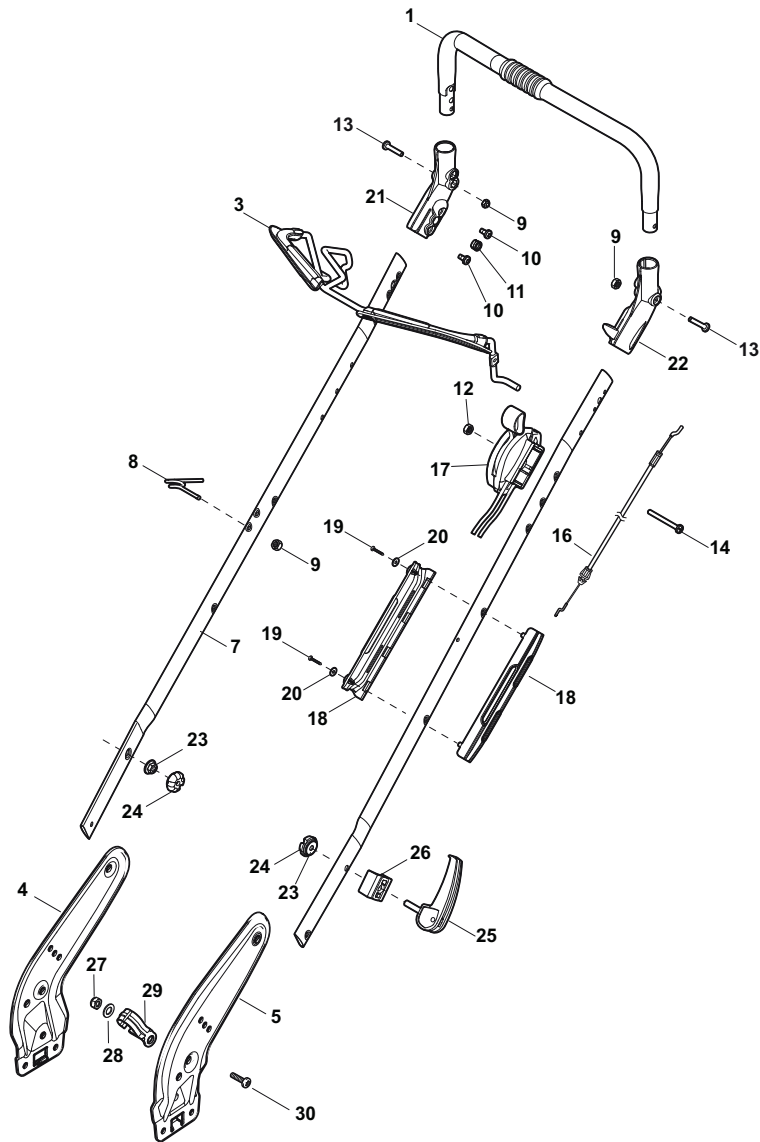

Fig.	Quantity	Part No	Description	Notes
1	1	322108295/1	Side Ejection Conveyor	
2	1	322600313/0	Ejection Guard	
3	2	112727803/0	Screw	
4	1	322806639/0	Fulcrum Pin	
5	2	112154510/0	Nut	
6	2	118203853/0	Screw	
7	1	122450456/0	Spring	
8	1	122517869/1	Pin	
9	2	112604896/0	Crown Fastener	

Fig.	Quantity	Part No	Description	Notes
1	1	381007043/0	Handle Lower Part	
2	1	381005133/0	Right Bracket	
3	1	381005135/0	Left Bracket	
4	1	112819120/0	Screw	
5	4	122680006/1	Washer	
6	4	322399804/1	Nut	
7	4	112293200/0	Nut	
10	4	112760605/0	Screw	
11	1	125038002/1	Bushing	
12	2	112155000/0	Nut	
13	2	322192156/0	Clip	
14	1	112523040/0	Washer	
15	1	112154510/0	Nut	
16	1	112369500/0	Elastic Washer	

Fig.	Quantity	Part No	Description	Notes
1	1	381006670/2	Handle Tube	
3	1	381003472/0	Lever, Engine Brake	Black
3	1	381003344/0	Lever, Engine Brake	Red
4	1	381005149/0	Right Bracket	Black
4	1	381005185/0	Right Bracket	Stiga Grey
5	1	381005151/0	Left Bracket	Black
5	1	381005187/0	Left Bracket	Stiga Grey
7	2	381006773/1	Handle Black	
7	2	381006774/1	Handle Grey	
8	1	122430309/0	Spring	
9	2	112154330/0	Nut	
10	4	112735662/1	Screw	
11	4	322041967/1	Bushing	
12	3	112154510/0	Nut	
13	2	112728721/0	Screw	
14	1	112727786/0	Screw	
16	1	181030073/0	Cable, Thread Engine Brake	
17	1	181005516/0	Throttle Cable	for B&S Engine
17	1	181005514/0	Throttle Cable	for Honda and GGP Engine
17	1	181005515/0	Throttle Cable	for Honda Autochoke Engine
18	1	322806644/0	Protection	
19	2	112727812/0	Screw	
20	2	112523000/1	Washer	
21	1	322488301/0	Joint Sleeve Grey Right	
22	1	322488303/0	Joining Sleeve Grey Left	
23	2	112154220/0	Nut	
24	2	322399835/0	Knob	
25	2	381003253/0	Handle	
26	2	322680017/0	Washer	
27	1	112155000/0	Nut	
28	1	125038002/1	Bushing	
29	1	322192156/0	Clip	
30	1	112760605/0	Screw	