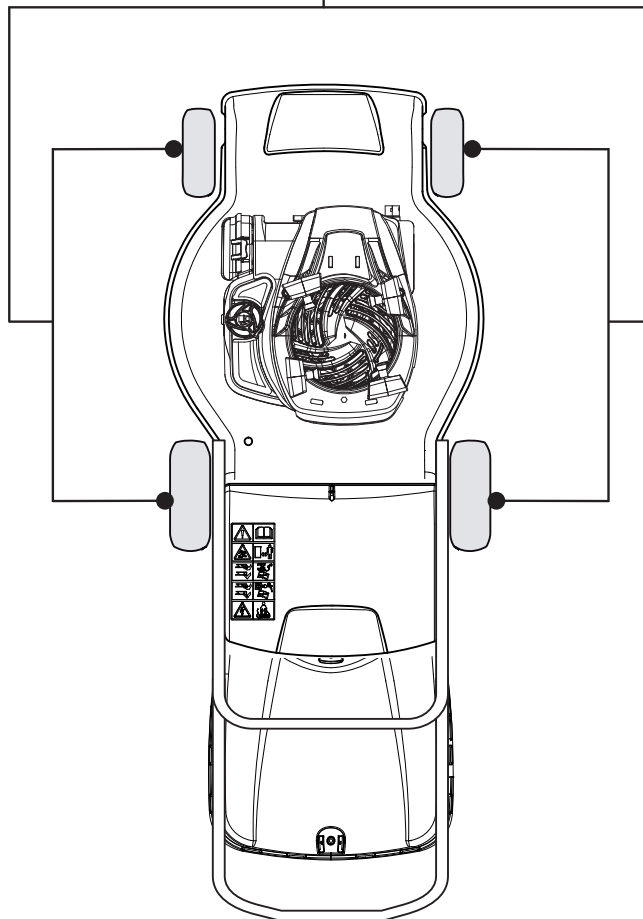

Fig.	Quantity	Part No	Description	Notes
1	1	322108295/1	Side Ejection Conveyor	
2	1	322600313/0	Ejection Guard	
3	2	112727803/0	Screw	
4	1	322806639/0	Fulcrum Pin	
5	2	112154510/0	Nut	
6	2	118203853/0	Screw	
7	1	122450456/0	Spring	
8	1	122517869/1	Pin	
9	2	112604896/0	Crown Fastener	

Fig.	Quantity	Part No	Description	Notes
1	2	112608600/0	Seeger	
2	2	119216035/0	Bearing	
3	2	122753000/0	Pin	
5	1	181003076/1	Gear Box	
6	1	122601904/0	Pulley	
7	1	112645700/0	Elastic Pin	
8	1	122033283/0	Adjustment Rod	
9	1	135063800/0	Trapezoidal Belt	
11	1	122041957/1	Bushing	
12	1	122450063/0	Spring	
13	1	322680009/0	Washer	
14	1	112154510/0	Nut	
15	1	122110230/0	Hub Cover	

WBH Petrol Steel Wheels and Hub Caps

Issue 9 - 2015

Fig.	Quantity	Part No	Description	Notes
1	2	381007477/0	Wheel	
2	8	119216035/0	Bearing	
3	2	322110640/0	Hub Cap Grey	
4	2	381007483/1	Wheel	

Fig.	Quantity	Part No	Description	Notes
1	4	322110643/0	Hub Cap Grey	
2	4	322110645/0	Hub Cap Grey	
2	4	322110649/0	Hub Cap Yellow	
3	4	322110687/0	Hub Cap Grey	
4	4	322110382/0	Hub Cap Grey	
5	4	322110416/0	Hub Cap Grey	
6	4	322110492/0	Hub Cap Grey	