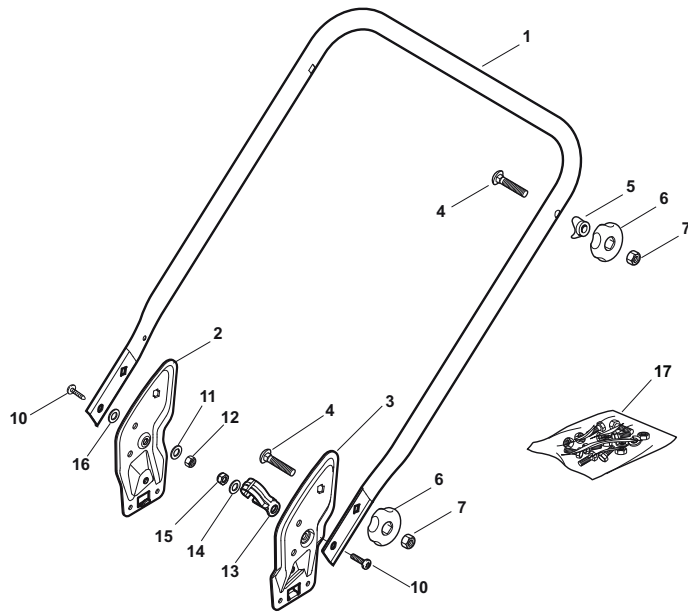

Fig.	Quantity	Part No	Description	Notes
1	1	322108295/1	Side Ejection Conveyor	
2	1	322600313/0	Ejection Guard	
3	2	112727803/0	Screw	
4	1	322806639/0	Fulcrum Pin	
5	2	112154510/0	Nut	
6	2	118203853/0	Screw	
7	1	122450456/0	Spring	
8	1	122517869/1	Pin	
9	2	112604896/0	Crown Fastener	

Fig.	Quantity	Part No	Description	Notes
1	1	322500102/0	Front Combi	
2	2	112523000/1	Washer	
3	2	112728124/0	Screw	
5	1	322226143/0	Mask, Red	
5	1	322226144/0	Mask, Yellow	with Stiga Logo
5	1	322226151/0	Mask, Black	with Stiga Logo
5	1	322226153/0	Mask, Black	
5	1	322226155/0	Mask, Yellow	
6	2	112727799/0	Screw	
7	1	322393638/0	Handlegrip Black	
7	1	322393639/0	Handle, Grey	
7	1	322393640/0	Handle, Yellow	
8	2	112154510/0	Nut	
9	2	112728697/0	Screw	
10	1	322820082/0	Cap	
11	1	322820083/0	Cap	
12	1	322226167/0	Front Plate	
13	1	322226165/0	Mask, Black	
14	2	112728300/0	Screw	
15	1	322226157/0	Mask, Black	
16	1	322393642/0	Bumper Handle	
17	2	112727799/0	Screw	
18	2	112154510/0	Nut	

Fig.	Quantity	Part No	Description	Notes
1	1	381006719/0	Handle Lower Part	Black
1	1	381006720/0	Handle Lower Part	Grey
1	1	381007539/0	Handle, Lower Part Yellow	Yellow
2	1	381005149/0	Right Bracket	Black
2	1	381005185/0	Right Bracket	Stiga Grey
3	1	381005151/0	Left Bracket	Black
3	1	381005187/0	Left Bracket	Stiga Grey
4	4	381003253/0	Handle	
5	4	322680016/0	Washer	
6	4	122131750/0	Nut	
7	4	322399835/0	Knob	
10	2	112760605/0	Screw	
11	2	125038002/1	Bushing	
12	2	112155000/0	Nut	
13	1	322192156/0	Clip	
14	2	381103350/0	Handle	

Fig.	Quantity	Part No	Description	Notes
1	1	381007043/0	Handle Lower Part	
2	1	381005133/0	Right Bracket	
3	1	381005135/0	Left Bracket	
4	1	112819120/0	Screw	
5	4	122680006/1	Washer	
6	4	322399804/1	Nut	
7	4	112293200/0	Nut	
10	4	112760605/0	Screw	
11	1	125038002/1	Bushing	
12	2	112155000/0	Nut	
13	2	322192156/0	Clip	
14	1	112523040/0	Washer	
15	1	112154510/0	Nut	
16	1	112369500/0	Elastic Washer	