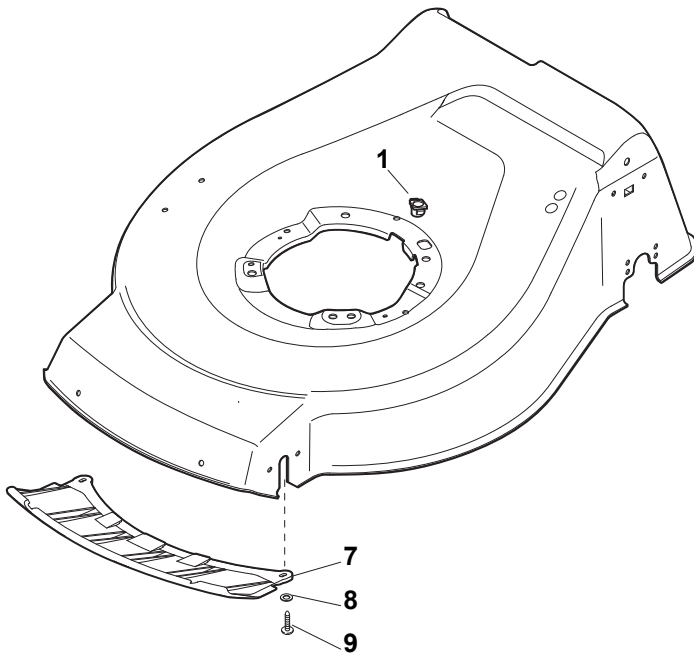

CARTER STANDARD (No Mulching)

CARTER MULCHING (No Mulching)

KIT MULCHING

Fig.	Quantity	Part No	Description	Notes
1	1	322291150/0	Rubber Insert	
2	1	122060192/0	Belt Protection	
3	1	112728530/0	Screw	
4	3	112728530/0	Screw	
5	1	322060198/1	Belt Protection	Not for BBC models
6	1	322140223/0	Deflector	
7	1	322500102/0	Front Combi	
8	2	112523000/1	Washer	
9	2	112728124/0	Screw	