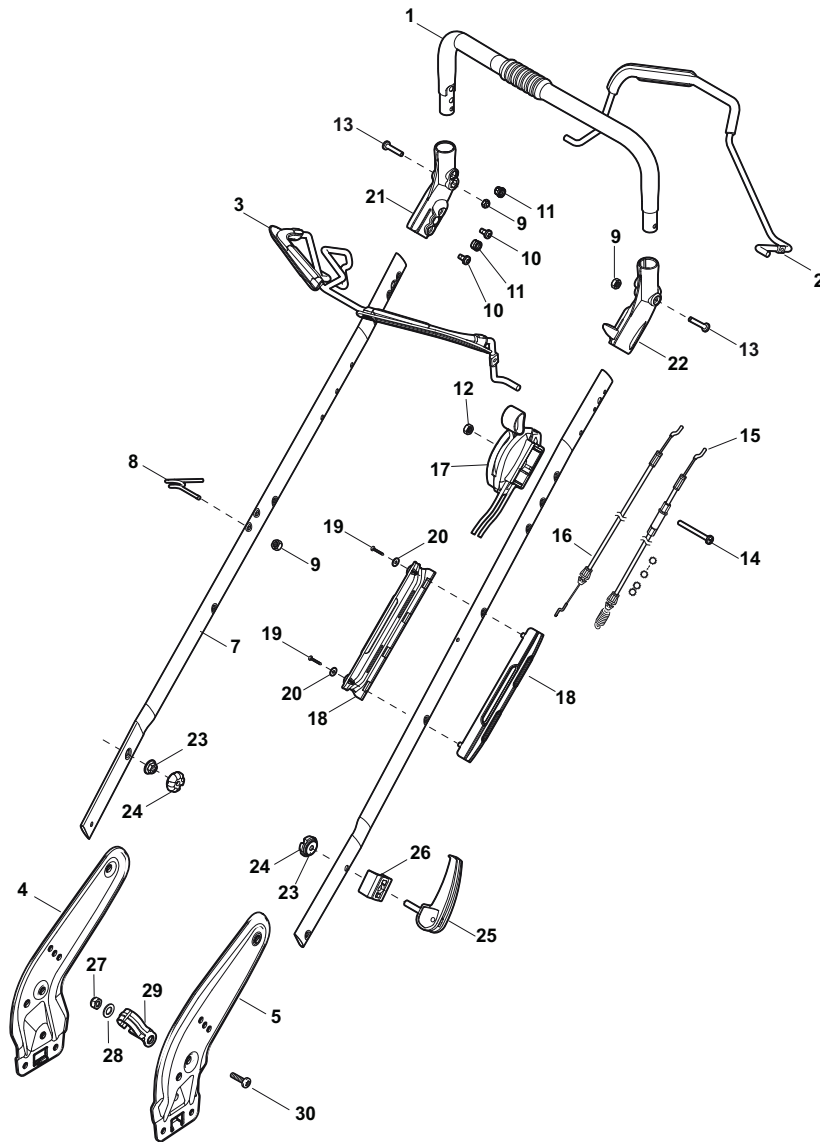

Fig.	Quantity	Part No	Description	Notes
1	1	322108295/1	Side Ejection Conveyor	
2	1	322600313/0	Ejection Guard	
3	2	112727803/0	Screw	
4	1	322806639/0	Fulcrum Pin	
5	2	112154510/0	Nut	
6	2	118203853/0	Screw	
7	1	122450456/0	Spring	
8	1	122517869/1	Pin	
9	2	112604896/0	Crown Fastener	

Fig.	Quantity	Part No	Description	Notes
1	1	381007043/0	Handle Lower Part	
2	1	381005133/0	Right Bracket	
3	1	381005135/0	Left Bracket	
4	1	112819120/0	Screw	
5	4	122680006/1	Washer	
6	4	322399804/1	Nut	
7	4	112293200/0	Nut	
10	4	112760605/0	Screw	
11	1	125038002/1	Bushing	
12	2	112155000/0	Nut	
13	2	322192156/0	Clip	
14	1	112523040/0	Washer	
15	1	112154510/0	Nut	
16	1	112369500/0	Elastic Washer	

Fig.	Quantity	Part No	Description	Notes
1	1	381006670/2	Handle Tube	
2	1	381003349/0	Lever, Driving	
3	1	381003472/0	Lever, Engine Brake	Black
3	1	381003344/0	Lever, Engine Brake	Red
4	1	381005149/0	Right Bracket	Black
4	1	381005185/0	Right Bracket	Stiga Grey
5	1	381005151/0	Left Bracket	Black
5	1	381005187/0	Left Bracket	Stiga Grey
7	2	381006773/1	Handle Black	
7	2	381006774/1	Handle Grey	
8	1	122430309/0	Spring	
9	2	112154330/0	Nut	
10	4	112735662/1	Screw	
11	4	322041967/1	Bushing	
12	3	112154510/0	Nut	
13	2	112728721/0	Screw	
14	1	112727786/0	Screw	
15	1	381030093/1	Cable Rear Drive	
16	1	181030073/0	Cable, Thread Engine Brake	
17	1	181005516/0	Throttle Cable	for B&S Engine
17	1	181005514/0	Throttle Cable	for Honda and GGP Engine
17	1	181005515/0	Throttle Cable	for Honda Autochoke Engine
18	1	322806644/0	Protection	
19	2	112727812/0	Screw	
20	2	112523000/1	Washer	
21	1	322488301/0	Joint Sleeve Grey Right	
22	1	322488303/0	Joining Sleeve Grey Left	
23	2	112154220/0	Nut	
24	2	322399835/0	Knob	
25	2	381003253/0	Handle	
26	2	322680017/0	Washer	
27	1	112155000/0	Nut	
28	1	125038002/1	Bushing	
29	1	322192156/0	Clip	
30	1	112760605/0	Screw	