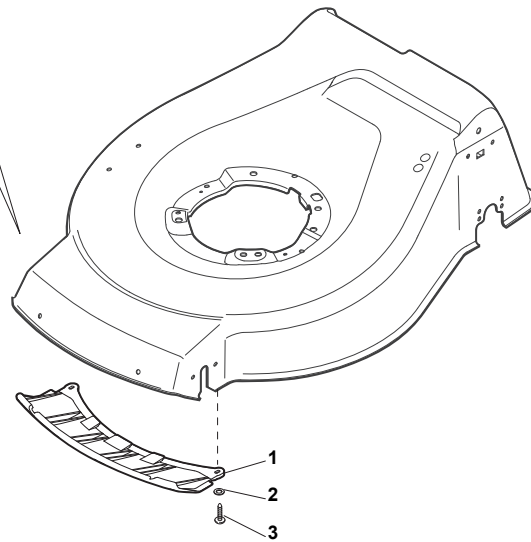

THIS INFORMATION IS NOT INTENDED FOR SALE OR RESALE, AND THIS NOTICE MUST REMAIN ON ALL COPIES.

Fig.	Quantity	Part No	Description	Notes
20	1	322394522/0	Knob	Delta Knob
1	1	381004536/0	Red Deck	
1	1	381004538/0	Red Deck	Side Discharge
1	1	381004562/0	Yellow Deck	
1	1	381004731/0	Grey Deck	Side Discharge
1	1	381004741/0	Grey Deck	
2	1	122534131/0	Pin	
3	1	322322851/0	Lever, Height Adjustment	
4	1	112154510/0	Nut	
5	1	112788512/0	Screw	
6	1	322394503/0	Knob	NT Knob
7	1	112521310/0	Washer	
8	1	112150000/0	Nut	
9	1	112369500/0	Elastic Washer	
10	1	122943013/0	Screw	
11	1	381002029/0	Rod, Height Adjustment	
12	1	112436051/0	Plate	
13	3	112727803/0	Screw	
14	3	112154510/0	Nut	
15	1	112727801/0	Screw	
16	1	381002883/1	Front Wheel Axle	
17	1	112154510/0	Nut	
18	1	112728450/0	Screw	
19	1	322034002/0	Washing Connection	
21	2	322600145/0	Protection, Wheel	
24	4	112521350/0	Washer	
25	4	112155000/0	Nut	
27	2	322600207/0	Protection, Wheel	
31	1	381302827/0	Rear Wheel Axle	
33	4	112728697/0	Screw	
34	2	322545152/0	Plate	
35	4	112728697/0	Screw	
36	2	322785304/1	Support	
37	1	122570120/1	Pinion Left	
38	2	322120114/0	Wheels Crown	
39	6	112728706/0	Screw	
40	1	122570110/1	Pinion Right	
41	1	122446192/0	Spring	

Fig.	Quantity	Part No	Description	Notes
1	1	322108295/1	Side Ejection Conveyor	
2	1	322600313/0	Ejection Guard	
3	2	112727803/0	Screw	
4	1	322806639/0	Fulcrum Pin	
5	2	112154510/0	Nut	
6	2	118203853/0	Screw	
7	1	122450456/0	Spring	
8	1	122517869/1	Pin	
9	2	112604896/0	Crown Fastener	