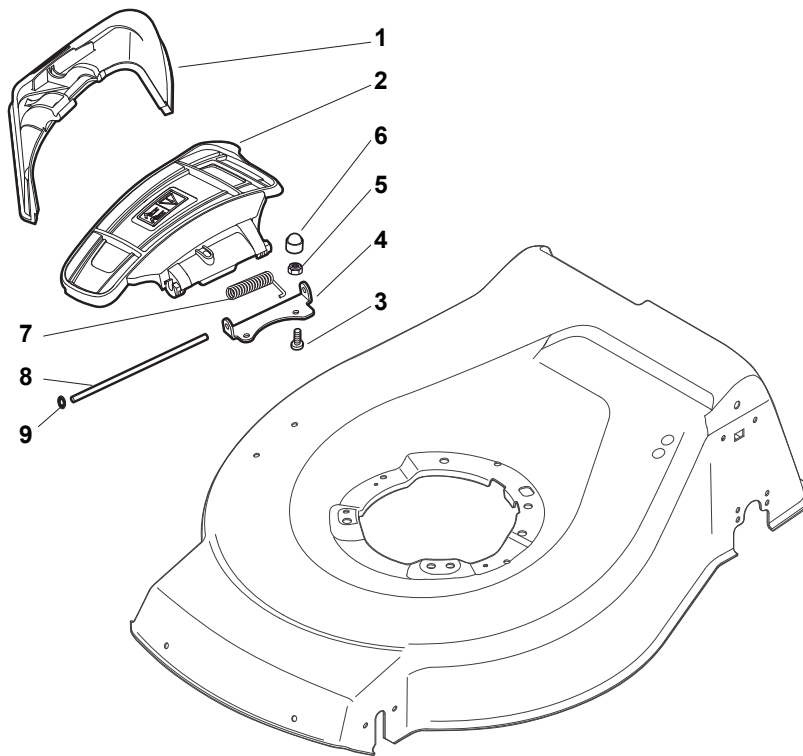

CARTER STANDARD (No Mulching)

CARTER MULCHING (No Mulching)

KIT MULCHING

Fig.	Quantity	Part No	Description	Notes
1	1	322291150/0	Rubber Insert	
2	1	122060192/0	Belt Protection	
3	1	112728530/0	Screw	
4	3	112728530/0	Screw	
5	1	322060198/1	Belt Protection	Not for BBC models
6	1	322140223/0	Deflector	
7	1	322500102/0	Front Combi	
8	2	112523000/1	Washer	
9	2	112728124/0	Screw	