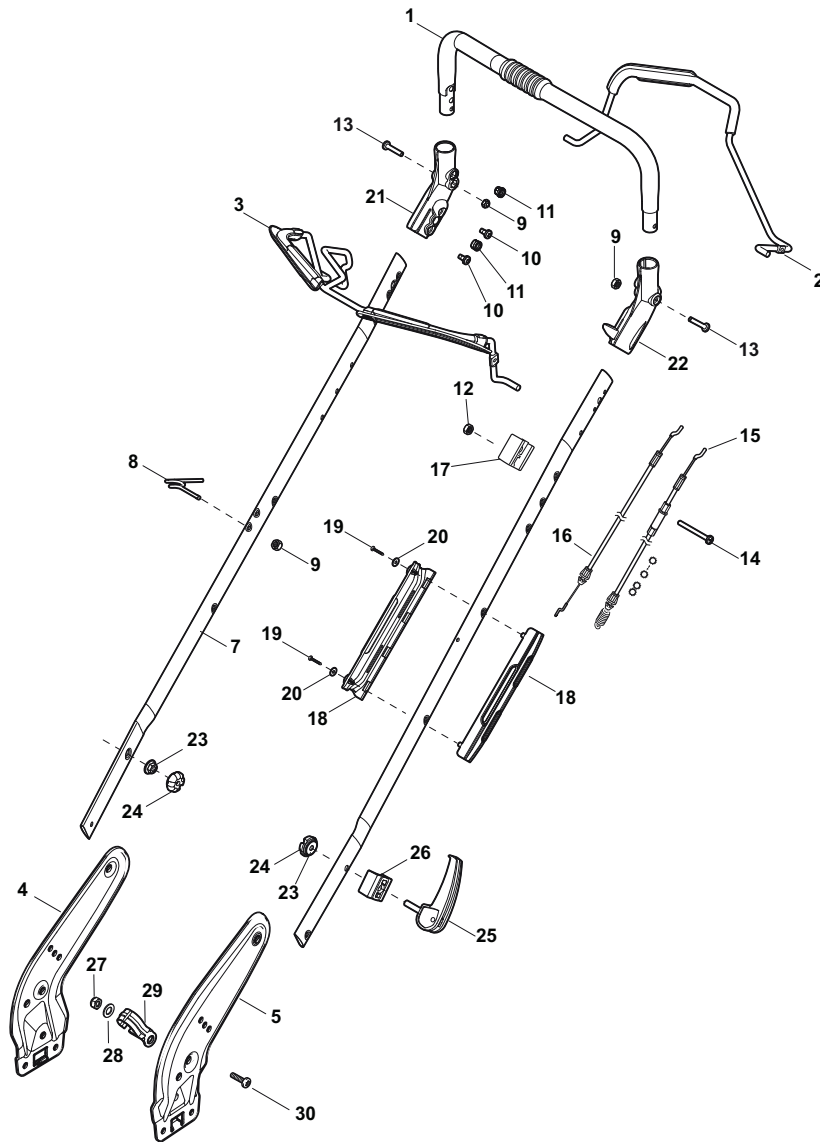

Fig.	Quantity	Part No	Description	Notes
1	1	322108295/1	Side Ejection Conveyor	
2	1	322600313/0	Ejection Guard	
3	2	112727803/0	Screw	
4	1	322806639/0	Fulcrum Pin	
5	2	112154510/0	Nut	
6	2	118203853/0	Screw	
7	1	122450456/0	Spring	
8	1	122517869/1	Pin	
9	2	112604896/0	Crown Fastener	

Fig.	Quantity	Part No	Description	Notes
1	1	381007043/0	Handle Lower Part	
2	1	381005133/0	Right Bracket	
3	1	381005135/0	Left Bracket	
4	1	112819120/0	Screw	
5	4	122680006/1	Washer	
6	4	322399804/1	Nut	
7	4	112293200/0	Nut	
10	4	112760605/0	Screw	
11	1	125038002/1	Bushing	
12	2	112155000/0	Nut	
13	2	322192156/0	Clip	
14	1	112523040/0	Washer	
15	1	112154510/0	Nut	
16	1	112369500/0	Elastic Washer	

Fig.	Quantity	Part No	Description	Notes
1	1	381006670/2	Handle Tube	
2	1	381003349/0	Lever, Driving	
3	1	381003472/0	Lever, Engine Brake	Black
3	1	381003344/0	Lever, Engine Brake	Red
4	1	381005149/0	Right Bracket	Black
4	1	381005185/0	Right Bracket	Stiga Grey
5	1	381005151/0	Left Bracket	Black
5	1	381005187/0	Left Bracket	Stiga Grey
7	2	381006773/1	Handle Black	
7	2	381006774/1	Handle Grey	
8	1	122430309/0	Spring	
9	2	112154330/0	Nut	
10	4	112735662/1	Screw	
11	4	322041967/1	Bushing	
12	3	112154510/0	Nut	
13	2	112728721/0	Screw	
14	1	112727786/0	Screw	
15	1	381030093/1	Cable Rear Drive	
16	1	181030073/0	Cable, Thread Engine Brake	
17	1	181005516/0	Throttle Cable	for B&S Engine
17	1	181005514/0	Throttle Cable	for Honda and GGP Engine
17	1	181005515/0	Throttle Cable	for Honda Autochoke Engine
18	1	322806644/0	Protection	
19	2	112727812/0	Screw	
20	2	112523000/1	Washer	
21	1	322488301/0	Joint Sleeve Grey Right	
22	1	322488303/0	Joining Sleeve Grey Left	
23	2	112154220/0	Nut	
24	2	322399835/0	Knob	
25	2	381003253/0	Handle	
26	2	322680017/0	Washer	
27	1	112155000/0	Nut	
28	1	125038002/1	Bushing	
29	1	322192156/0	Clip	
30	1	112760605/0	Screw	