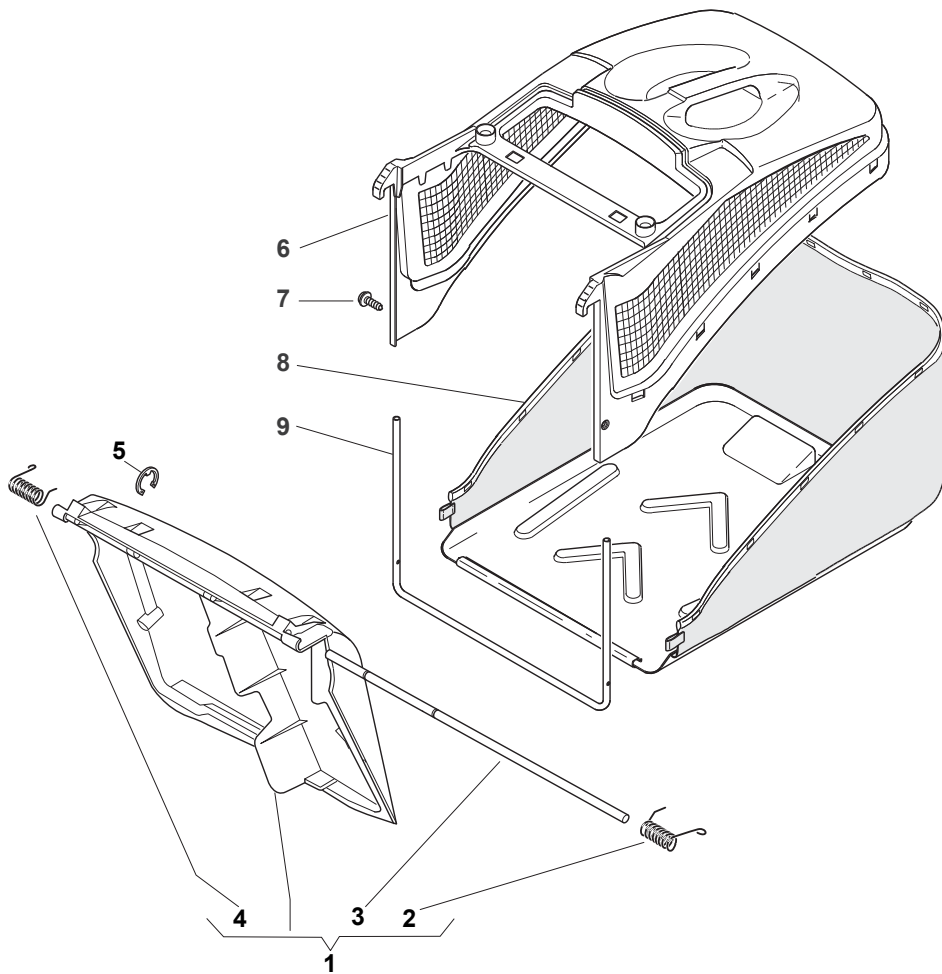

Fig.	Quantity	Part No	Description	Notes
1	3	112735108/1	Screw	
2	1	122465607/3	Hub With Pulley, Crankshaft Ø 22.2	for B&S and GGP Engines
2	1	122465608/2	Hub With Pulley, Crankshaft Ø 25	for HONDA Engines
3	1	181004397/0	Blade Winged	
4	1	122160400/0	Elastic Disc	
5	1	112523080/0	Washer	
6	1	112735698/0	Screw	
7	1	112139100/0	Feather, Crankshaft Ø 22,2	for B&S and GGP Engines
7	1	112139150/0	Feather, Crankshaft Ø 25	for HONDA Engines