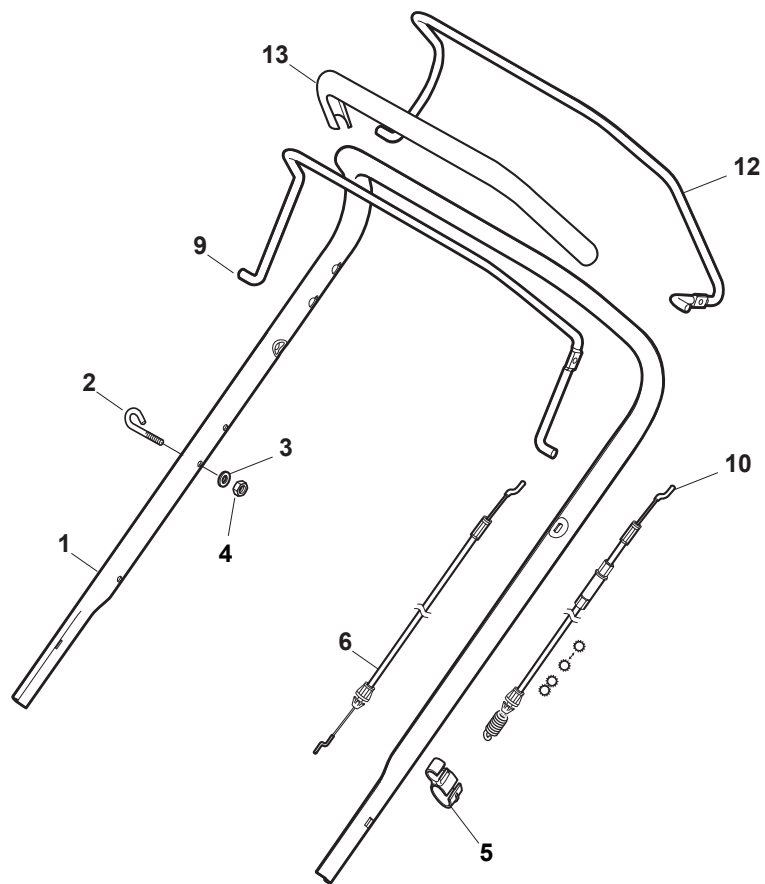

Fig.	Quantity	Part No	Description	Notes
1	1	322108295/1	Side Ejection Conveyor	
2	1	322600313/0	Ejection Guard	
3	2	112727803/0	Screw	
4	1	322806639/0	Fulcrum Pin	
5	2	112154510/0	Nut	
6	2	118203853/0	Screw	
7	1	122450456/0	Spring	
8	1	122517869/1	Pin	
9	2	112604896/0	Crown Fastener	

Fig.	Quantity	Part No	Description	Notes
1	1	381006838/0	Handle, Upper Part Black	for Delta Dashboard - Fix RPM - Throttle
1	1	381007522/0	Handle, Upper Part Black	for TD-CA Dashboard
1	1	381007525/0	Handle, Upper Part Grey	for TD-CA Dashboard
1	1	381007540/0	Handle, Upper Part Yellow	for Delta Dashboard - Fix RPM - Throttle
2	1	122430313/0	Guide Spring	
3	1	112521330/0	Washer	
4	1	112154510/0	Nut	
5	1	118390020/0	Conduit Clip Caproeurope	
6	1	181030053/0	Cable, Thread Engine Brake	GGP Engine / B&S 450-500-550-575-625-675-750 Series
6	1	181030054/0	Cable, Thread Engine Brake	SV40 / RV 40 / V35 Engine
6	1	181030056/0	Cable, Thread Engine Brake	B&S 450-500-550-575-625E Series
6	1	181030070/0	Cable, Thread Engine Brake	Honda Engine
7	1	322545204/0	Fulcrum Pin	
8	1	122041966/0	Bushing	
9	1	181003300/1	Lever, Engine Brake Black	
10	1	381030092/1	Cable Rear Drive	
11	1	122041966/0	Bushing	
12	1	181003301/0	Drive Control Lever	
13	1	122291050/0	Handgrip Black	

Fig.	Quantity	Part No	Description	Notes
1	1	381006840/0	Handle, Upper Part	for Delta Dashboard - Fix RPM - Throttle
1	1	381007520/0	Handle, Upper Part	for TD-CA Dashboard
2	1	122430313/0	Guide Spring	
3	1	112521330/0	Washer	
4	1	112154510/0	Nut	
5	1	118390020/0	Conduit Clip Caproeuope	
6	1	181030053/0	Cable, Thread Engine Brake	GGP Engine / B&S 450-500-550-575-625-675-750 Series
6	1	181030054/0	Cable, Thread Engine Brake	SV40 / RV 40 / V35 Engine
6	1	181030056/0	Cable, Thread Engine Brake	B&S 450-500-550-575 Series
6	1	181030070/0	Cable, Thread Engine Brake	Honda Engine
9	1	181003363/1	Lever, Engine Brake Black	
10	1	381030092/1	Cable Rear Drive	
12	1	181003364/0	Drive Control Lever	
13	1	122291050/0	Handgrip Black	