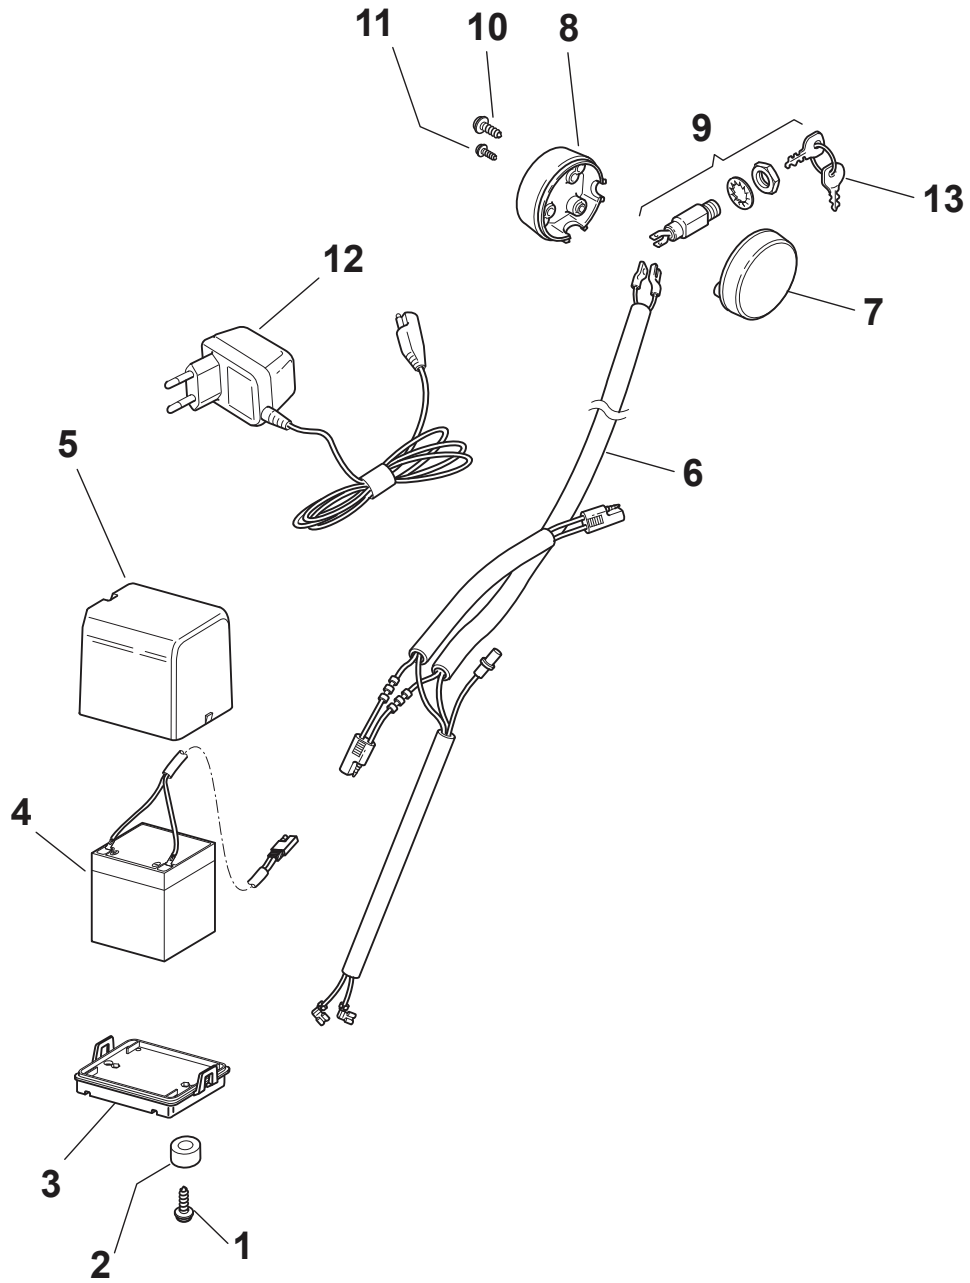

Fig.	Quantity	Part No	Description	Notes
1	1	322108295/1	Side Ejection Conveyor	
2	1	322600313/0	Ejection Guard	
3	2	112727803/0	Screw	
4	1	322806639/0	Fulcrum Pin	
5	2	112154510/0	Nut	
6	2	118203853/0	Screw	
7	1	122450456/0	Spring	
8	1	122517869/1	Pin	
9	2	112604896/0	Crown Fastener	

Fig.	Quantity	Part No	Description	Notes
1	1	481007160/0	Throttle Cable	
2	1	381007221/0	Dashboard Throttle Lever	SV40-RV 40-V35 Engine / B&S 450-500 Series
2	1	381007280/2	Dashboard Throttle Lever	
3	2	112735105/0	Screw	
4	1	322981467/0	Plate	
5	1	112791500/0	Screw	
6	1	112530060/0	Spring Washer	
7	1	112523040/0	Washer	
8	1	112523040/0	Washer	
9	1	112154510/0	Nut	
10	1	322120189/0	Red Dashboard	
11	1	114357646/1	Label	
11	1	114356743/1	Label	
12	1	122943006/0	Screw	
13	1	112728460/0	Screw	
14	1	381008609/0	Outfit, Screws	

Fig.	Quantity	Part No	Description	Notes
1	1	481007160/0	Throttle Cable	
2	1	381007221/0	Dashboard Throttle Lever	SV40-RV 40-V35 Engine / B&S 450-500 Series
2	1	381007280/2	Dashboard Throttle Lever	
3	2	112735105/0	Screw	
4	1	322981467/0	Plate	
5	1	112791500/0	Screw	
6	1	112530060/0	Spring Washer	
7	1	112523040/0	Washer	
8	1	112523040/0	Washer	
9	1	112154510/0	Nut	
10	1	422120152/0	Yellow Dashboard	Yellow
10	1	422120154/0	Red Dashboard	Red
10	1	422120158/0	Black Dashboard	Black
11	1	114357646/1	Label	
11	1	114356743/1	Label	
12	1	122943006/0	Screw	
13	1	112728460/0	Screw	
14	1	381008609/0	Outfit, Screws	

Fig.	Quantity	Part No	Description	Notes
6	1	118204136/0	Battery Charger	CE plugg with B&S 775 IS
1	1	322785123/0	Battery Support	
2	1	322109530/0	Battery Cover	
3	2	112521310/0	Washer	
4	2	112731590/0	Screw	
5	1	118120052/0	Battery	
6	1	118204120/0	Battery Charger	(CE)
6	1	118204121/0	Battery Charger	(UK)
7	1	118450051/0	Switch	
8	1	118204192/3	Electric Start Wire	
8	1	118204198/0	Electric Start Wire	
9	1	118210016/1	Starting Key	