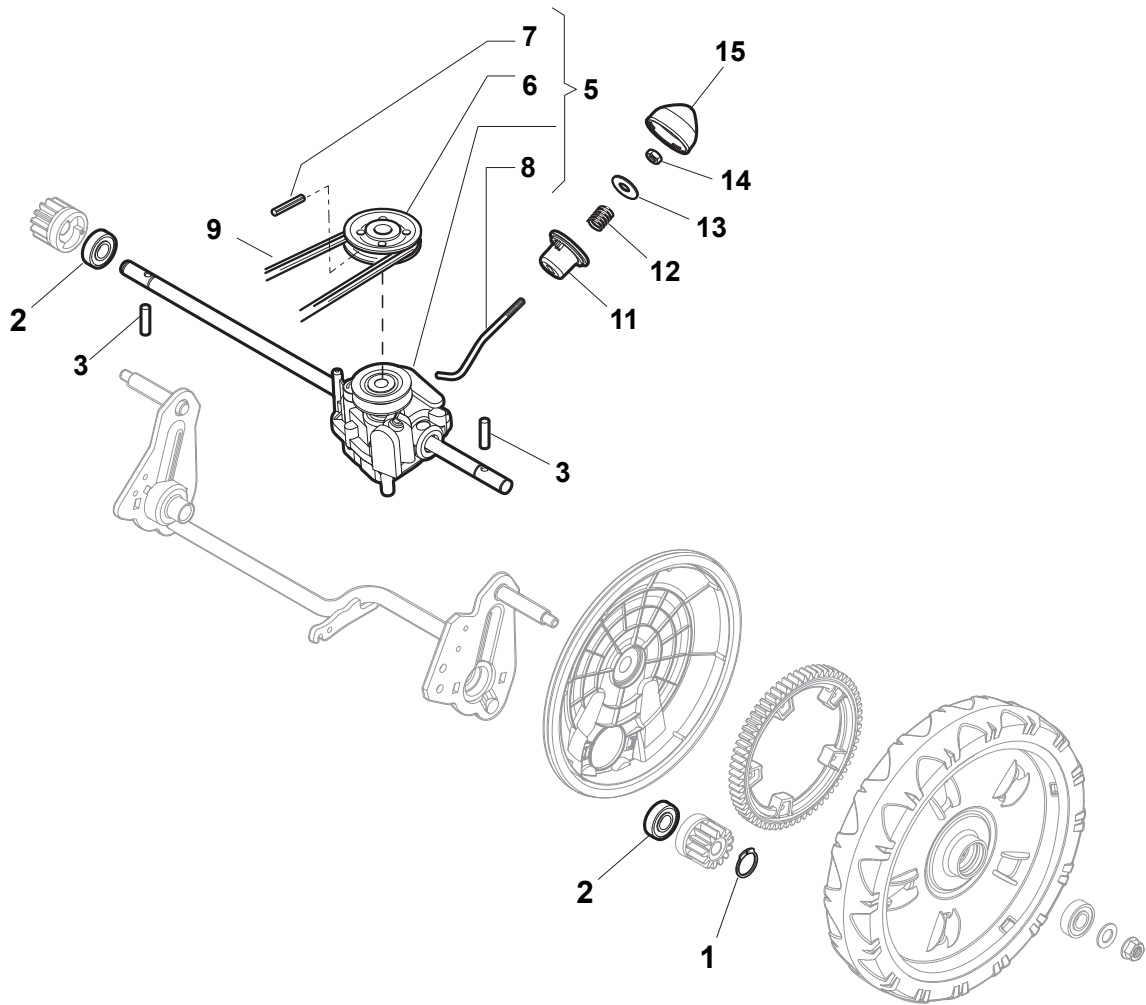

Fig.	Quantity	Part No	Description	Notes
1	1	322108295/1	Side Ejection Conveyor	
2	1	322600313/0	Ejection Guard	
3	2	112727803/0	Screw	
4	1	322806639/0	Fulcrum Pin	
5	2	112154510/0	Nut	
6	2	118203853/0	Screw	
7	1	122450456/0	Spring	
8	1	122517869/1	Pin	
9	2	112604896/0	Crown Fastener	

Fig.	Quantity	Part No	Description	Notes
1	1	481007160/0	Throttle Cable	
2	1	381007221/0	Dashboard Throttle Lever	SV40-RV 40-V35 Engine / B&S 450-500 Series
2	1	381007280/2	Dashboard Throttle Lever	
3	2	112735105/0	Screw	
4	1	322981467/0	Plate	
5	1	112791500/0	Screw	
6	1	112530060/0	Spring Washer	
7	1	112523040/0	Washer	
8	1	112523040/0	Washer	
9	1	112154510/0	Nut	
10	1	322120189/0	Red Dashboard	
11	1	114357646/1	Label	
11	1	114356743/1	Label	
12	1	122943006/0	Screw	
13	1	112728460/0	Screw	
14	1	381008609/0	Outfit, Screws	

Fig.	Quantity	Part No	Description	Notes
1	1	481007160/0	Throttle Cable	
2	1	381007221/0	Dashboard Throttle Lever	SV40-RV 40-V35 Engine / B&S 450-500 Series
2	1	381007280/2	Dashboard Throttle Lever	
3	2	112735105/0	Screw	
4	1	322981467/0	Plate	
5	1	112791500/0	Screw	
6	1	112530060/0	Spring Washer	
7	1	112523040/0	Washer	
8	1	112523040/0	Washer	
9	1	112154510/0	Nut	
10	1	422120152/0	Yellow Dashboard	Yellow
10	1	422120154/0	Red Dashboard	Red
10	1	422120158/0	Black Dashboard	Black
11	1	114357646/1	Label	
11	1	114356743/1	Label	
12	1	122943006/0	Screw	
13	1	112728460/0	Screw	
14	1	381008609/0	Outfit, Screws	

Fig.	Quantity	Part No	Description	Notes
1	2	112608600/0	Seeger	
2	2	119216035/0	Bearing	
3	2	122753000/0	Pin	
5	1	181003076/1	Gear Box	
6	1	122601904/0	Pulley	
7	1	112645700/0	Elastic Pin	
8	1	122033283/0	Adjustment Rod	
9	1	135063800/0	Trapezoidal Belt	
11	1	122041957/1	Bushing	
12	1	122450063/0	Spring	
13	1	322680009/0	Washer	
14	1	112154510/0	Nut	
15	1	122110230/0	Hub Cover	