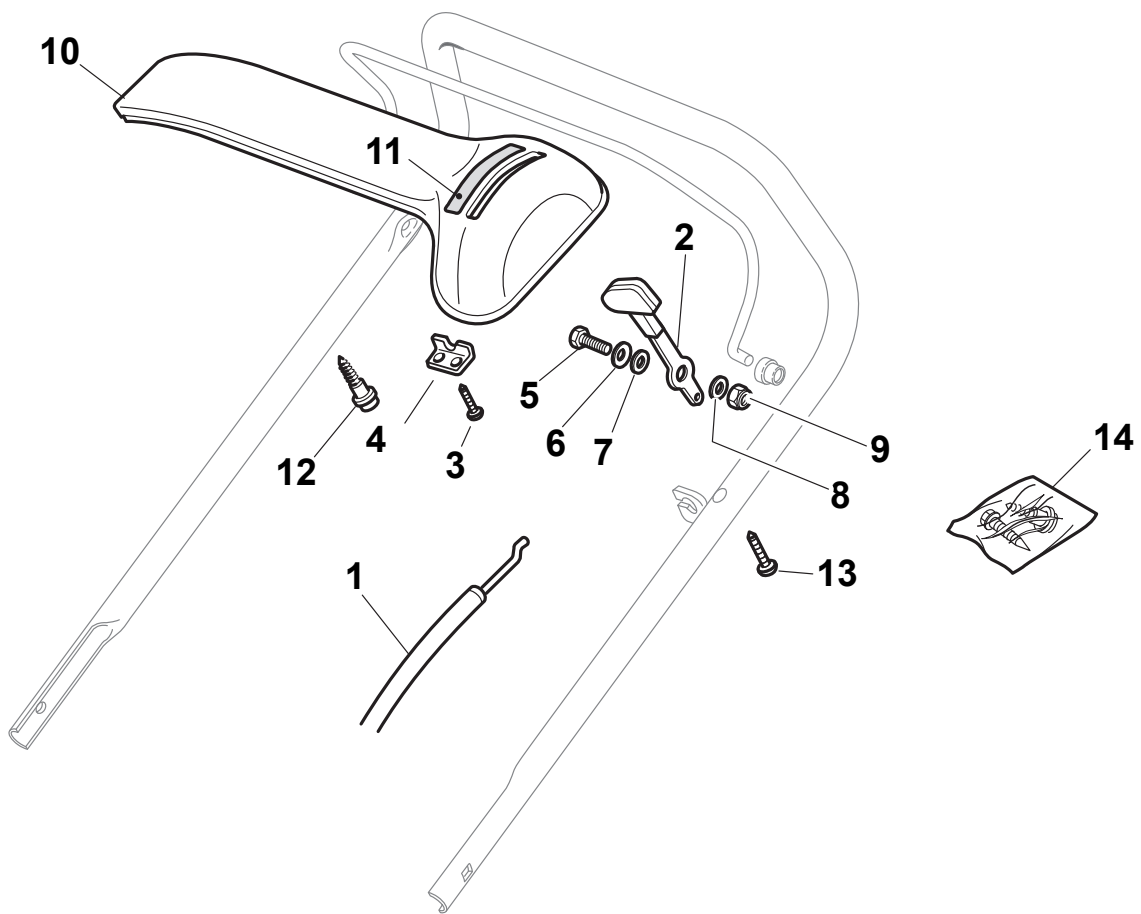

Fig.	Quantity	Part No	Description	Notes
1	1	481007160/0	Throttle Cable	
2	1	381007221/0	Dashboard Throttle Lever	SV40-RV 40-V35 Engine / B&S 450-500 Series
2	1	381007280/2	Dashboard Throttle Lever	
3	2	112735105/0	Screw	
4	1	322981467/0	Plate	
5	1	112791500/0	Screw	
6	1	112530060/0	Spring Washer	
7	1	112523040/0	Washer	
8	1	112523040/0	Washer	
9	1	112154510/0	Nut	
10	1	322120189/0	Red Dashboard	
11	1	114357646/1	Label	
11	1	114356743/1	Label	
12	1	122943006/0	Screw	
13	1	112728460/0	Screw	
14	1	381008609/0	Outfit, Screws	

Fig.	Quantity	Part No	Description	Notes
1	1	481007160/0	Throttle Cable	
2	1	381007221/0	Dashboard Throttle Lever	SV40-RV 40-V35 Engine / B&S 450-500 Series
2	1	381007280/2	Dashboard Throttle Lever	
3	2	112735105/0	Screw	
4	1	322981467/0	Plate	
5	1	112791500/0	Screw	
6	1	112530060/0	Spring Washer	
7	1	112523040/0	Washer	
8	1	112523040/0	Washer	
9	1	112154510/0	Nut	
10	1	422120152/0	Yellow Dashboard	Yellow
10	1	422120154/0	Red Dashboard	Red
10	1	422120158/0	Black Dashboard	Black
11	1	114357646/1	Label	
11	1	114356743/1	Label	
12	1	122943006/0	Screw	
13	1	112728460/0	Screw	
14	1	381008609/0	Outfit, Screws	