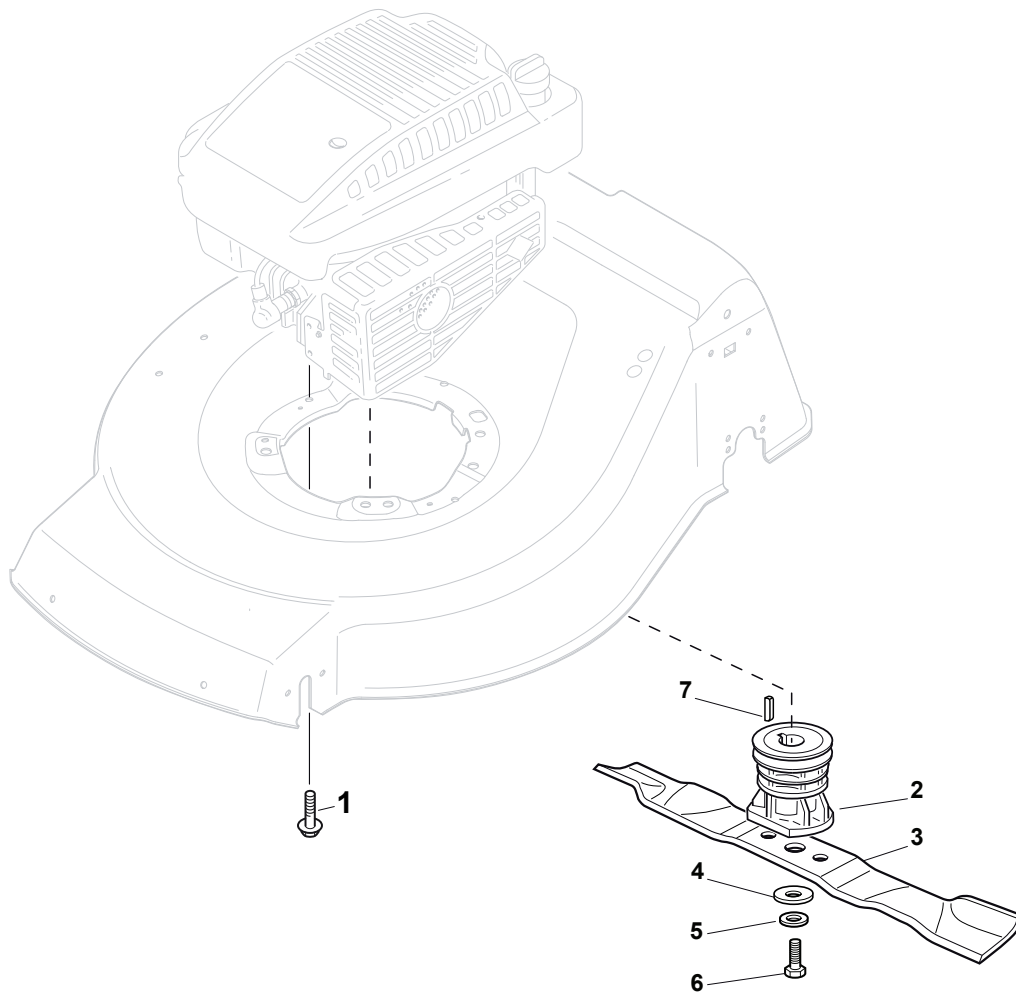

WBH Petrol Steel Blade

Issue 9 - 2015

Fig.	Quantity	Part No	Description	Notes
1	3	112735108/1	Screw	
2	1	122465607/3	Hub With Pulley, Crankshaft Ø 22.2	for B&S and GGP Engines
2	1	122465608/2	Hub With Pulley, Crankshaft Ø 25	for HONDA Engines
3	1	181004458/0	Mulching Blade	
4	1	122160400/0	Elastic Disc	
5	1	112523080/0	Washer	
6	1	112735698/0	Screw	
7	1	112139100/0	Feather, Crankshaft Ø 22,2	for B&S and GGP Engines
7	1	112139150/0	Feather, Crankshaft Ø 25	for HONDA Engines