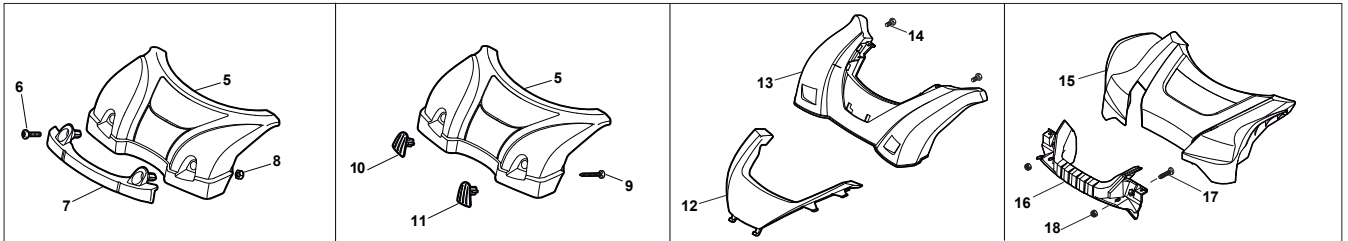

Fig.	Quantity	Part No	Description	Notes
1	1	322108295/1	Side Ejection Conveyor	
2	1	322600313/0	Ejection Guard	
3	2	112727803/0	Screw	
4	1	322806639/0	Fulcrum Pin	
5	2	112154510/0	Nut	
6	2	118203853/0	Screw	
7	1	122450456/0	Spring	
8	1	122517869/1	Pin	
9	2	112604896/0	Crown Fastener	