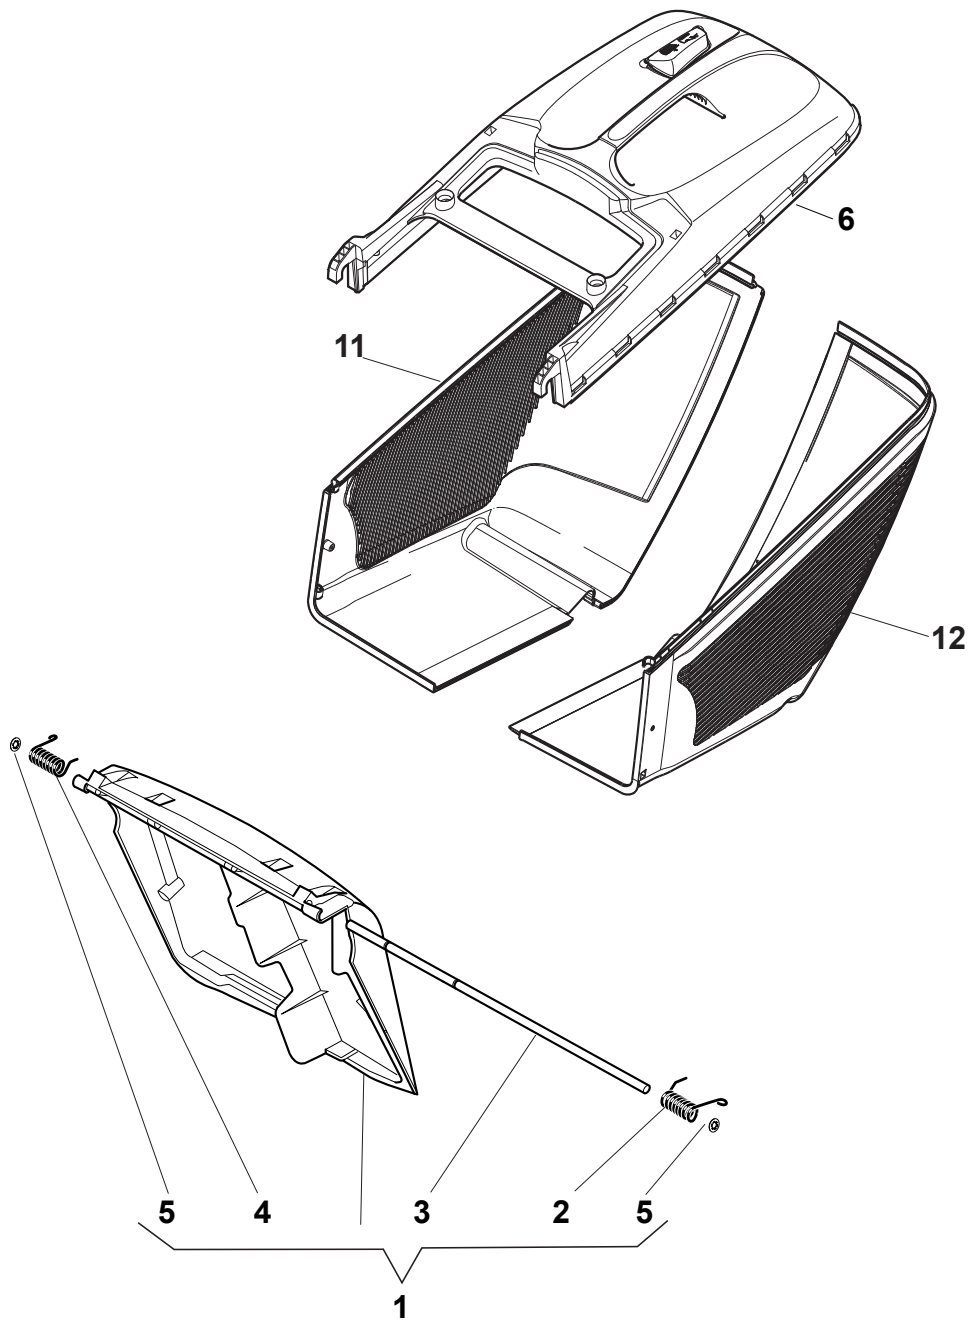

Fig.	Quantity	Part No	Description	Notes
1	1	381008081/2	Stone Guard, Black	Black
1	1	381008098/1	Stone Guard, White	White
1	1	381008082/2	Stone Guard, Yellow	Yellow
2	1	122450466/0	Left Spring	
3	1	122517882/0	Pin	
4	1	122450465/0	Right Spring	
5	2	112604899/0	Crown Fastener	
6	1	381486008/0	Grass-Box, Upper Part	Black
6	1	381486030/0	Grass-Box, Upper Part	Grey
6	1	381486012/0	Grass-Box, Upper Part	Yellow
7	1	122608525/1	Stiffening Lower	
8	1	181002211/0	Box, Fabric	
9	2	112728680/0	Screw	
10	2	112523050/0	Washer	