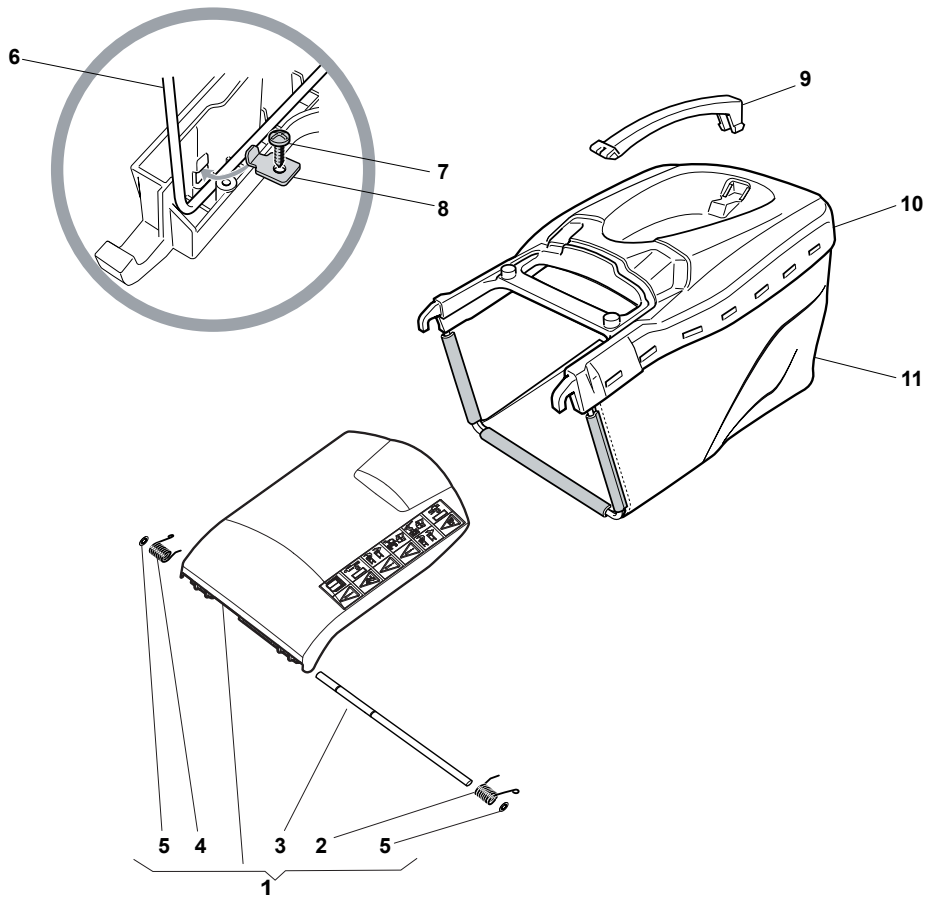

Fig.	Quantity	Part No	Description	Notes
1	1	381008021/2	Stone Guard	Black
2	1	122450420/1	Left Protection Spring	
3	1	122517906/1	Fulcrum Pin	
4	1	122450410/1	Right Spring	
5	1	112000930/0	Benzing Ring	
6	1	122486093/0	Box, Upper Side	
7	2	112728445/0	Screw	
8	1	181002195/0	Box, Fabric	
9	1	122608523/0	Stiffening	