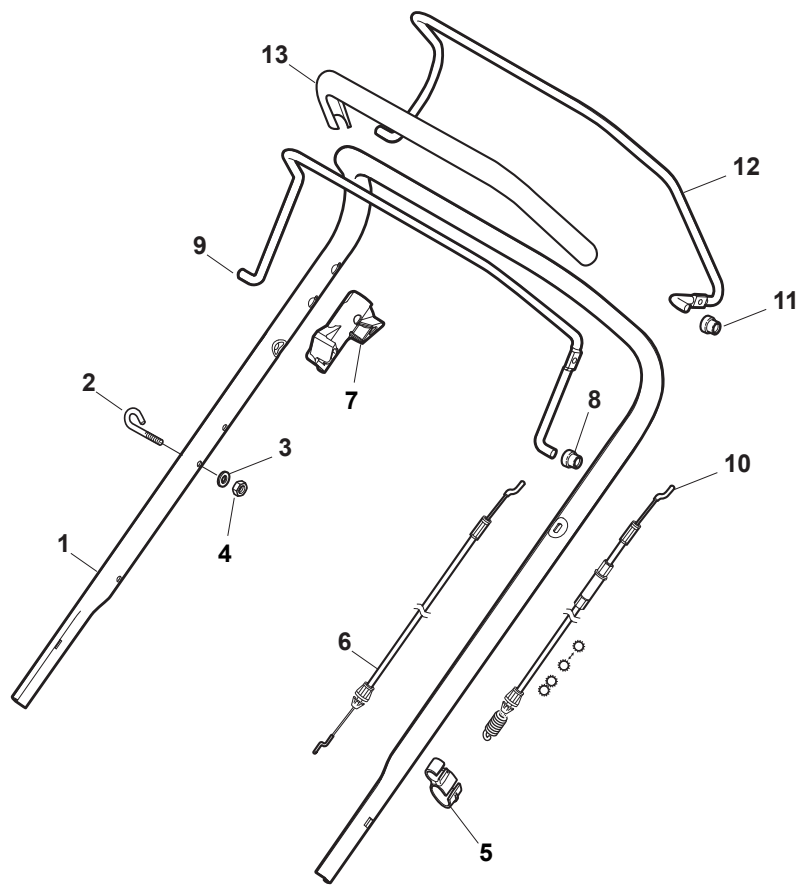

Fig.	Quantity	Part No	Description	Notes
1	1	322108295/1	Side Ejection Conveyor	
2	1	322600313/0	Ejection Guard	
3	2	112727803/0	Screw	
4	1	322806639/0	Fulcrum Pin	
5	2	112154510/0	Nut	
6	2	118203853/0	Screw	
7	1	122450456/0	Spring	
8	1	122517869/1	Pin	
9	2	112604896/0	Crown Fastener	

Fig.	Quantity	Part No	Description	Notes
4	1	381030055/0	Cable Rear Drive	
1	1	381006803/0	Handle, Upper Part	Black
1	1	381006805/0	Upper Handle Grey	Grey
2	1	112727787/0	Screw	
3	1	322551640/0	Plate	
5	1	181030056/0	Cable, Thread Engine Brake	Honda / B&S / GGP Engine
5	1	181030057/0	Cable, Thread Engine Brake	SV40 / RV 40 / V35 Engine
6	1	112154510/0	Nut	
7	1	112154510/0	Nut	
8	1	112521330/0	Washer	
9	1	122430313/0	Guide Spring	
10	1	381003330/0	Lever, Engine Brake	
11	1	381003297/1	Driving Lever	
12	1	112000930/0	Benzing Ring	

Fig.	Quantity	Part No	Description	Notes
1	1	381006838/0	Handle, Upper Part Black	for Delta Dashboard - Fix RPM - Throttle
1	1	381007522/0	Handle, Upper Part Black	for TD-CA Dashboard
1	1	381007525/0	Handle, Upper Part Grey	for TD-CA Dashboard
1	1	381007540/0	Handle, Upper Part Yellow	for Delta Dashboard - Fix RPM - Throttle
2	1	122430313/0	Guide Spring	
3	1	112521330/0	Washer	
4	1	112154510/0	Nut	
5	1	118390020/0	Conduit Clip Caproeurope	
6	1	181030053/0	Cable, Thread Engine Brake	GGP Engine / B&S 450-500-550-575-625-675-750 Series
6	1	181030054/0	Cable, Thread Engine Brake	SV40 / RV 40 / V35 Engine
6	1	181030056/0	Cable, Thread Engine Brake	B&S 450-500-550-575-625E Series
6	1	181030070/0	Cable, Thread Engine Brake	Honda Engine
7	1	322545204/0	Fulcrum Pin	
8	1	122041966/0	Bushing	
9	1	181003300/1	Lever, Engine Brake Black	
10	1	381030092/1	Cable Rear Drive	
11	1	122041966/0	Bushing	
12	1	181003301/0	Drive Control Lever	
13	1	122291050/0	Handgrip Black	