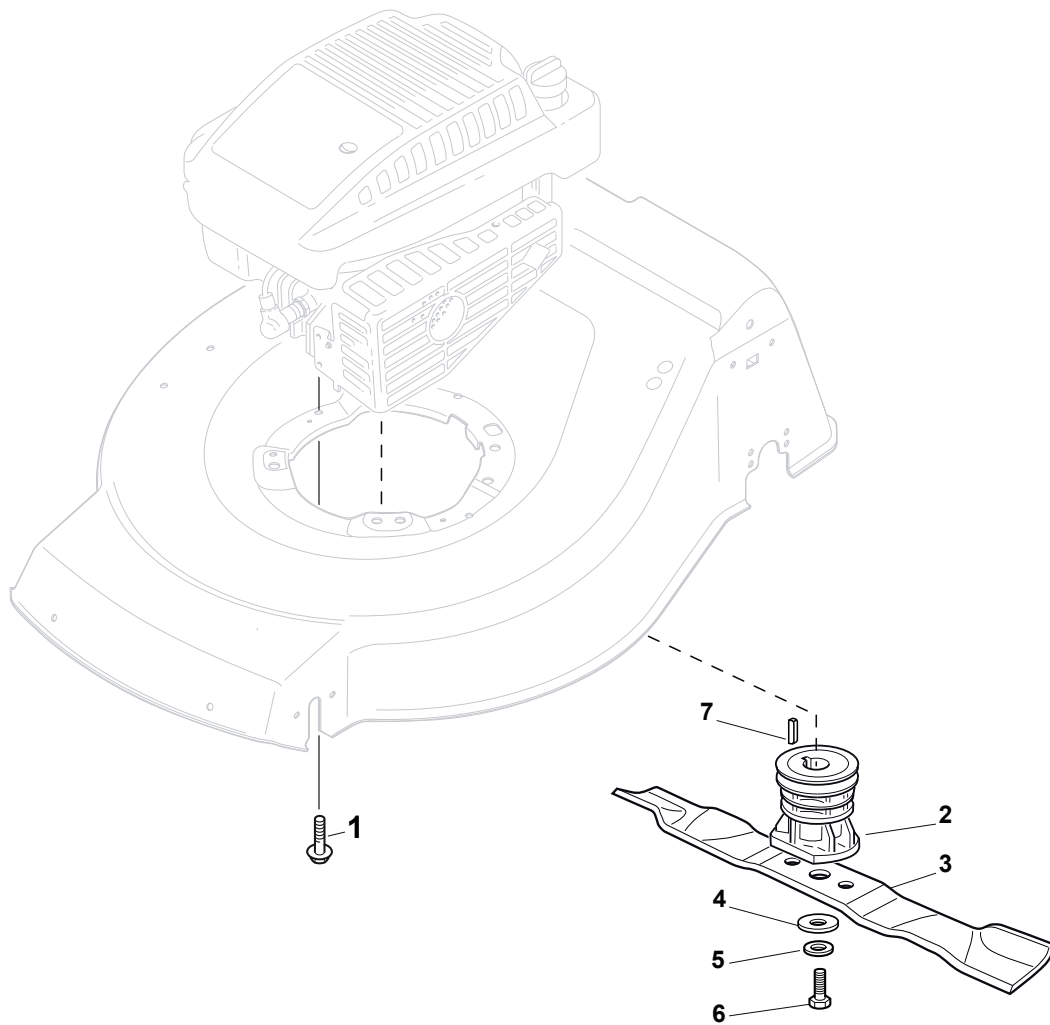

WBH Petrol Steel Blade

Issue 9 - 2015

Fig.	Quantity	Part No	Description	Notes
1	3	112735108/1	Screw	
2	1	122465607/3	Hub With Pulley, Crankshaft Ø 22.2	for B&S and GGP Engines
2	1	122465608/2	Hub With Pulley, Crankshaft Ø 25	for HONDA Engines
3	1	181004458/0	Mulching Blade	
4	1	122160400/0	Elastic Disc	
5	1	112523080/0	Washer	
6	1	112735698/0	Screw	
7	1	112139100/0	Feather, Crankshaft Ø 22,2	for B&S and GGP Engines
7	1	112139150/0	Feather, Crankshaft Ø 25	for HONDA Engines