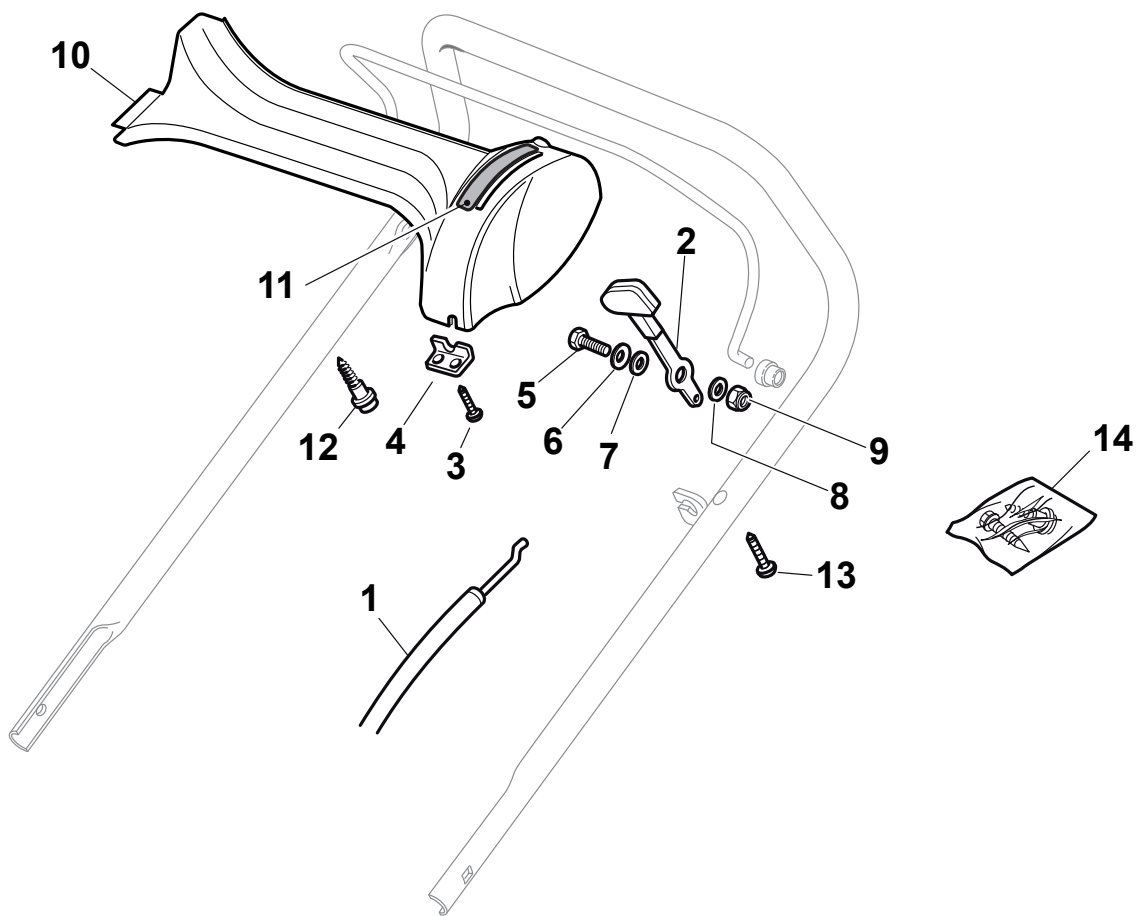

Fig.	Quantity	Part No	Description	Notes
1	1	381006840/0	Handle, Upper Part	for Delta Dashboard - Fix RPM - Throttle
1	1	381007520/0	Handle, Upper Part	for TD-CA Dashboard
2	1	122430313/0	Guide Spring	
3	1	112521330/0	Washer	
4	1	112154510/0	Nut	
5	1	118390020/0	Conduit Clip Caproeuope	
6	1	181030053/0	Cable, Thread Engine Brake	GGP Engine / B&S 450-500-550-575-625-675-750 Series
6	1	181030054/0	Cable, Thread Engine Brake	SV40 / RV 40 / V35 Engine
6	1	181030056/0	Cable, Thread Engine Brake	B&S 450-500-550-575 Series
6	1	181030070/0	Cable, Thread Engine Brake	Honda Engine
9	1	181003363/1	Lever, Engine Brake Black	
10	1	381030092/1	Cable Rear Drive	
12	1	181003364/0	Drive Control Lever	
13	1	122291050/0	Handgrip Black	

Fig.	Quantity	Part No	Description	Notes
1	1	181005503/1	Throttle Cable	for HONDA AC Engines
1	1	181005504/1	Throttle Cable	for SV40/RV40/V35 Engines
1	1	181005525/0	Throttle Cable	for B&S 500-550-575 Series
1	1	181005537/0	Throttle Cable	for GGP RS/RSC/RSCT Engines
1	1	181005501/1	Throttle Cable	for GGP and HONDA Engines
2	1	112735103/0	Screw	
3	1	112523040/0	Washer	

Fig.	Quantity	Part No	Description	Notes
1	1	481007160/0	Throttle Cable	
2	1	381007221/0	Dashboard Throttle Lever	SV40-RV 40-V35 Engine / B&S 450-500 Series
2	1	381007280/2	Dashboard Throttle Lever	
3	2	112735105/0	Screw	
4	1	322981467/0	Plate	
5	1	112791500/0	Screw	
6	1	112530060/0	Spring Washer	
7	1	112523040/0	Washer	
8	1	112523040/0	Washer	
9	1	112154510/0	Nut	
10	1	322120189/0	Red Dashboard	
11	1	114357646/1	Label	
11	1	114356743/1	Label	
12	1	122943006/0	Screw	
13	1	112728460/0	Screw	
14	1	381008609/0	Outfit, Screws	