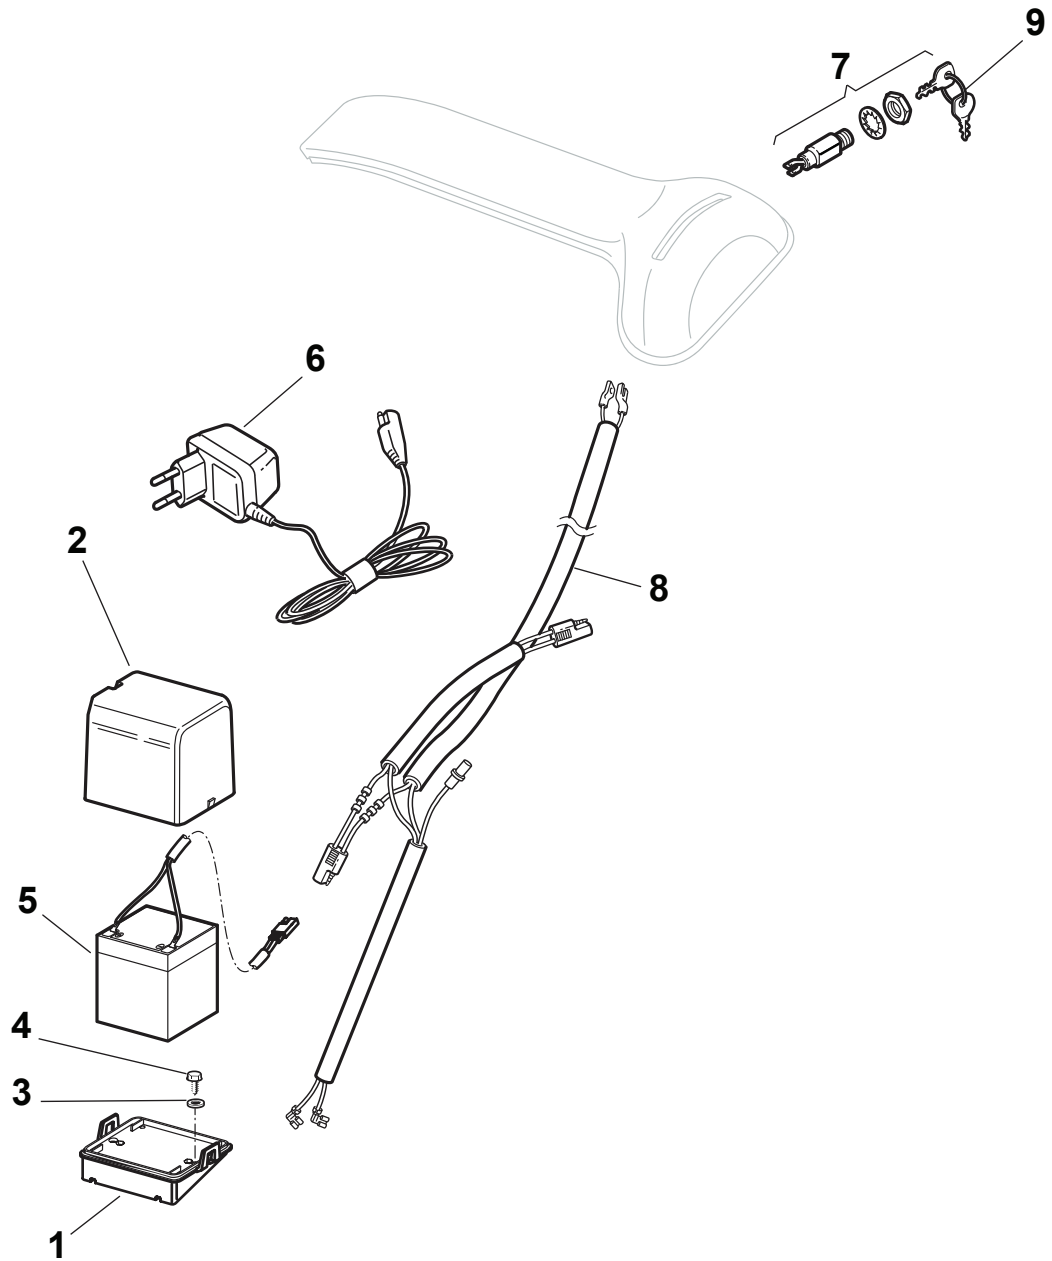

Fig.	Quantity	Part No	Description	Notes
1	1	481007160/0	Throttle Cable	
2	1	381007221/0	Dashboard Throttle Lever	SV40-RV 40-V35 Engine / B&S 450-500 Series
2	1	381007280/2	Dashboard Throttle Lever	
3	2	112735105/0	Screw	
4	1	322981467/0	Plate	
5	1	112791500/0	Screw	
6	1	112530060/0	Spring Washer	
7	1	112523040/0	Washer	
8	1	112523040/0	Washer	
9	1	112154510/0	Nut	
10	1	322120189/0	Red Dashboard	
11	1	114357646/1	Label	
11	1	114356743/1	Label	
12	1	122943006/0	Screw	
13	1	112728460/0	Screw	
14	1	381008609/0	Outfit, Screws	

Fig.	Quantity	Part No	Description	Notes
1	1	481007160/0	Throttle Cable	
2	1	381007221/0	Dashboard Throttle Lever	SV40-RV 40-V35 Engine / B&S 450-500 Series
2	1	381007280/2	Dashboard Throttle Lever	
3	2	112735105/0	Screw	
4	1	322981467/0	Plate	
5	1	112791500/0	Screw	
6	1	112530060/0	Spring Washer	
7	1	112523040/0	Washer	
8	1	112523040/0	Washer	
9	1	112154510/0	Nut	
10	1	422120152/0	Yellow Dashboard	Yellow
10	1	422120154/0	Red Dashboard	Red
10	1	422120158/0	Black Dashboard	Black
11	1	114357646/1	Label	
11	1	114356743/1	Label	
12	1	122943006/0	Screw	
13	1	112728460/0	Screw	
14	1	381008609/0	Outfit, Screws	