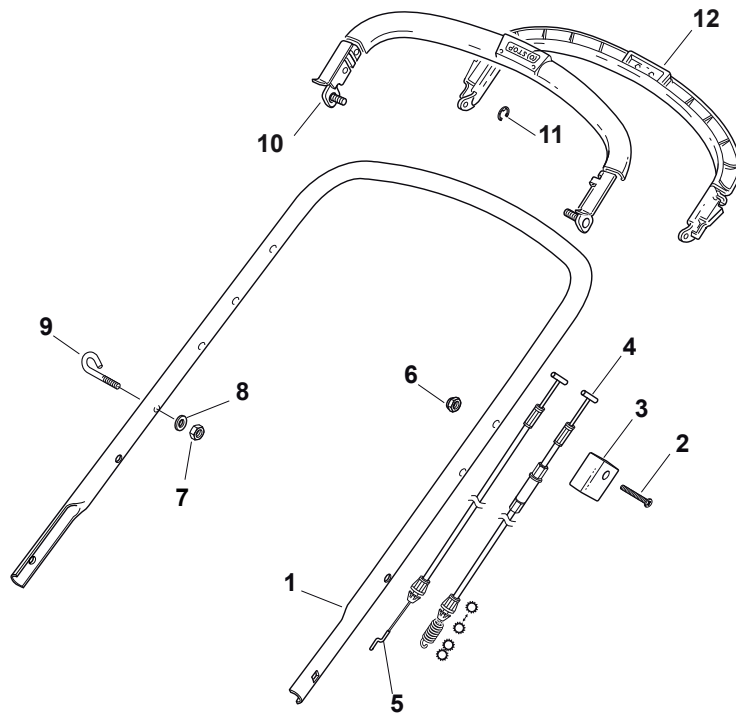

Fig.	Quantity	Part No	Description	Notes
1	1	322108295/1	Side Ejection Conveyor	
2	1	322600313/0	Ejection Guard	
3	2	112727803/0	Screw	
4	1	322806639/0	Fulcrum Pin	
5	2	112154510/0	Nut	
6	2	118203853/0	Screw	
7	1	122450456/0	Spring	
8	1	122517869/1	Pin	
9	2	112604896/0	Crown Fastener	

Fig.	Quantity	Part No	Description	Notes
1	1	381006670/2	Handle Tube	
2	1	381003349/0	Lever, Driving	
3	1	381003472/0	Lever, Engine Brake	Black
3	1	381003344/0	Lever, Engine Brake	Red
4	1	381005149/0	Right Bracket	Black
4	1	381005185/0	Right Bracket	Stiga Grey
5	1	381005151/0	Left Bracket	Black
5	1	381005187/0	Left Bracket	Stiga Grey
7	2	381006773/1	Handle Black	
7	2	381006774/1	Handle Grey	
8	1	122430309/0	Spring	
9	2	112154330/0	Nut	
10	4	112735662/1	Screw	
11	4	322041967/1	Bushing	
12	3	112154510/0	Nut	
13	2	112728721/0	Screw	
14	1	112727784/0	Screw	
15	1	381030097/0	Cable Rear Drive	
16	1	181030099/0	Cable, Thread Engine Brake	
17	1	322551639/0	Fixed Plate	
18	1	322806644/0	Protection	
19	2	112727812/0	Screw	
20	2	112523000/1	Washer	
21	1	322488301/0	Joint Sleeve Grey Right	
22	1	322488303/0	Joining Sleeve Grey Left	
23	2	112154220/0	Nut	
24	2	322399835/0	Knob	
25	2	381003253/0	Handle	
26	2	322680017/0	Washer	
27	1	112155000/0	Nut	
28	1	125038002/1	Bushing	
29	1	322192156/0	Clip	
30	1	112760605/0	Screw	

Fig.	Quantity	Part No	Description	Notes
4	1	381030055/0	Cable Rear Drive	
1	1	381006803/0	Handle, Upper Part	Black
1	1	381006805/0	Upper Handle Grey	Grey
2	1	112727787/0	Screw	
3	1	322551640/0	Plate	
5	1	181030056/0	Cable, Thread Engine Brake	Honda / B&S / GGP Engine
5	1	181030057/0	Cable, Thread Engine Brake	SV40 / RV 40 / V35 Engine
6	1	112154510/0	Nut	
7	1	112154510/0	Nut	
8	1	112521330/0	Washer	
9	1	122430313/0	Guide Spring	
10	1	381003330/0	Lever, Engine Brake	
11	1	381003297/1	Driving Lever	
12	1	112000930/0	Benzing Ring	