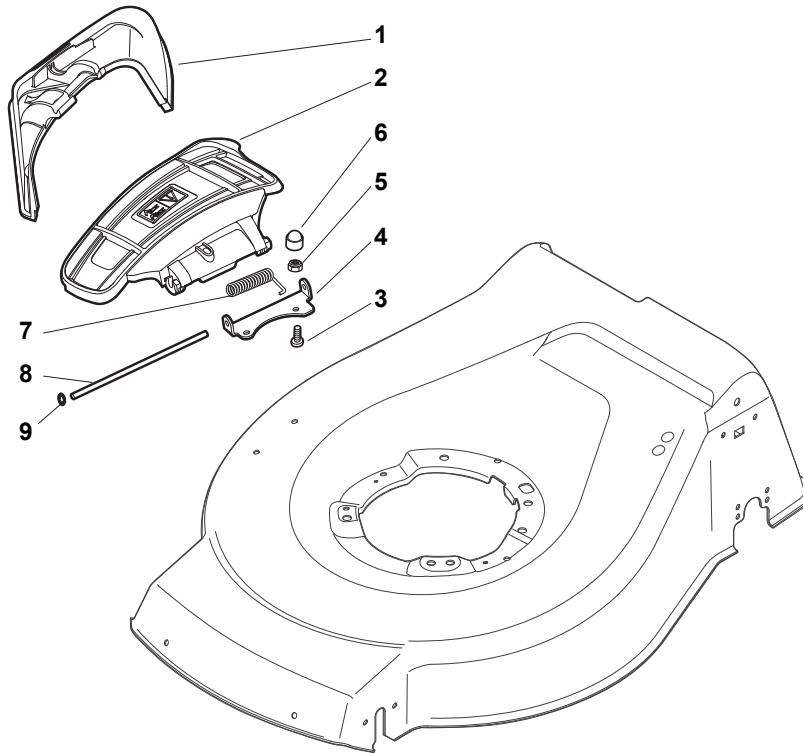

THIS INFORMATION IS NOT INTENDED FOR SALE OR RESALE, AND THIS NOTICE MUST REMAIN ON ALL COPIES.

Fig.	Quantity	Part No	Description	Notes
20	1	322394522/0	Knob	Delta Knob
1	1	381004536/0	Red Deck	
1	1	381004538/0	Red Deck	Side Discharge
1	1	381004562/0	Yellow Deck	
1	1	381004731/0	Grey Deck	Side Discharge
1	1	381004741/0	Grey Deck	
2	1	122534131/0	Pin	
3	1	322322851/0	Lever, Height Adjustment	
4	1	112154510/0	Nut	
5	1	112788512/0	Screw	
6	1	322394503/0	Knob	NT Knob
7	1	112521310/0	Washer	
8	1	112150000/0	Nut	
9	1	112369500/0	Elastic Washer	
10	1	122943013/0	Screw	
11	1	381002029/0	Rod, Height Adjustment	
12	1	112436051/0	Plate	
13	3	112727803/0	Screw	
14	3	112154510/0	Nut	
15	1	112727801/0	Screw	
16	1	381002883/1	Front Wheel Axle	
17	1	112154510/0	Nut	
18	1	112728450/0	Screw	
19	1	322034002/0	Washing Connection	
21	2	322600145/0	Protection, Wheel	
24	4	112521350/0	Washer	
25	4	112155000/0	Nut	
27	2	322600207/0	Protection, Wheel	
31	1	381302827/0	Rear Wheel Axle	
33	4	112728697/0	Screw	
34	2	322545152/0	Plate	
35	4	112728697/0	Screw	
36	2	322785304/1	Support	
37	1	122570120/1	Pinion Left	
38	2	322120114/0	Wheels Crown	
39	6	112728706/0	Screw	
40	1	122570110/1	Pinion Right	
41	1	122446192/0	Spring	

Fig.	Quantity	Part No	Description	Notes
1	1	322108295/1	Side Ejection Conveyor	
2	1	322600313/0	Ejection Guard	
3	2	112727803/0	Screw	
4	1	322806639/0	Fulcrum Pin	
5	2	112154510/0	Nut	
6	2	118203853/0	Screw	
7	1	122450456/0	Spring	
8	1	122517869/1	Pin	
9	2	112604896/0	Crown Fastener	