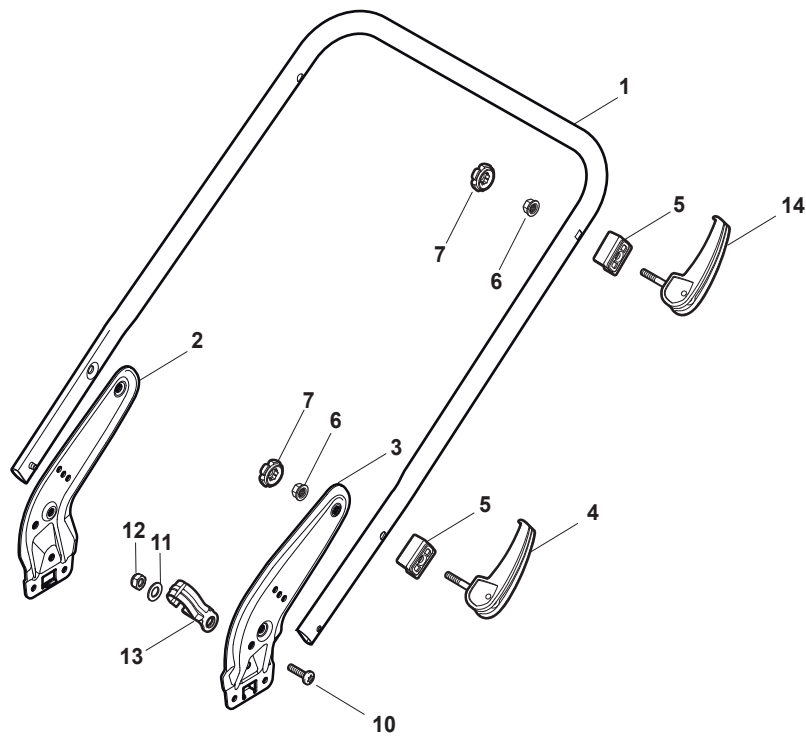

Fig.	Quantity	Part No	Description	Notes
1	1	322108295/1	Side Ejection Conveyor	
2	1	322600313/0	Ejection Guard	
3	2	112727803/0	Screw	
4	1	322806639/0	Fulcrum Pin	
5	2	112154510/0	Nut	
6	2	118203853/0	Screw	
7	1	122450456/0	Spring	
8	1	122517869/1	Pin	
9	2	112604896/0	Crown Fastener	

Fig.	Quantity	Part No	Description	Notes
1	1	322500102/0	Front Combi	
2	2	112523000/1	Washer	
3	2	112728124/0	Screw	
5	1	322226143/0	Mask, Red	
5	1	322226144/0	Mask, Yellow	with Stiga Logo
5	1	322226151/0	Mask, Black	with Stiga Logo
5	1	322226153/0	Mask, Black	
5	1	322226155/0	Mask, Yellow	
6	2	112727799/0	Screw	
7	1	322393638/0	Handlegrip Black	
7	1	322393639/0	Handle, Grey	
7	1	322393640/0	Handle, Yellow	
8	2	112154510/0	Nut	
9	2	112728697/0	Screw	
10	1	322820082/0	Cap	
11	1	322820083/0	Cap	
12	1	322226167/0	Front Plate	
13	1	322226165/0	Mask, Black	
14	2	112728300/0	Screw	
15	1	322226157/0	Mask, Black	
16	1	322393642/0	Bumper Handle	
17	2	112727799/0	Screw	
18	2	112154510/0	Nut	

Fig.	Quantity	Part No	Description	Notes
1	1	381006719/0	Handle Lower Part	Black
1	1	381006720/0	Handle Lower Part	Grey
1	1	381007539/0	Handle, Lower Part Yellow	Yellow
2	1	381005149/0	Right Bracket	Black
2	1	381005185/0	Right Bracket	Stiga Grey
3	1	381005151/0	Left Bracket	Black
3	1	381005187/0	Left Bracket	Stiga Grey
4	4	381003253/0	Handle	
5	4	322680016/0	Washer	
6	4	122131750/0	Nut	
7	4	322399835/0	Knob	
10	2	112760605/0	Screw	
11	2	125038002/1	Bushing	
12	2	112155000/0	Nut	
13	1	322192156/0	Clip	
14	2	381103350/0	Handle	