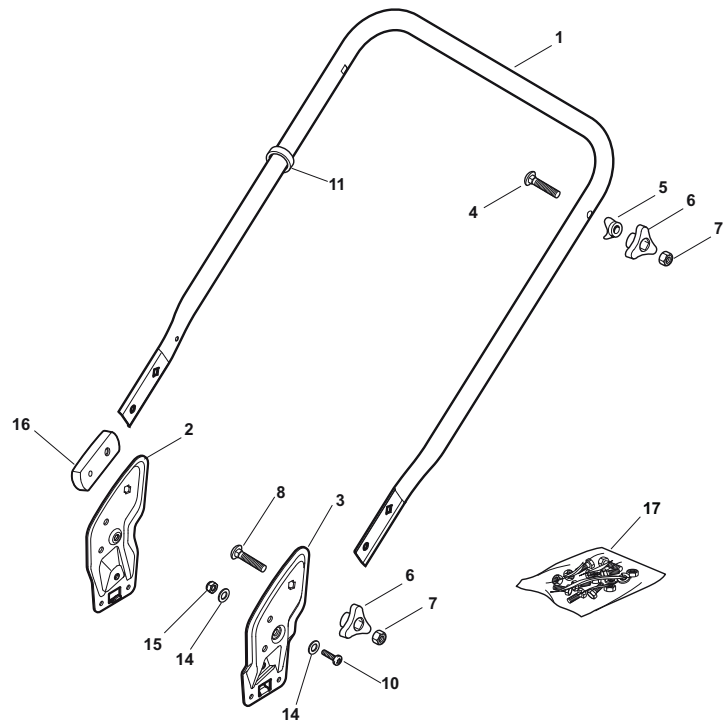

Fig.	Quantity	Part No	Description	Notes
1	1	381006735/0	Handle Lower Part	
2	1	381005125/0	Right Bracket	
3	1	381005127/0	Left Bracket	
4	2	381003253/0	Handle	
5	4	322680016/0	Washer	
6	2	122131750/0	Nut	
7	2	322399835/0	Knob	
8	2	381003254/0	Lock Handle	
9	2	112154220/0	Nut	
10	2	112760605/0	Screw	
11	2	112521350/0	Washer	
12	2	112155000/0	Nut	
13	6	112727803/0	Screw	
14	6	112523040/0	Washer	
15	6	112154510/0	Nut	
16	1	322551580/0	Isolation Plate	
17	1	322551581/0	Isolation Plate	

NTL 480 TR - TRQ

WBH Electric steel Handle, Lower Part

Issue 8 - 2015

Fig.	Quantity	Part No	Description	Notes
1	1	381006735/0	Handle Lower Part	
2	1	381005133/0	Right Bracket	
3	1	381005135/0	Left Bracket	
4	4	112819120/0	Screw	
5	4	122680006/1	Washer	
6	4	322399804/1	Nut	
7	4	112293200/0	Nut	
10	2	112760605/0	Screw	
11	4	112521350/0	Washer	
12	6	112155000/0	Nut	
13	6	112727803/0	Screw	
14	6	112523040/0	Washer	
15	6	112154510/0	Nut	
16	1	322551582/0	Inside Plaque Insulation	