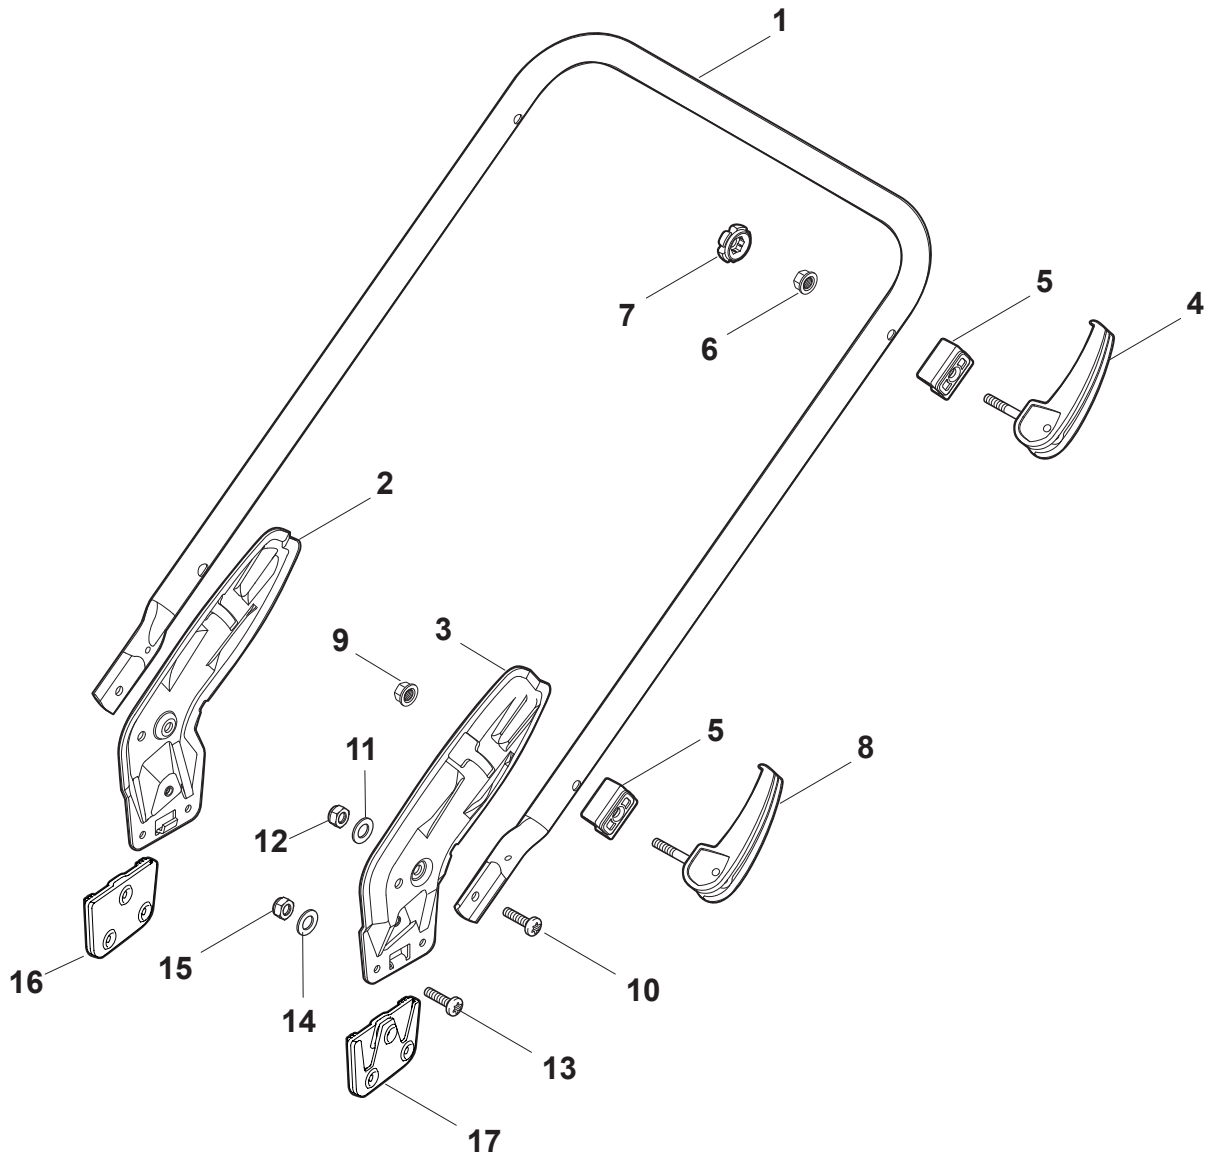

THIS INFORMATION IS NOT INTENDED FOR SALE OR RESALE, AND THIS NOTICE MUST REMAIN ON ALL COPIES.

Fig.	Quantity	Part No	Description	Notes
20	1	322394522/0	Knob	Delta Knob
1	1	381004536/0	Red Deck	
1	1	381004538/0	Red Deck	Side Discharge
1	1	381004562/0	Yellow Deck	
1	1	381004731/0	Grey Deck	Side Discharge
1	1	381004741/0	Grey Deck	
2	1	122534131/0	Pin	
3	1	322322851/0	Lever, Height Adjustment	
4	1	112154510/0	Nut	
5	1	112788512/0	Screw	
6	1	322394503/0	Knob	NT Knob
7	1	112521310/0	Washer	
8	1	112150000/0	Nut	
9	1	112369500/0	Elastic Washer	
10	1	122943013/0	Screw	
11	1	381002029/0	Rod, Height Adjustment	
12	1	112436051/0	Plate	
13	3	112727803/0	Screw	
14	3	112154510/0	Nut	
15	1	112727801/0	Screw	
16	1	381002883/1	Front Wheel Axle	
17	1	112154510/0	Nut	
18	1	112728450/0	Screw	
19	1	322034002/0	Washing Connection	
21	2	322600145/0	Protection, Wheel	
24	4	112521350/0	Washer	
25	4	112155000/0	Nut	
27	2	322600207/0	Protection, Wheel	
31	1	381302827/0	Rear Wheel Axle	
33	4	112728697/0	Screw	
34	2	322545152/0	Plate	
35	4	112728697/0	Screw	
36	2	322785304/1	Support	
37	1	122570120/1	Pinion Left	
38	2	322120114/0	Wheels Crown	
39	6	112728706/0	Screw	
40	1	122570110/1	Pinion Right	
41	1	122446192/0	Spring	

Fig.	Quantity	Part No	Description	Notes
1	1	322500102/0	Front Combi	
2	2	112523000/1	Washer	
3	2	112728124/0	Screw	
5	1	322226143/0	Mask, Red	
5	1	322226144/0	Mask, Yellow	with Stiga Logo
5	1	322226151/0	Mask, Black	with Stiga Logo
5	1	322226153/0	Mask, Black	
5	1	322226155/0	Mask, Yellow	
6	2	112727799/0	Screw	
7	1	322393638/0	Handlegrip Black	
7	1	322393639/0	Handle, Grey	
7	1	322393640/0	Handle, Yellow	
8	2	112154510/0	Nut	
9	2	112728697/0	Screw	
10	1	322820082/0	Cap	
11	1	322820083/0	Cap	
12	1	322226167/0	Front Plate	
13	1	322226165/0	Mask, Black	
14	2	112728300/0	Screw	
15	1	322226157/0	Mask, Black	
16	1	322393642/0	Bumper Handle	
17	2	112727799/0	Screw	
18	2	112154510/0	Nut	