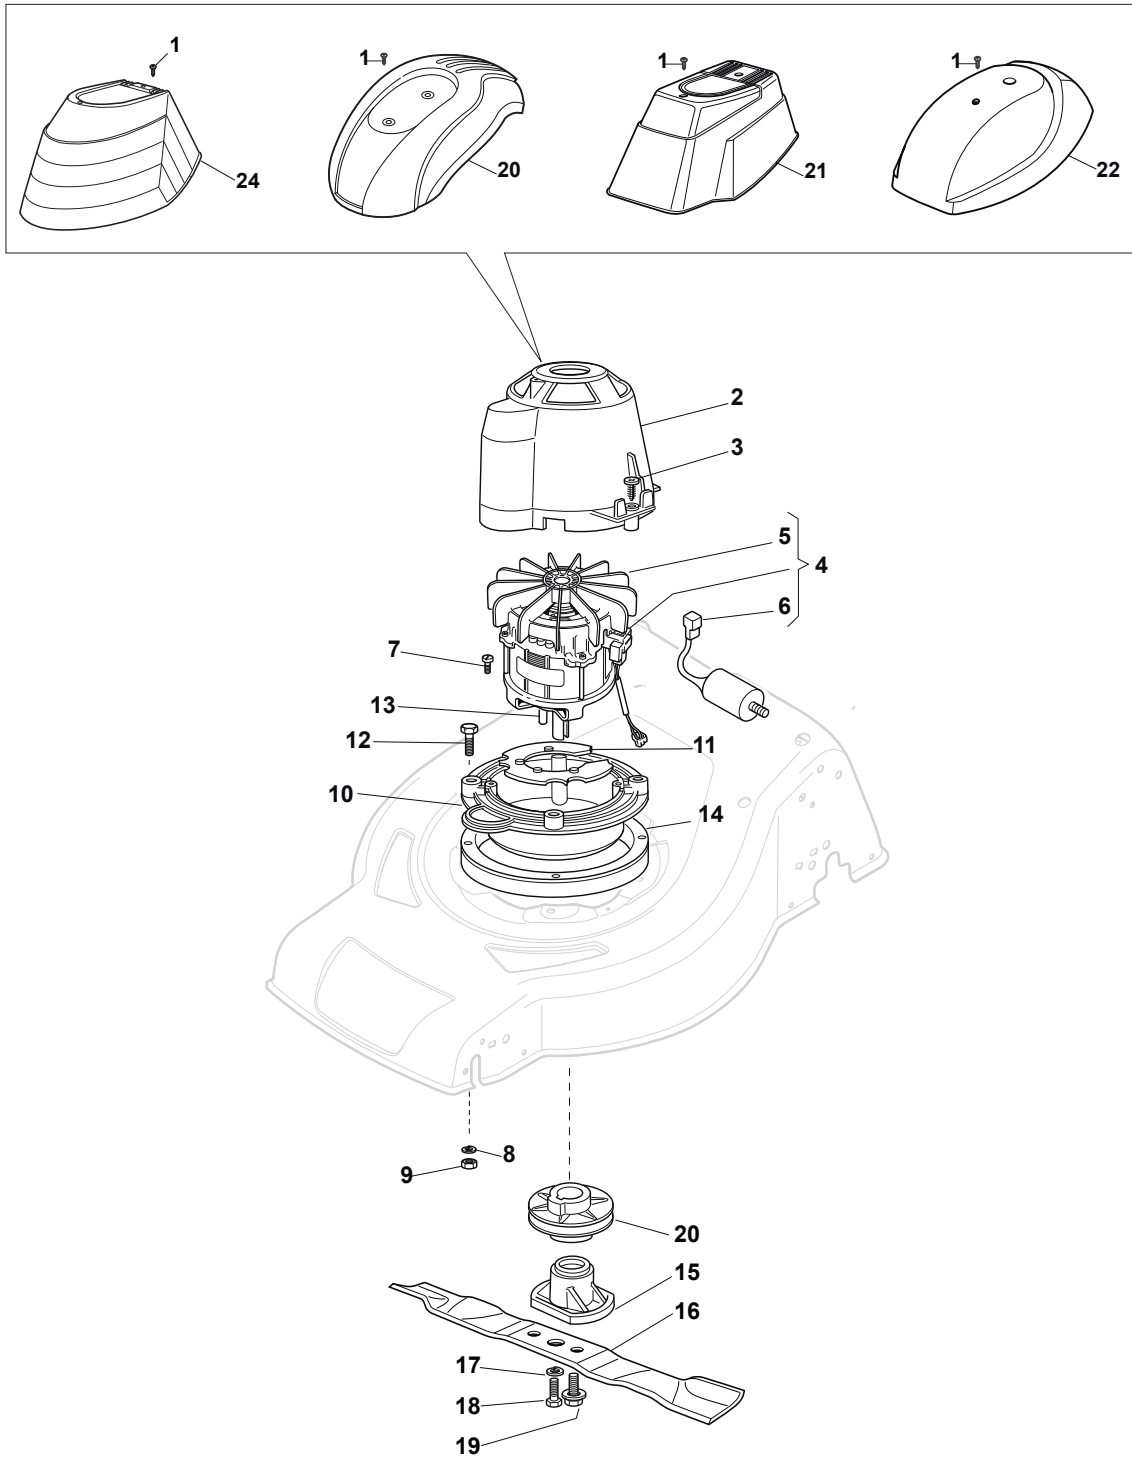

Fig.	Quantity	Part No	Description	Notes
1	2	112728680/0	Screw	
2	1	322785210/0	Cover Support	
3	4	112728710/0	Screw	
4	1	118563641/1	Electric Motor 1800W	
5	1	118740054/0	Fan Motor Atb	
6	1	118222039/0	Condenser	
7	4	112735410/0	Screw	
8	4	112583500/0	Grower	
9	4	112293200/0	Nut	
10	1	322207211/4	Electrical Motor Flange	
11	1	322720360/2	Ventilation Screen	
12	4	112691800/0	Screw	
13	1	112139440/0	Key	
14	1	322170960/1	Spacer	
15	1	322463186/3	Blade Hub	
16	1	181004346/3	Blade	
16	1	181004397/0	Blade Winged	
17	2	112583500/0	Grower	
18	2	112793101/0	Screw	
19	1	381004352/1	Screw	
20	1	322601911/1	Pulley	
21	1	122055065/0	Engine Cover Black	
22	1	122055045/1	Cover, Black	
22	1	322055139/0	Cover, Yellow	
23	1	122055058/0	Cover, Black	
24	1	122055033/1	Engine Cover