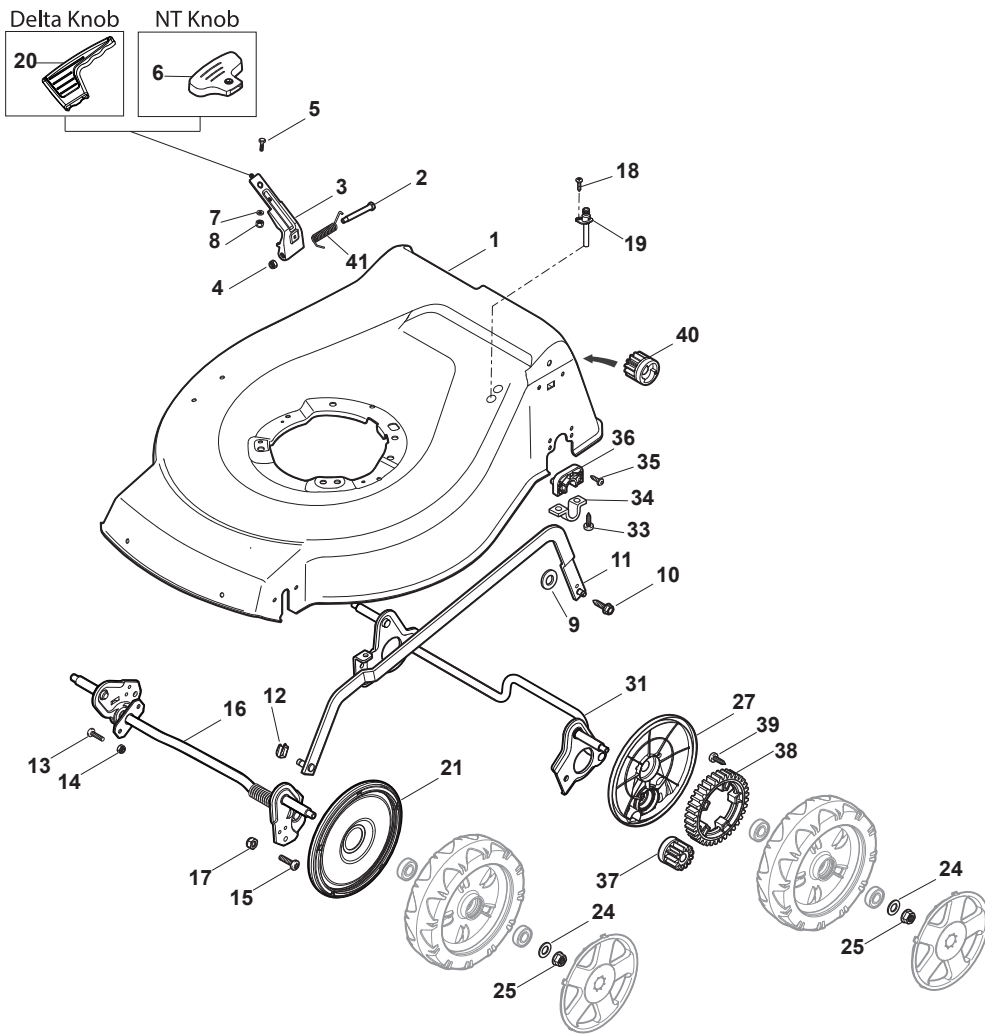

THIS INFORMATION IS NOT INTENDED FOR SALE OR RESALE, AND THIS NOTICE MUST REMAIN ON ALL COPIES.

Fig.	Quantity	Part No	Description	Notes
20	1	322394522/0	Knob	Delta Knob
1	1	381004536/0	Red Deck	
1	1	381004538/0	Red Deck	Side Discharge
1	1	381004562/0	Yellow Deck	
1	1	381004731/0	Grey Deck	Side Discharge
1	1	381004741/0	Grey Deck	
2	1	122534131/0	Pin	
3	1	322322851/0	Lever, Height Adjustment	
4	1	112154510/0	Nut	
5	1	112788512/0	Screw	
6	1	322394503/0	Knob	NT Knob
7	1	112521310/0	Washer	
8	1	112150000/0	Nut	
9	1	112369500/0	Elastic Washer	
10	1	122943013/0	Screw	
11	1	381002029/0	Rod, Height Adjustment	
12	1	112436051/0	Plate	
13	3	112727803/0	Screw	
14	3	112154510/0	Nut	
15	1	112727801/0	Screw	
16	1	381002883/1	Front Wheel Axle	
17	1	112154510/0	Nut	
18	1	112728450/0	Screw	
19	1	322034002/0	Washing Connection	
21	2	322600145/0	Protection, Wheel	
24	4	112521350/0	Washer	
25	4	112155000/0	Nut	
27	2	322600207/0	Protection, Wheel	
31	1	381302827/0	Rear Wheel Axle	
33	4	112728697/0	Screw	
34	2	322545152/0	Plate	
35	4	112728697/0	Screw	
36	2	322785304/1	Support	
37	1	122570120/1	Pinion Left	
38	2	322120114/0	Wheels Crown	
39	6	112728706/0	Screw	
40	1	122570110/1	Pinion Right	
41	1	122446192/0	Spring	

Fig.	Quantity	Part No	Description	Notes
1	1	322500102/0	Front Combi	
2	2	112523000/1	Washer	
3	2	112728124/0	Screw	
5	1	322226143/0	Mask, Red	
5	1	322226144/0	Mask, Yellow	with Stiga Logo
5	1	322226151/0	Mask, Black	with Stiga Logo
5	1	322226153/0	Mask, Black	
5	1	322226155/0	Mask, Yellow	
6	2	112727799/0	Screw	
7	1	322393638/0	Handlegrip Black	
7	1	322393639/0	Handle, Grey	
7	1	322393640/0	Handle, Yellow	
8	2	112154510/0	Nut	
9	2	112728697/0	Screw	
10	1	322820082/0	Cap	
11	1	322820083/0	Cap	
12	1	322226167/0	Front Plate	
13	1	322226165/0	Mask, Black	
14	2	112728300/0	Screw	
15	1	322226157/0	Mask, Black	
16	1	322393642/0	Bumper Handle	
17	2	112727799/0	Screw	
18	2	112154510/0	Nut	