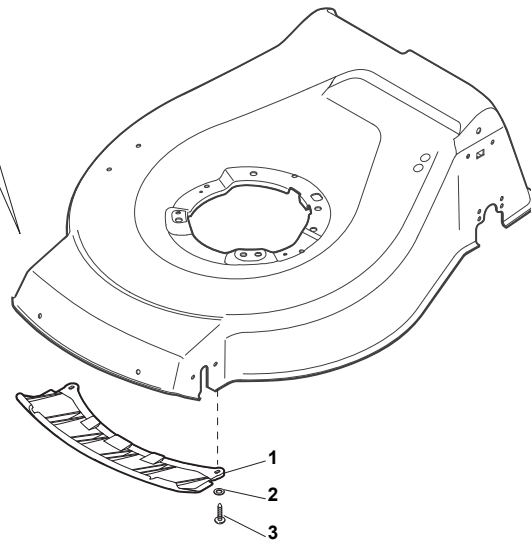

THIS INFORMATION IS NOT INTENDED FOR SALE OR RESALE, AND THIS NOTICE MUST REMAIN ON ALL COPIES.

Fig.	Quantity	Part No	Description	Notes
20	1	322394522/0	Knob	Delta Knob
1	1	381004536/0	Red Deck	
1	1	381004538/0	Red Deck	Side Discharge
1	1	381004562/0	Yellow Deck	
1	1	381004731/0	Grey Deck	Side Discharge
1	1	381004741/0	Grey Deck	
2	1	122534131/0	Pin	
3	1	322322851/0	Lever, Height Adjustment	
4	1	112154510/0	Nut	
5	1	112788512/0	Screw	
6	1	322394503/0	Knob	NT Knob
7	1	112521310/0	Washer	
8	1	112150000/0	Nut	
9	1	112369500/0	Elastic Washer	
10	1	122943013/0	Screw	
11	1	381002029/0	Rod, Height Adjustment	
12	1	112436051/0	Plate	
13	3	112727803/0	Screw	
14	3	112154510/0	Nut	
15	1	112727801/0	Screw	
16	1	381002883/1	Front Wheel Axle	
17	1	112154510/0	Nut	
18	1	112728450/0	Screw	
19	1	322034002/0	Washing Connection	
21	2	322600145/0	Protection, Wheel	
24	4	112521350/0	Washer	
25	4	112155000/0	Nut	
27	2	322600207/0	Protection, Wheel	
31	1	381302827/0	Rear Wheel Axle	
33	4	112728697/0	Screw	
34	2	322545152/0	Plate	
35	4	112728697/0	Screw	
36	2	322785304/1	Support	
37	1	122570120/1	Pinion Left	
38	2	322120114/0	Wheels Crown	
39	6	112728706/0	Screw	
40	1	122570110/1	Pinion Right	
41	1	122446192/0	Spring	

Fig.	Quantity	Part No	Description	Notes
1	1	322500102/0	Front Combi	
2	2	112523000/1	Washer	
3	2	112728124/0	Screw	
5	1	322226143/0	Mask, Red	
5	1	322226144/0	Mask, Yellow	with Stiga Logo
5	1	322226151/0	Mask, Black	with Stiga Logo
5	1	322226153/0	Mask, Black	
5	1	322226155/0	Mask, Yellow	
6	2	112727799/0	Screw	
7	1	322393638/0	Handlegrip Black	
7	1	322393639/0	Handle, Grey	
7	1	322393640/0	Handle, Yellow	
8	2	112154510/0	Nut	
9	2	112728697/0	Screw	
10	1	322820082/0	Cap	
11	1	322820083/0	Cap	
12	1	322226167/0	Front Plate	
13	1	322226165/0	Mask, Black	
14	2	112728300/0	Screw	
15	1	322226157/0	Mask, Black	
16	1	322393642/0	Bumper Handle	
17	2	112727799/0	Screw	
18	2	112154510/0	Nut	