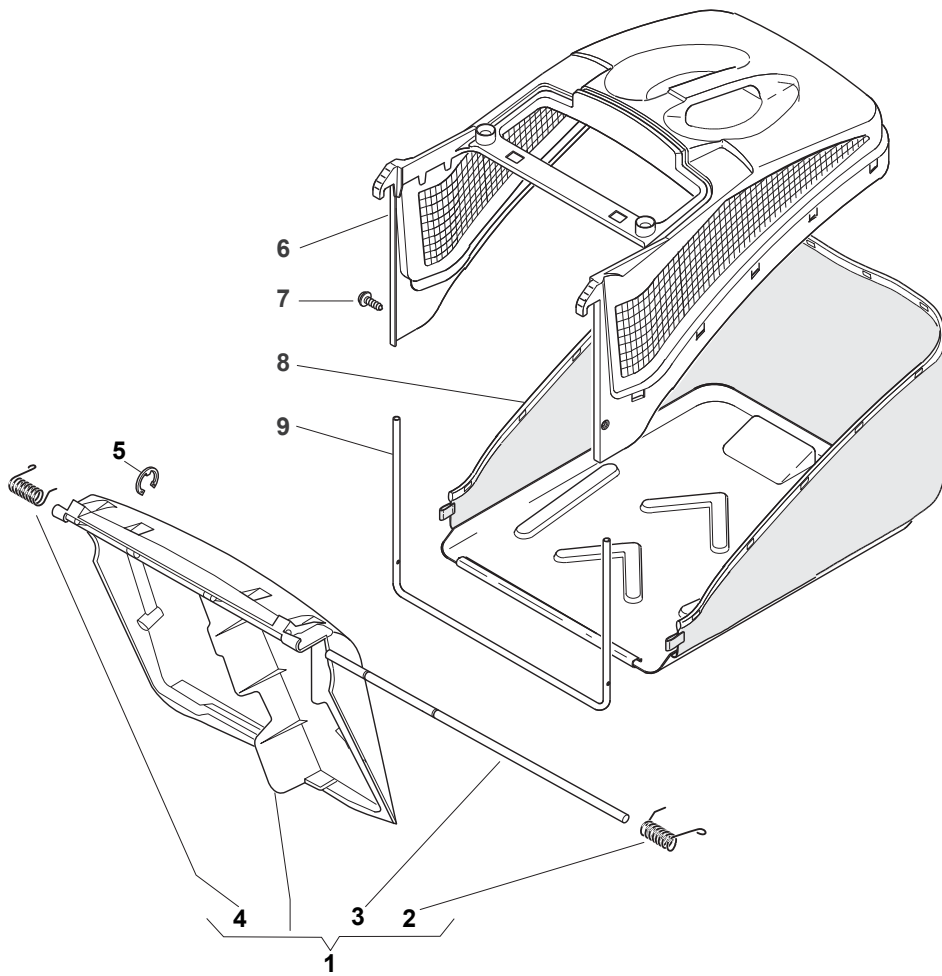

Fig.	Quantity	Part No	Description	Notes
1	2	112608600/0	Seeger	
2	2	119216035/0	Bearing	
3	2	122753000/0	Pin	
5	1	181003076/1	Gear Box	
6	1	122601904/0	Pulley	
7	1	112645700/0	Elastic Pin	
8	1	122033283/0	Adjustment Rod	
9	1	135063800/0	Trapezoidal Belt	
11	1	122041957/1	Bushing	
12	1	122450063/0	Spring	
13	1	322680009/0	Washer	
14	1	112154510/0	Nut	
15	1	122110230/0	Hub Cover	

CARTER STANDARD (No Mulching)

CARTER MULCHING (No Mulching)

KIT MULCHING

Fig.	Quantity	Part No	Description	Notes
1	1	322291150/0	Rubber Insert	
2	1	122060192/0	Belt Protection	
3	1	112728530/0	Screw	
4	3	112728530/0	Screw	
5	1	322060198/1	Belt Protection	
6	1	322140223/0	Deflector	
7	1	322500102/0	Front Combi	
8	2	112523000/1	Washer	
9	2	112728124/0	Screw	