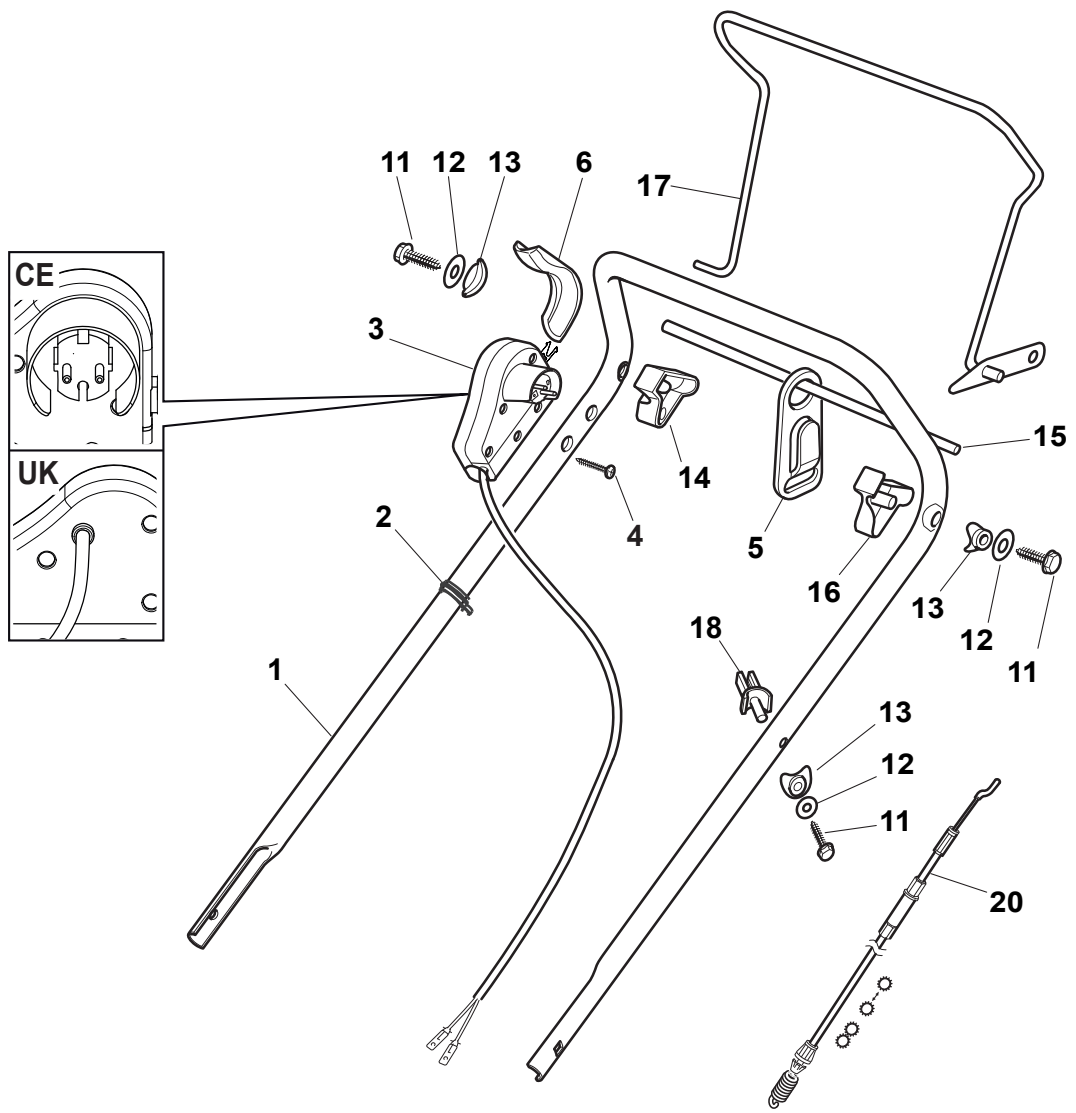

NTL 480 TR - TRQ

WBH Electric steel Handle, Lower Part

Issue 8 - 2015

Fig.	Quantity	Part No	Description	Notes
1	1	381006735/0	Handle Lower Part	
2	1	381005133/0	Right Bracket	
3	1	381005135/0	Left Bracket	
4	2	112819120/0	Screw	
5	4	122680006/1	Washer	
6	4	322399804/1	Nut	
7	4	112293200/0	Nut	
8	2	112819110/0	Screw	
10	2	112793701/0	Screw	
11	1	122192000/1	Clamp	
14	4	112521350/0	Washer	
15	2	112154510/0	Nut	
16	2	322551582/0	Inside Plaque Insulation	
17	1	381008689/0	Outfit, Screws	

Fig.	Quantity	Part No	Description	Notes
1	1	381006603/0	Handle, Upper Part	
11	3	112735103/0	Screw	
12	3	112523040/0	Washer	
13	3	122680006/1	Washer	
14	1	322806518/2	Lever Support Right	
15	1	122020320/0	Fairlead Bearing	
16	1	322806519/2	Lever Support Left	
17	1	181001245/1	Driving Lever	
18	1	122806520/0	Support, Adjuster	
2	2	122192000/1	Clamp	
20	1	381030091/0	Cable Rear Drive	
3	1	381600547/0	Dead Hand Switch CE	CE plugg
3	1	381600548/0	Dead Hand Switch UK	UK plugg
4	2	112728701/0	Screw	
5	1	322195101/4	Fairlead	
6	1	322319529/0	Leva Salvamotore	
CE	1	381600547/0	Dead Hand Switch CE	
UK	1	381600548/0	Dead Hand Switch UK	

Fig.	Quantity	Part No	Description	Notes
1	1	381006603/0	Handle, Upper Part	
10	1	322322885/1	Lever, Engine Brake Yellow	
10	1	322322881/1	Lever, Engine Brake Black	
10	1	322322884/1	Lever, Engine Brake Red	
11	3	112735103/0	Screw	
12	3	112523040/0	Washer	
13	3	122680006/1	Washer	
14	1	322806518/2	Lever Support Right	
16	1	322806519/2	Lever Support Left	
17	1	181001245/1	Driving Lever	
18	1	122806520/0	Support, Adjuster	
2	2	122192000/1	Clamp	
20	1	381030091/0	Cable Rear Drive	
3	1	381600547/0	Dead Hand Switch CE	CE plugg
3	1	381600548/0	Dead Hand Switch UK	UK plugg
4	4	112728701/0	Screw	
5	1	322195101/4	Fairlead	
6	1	122010251/0	Hook	
7	1	322230350/1	Left Fulcrum	
8	1	122450115/0	Spring	
9	1	322785144/1	Support	
CE	1	381600547/0	Dead Hand Switch CE	
UK	1	381600548/0	Dead Hand Switch UK	