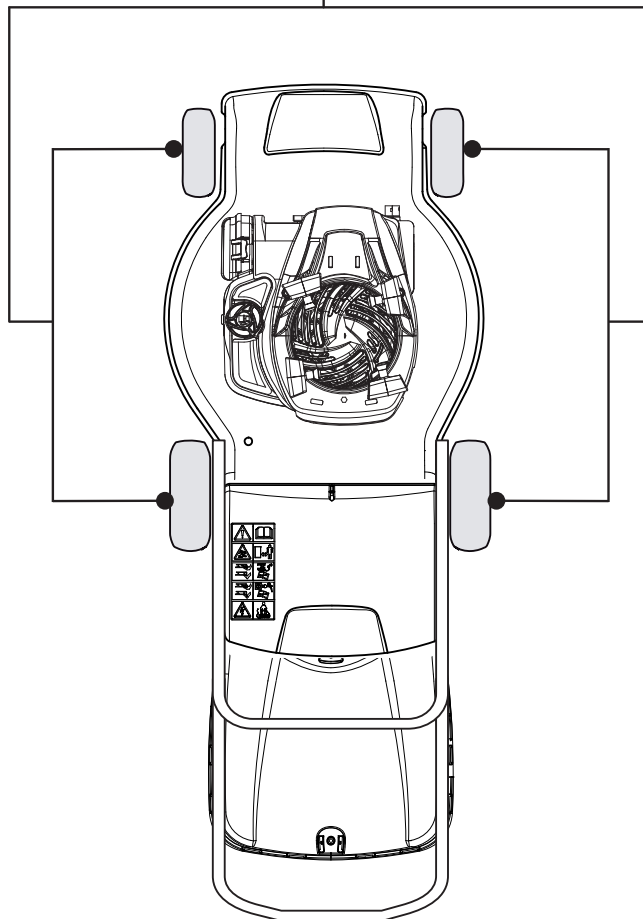

Fig.	Quantity	Part No	Description	Notes
1	1	381006603/0	Handle, Upper Part	
11	3	112735103/0	Screw	
12	3	112523040/0	Washer	
13	3	122680006/1	Washer	
14	1	322806518/2	Lever Support Right	
15	1	122020320/0	Fairlead Bearing	
16	1	322806519/2	Lever Support Left	
17	1	181001245/1	Driving Lever	
18	1	122806520/0	Support, Adjuster	
2	2	122192000/1	Clamp	
20	1	381030091/0	Cable Rear Drive	
3	1	381600547/0	Dead Hand Switch CE	CE plugg
3	1	381600548/0	Dead Hand Switch UK	UK plugg
4	2	112728701/0	Screw	
5	1	322195101/4	Fairlead	
6	1	322319529/0	Leva Salvamotore	
CE	1	381600547/0	Dead Hand Switch CE	
UK	1	381600548/0	Dead Hand Switch UK	

Fig.	Quantity	Part No	Description	Notes
1	1	381006603/0	Handle, Upper Part	
10	1	322322885/1	Lever, Engine Brake Yellow	
10	1	322322881/1	Lever, Engine Brake Black	
10	1	322322884/1	Lever, Engine Brake Red	
11	3	112735103/0	Screw	
12	3	112523040/0	Washer	
13	3	122680006/1	Washer	
14	1	322806518/2	Lever Support Right	
16	1	322806519/2	Lever Support Left	
17	1	181001245/1	Driving Lever	
18	1	122806520/0	Support, Adjuster	
2	2	122192000/1	Clamp	
20	1	381030091/0	Cable Rear Drive	
3	1	381600547/0	Dead Hand Switch CE	CE plugg
3	1	381600548/0	Dead Hand Switch UK	UK plugg
4	4	112728701/0	Screw	
5	1	322195101/4	Fairlead	
6	1	122010251/0	Hook	
7	1	322230350/1	Left Fulcrum	
8	1	122450115/0	Spring	
9	1	322785144/1	Support	
CE	1	381600547/0	Dead Hand Switch CE	
UK	1	381600548/0	Dead Hand Switch UK	

DELTA Wheels - Ø 200

NTD Wheels - Ø 200

NTL 480 TR - TRQ

WBH Electric steel Wheels and Hub Caps

Issue 8 - 2015

Fig.	Quantity	Part No	Description	Notes
1	4	381007483/1	Wheel	
2	8	119216035/0	Bearing	
3	4	381007416/2	Wheel	