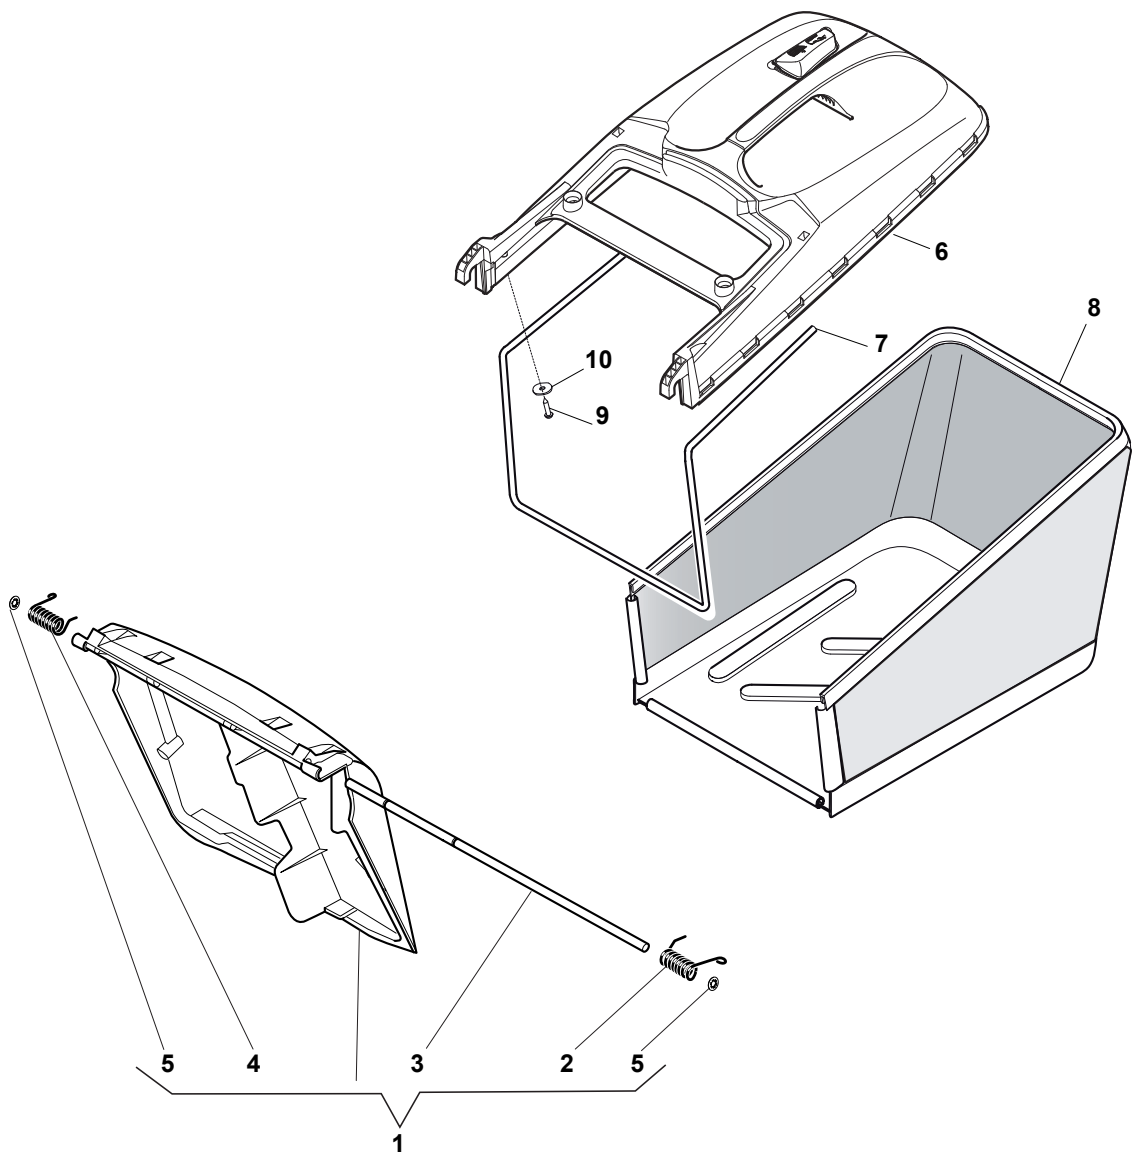

NTL 480 TR - TRQ

WBH Electric steel Grass-Catcher

Issue 8 - 2015

Fig.	Quantity	Part No	Description	Notes
1	1	381008129/0	Stone Guard, Yellow	Yellow
1	1	381008128/0	Stone Guard, Black	Black
2	1	122450466/0	Left Spring	
3	1	122517882/0	Pin	
4	1	122450465/0	Right Spring	
5	2	112604899/0	Crown Fastener	
6	1	322393657/0	Handle	Black
6	1	322393721/0	Handle	Grey
7	1	381486009/0	Grass-Box, Upper	Black
7	1	381486031/0	Grass-Box, Upper	Grey
8	1	322486306/0	Grass-Box, L Lower	Black
9	1	322486305/0	Grass-Box, R Lower	Black