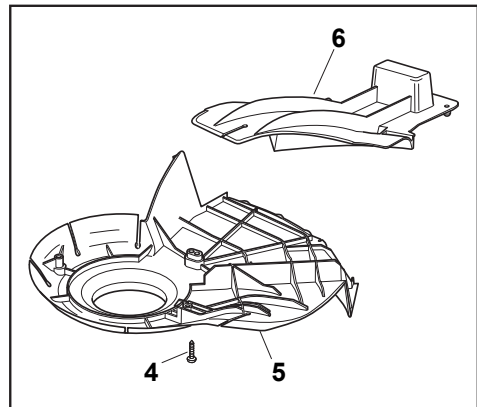

Fig.	Quantity	Part No	Description	Notes
1	2	112608600/0	Seeger	
2	2	119216035/0	Bearing	
3	2	122753000/0	Pin	
5	1	181003076/1	Gear Box	
6	1	122601904/0	Pulley	
7	1	112645700/0	Elastic Pin	
8	1	122033283/0	Adjustment Rod	
9	1	135063800/0	Trapezoidal Belt	
11	1	122041957/1	Bushing	
12	1	122450063/0	Spring	
13	1	322680009/0	Washer	
14	1	112154510/0	Nut	
15	1	122110230/0	Hub Cover	

CARTER STANDARD (No Mulching)

CARTER MULCHING (No Mulching)

KIT MULCHING

Fig.	Quantity	Part No	Description	Notes
1	1	322291150/0	Rubber Insert	
2	1	122060192/0	Belt Protection	
3	1	112728530/0	Screw	
4	3	112728530/0	Screw	
5	1	322060198/1	Belt Protection	
6	1	322140223/0	Deflector	
7	1	322500102/0	Front Combi	
8	2	112523000/1	Washer	
9	2	112728124/0	Screw	

NTL 480 TR - TRQ

WBH Electric steel Grass-Catcher

Issue 8 - 2015

Fig.	Quantity	Part No	Description	Notes
1	1	381008021/2	Stone Guard	Black
2	1	122450420/1	Left Protection Spring	
3	1	122517906/1	Fulcrum Pin	
4	1	122450410/1	Right Spring	
5	1	112000930/0	Benzing Ring	
6	1	122486093/0	Box, Upper Side	
7	2	112728445/0	Screw	
8	1	181002195/0	Box, Fabric	
9	1	122608523/0	Stiffening	