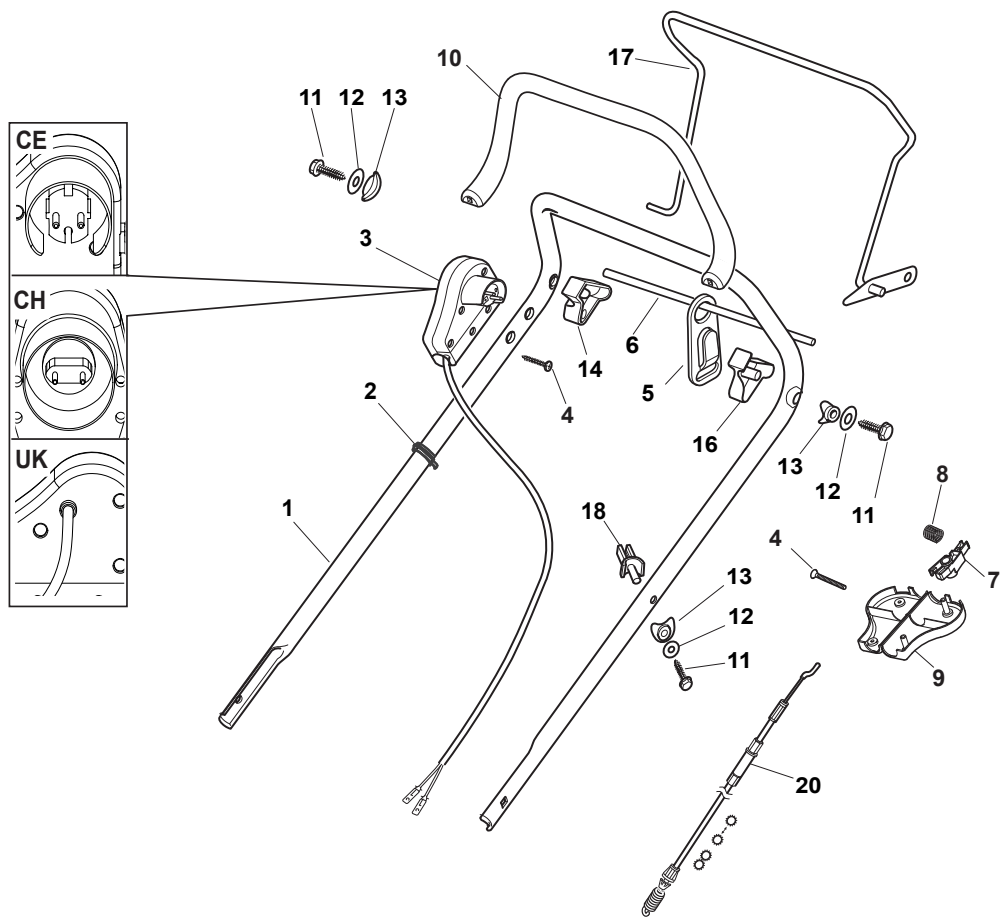

Fig.	Quantity	Part No	Description	Notes
1	1	381006603/0	Handle, Upper Part	
11	3	112735103/0	Screw	
12	3	112523040/0	Washer	
13	3	122680006/1	Washer	
14	1	322806518/2	Lever Support Right	
15	1	122020320/0	Fairlead Bearing	
16	1	322806519/2	Lever Support Left	
17	1	181001245/1	Driving Lever	
18	1	122806520/0	Support, Adjuster	
2	2	122192000/1	Clamp	
20	1	381030091/0	Cable Rear Drive	
3	1	381600547/0	Dead Hand Switch CE	CE plugg
3	1	381600548/0	Dead Hand Switch UK	UK plugg
4	2	112728701/0	Screw	
5	1	322195101/4	Fairlead	
6	1	322319529/0	Leva Salvamotore	
CE	1	381600547/0	Dead Hand Switch CE	
UK	1	381600548/0	Dead Hand Switch UK	

Fig.	Quantity	Part No	Description	Notes
1	1	381006603/0	Handle, Upper Part	
10	1	322322885/1	Lever, Engine Brake Yellow	
10	1	322322881/1	Lever, Engine Brake Black	
10	1	322322884/1	Lever, Engine Brake Red	
11	3	112735103/0	Screw	
12	3	112523040/0	Washer	
13	3	122680006/1	Washer	
14	1	322806518/2	Lever Support Right	
16	1	322806519/2	Lever Support Left	
17	1	181001245/1	Driving Lever	
18	1	122806520/0	Support, Adjuster	
2	2	122192000/1	Clamp	
20	1	381030091/0	Cable Rear Drive	
3	1	381600547/0	Dead Hand Switch CE	CE plugg
3	1	381600548/0	Dead Hand Switch UK	UK plugg
4	4	112728701/0	Screw	
5	1	322195101/4	Fairlead	
6	1	122010251/0	Hook	
7	1	322230350/1	Left Fulcrum	
8	1	122450115/0	Spring	
9	1	322785144/1	Support	
CE	1	381600547/0	Dead Hand Switch CE	
UK	1	381600548/0	Dead Hand Switch UK	

Fig.	Quantity	Part No	Description	Notes
1	2	112608600/0	Seeger	
2	2	119216035/0	Bearing	
3	2	122753000/0	Pin	
5	1	181003076/1	Gear Box	
6	1	122601904/0	Pulley	
7	1	112645700/0	Elastic Pin	
8	1	122033283/0	Adjustment Rod	
9	1	135063800/0	Trapezoidal Belt	
11	1	122041957/1	Bushing	
12	1	122450063/0	Spring	
13	1	322680009/0	Washer	
14	1	112154510/0	Nut	
15	1	122110230/0	Hub Cover	