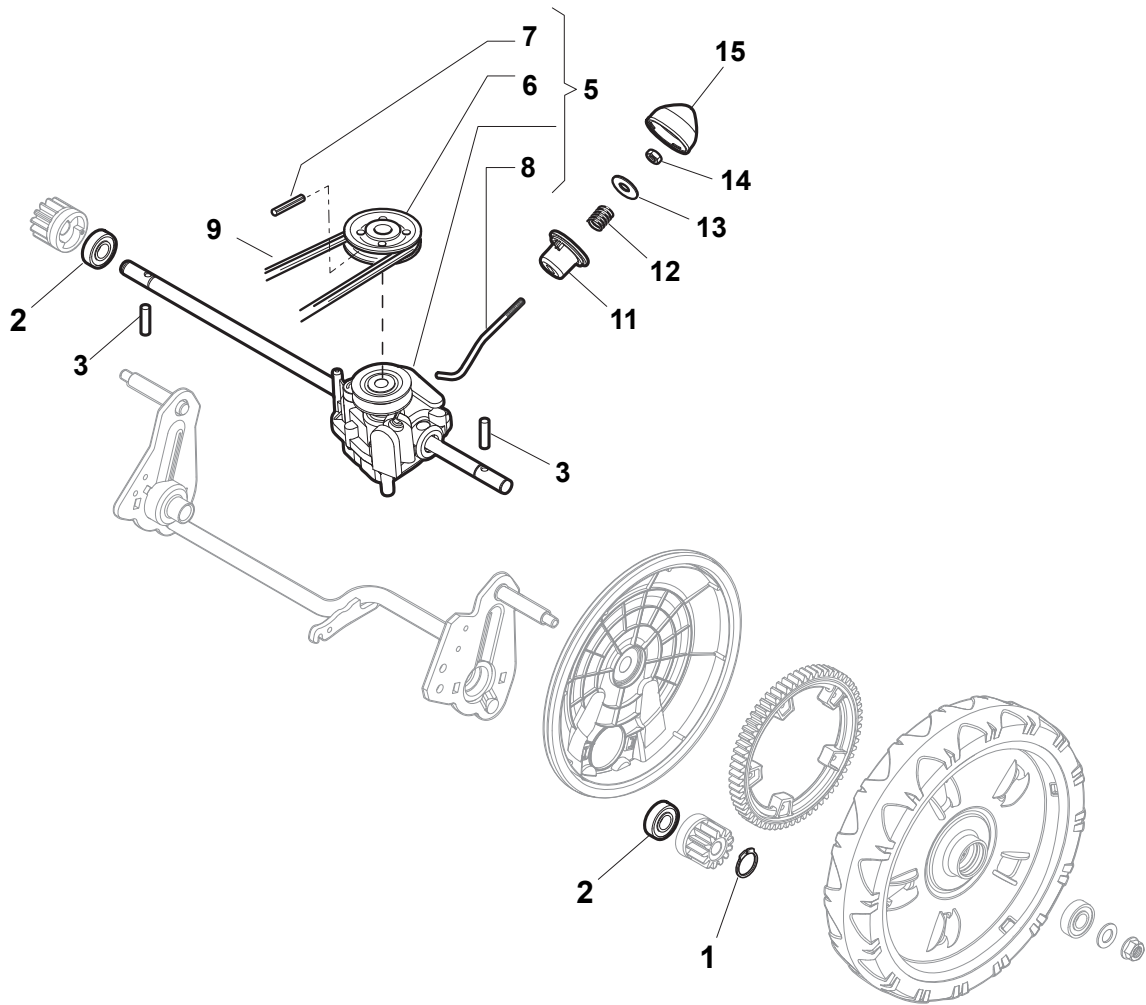

Fig.	Quantity	Part No	Description	Notes
1	1	381006603/0	Handle, Upper Part	
10	1	322322885/1	Lever, Engine Brake Yellow	
10	1	322322881/1	Lever, Engine Brake Black	
10	1	322322884/1	Lever, Engine Brake Red	
11	3	112735103/0	Screw	
12	3	112523040/0	Washer	
13	3	122680006/1	Washer	
14	1	322806518/2	Lever Support Right	
16	1	322806519/2	Lever Support Left	
17	1	181001245/1	Driving Lever	
18	1	122806520/0	Support, Adjuster	
2	2	122192000/1	Clamp	
20	1	381030091/0	Cable Rear Drive	
3	1	381600547/0	Dead Hand Switch CE	CE plugg
3	1	381600548/0	Dead Hand Switch UK	UK plugg
4	4	112728701/0	Screw	
5	1	322195101/4	Fairlead	
6	1	122010251/0	Hook	
7	1	322230350/1	Left Fulcrum	
8	1	122450115/0	Spring	
9	1	322785144/1	Support	
CE	1	381600547/0	Dead Hand Switch CE	
UK	1	381600548/0	Dead Hand Switch UK	

Fig.	Quantity	Part No	Description	Notes
1	2	112728680/0	Screw	
2	1	322785210/0	Cover Support	
3	4	112728710/0	Screw	
4	1	118563641/1	Electric Motor 1800W	
5	1	118740054/0	Fan Motor Atb	
6	1	118222039/0	Condenser	
7	4	112735410/0	Screw	
8	4	112583500/0	Grower	
9	4	112293200/0	Nut	
10	1	322207211/4	Electrical Motor Flange	
11	1	322720360/2	Ventilation Screen	
12	4	112691800/0	Screw	
13	1	112139440/0	Key	
14	1	322170960/1	Spacer	
15	1	322463186/3	Blade Hub	
16	1	181004346/3	Blade	
16	1	181004397/0	Blade Winged	
17	2	112583500/0	Grower	
18	2	112793101/0	Screw	
19	1	381004352/1	Screw	
20	1	322601911/1	Pulley	
21	1	122055065/0	Engine Cover Black	
22	1	122055045/1	Cover, Black	
22	1	322055139/0	Cover, Yellow	
23	1	122055058/0	Cover, Black	
24	1	122055033/1	Engine Cover	

Fig.	Quantity	Part No	Description	Notes
1	2	112608600/0	Seeger	
2	2	119216035/0	Bearing	
3	2	122753000/0	Pin	
5	1	181003076/1	Gear Box	
6	1	122601904/0	Pulley	
7	1	112645700/0	Elastic Pin	
8	1	122033283/0	Adjustment Rod	
9	1	135063800/0	Trapezoidal Belt	
11	1	122041957/1	Bushing	
12	1	122450063/0	Spring	
13	1	322680009/0	Washer	
14	1	112154510/0	Nut	
15	1	122110230/0	Hub Cover	