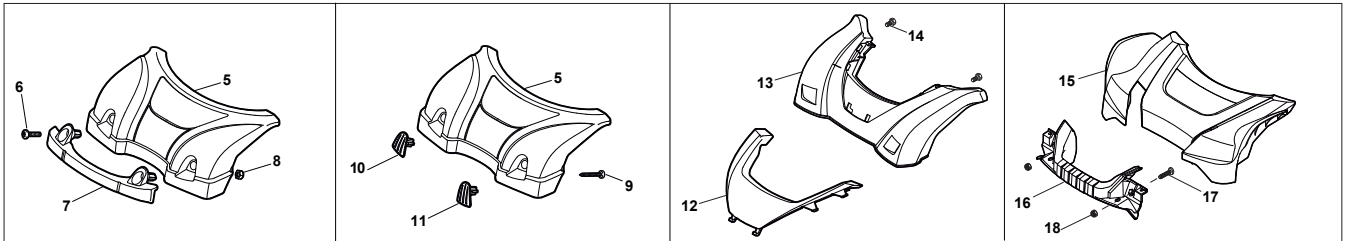

THIS INFORMATION IS NOT INTENDED FOR SALE OR RESALE, AND THIS NOTICE MUST REMAIN ON ALL COPIES.

Fig.	Quantity	Part No	Description	Notes
20	1	322394522/0	Knob	Delta Knob
1	1	381004536/0	Red Deck	
1	1	381004538/0	Red Deck	Side Discharge
1	1	381004562/0	Yellow Deck	
1	1	381004731/0	Grey Deck	Side Discharge
1	1	381004741/0	Grey Deck	
2	1	122534131/0	Pin	
3	1	322322851/0	Lever, Height Adjustment	
4	1	112154510/0	Nut	
5	1	112788512/0	Screw	
6	1	322394503/0	Knob	NT Knob
7	1	112521310/0	Washer	
8	1	112150000/0	Nut	
9	1	112369500/0	Elastic Washer	
10	1	122943013/0	Screw	
11	1	381002029/0	Rod, Height Adjustment	
12	1	112436051/0	Plate	
13	3	112727803/0	Screw	
14	3	112154510/0	Nut	
15	1	112727801/0	Screw	
16	1	381002883/1	Front Wheel Axle	
17	1	112154510/0	Nut	
18	1	112728450/0	Screw	
19	1	322034002/0	Washing Connection	
21	2	322600145/0	Protection, Wheel	
24	4	112521350/0	Washer	
25	4	112155000/0	Nut	
27	2	322600207/0	Protection, Wheel	
31	1	381302827/0	Rear Wheel Axle	
33	4	112728697/0	Screw	
34	2	322545152/0	Plate	
35	4	112728697/0	Screw	
36	2	322785304/1	Support	
37	1	122570120/1	Pinion Left	
38	2	322120114/0	Wheels Crown	
39	6	112728706/0	Screw	
40	1	122570110/1	Pinion Right	
41	1	122446192/0	Spring	