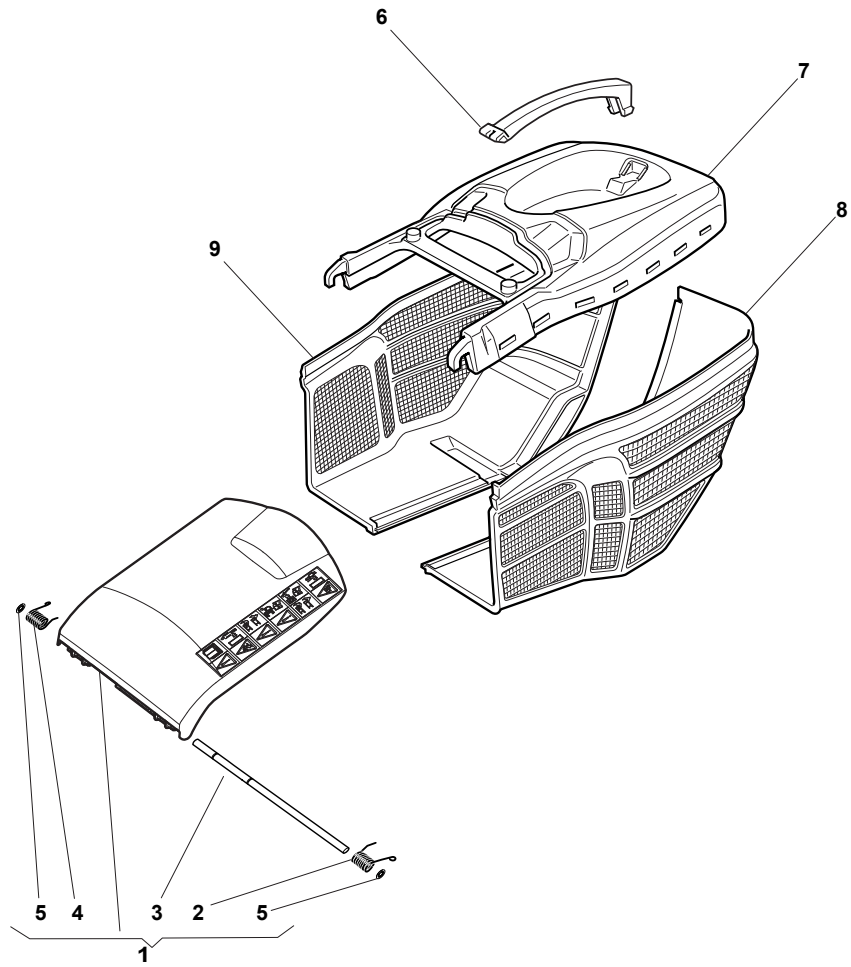

NTL 480 TR - TRQ

WBH Electric steel Grass-Catcher

Issue 8 - 2015

Fig.	Quantity	Part No	Description	Notes
1	1	381008129/0	Stone Guard, Yellow	Yellow
1	1	381008128/0	Stone Guard, Black	Black
2	1	122450466/0	Left Spring	
3	1	122517882/0	Pin	
4	1	122450465/0	Right Spring	
5	2	112604899/0	Crown Fastener	
6	1	322393657/0	Handle	Black
6	1	322393721/0	Handle	Grey
7	1	381486009/0	Grass-Box, Upper	Black
7	1	381486031/0	Grass-Box, Upper	Grey
8	1	322486306/0	Grass-Box, L Lower	Black
9	1	322486305/0	Grass-Box, R Lower	Black