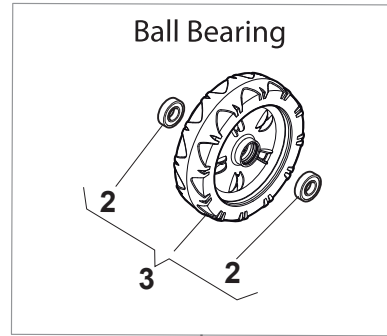

NTD Wheels - Ø 200