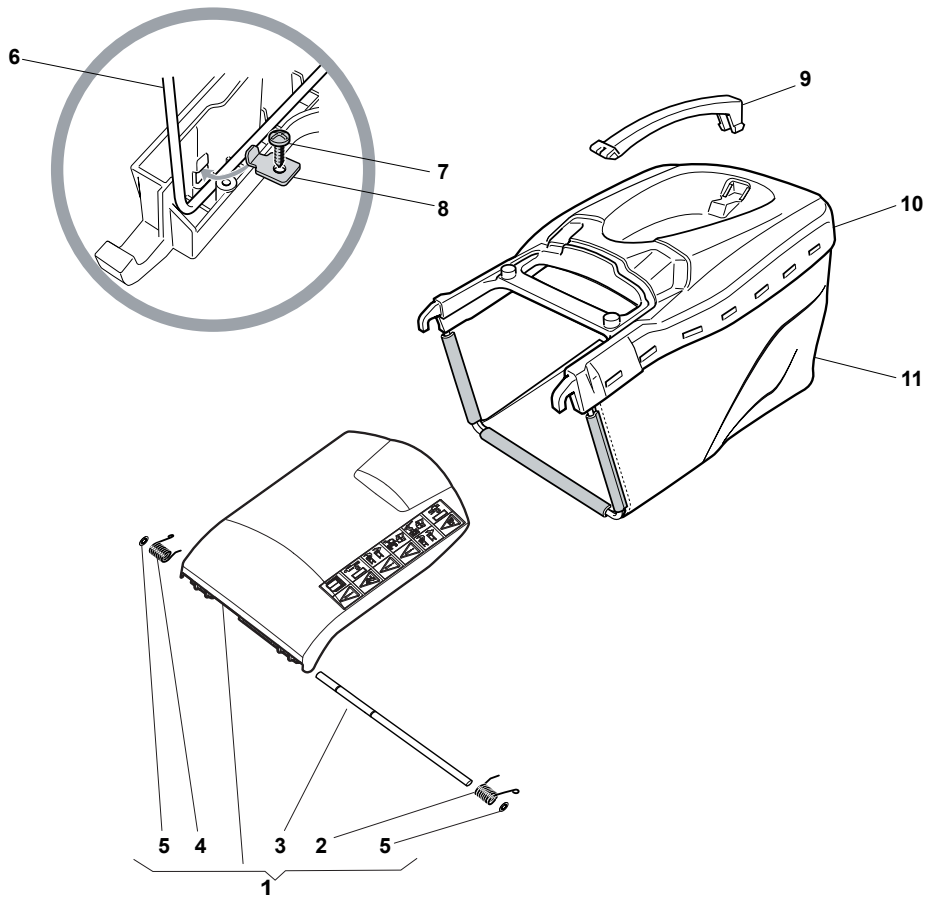

NTL 480 TR - TRQ

WBH Electric steel Grass-Catcher

Issue 8 - 2015

Fig.	Quantity	Part No	Description	Notes
1	1	381008129/0	Stone Guard, Yellow	Yellow
1	1	381008128/0	Stone Guard, Black	Black
2	1	122450466/0	Left Spring	
3	1	122517882/0	Pin	
4	1	122450465/0	Right Spring	
5	2	112604899/0	Crown Fastener	
6	1	122608505/0	Stiffening	
7	2	112728680/0	Screw	
8	2	322545159/0	Plate	
9	1	322393657/0	Handle	Black
9	1	322393721/0	Handle	Grey
10	1	381486009/0	Grass-Box, Upper	Black
10	1	381486031/0	Grass-Box, Upper	Grey
11	1	181002345/0	Box, Fabric