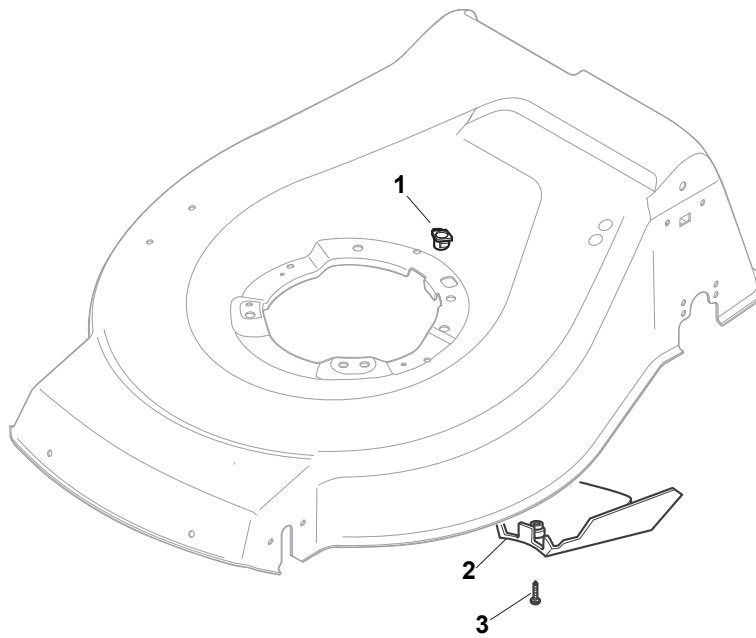

NTL 434 TR-R (ROLLER)

WBH Petrol Steel Protection, Belt

Issue 8 - 2015

Fig.	Quantity	Part No	Description	Notes
1	1	322291150/0	Rubber Insert	
2	1	122060191/1	Belt Protection	
3	1	112727791/0	Screw