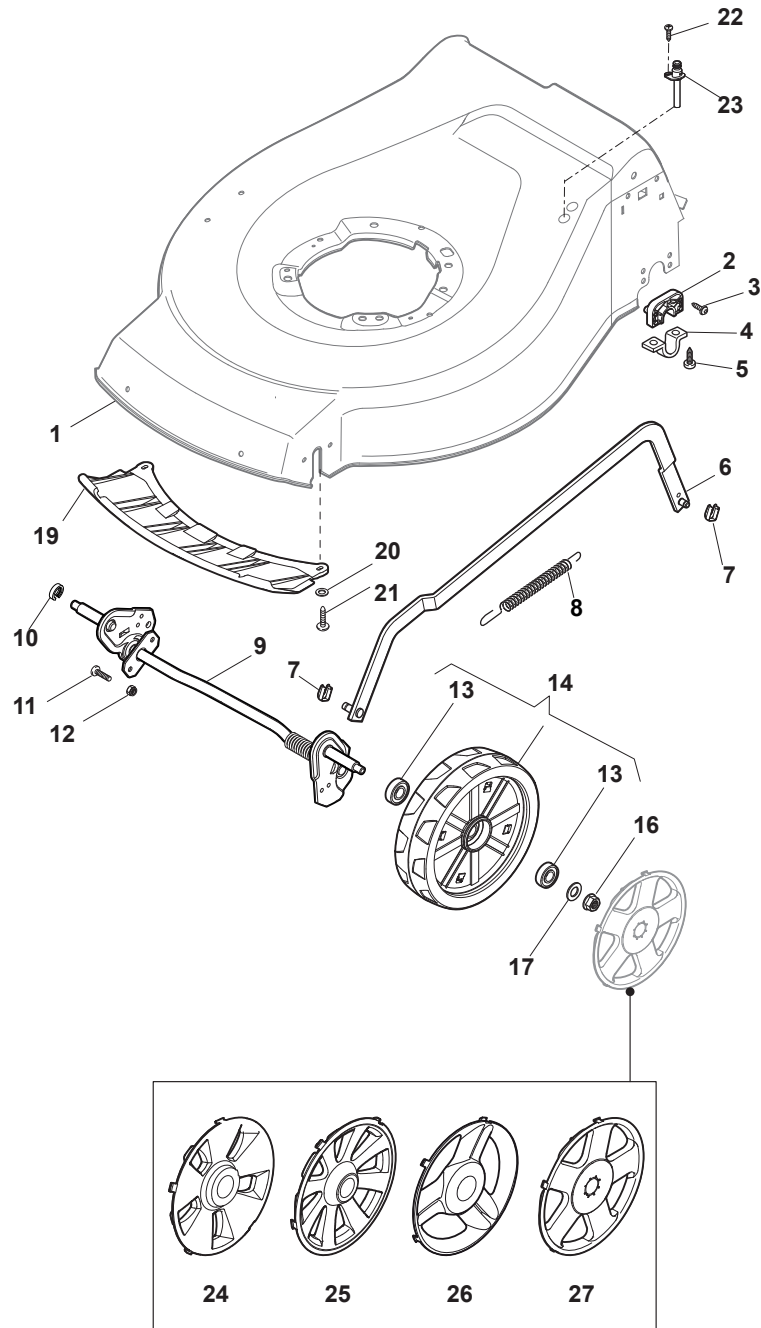

# Parts Catalogue

for model  
**NTL 434 TR-R (Roller)**

- Use GLOBAL GARDEN PRODUCT Genuine Spare Parts specified in the parts list for repair and/or replacement.
- The contents described in the parts list may change due to improvement.
- The drawings of the spare parts are only indicative and might not represent the part in question exactly.
- The indications "right" - "left" - "front" - "rear" refer to the position of the operator when using the machine.
- When placing orders of parts for repair and/or replacement, make sure that the illustrated parts list is the one applying to the machine's year of manufacture, as shown on the identification plate attached to the machine.

# NTL 434 TR-R (ROLLER)

WBH Petrol Steel Deck And Height Adjusting

Issue 8 - 2015

Fig.	Quantity	Part No	Description	Notes
1	1	381004544/0	Red Deck	
2	2	322785304/0	Support	
3	4	112728697/0	Screw	
4	2	322545154/0	Plate	
5	4	112728697/0	Screw	
6	1	381002041/0	Rod, Height Adjustment	
7	2	112436051/0	Plate	
8	1	122446193/0	Spring	
9	1	381302859/0	Rear Wheel Axle	
10	1	122171002/0	Spacer	
11	4	112727803/0	Screw	
12	4	112154510/0	Nut	
14	2	381007448/1	Wheel	
16	2	112155000/0	Nut	
17	2	112521350/0	Washer	
19	1	322500102/0	Front Combi	
20	2	112523000/1	Washer	
21	2	112728124/0	Screw	
22	1	112728450/0	Screw	
23	1	322034002/0	Washing Connection	
24	2	322110636/0	Hub Cap Grey	
25	2	322110638/0	Hub Cap Grey	
25	2	322110647/0	Hub Cap Yellow	
26	2	322110687/0	Hub Cap Grey	
27	2	322110382/0	Hub Cap Grey	