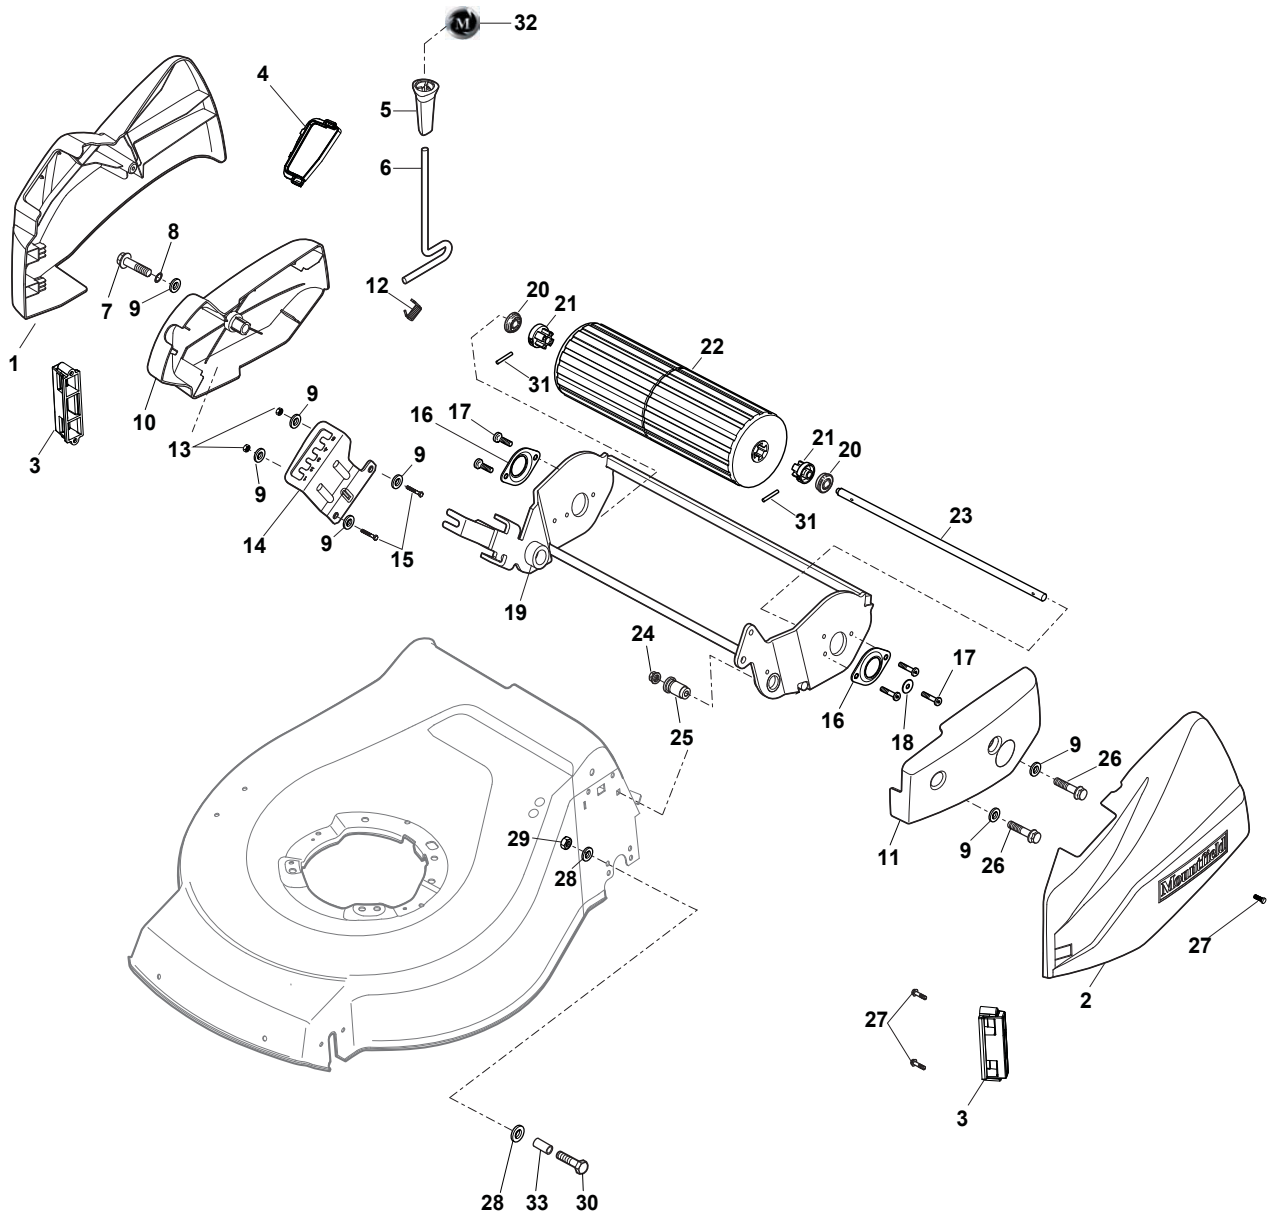

# NTL 434 TR-R (ROLLER)

WBH Petrol Steel Controls

Issue 8 - 2015

Fig.	Quantity	Part No	Description	Notes
1	1	181005525/0	Throttle Cable	for B&S 500-550-575 Series
1	1	181005537/0	Throttle Cable	for GGP RS/RSC/RSCT Engines
1	1	181005501/1	Throttle Cable	for GGP and HONDA Engines
2	1	112735103/0	Screw	
3	1	112523040/0	Washer	

# NTL 434 TR-R (ROLLER)

WBH Petrol Steel Ass.Y Roller

Issue 8 - 2015

Fig.	Quantity	Part No	Description	Notes
30	1	112691700/0	Screw	
26	1	122167840/0	Spacer	
1	1	322060248/0	R Protection	
2	1	322060249/0	L Protection	
3	2	322546053/0	Plate	
4	1	322570209/0	Plate	
5	1	322394516/0	Knob	
6	1	322321547/0	Lever, Height Adjustment	
7	1	112735594/0	Screw	
8	1	119035002/0	Or Ring	
9	7	112523040/0	Washer	
10	2	112735592/0	Screw	
11	2	112620210/0	Elastic Pin	
12	1	122446194/0	Spring	
13	1	112154510/0	Nut	
14	1	322735603/0	Sector, Height Adjustment	
15	2	112727803/0	Screw	
16	2	322207325/0	Bearing	
17	7	112735662/1	Screw	
18	1	122671650/0	Washer	
19	1	381005169/0	Support	
20	2	119216036/0	Bearing	
21	2	322855000/0	Tractor Roller	
22	1	381007401/0	Roller	
23	1	122033361/0	Axle, Roller	
24	2	112293201/0	Nut	
25	2	122785132/0	Roller Support	
28	3	122671651/0	Washer	
29	1	112155015/0	Nut	
31	2	112620210/0	Elastic Pin	