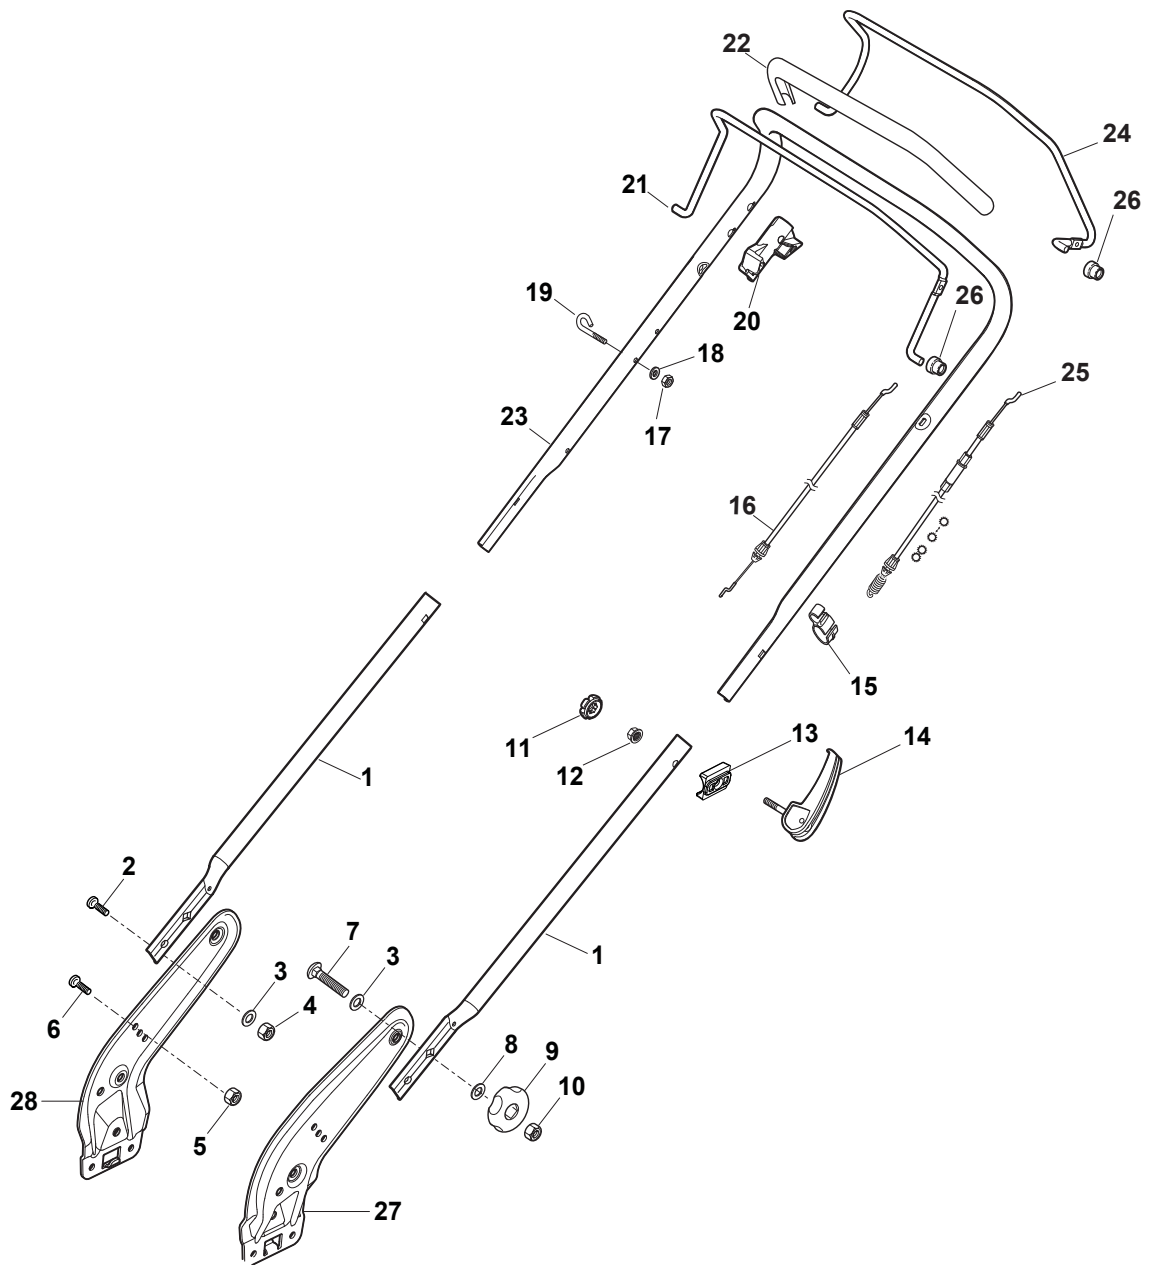

# NTL 434 TR-R (ROLLER)

WBH Petrol Steel Deck And Height Adjusting

Issue 8 - 2015

Fig.	Quantity	Part No	Description	Notes
1	1	381004544/0	Red Deck	
2	2	322785304/0	Support	
3	4	112728697/0	Screw	
4	2	322545154/0	Plate	
5	4	112728697/0	Screw	
6	1	381002041/0	Rod, Height Adjustment	
7	2	112436051/0	Plate	
8	1	122446193/0	Spring	
9	1	381302859/0	Rear Wheel Axle	
10	1	122171002/0	Spacer	
11	4	112727803/0	Screw	
12	4	112154510/0	Nut	
14	2	381007448/1	Wheel	
16	2	112155000/0	Nut	
17	2	112521350/0	Washer	
19	1	322500102/0	Front Combi	
20	2	112523000/1	Washer	
21	2	112728124/0	Screw	
22	1	112728450/0	Screw	
23	1	322034002/0	Washing Connection	
24	2	322110636/0	Hub Cap Grey	
25	2	322110638/0	Hub Cap Grey	
25	2	322110647/0	Hub Cap Yellow	
26	2	322110687/0	Hub Cap Grey	
27	2	322110382/0	Hub Cap Grey	

# NTL 434 TR-R (ROLLER)

WBH Petrol Steel Handle, Upper Part

Issue 8 - 2015

Fig.	Quantity	Part No	Description	Notes
27	1	381005185/0	Right Bracket	Stiga Grey
28	1	381005187/0	Left Bracket	Stiga Grey
25	1	381030092/1	Cable Rear Drive	
1	2	381007048/0	Handle, Lower Part	
2	2	112727803/0	Screw	
3	2	112521330/0	Washer	
4	2	112154510/0	Nut	
5	2	112155000/0	Nut	
6	2	112760605/0	Screw	
7	2	112819120/0	Screw	
8	2	112523060/0	Washer	
9	2	322399804/1	Nut	
10	2	112293200/0	Nut	
11	2	322399835/0	Knob	
12	2	122131750/0	Nut	
13	2	322680016/0	Washer	
14	2	381003253/0	Handle	
15	1	118390020/0	Conduit Clip Caproeurope	
16	1	181030053/0	Cable, Thread Engine Brake	GGP Engine
16	1	181030056/0	Cable, Thread Engine Brake	B&S Engine
16	1	181030070/0	Cable, Thread Engine Brake	Honda Engine
17	1	112154510/0	Nut	
18	1	112521330/0	Washer	
19	1	122430313/0	Guide Spring	
20	1	322545204/0	Fulcrum Pin	
21	1	181003300/1	Lever, Engine Brake Black	
22	1	122291050/0	Handgrip Black	
23	1	381006838/0	Handle, Upper Part Black	
24	1	181003301/0	Drive Control Lever	
26	2	122041966/0	Bushing	
27	1	381005149/0	Right Bracket	Black
28	1	381005151/0	Left Bracket	Black