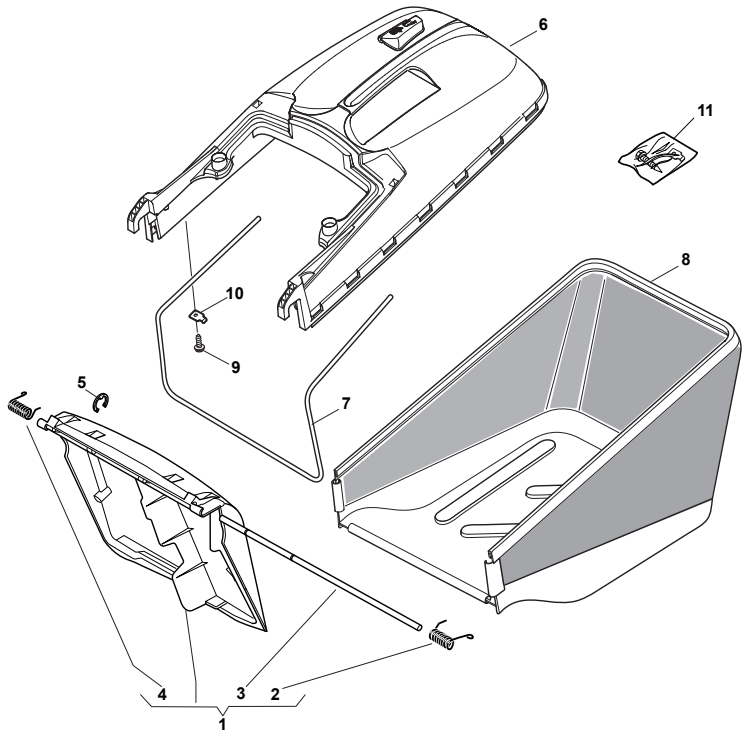

NTL 434 TR-R (ROLLER)

WBH Petrol Steel Grass-Catcher

Issue 8 - 2015

Fig.	Quantity	Part No	Description	Notes
1	1	381008021/2	Stone Guard	Black
2	1	122450466/0	Left Spring	
3	1	122517882/0	Pin	
4	1	122450465/0	Right Spring	
5	1	112000930/0	Benzing Ring	
6	1	381486014/0	Grass-Box, Upper Part	
7	1	122608527/0	Grassc. Lower Stiff.	
8	1	181002223/0	Box, Fabric Black	
9	2	112728680/0	Screw	
10	2	322545159/0	Plate	
11	1	381008707/0	Outfit, Screws