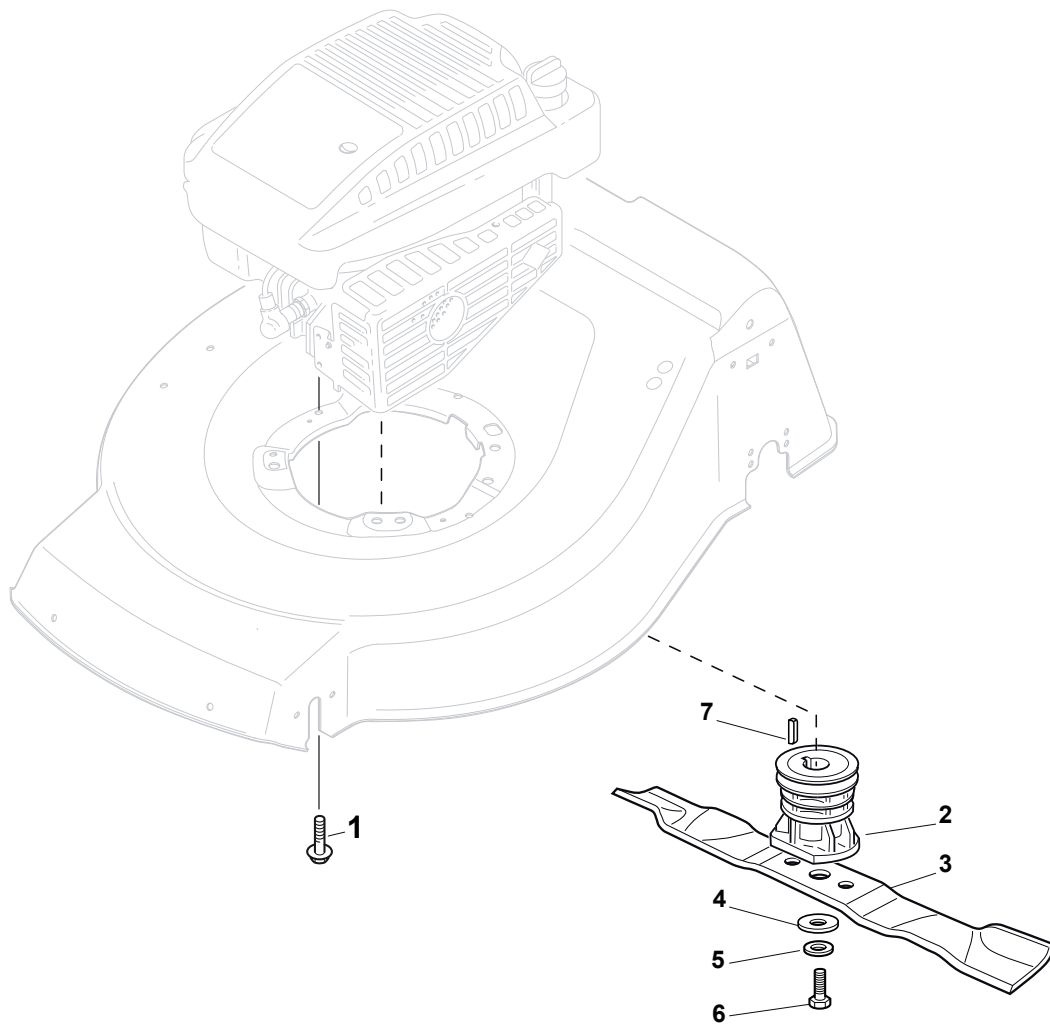

NTL 434 TR-R (ROLLER)

WBH Petrol Steel Blade

Issue 8 - 2015

Fig.	Quantity	Part No	Description	Notes
1	3	112735108/1	Screw	
2	1	122465607/3	Hub With Pulley, Crankshaft Ø 22.2	for B&S and GGP Engines
2	1	122465608/2	Hub With Pulley, Crankshaft Ø 25	for HONDA Engines
3	1	181004341/3	Mulching Blade	
4	1	122160400/0	Elastic Disc	
5	1	112523080/0	Washer	
6	1	112735698/0	Screw	
7	1	112139100/0	Feather, Crankshaft Ø 22,2	for B&S and GGP Engines
7	1	112139150/0	Feather, Crankshaft Ø 25	for HONDA Engines