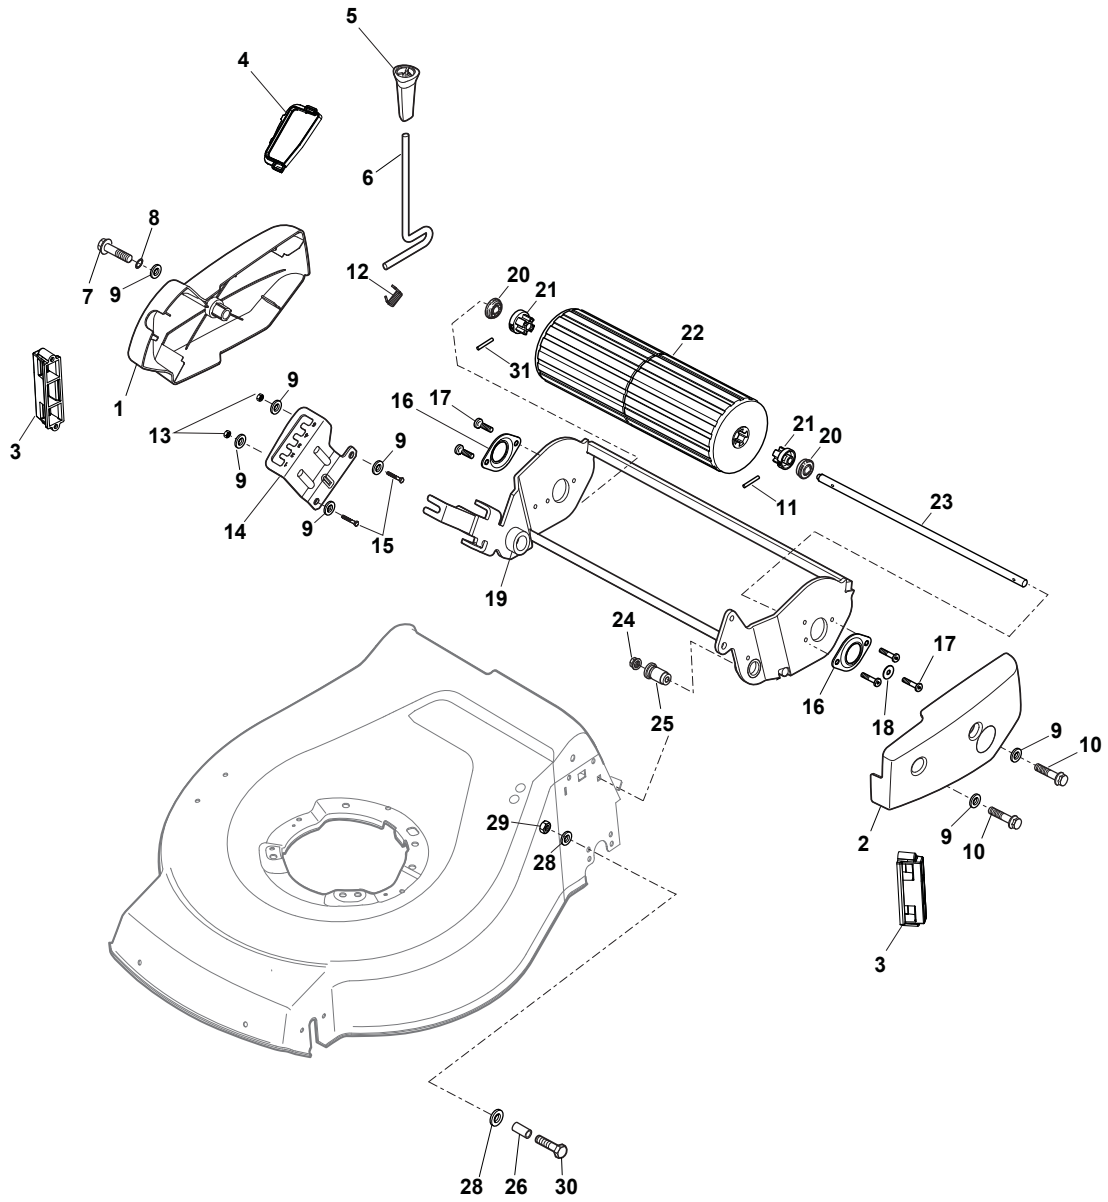

# NTL 434 TR-R (ROLLER)

WBH Petrol Steel Deck And Height Adjusting

Issue 8 - 2015

Fig.	Quantity	Part No	Description	Notes
1	1	381004544/0	Red Deck	
2	2	322785304/0	Support	
3	4	112728697/0	Screw	
4	2	322545154/0	Plate	
5	4	112728697/0	Screw	
6	1	381002041/0	Rod, Height Adjustment	
7	2	112436051/0	Plate	
8	1	122446193/0	Spring	
9	1	381302859/0	Rear Wheel Axle	
10	1	122171002/0	Spacer	
11	4	112727803/0	Screw	
12	4	112154510/0	Nut	
14	2	381007448/1	Wheel	
16	2	112155000/0	Nut	
17	2	112521350/0	Washer	
19	1	322500102/0	Front Combi	
20	2	112523000/1	Washer	
21	2	112728124/0	Screw	
22	1	112728450/0	Screw	
23	1	322034002/0	Washing Connection	
24	2	322110636/0	Hub Cap Grey	
25	2	322110638/0	Hub Cap Grey	
25	2	322110647/0	Hub Cap Yellow	
26	2	322110687/0	Hub Cap Grey	
27	2	322110382/0	Hub Cap Grey	

# NTL 434 TR-R (ROLLER)

WBH Petrol Steel Controls

Issue 8 - 2015

Fig.	Quantity	Part No	Description	Notes
1	1	181005525/0	Throttle Cable	for B&S 500-550-575 Series
1	1	181005537/0	Throttle Cable	for GGP RS/RSC/RSCT Engines
1	1	181005501/1	Throttle Cable	for GGP and HONDA Engines
2	1	112735103/0	Screw	
3	1	112523040/0	Washer	