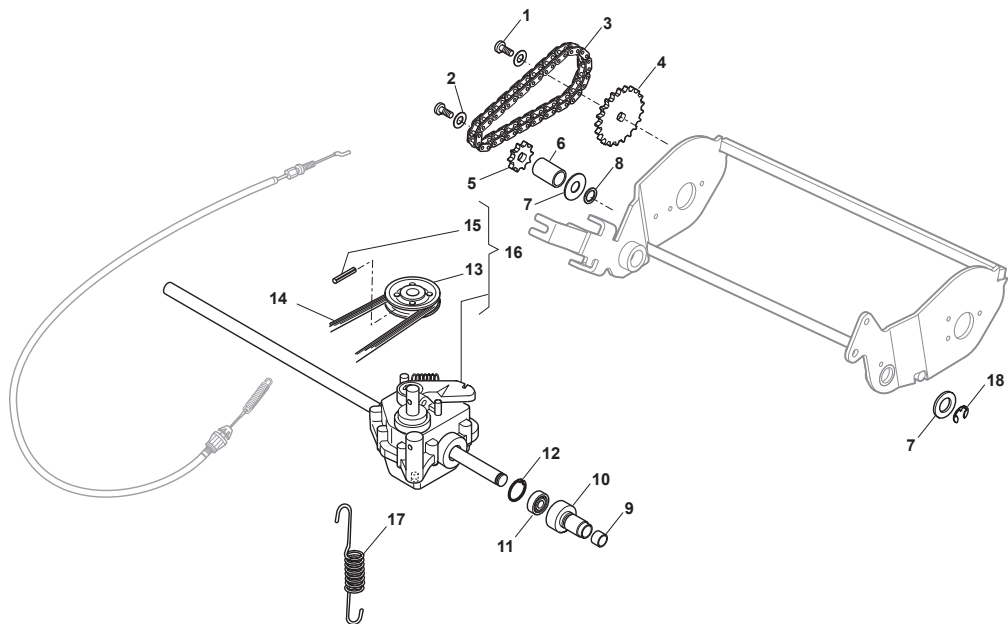

NTL 434 TR-R (ROLLER)

WBH Petrol Steel Roller

Issue 8 - 2015

Fig.	Quantity	Part No	Description	Notes
1	2	112735662/1	Screw	
2	2	112523040/0	Washer	
3	1	115189003/0	Chain	
4	1	122120106/0	Ring Gear	
5	1	122120107/0	Ring Gear	
6	1	122170970/0	Spacer	
7	2	322672151/0	Antifriction Washer	
8	2	321660100/0	Washer	
9	2	322038404/0	Brass	
10	2	322785126/0	Gear Box Support	
11	2	119216035/0	Bearing	
12	2	112610095/0	Snap Ring	
13	1	122601909/0	Pulley	
14	1	135063710/0	Belt	
15	1	112645705/0	Elastic Pin	
16	1	181003077/1	Gear Box	
17	1	125430220/0	Brake Spring	
18	1	112000957/0	Benzing Ring