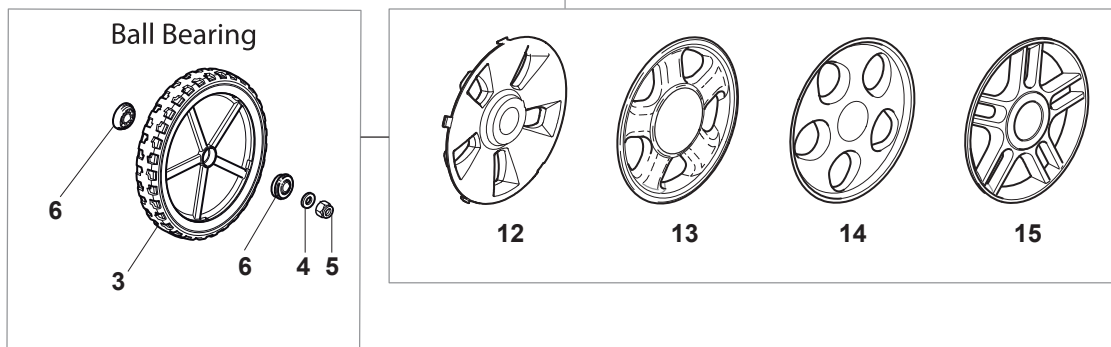

Eco Stiga Wheels - Ø 210

Eco Stiga Wheels - Ø 300

Fig.	Quantity	Part No	Description	Notes
1	2	381007490/0	Wheel	
2	4	119216035/0	Bearing	
3	2	381007391/1	Wheel	
4	8	112521350/0	Washer	
5	8	112155000/0	Nut	
6	4	122122200/0	Bearing	
8	2	322110643/0	Hub Cap Grey	
9	2	322110382/0	Hub Cap Grey	
10	2	322110417/0	Hub Cap Grey	
11	2	322110492/0	Hub Cap Grey	
11	2	322110563/0	Hub Cap Yellow	
12	2	322110644/0	Hub Cap Grey	
13	2	322110511/0	Hub Cap Grey	
14	2	322110590/0	Hub Cap Grey	
15	2	322110560/0	Hub Cap Grey	
15	2	322110564/0	Hub Cap Yellow