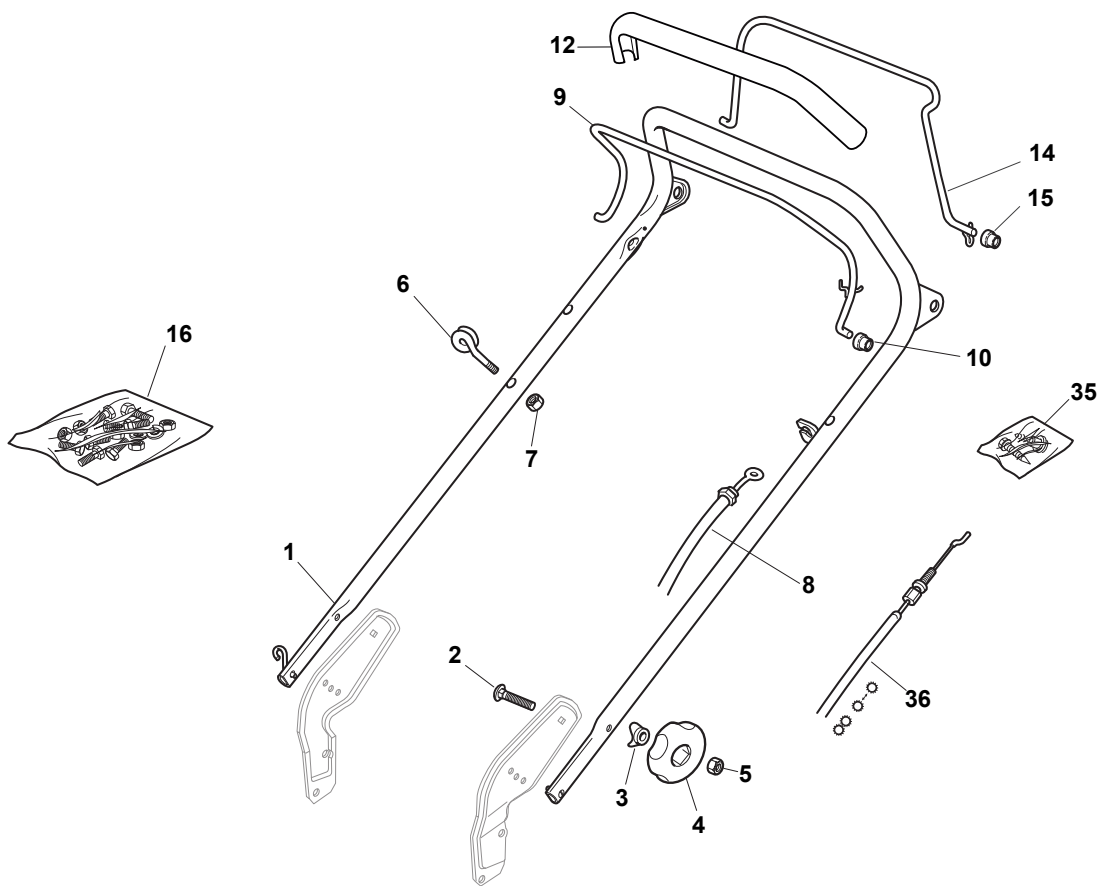

Fig.	Quantity	Part No	Description	Notes
76	1	322393611/2	Height Adjustment Handle	
78	1	112293201/0	Nut	
79	1	112622640/0	Pin	
80	1	122446175/0	Spring	
82	2	122675100/0	Washer	
83	6	112728691/0	Screw	
84	2	322120110/0	Wheels Crown	
171	1	322140224/0	Mulching Deflector	

Fig.	Quantity	Part No	Description	Notes
1	1	381006861/0	Handle, Upper Part	
2	2	112819120/0	Screw	
3	2	122671651/0	Washer	
4	2	322399804/1	Nut	
5	2	112293200/0	Nut	
6	1	122430309/0	Spring	
7	1	112154330/0	Nut	
8	1	181000616/1	Cable, Thread Engine Brake	GGP Engine
8	1	181000616/1	Cable, Thread Engine Brake	Honda Engine
8	1	181000634/0	Cable, Thread Engine Brake	B&S 575/550 Series
8	1	181000757/0	Cable, Thread Engine Brake	B&S 625/675 Series
9	1	181003291/3	Lever, Engine Brake	
10	2	122041966/0	Bushing	
12	1	122291050/0	Handgrip Black	
14	1	181003288/1	Driving Lever	
15	2	322041965/1	Bushing	
16	1	381008610/1	Outfit, Screws	
35	1	381008609/0	Outfit, Screws	
36	1	381000669/0	Cable Rear Drive	(General Transmission)
36	1	381000673/0	Cable Rear Drive	(Bi. Ci. Di.)