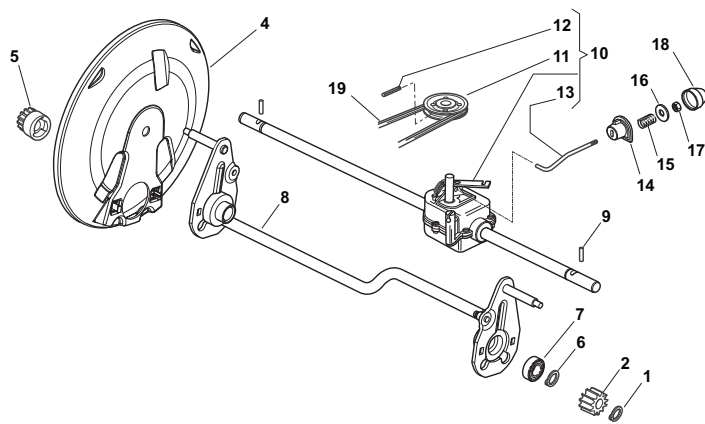

Fig.	Quantity	Part No	Description	Notes
3	1	381003472/0	Lever, Engine Brake	Black
1	1	381006670/2	Handle Tube	
2	1	381003349/0	Lever, Driving	
3	1	381003344/0	Lever, Engine Brake	Red
4	1	122430309/0	Spring	
5	1	112154330/0	Nut	
6	2	381007046/0	Handle Black Upper Part Dmxdp	
6	2	381007047/0	Handle Grey Upper Part	
7	4	112735662/1	Screw	
8	4	322041967/1	Bushing	
9	3	112154510/0	Nut	
10	2	112728721/0	Screw	
11	1	112727786/0	Screw	
12	1	181030101/0	Cable, Thread Engine Brake	
13	1	381030078/0	Cable Rear Drive	
14	1	322551639/0	Fixed Plate	
15	2	322806644/0	Protection	
16	2	112727812/0	Screw	
17	2	112523000/1	Washer	
19	1	322488301/0	Joint Sleeve Grey Right	
20	1	322488303/0	Joining Sleeve Grey Left	
21	2	122671651/0	Washer	
22	2	112819105/0	Screw	
23	2	322399804/1	Nut	
24	2	112293200/0	Nut	
25	2	112793301/0	Screw	
26	2	112155000/0	Nut	
27	2	118203854/0	Screw	

Fig.	Quantity	Part No	Description	Notes
1	2	112608600/0	Seeger	
2	1	122570120/1	Pinion Left	
4	2	322600160/0	Protection, Wheel	
5	1	122570110/1	Pinion Right	
6	2	112608600/0	Seeger	
7	2	119216035/0	Bearing	
8	1	381002863/0	Rear Wheel Axle	
9	2	122753000/0	Pin	
10	1	181003079/1	Gear Box (Black)	
11	1	122601909/0	Pulley	
12	1	112645705/0	Elastic Pin	
13	1	122033281/0	Adjustment Rod	
14	1	122041957/1	Bushing	
15	1	122450063/0	Spring	
16	1	322680009/0	Washer	
17	1	112154510/0	Nut	
18	1	122110230/0	Hub Cover	
19	1	135064195/0	Belt	

Eco Stiga Wheels - Ø 210

Eco Stiga Wheels - Ø 300

Fig.	Quantity	Part No	Description	Notes
1	2	381007490/0	Wheel	
2	4	119216035/0	Bearing	
3	2	381007391/1	Wheel	
4	8	112521350/0	Washer	
5	8	112155000/0	Nut	
6	4	122122200/0	Bearing	
8	2	322110643/0	Hub Cap Grey	
9	2	322110382/0	Hub Cap Grey	
10	2	322110417/0	Hub Cap Grey	
11	2	322110492/0	Hub Cap Grey	
11	2	322110563/0	Hub Cap Yellow	
12	2	322110644/0	Hub Cap Grey	
13	2	322110511/0	Hub Cap Grey	
14	2	322110590/0	Hub Cap Grey	
15	2	322110560/0	Hub Cap Grey	
15	2	322110564/0	Hub Cap Yellow	