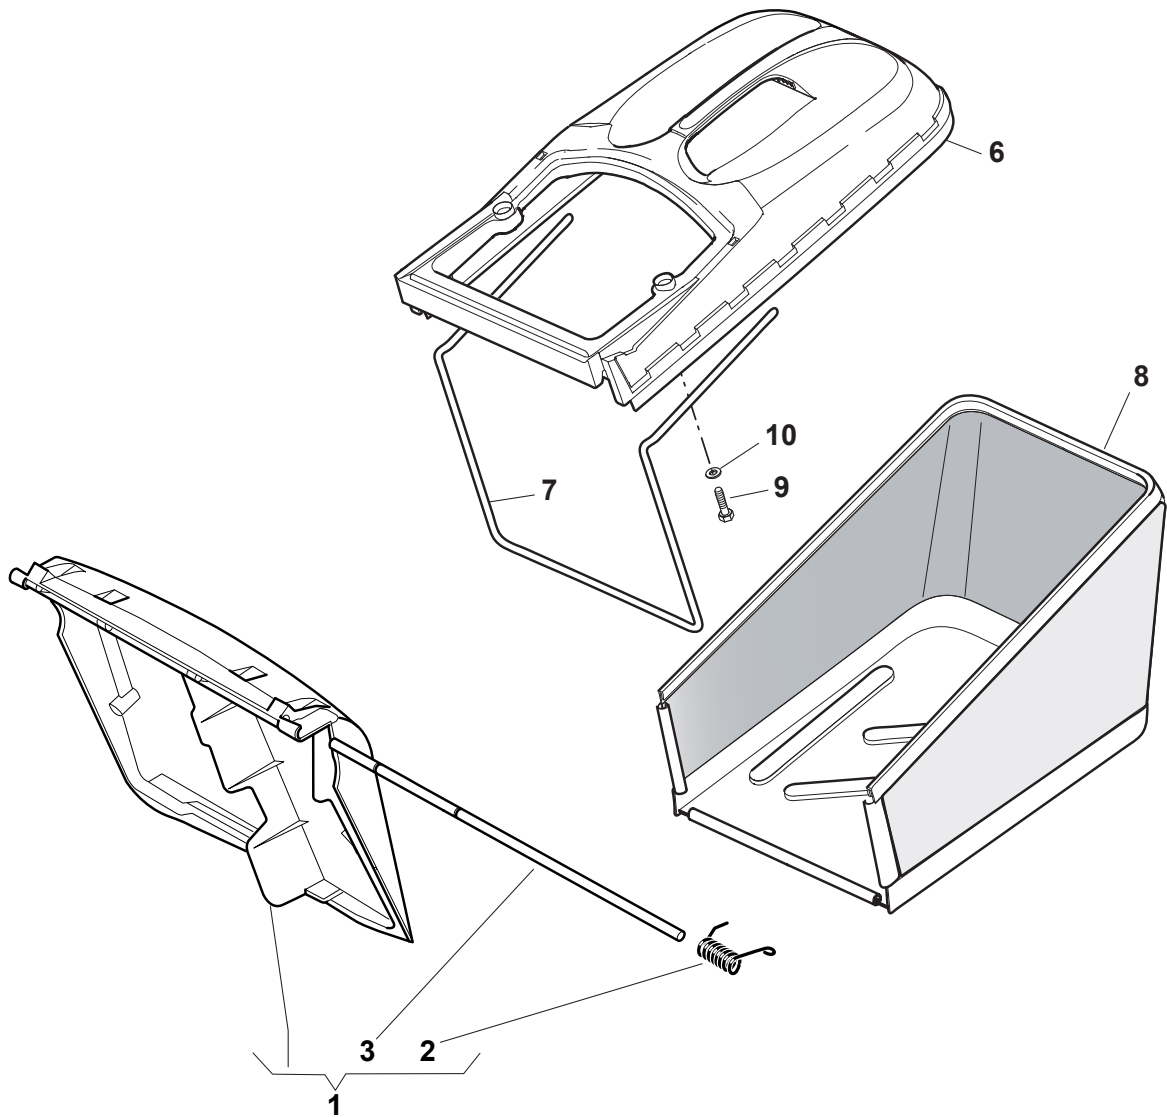

Fig.	Quantity	Part No	Description	Notes
1	1	381008050/0	Stone Guard, Black	Black
1	1	381008108/0	Stone Guard, White	White
2	1	122451000/0	Spring	
3	1	122517856/1	Pin	
6	1	322486102/0	Fabrix/Plastic Grassc. Upper P	
7	1	122608526/0	Grasscatch. Lower Stiffening A	
8	1	181002212/0	Box, Fabric	
9	2	112728680/0	Screw	
10	2	112523050/0	Washer