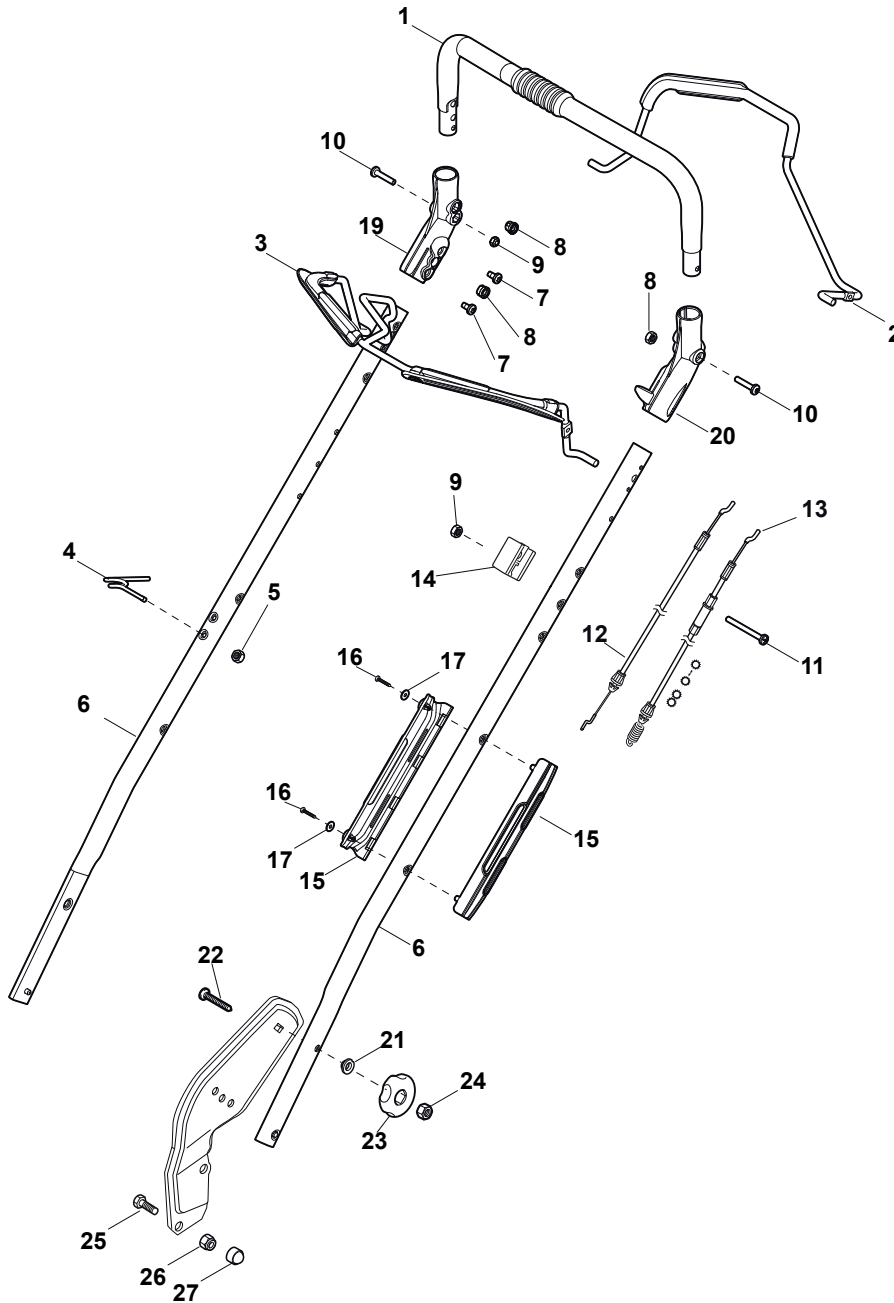

Fig.	Quantity	Part No	Description	Notes
3	1	381003472/0	Lever, Engine Brake	Black
1	1	381006670/2	Handle Tube	
2	1	381003349/0	Lever, Driving	
3	1	381003344/0	Lever, Engine Brake	Red
4	1	122430309/0	Spring	
5	1	112154330/0	Nut	
6	2	381007046/0	Handle Black Upper Part Dmxnp	
6	2	381007047/0	Handle Grey Upper Part	
7	4	112735662/1	Screw	
8	4	322041967/1	Bushing	
9	3	112154510/0	Nut	
10	2	112728721/0	Screw	
11	1	112727786/0	Screw	
12	1	181030077/0	Cable, Thread Engine Brake	
13	1	381030078/0	Cable Rear Drive	
14	1	181007145/0	Throttle Cable	B&S Engine
14	1	181007199/0	Throttle Cable	Honda / GGP Engine
15	2	322806644/0	Protection	
16	2	112727812/0	Screw	
17	2	112523000/1	Washer	
19	1	322488301/0	Joint Sleeve Grey Right	
20	1	322488303/0	Joining Sleeve Grey Left	
21	2	122671651/0	Washer	
22	2	112819105/0	Screw	
23	2	322399804/1	Nut	
24	2	112293200/0	Nut	
25	2	112793301/0	Screw	
26	2	112155000/0	Nut	
27	2	118203854/0	Screw	

Fig.	Quantity	Part No	Description	Notes
1	2	112608600/0	Seeger	
2	1	122570120/1	Pinion Left	
4	2	322600160/0	Protection, Wheel	
5	1	122570110/1	Pinion Right	
6	2	112608600/0	Seeger	
7	2	119216035/0	Bearing	
8	1	381002863/0	Rear Wheel Axle	
9	2	122753000/0	Pin	
10	1	181003079/1	Gear Box (Black)	
11	1	122601909/0	Pulley	
12	1	112645705/0	Elastic Pin	
13	1	122033281/0	Adjustment Rod	
14	1	122041957/1	Bushing	
15	1	122450063/0	Spring	
16	1	322680009/0	Washer	
17	1	112154510/0	Nut	
18	1	122110230/0	Hub Cover	
19	1	135064195/0	Belt	

Fig.	Quantity	Part No	Description	Notes
1	1	122465638/1	Hub With Pulley, Crankshaft Ø 22.2	
2	1	181004366/2	Blade	
3	1	122160400/0	Elastic Disc	
4	1	112523080/0	Washer	
5	1	112736815/0	Screw	
6	1	112139100/0	Feather, Crankshaft Ø 22,2	
7	3	112154210/0	Nut	
8	3	122170835/0	Spacer	
9	3	112521350/0	Washer	
10	1	322170964/0	Protection	
11	3	112692050/0	Screw	