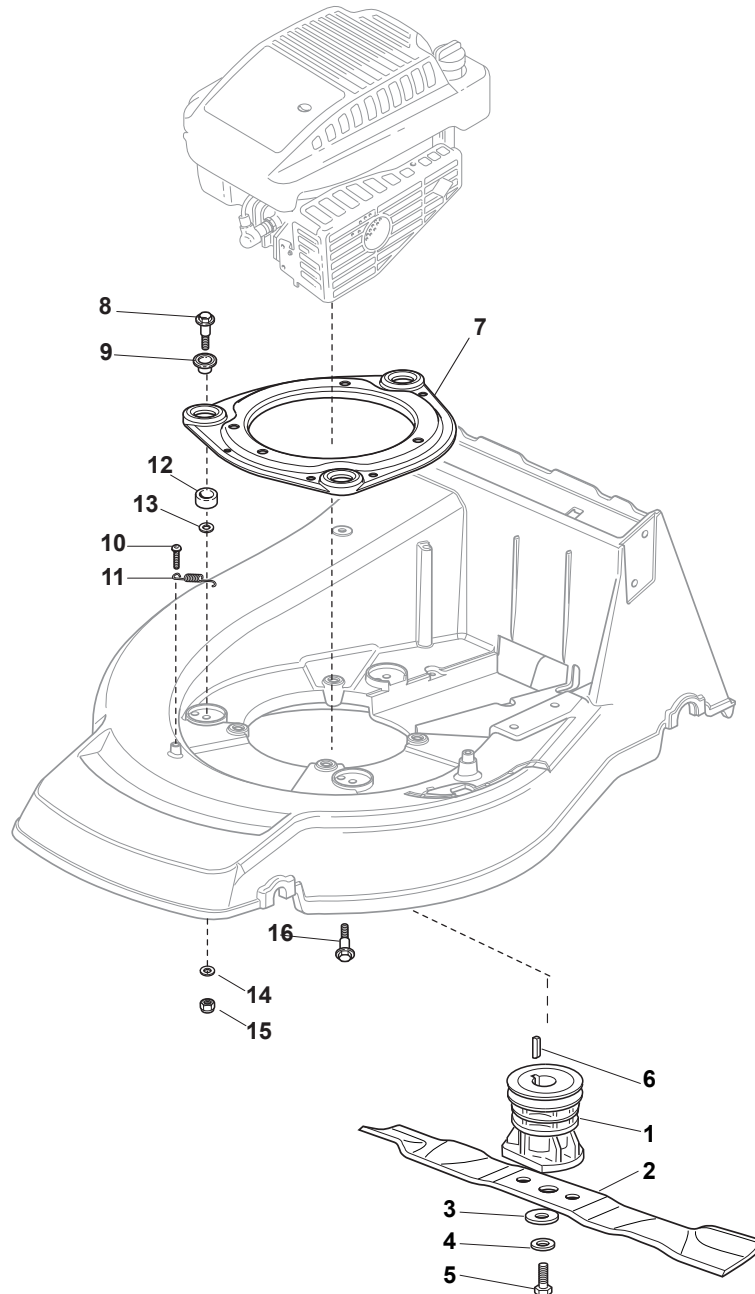

Fig.	Quantity	Part No	Description	Notes
1	2	112608600/0	Seeger	
2	1	122570120/1	Pinion Left	
4	2	322600160/0	Protection, Wheel	
5	1	122570110/1	Pinion Right	
6	2	112608600/0	Seeger	
7	2	119216035/0	Bearing	
8	1	381002863/0	Rear Wheel Axle	
9	2	122753000/0	Pin	
10	1	181003079/1	Gear Box (Black)	
11	1	122601909/0	Pulley	
12	1	112645705/0	Elastic Pin	
13	1	122033281/0	Adjustment Rod	
14	1	122041957/1	Bushing	
15	1	122450063/0	Spring	
16	1	322680009/0	Washer	
17	1	112154510/0	Nut	
18	1	122110230/0	Hub Cover	
19	1	135064195/0	Belt	

Fig.	Quantity	Part No	Description	Notes
2	1	181004381/1	Blade Standard	
3	1	122160400/0	Elastic Disc	
4	1	112523080/0	Washer	
5	1	112735698/0	Screw	
6	1	112139100/0	Feather, Crankshaft Ø 22,2	for B&S and GGP Engines
6	1	112139150/0	Feather, Crankshaft Ø 25	for HONDA Engines
7	1	112692080/0	Screw	for B&S Engine
7	2	112691800/0	Screw	for B&S Engine
7	3	112691600/0	Screw	for GGP Engine
7	3	112691900/0	Screw	for HONDA Engine
8	3	112155000/0	Nut	
9	3	112521350/0	Washer	
1	1	122465607/3	Hub With Pulley, Crankshaft Ø 22.2	for B&S and GGP Engines
1	1	122465608/2	Hub With Pulley, Crankshaft Ø 25	for HONDA Engines

Fig.	Quantity	Part No	Description	Notes
1	1	122465638/1	Hub With Pulley, Crankshaft Ø 22.2	
2	1	181004366/2	Blade	
3	1	122160400/0	Elastic Disc	
4	1	112523080/0	Washer	
5	1	112736815/0	Screw	
6	1	112139100/0	Feather, Crankshaft Ø 22,2	
7	3	112154210/0	Nut	
8	3	122170835/0	Spacer	
9	3	112521350/0	Washer	
10	1	322170964/0	Protection	
11	3	112692050/0	Screw	