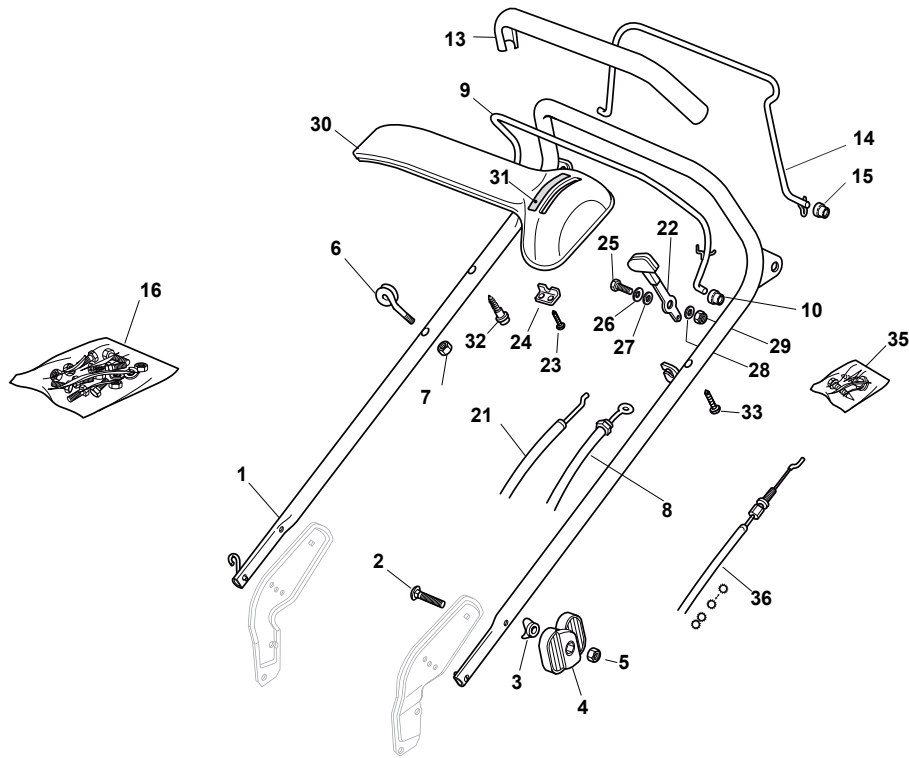

Fig.	Quantity	Part No	Description	Notes
76	1	322393611/2	Height Adjustment Handle	
78	1	112293201/0	Nut	
79	1	112622640/0	Pin	
80	1	122446175/0	Spring	
82	2	122675100/0	Washer	
83	6	112728691/0	Screw	
84	2	322120110/0	Wheels Crown	
171	1	322140224/0	Mulching Deflector	

Fig.	Quantity	Part No	Description	Notes
1	1	381006861/0	Handle, Upper Part	
2	2	112819120/0	Screw	
3	2	122671651/0	Washer	
4	2	322399804/1	Nut	
5	2	112293200/0	Nut	
6	1	122430309/0	Spring	
7	1	112154330/0	Nut	
8	1	181000616/1	Cable, Thread Engine Brake	GGP Engine
8	1	181000616/1	Cable, Thread Engine Brake	Honda Engine
8	1	181000634/0	Cable, Thread Engine Brake	B&S 575/550 Series
8	1	181000757/0	Cable, Thread Engine Brake	B&S 625/675 Series
8	1	181030006/0	Cable, Thread Engine Brake	B&S 700/750 Series
9	1	181003291/3	Lever, Engine Brake	
10	2	122041966/0	Bushing	
13	1	122291050/0	Handgrip Black	
14	1	181003288/1	Driving Lever	
15	2	322041965/1	Bushing	
16	1	381008610/1	Outfit, Screws	
21	1	481007160/0	Throttle Cable	
22	1	381007221/0	Dashboard Throttle Lever	SV40-RV 40-V35 Engine / B&S 450-500 Series
22	1	381007280/2	Dashboard Throttle Lever	Honda Engine / B&S 625-675-700 Series / GGP 140-160-196cc
23	2	112735105/0	Screw	
24	1	322981467/0	Plate	
25	1	112791500/0	Screw	
26	1	112530060/0	Spring Washer	
27	1	112523040/0	Washer	
28	1	112523040/0	Washer	
29	1	112154510/0	Nut	
31	1	114356743/1	Label	Honda / GGP Engine
31	1	114356744/1	Label	B&S 675 Series
31	1	114356905/0	Label	B&S 575/550 Series
31	1	114357646/1	Label	Honda Engine
32	1	122943006/0	Screw	
33	1	112728460/0	Screw	
35	1	381008609/0	Outfit, Screws	
36	1	381000669/0	Cable Rear Drive	(Bi. Ci. Di.)
36	1	381000673/0	Cable Rear Drive	(General Transmission)
38	1	422120172/0	Black Dashboard	
38	1	422120173/0	Red Dashboard	
38	1	422120174/0	Yellow Dashboard	