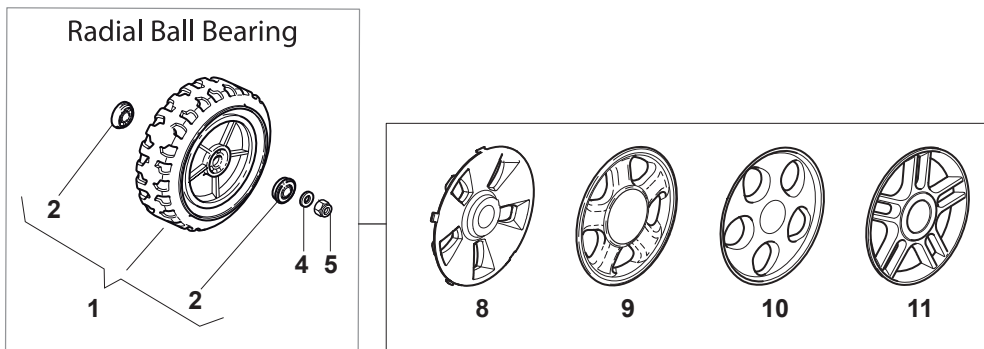

Eco Stiga Wheels - Ø 210

Eco Stiga Wheels - Ø 300

Fig.	Quantity	Part No	Description	Notes
1	2	381007490/0	Wheel	
2	4	119216035/0	Bearing	
3	2	381007391/1	Wheel	
4	8	112521350/0	Washer	
5	8	112155000/0	Nut	
6	4	122122200/0	Bearing	
8	2	322110643/0	Hub Cap Grey	
9	2	322110382/0	Hub Cap Grey	
10	2	322110417/0	Hub Cap Grey	
11	2	322110492/0	Hub Cap Grey	
11	2	322110563/0	Hub Cap Yellow	
12	2	322110644/0	Hub Cap Grey	
13	2	322110511/0	Hub Cap Grey	
14	2	322110590/0	Hub Cap Grey	
15	2	322110560/0	Hub Cap Grey	
15	2	322110564/0	Hub Cap Yellow