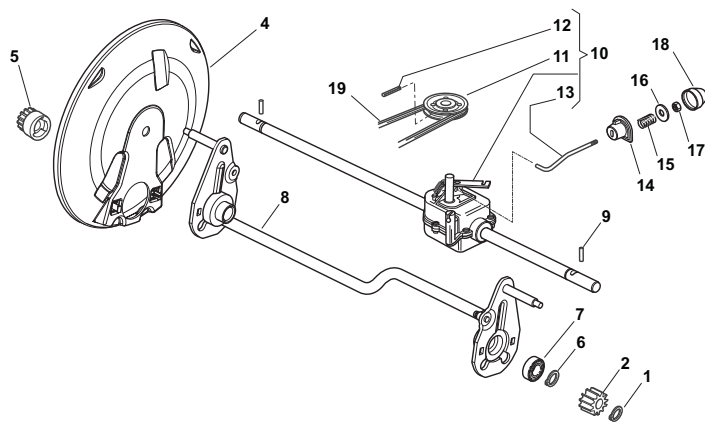

Fig.	Quantity	Part No	Description	Notes
1	1	322109530/0	Battery Cover	Only for PAN models
5	1	118120052/0	Battery	
6	1	118204120/0	Battery Charger	(CE)
6	1	118204121/0	Battery Charger	(UK)
7	1	118204192/3	Electric Start Wire	
7	1	118204198/0	Electric Start Wire	
8	1	322722801/0	Starting Block Outer Half-Bearing	
9	1	322722808/0	Inner Starting Block	
10	2	112728702/0	Screw	
12	1	118450051/0	Switch	
13	1	118210016/1	Starting Key	

Fig.	Quantity	Part No	Description	Notes
1	1	118120052/0	Battery	
2	1	118204192/3	Electric Start Wire	
2	1	118204198/0	Electric Start Wire	
3	1	118450051/0	Switch	
4	1	118204120/0	Battery Charger	(CE)
4	1	118204121/0	Battery Charger	(UK)
5	1	118210016/1	Starting Key	

Fig.	Quantity	Part No	Description	Notes
1	2	112608600/0	Seeger	
2	1	122570120/1	Pinion Left	
4	2	322600160/0	Protection, Wheel	
5	1	122570110/1	Pinion Right	
6	2	112608600/0	Seeger	
7	2	119216035/0	Bearing	
8	1	381002863/0	Rear Wheel Axle	
9	2	122753000/0	Pin	
10	1	181003079/1	Gear Box (Black)	
11	1	122601909/0	Pulley	
12	1	112645705/0	Elastic Pin	
13	1	122033281/0	Adjustment Rod	
14	1	122041957/1	Bushing	
15	1	122450063/0	Spring	
16	1	322680009/0	Washer	
17	1	112154510/0	Nut	
18	1	122110230/0	Hub Cover	
19	1	135064195/0	Belt	

Eco Stiga Wheels - Ø 210

Eco Stiga Wheels - Ø 300

Fig.	Quantity	Part No	Description	Notes
1	2	381007490/0	Wheel	
2	4	119216035/0	Bearing	
3	2	381007391/1	Wheel	
4	8	112521350/0	Washer	
5	8	112155000/0	Nut	
6	4	122122200/0	Bearing	
8	2	322110643/0	Hub Cap Grey	
9	2	322110382/0	Hub Cap Grey	
10	2	322110417/0	Hub Cap Grey	
11	2	322110492/0	Hub Cap Grey	
11	2	322110563/0	Hub Cap Yellow	
12	2	322110644/0	Hub Cap Grey	
13	2	322110511/0	Hub Cap Grey	
14	2	322110590/0	Hub Cap Grey	
15	2	322110560/0	Hub Cap Grey	
15	2	322110564/0	Hub Cap Yellow	