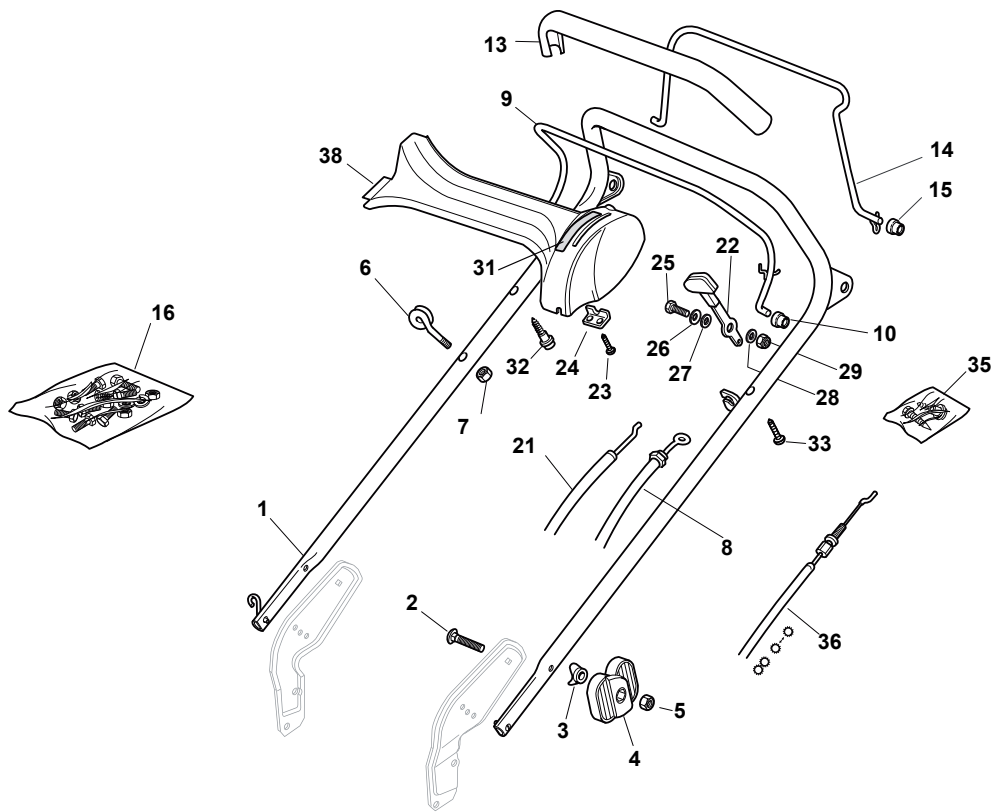

Fig.	Quantity	Part No	Description	Notes
76	1	322393611/2	Height Adjustment Handle	
78	1	112293201/0	Nut	
79	1	112622640/0	Pin	
80	1	122446175/0	Spring	
82	2	122675100/0	Washer	
83	6	112728691/0	Screw	
84	2	322120110/0	Wheels Crown	
171	1	322140224/0	Mulching Deflector	

Fig.	Quantity	Part No	Description	Notes
1	1	381006861/0	Handle, Upper Part	
2	2	112819120/0	Screw	
3	2	122671651/0	Washer	
4	2	322399804/1	Nut	
5	2	112293200/0	Nut	
6	1	122430309/0	Spring	
7	1	112154330/0	Nut	
8	1	181000616/1	Cable, Thread Engine Brake	GGP Engine
8	1	181000616/1	Cable, Thread Engine Brake	Honda Engine
8	1	181000634/0	Cable, Thread Engine Brake	B&S 575/550 Series
8	1	181000757/0	Cable, Thread Engine Brake	B&S 625/675 Series
9	1	181003291/3	Lever, Engine Brake	
10	2	122041966/0	Bushing	
12	1	122291050/0	Handgrip Black	
14	1	181003288/1	Driving Lever	
15	2	322041965/1	Bushing	
16	1	381008610/1	Outfit, Screws	
35	1	381008609/0	Outfit, Screws	
36	1	381000669/0	Cable Rear Drive	(General Transmission)
36	1	381000673/0	Cable Rear Drive	(Bi. Ci. Di.)