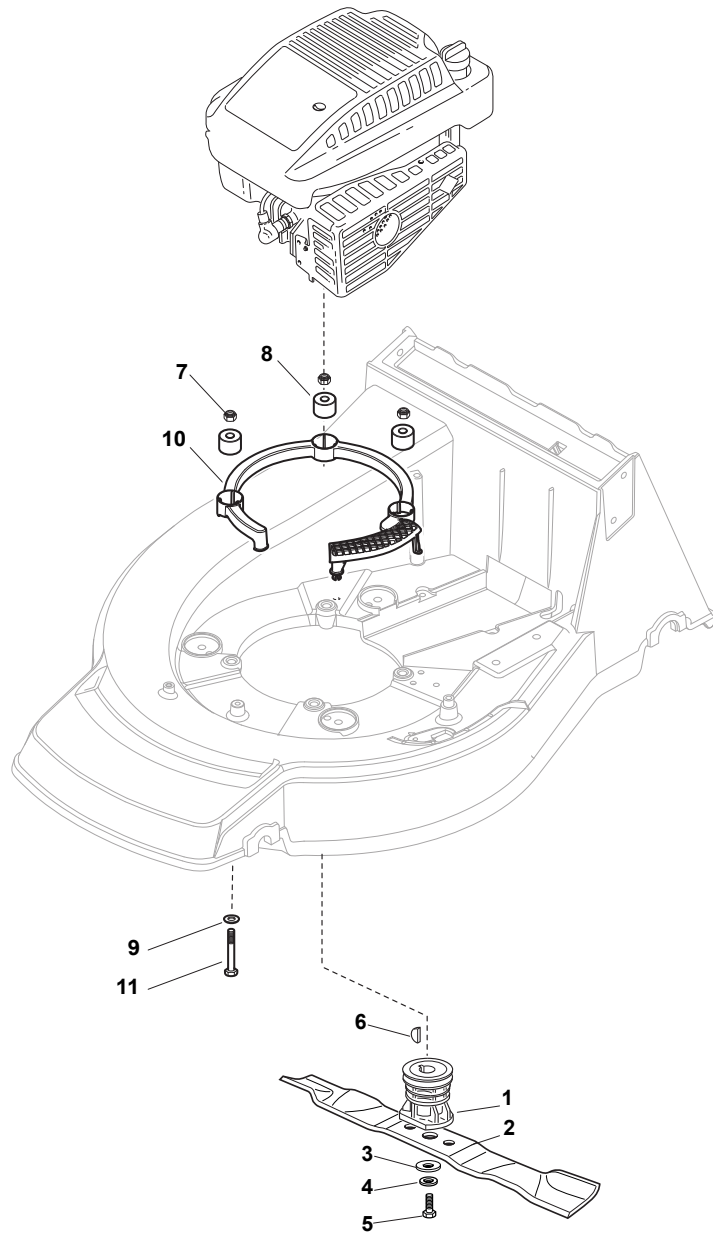

Fig.	Quantity	Part No	Description	Notes
1	2	112608600/0	Seeger	
2	1	122570120/1	Pinion Left	
4	2	322600160/0	Protection, Wheel	
5	1	122570110/1	Pinion Right	
6	2	112608600/0	Seeger	
7	2	119216035/0	Bearing	
8	1	381002863/0	Rear Wheel Axle	
9	2	122753000/0	Pin	
10	1	181003079/1	Gear Box (Black)	
11	1	122601909/0	Pulley	
12	1	112645705/0	Elastic Pin	
13	1	122033281/0	Adjustment Rod	
14	1	122041957/1	Bushing	
15	1	122450063/0	Spring	
16	1	322680009/0	Washer	
17	1	112154510/0	Nut	
18	1	122110230/0	Hub Cover	
19	1	135064195/0	Belt	

Fig.	Quantity	Part No	Description	Notes
1	1	122465638/1	Hub With Pulley, Crankshaft Ø 22.2	for B&S and GGP Engines
1	1	122465639/1	Hub With Pulley, Crankshaft Ø 25	for HONDA Engines
2	1	181004383/0	Blade, AVS	
3	1	122160400/0	Elastic Disc	
4	1	112523080/0	Washer	
5	1	112736815/0	Screw	
6	1	112139100/0	Feather, Crankshaft Ø 22,2	for B&S and GGP Engines
6	1	112139150/0	Feather, Crankshaft Ø 25	for HONDA Engines
7	1	322207223/0	Flange	
8	3	122524329/0	Pin	
9	3	322672201/0	Washer	
10	1	112729601/1	Screw	
11	1	122450445/0	Spring	
12	3	322250012/0	No Vibrations Rubber	
13	3	122671651/0	Washer	
14	3	112521350/0	Washer	
15	3	112155000/0	Nut	
16	3	112735108/1	Screw	for Honda Engine

Fig.	Quantity	Part No	Description	Notes
1	1	122465638/1	Hub With Pulley, Crankshaft Ø 22.2	
2	1	181004366/2	Blade	
3	1	122160400/0	Elastic Disc	
4	1	112523080/0	Washer	
5	1	112736815/0	Screw	
6	1	112139100/0	Feather, Crankshaft Ø 22,2	
7	3	112154210/0	Nut	
8	3	122170835/0	Spacer	
9	3	112521350/0	Washer	
10	1	322170964/0	Protection	
11	3	112692050/0	Screw	