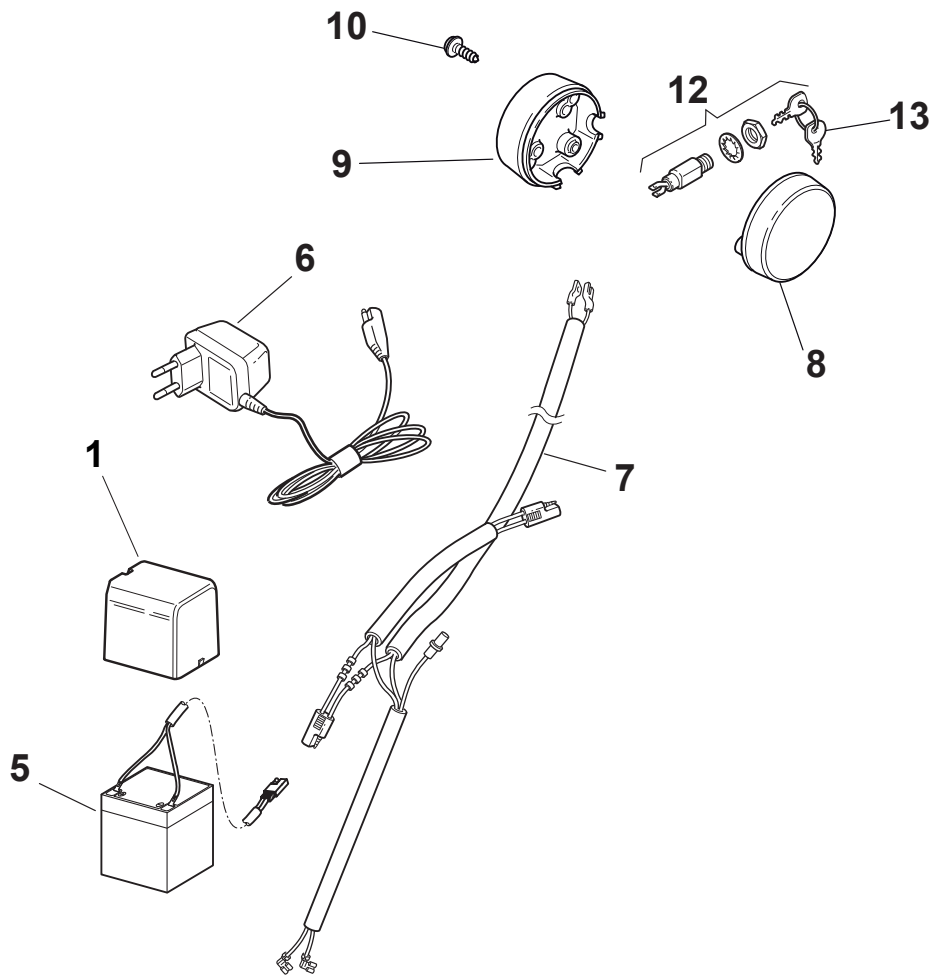

Fig.	Quantity	Part No	Description	Notes
3	1	381003472/0	Lever, Engine Brake	Black
1	1	381006670/2	Handle Tube	
2	1	381003349/0	Lever, Driving	
3	1	381003344/0	Lever, Engine Brake	Red
4	1	122430309/0	Spring	
5	1	112154330/0	Nut	
6	2	381007046/0	Handle Black Upper Part Dmxnp	
6	2	381007047/0	Handle Grey Upper Part	
7	4	112735662/1	Screw	
8	4	322041967/1	Bushing	
9	3	112154510/0	Nut	
10	2	112728721/0	Screw	
11	1	112727786/0	Screw	
12	1	181030101/0	Cable, Thread Engine Brake	
13	1	381030078/0	Cable Rear Drive	
14	1	322551639/0	Fixed Plate	
15	2	322806644/0	Protection	
16	2	112727812/0	Screw	
17	2	112523000/1	Washer	
19	1	322488301/0	Joint Sleeve Grey Right	
20	1	322488303/0	Joining Sleeve Grey Left	
21	2	122671651/0	Washer	
22	2	112819105/0	Screw	
23	2	322399804/1	Nut	
24	2	112293200/0	Nut	
25	2	112793301/0	Screw	
26	2	112155000/0	Nut	
27	2	118203854/0	Screw	

Fig.	Quantity	Part No	Description	Notes
1	2	112608600/0	Seeger	
2	1	122570120/1	Pinion Left	
4	2	322600160/0	Protection, Wheel	
5	1	122570110/1	Pinion Right	
6	2	112608600/0	Seeger	
7	2	119216035/0	Bearing	
8	1	381002863/0	Rear Wheel Axle	
9	2	122753000/0	Pin	
10	1	181003079/1	Gear Box (Black)	
11	1	122601909/0	Pulley	
12	1	112645705/0	Elastic Pin	
13	1	122033281/0	Adjustment Rod	
14	1	122041957/1	Bushing	
15	1	122450063/0	Spring	
16	1	322680009/0	Washer	
17	1	112154510/0	Nut	
18	1	122110230/0	Hub Cover	
19	1	135064195/0	Belt	