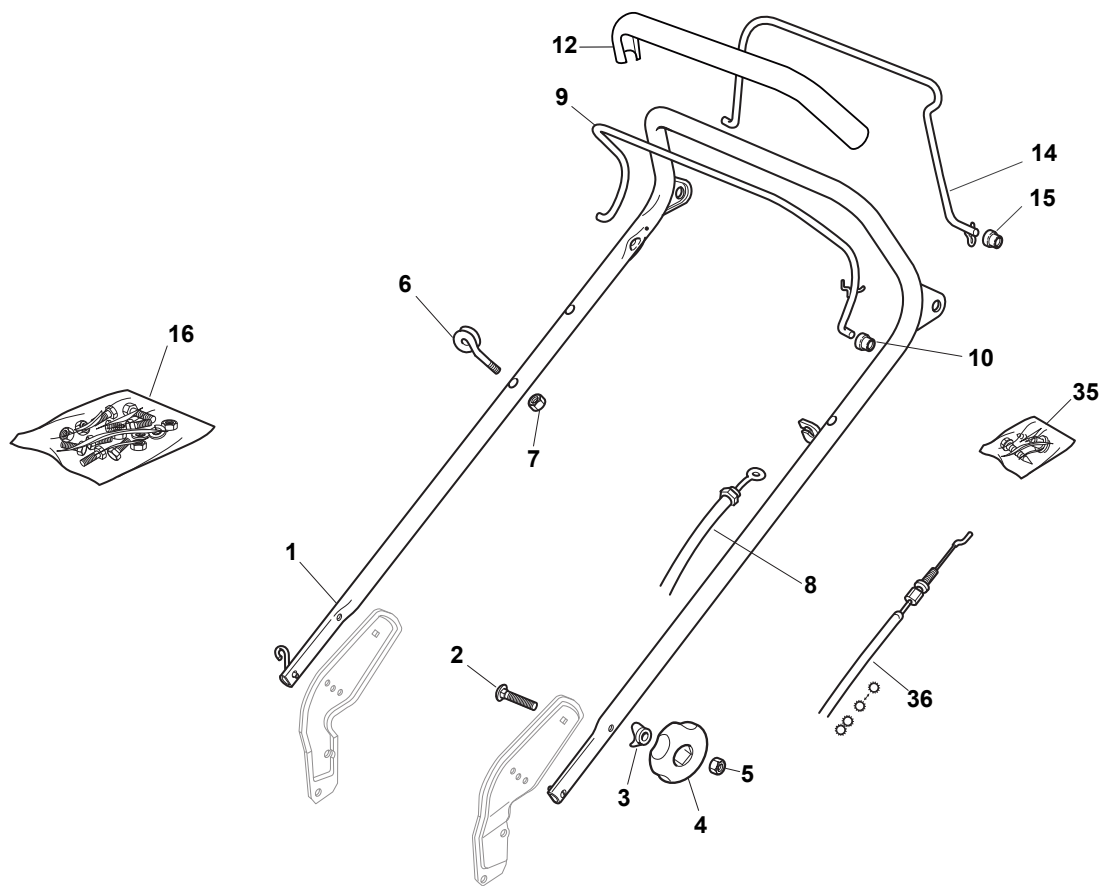

Fig.	Quantity	Part No	Description	Notes
76	1	322393611/2	Height Adjustment Handle	
78	1	112293201/0	Nut	
79	1	112622640/0	Pin	
80	1	122446175/0	Spring	
82	2	122675100/0	Washer	
83	6	112728691/0	Screw	
84	2	322120110/0	Wheels Crown	
171	1	322140224/0	Mulching Deflector	

Fig.	Quantity	Part No	Description	Notes
1	1	381006861/0	Handle, Upper Part	
2	2	112819120/0	Screw	
3	2	122671651/0	Washer	
4	2	322399804/1	Nut	
5	2	112293200/0	Nut	
6	1	122430309/0	Spring	
7	1	112154330/0	Nut	
8	1	181000616/1	Cable, Thread Engine Brake	GGP Engine
8	1	181000616/1	Cable, Thread Engine Brake	Honda Engine
8	1	181000634/0	Cable, Thread Engine Brake	B&S 575/550 Series
8	1	181000757/0	Cable, Thread Engine Brake	B&S 625/675 Series
9	1	181003291/3	Lever, Engine Brake	
10	2	122041966/0	Bushing	
12	1	122291050/0	Handgrip Black	
14	1	181003288/1	Driving Lever	
15	2	322041965/1	Bushing	
16	1	381008610/1	Outfit, Screws	
35	1	381008609/0	Outfit, Screws	
36	1	381000669/0	Cable Rear Drive	(General Transmission)
36	1	381000673/0	Cable Rear Drive	(Bi. Ci. Di.)