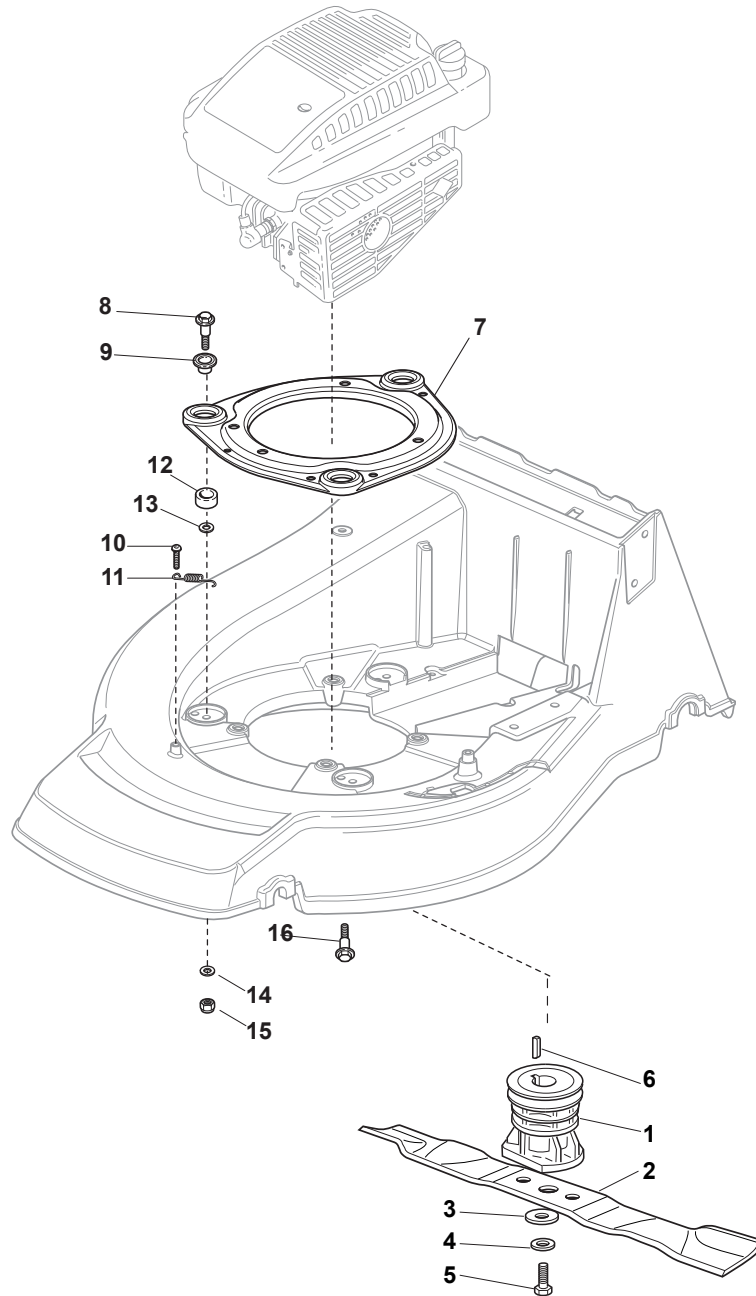

Fig.	Quantity	Part No	Description	Notes
1	2	112608600/0	Seeger	
2	1	122570120/1	Pinion Left	
4	2	322600160/0	Protection, Wheel	
5	1	122570110/1	Pinion Right	
6	2	112608600/0	Seeger	
7	2	119216035/0	Bearing	
8	1	381002863/0	Rear Wheel Axle	
9	2	122753000/0	Pin	
10	1	181003079/1	Gear Box (Black)	
11	1	122601909/0	Pulley	
12	1	112645705/0	Elastic Pin	
13	1	122033281/0	Adjustment Rod	
14	1	122041957/1	Bushing	
15	1	122450063/0	Spring	
16	1	322680009/0	Washer	
17	1	112154510/0	Nut	
18	1	122110230/0	Hub Cover	
19	1	135064195/0	Belt	

Fig.	Quantity	Part No	Description	Notes
2	1	181004381/1	Blade Standard	
3	1	122160400/0	Elastic Disc	
4	1	112523080/0	Washer	
5	1	112735698/0	Screw	
6	1	112139100/0	Feather, Crankshaft Ø 22,2	for B&S and GGP Engines
6	1	112139150/0	Feather, Crankshaft Ø 25	for HONDA Engines
7	1	112692080/0	Screw	for B&S Engine
7	2	112691800/0	Screw	for B&S Engine
7	3	112691600/0	Screw	for GGP Engine
7	3	112691900/0	Screw	for HONDA Engine
8	3	112155000/0	Nut	
9	3	112521350/0	Washer	
1	1	122465607/3	Hub With Pulley, Crankshaft Ø 22.2	for B&S and GGP Engines
1	1	122465608/2	Hub With Pulley, Crankshaft Ø 25	for HONDA Engines

Fig.	Quantity	Part No	Description	Notes
1	1	122465638/1	Hub With Pulley, Crankshaft Ø 22.2	
2	1	181004366/2	Blade	
3	1	122160400/0	Elastic Disc	
4	1	112523080/0	Washer	
5	1	112736815/0	Screw	
6	1	112139100/0	Feather, Crankshaft Ø 22,2	
7	3	112154210/0	Nut	
8	3	122170835/0	Spacer	
9	3	112521350/0	Washer	
10	1	322170964/0	Protection	
11	3	112692050/0	Screw	