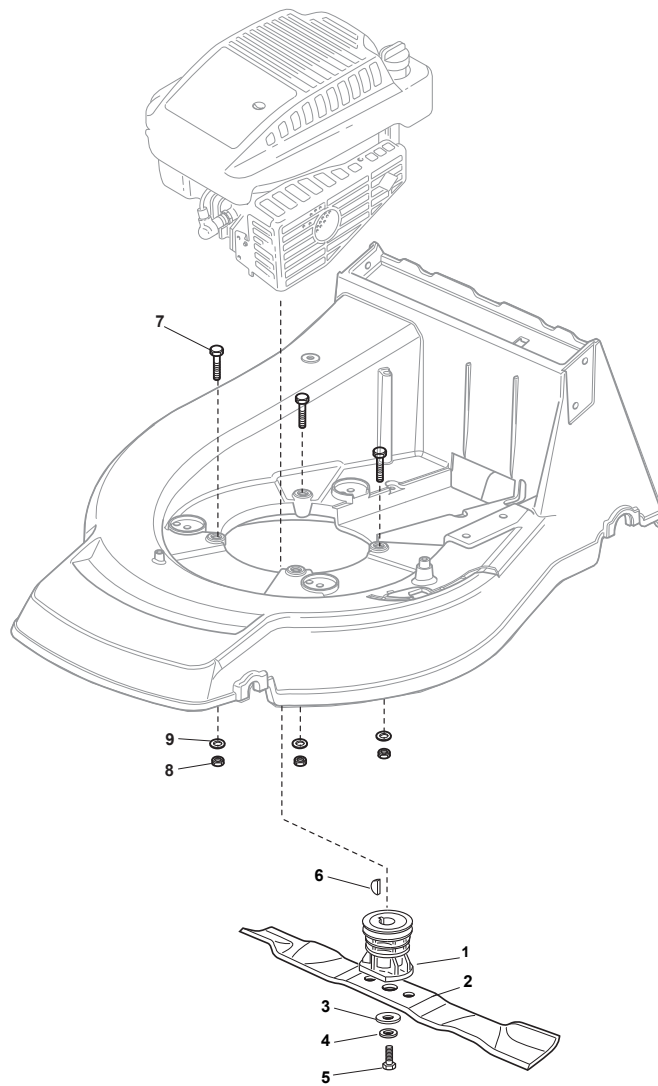

Fig.	Quantity	Part No	Description	Notes
1	2	112608600/0	Seeger	
2	1	122570120/1	Pinion Left	
4	2	322600160/0	Protection, Wheel	
5	1	122570110/1	Pinion Right	
6	2	112608600/0	Seeger	
7	2	119216035/0	Bearing	
8	1	381002863/0	Rear Wheel Axle	
9	2	122753000/0	Pin	
10	1	181003079/1	Gear Box (Black)	
11	1	122601909/0	Pulley	
12	1	112645705/0	Elastic Pin	
13	1	122033281/0	Adjustment Rod	
14	1	122041957/1	Bushing	
15	1	122450063/0	Spring	
16	1	322680009/0	Washer	
17	1	112154510/0	Nut	
18	1	122110230/0	Hub Cover	
19	1	135064195/0	Belt	

Eco Stiga Wheels - Ø 210

Eco Stiga Wheels - Ø 300

Fig.	Quantity	Part No	Description	Notes
1	2	381007490/0	Wheel	
2	4	119216035/0	Bearing	
3	2	381007391/1	Wheel	
4	8	112521350/0	Washer	
5	8	112155000/0	Nut	
6	4	122122200/0	Bearing	
8	2	322110643/0	Hub Cap Grey	
9	2	322110382/0	Hub Cap Grey	
10	2	322110417/0	Hub Cap Grey	
11	2	322110492/0	Hub Cap Grey	
11	2	322110563/0	Hub Cap Yellow	
12	2	322110644/0	Hub Cap Grey	
13	2	322110511/0	Hub Cap Grey	
14	2	322110590/0	Hub Cap Grey	
15	2	322110560/0	Hub Cap Grey	
15	2	322110564/0	Hub Cap Yellow	

Fig.	Quantity	Part No	Description	Notes
2	1	181004381/1	Blade Standard	
3	1	122160400/0	Elastic Disc	
4	1	112523080/0	Washer	
5	1	112735698/0	Screw	
6	1	112139100/0	Feather, Crankshaft Ø 22,2	for B&S and GGP Engines
6	1	112139150/0	Feather, Crankshaft Ø 25	for HONDA Engines
7	1	112692080/0	Screw	for B&S Engine
7	2	112691800/0	Screw	for B&S Engine
7	3	112691600/0	Screw	for GGP Engine
7	3	112691900/0	Screw	for HONDA Engine
8	3	112155000/0	Nut	
9	3	112521350/0	Washer	
1	1	122465607/3	Hub With Pulley, Crankshaft Ø 22.2	for B&S and GGP Engines
1	1	122465608/2	Hub With Pulley, Crankshaft Ø 25	for HONDA Engines