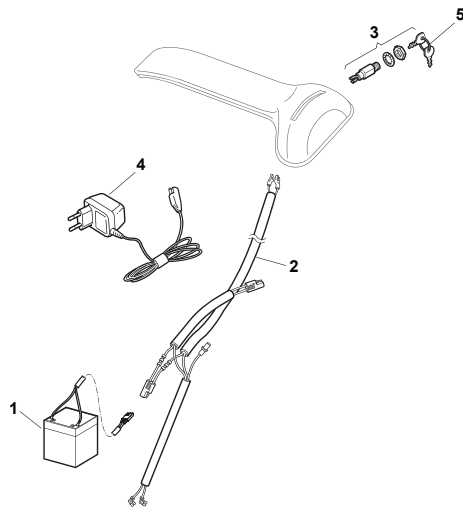

Fig.	Quantity	Part No	Description	Notes
1	1	322109530/0	Battery Cover	Only for PAN models
5	1	118120052/0	Battery	
6	1	118204120/0	Battery Charger	(CE)
6	1	118204121/0	Battery Charger	(UK)
7	1	118204192/3	Electric Start Wire	
7	1	118204198/0	Electric Start Wire	
8	1	322722801/0	Starting Block Outer Half-Bearing	
9	1	322722808/0	Inner Starting Block	
10	2	112728702/0	Screw	
12	1	118450051/0	Switch	
13	1	118210016/1	Starting Key	

Fig.	Quantity	Part No	Description	Notes
1	1	118120052/0	Battery	
2	1	118204192/3	Electric Start Wire	
2	1	118204198/0	Electric Start Wire	
3	1	118450051/0	Switch	
4	1	118204120/0	Battery Charger	(CE)
4	1	118204121/0	Battery Charger	(UK)
5	1	118210016/1	Starting Key	

Fig.	Quantity	Part No	Description	Notes
1	2	112608600/0	Seeger	
2	1	122570120/1	Pinion Left	
4	2	322600160/0	Protection, Wheel	
5	1	122570110/1	Pinion Right	
6	2	112608600/0	Seeger	
7	2	119216035/0	Bearing	
8	1	381002863/0	Rear Wheel Axle	
9	2	122753000/0	Pin	
10	1	181003079/1	Gear Box (Black)	
11	1	122601909/0	Pulley	
12	1	112645705/0	Elastic Pin	
13	1	122033281/0	Adjustment Rod	
14	1	122041957/1	Bushing	
15	1	122450063/0	Spring	
16	1	322680009/0	Washer	
17	1	112154510/0	Nut	
18	1	122110230/0	Hub Cover	
19	1	135064195/0	Belt	