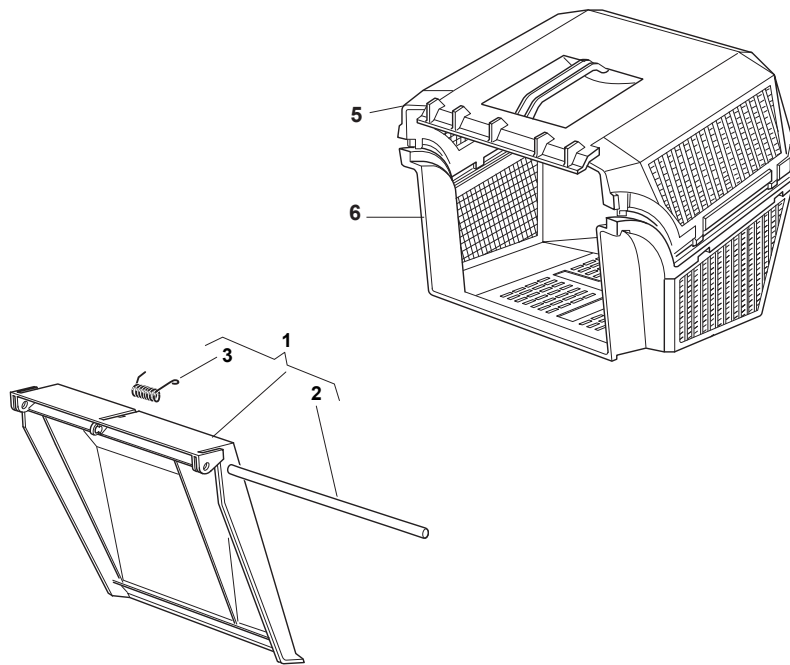

Fig.	Quantity	Part No	Description	Notes
1	1	381008044/0	Stone Guard	Black
2	1	122517856/1	Pin	
3	1	122450270/0	Spring	
5	1	122486065/0	Box, Upper Side	
6	1	122486064/0	Lower Box