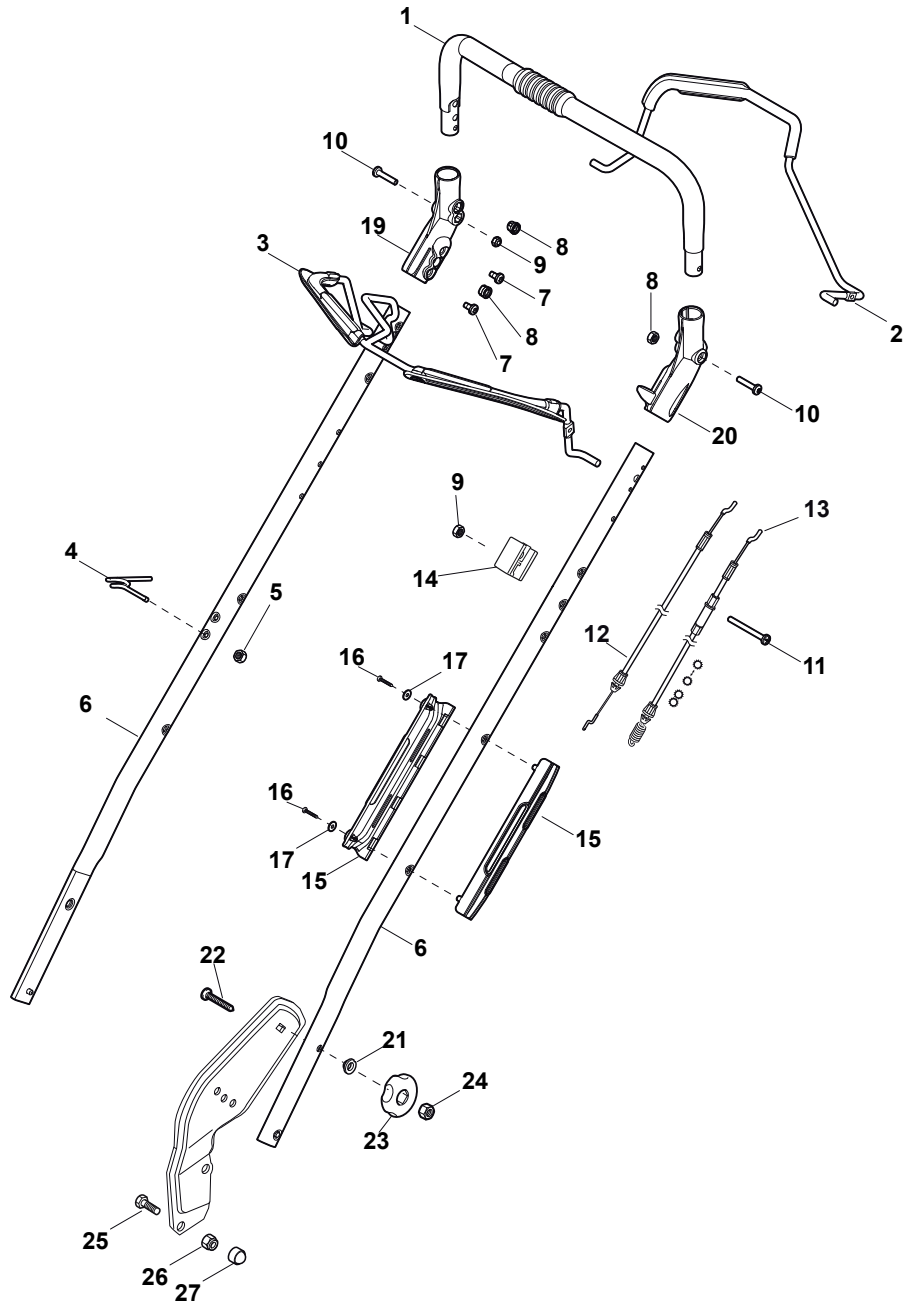

Fig.	Quantity	Part No	Description	Notes
76	1	322393611/2	Height Adjustment Handle	
78	1	112293201/0	Nut	
79	1	112622640/0	Pin	
80	1	122446175/0	Spring	
82	2	122675100/0	Washer	
83	6	112728691/0	Screw	
84	2	322120110/0	Wheels Crown	
171	1	322140224/0	Mulching Deflector	

Fig.	Quantity	Part No	Description	Notes
3	1	381003472/0	Lever, Engine Brake	Black
1	1	381006670/2	Handle Tube	
2	1	381003349/0	Lever, Driving	
3	1	381003344/0	Lever, Engine Brake	Red
4	1	122430309/0	Spring	
5	1	112154330/0	Nut	
6	2	381007046/0	Handle Black Upper Part Dmxnp	
6	2	381007047/0	Handle Grey Upper Part	
7	4	112735662/1	Screw	
8	4	322041967/1	Bushing	
9	3	112154510/0	Nut	
10	2	112728721/0	Screw	
11	1	112727786/0	Screw	
12	1	181030077/0	Cable, Thread Engine Brake	
13	1	381030078/0	Cable Rear Drive	
14	1	181007145/0	Throttle Cable	B&S Engine
14	1	181007199/0	Throttle Cable	Honda / GGP Engine
15	2	322806644/0	Protection	
16	2	112727812/0	Screw	
17	2	112523000/1	Washer	
19	1	322488301/0	Joint Sleeve Grey Right	
20	1	322488303/0	Joining Sleeve Grey Left	
21	2	122671651/0	Washer	
22	2	112819105/0	Screw	
23	2	322399804/1	Nut	
24	2	112293200/0	Nut	
25	2	112793301/0	Screw	
26	2	112155000/0	Nut	
27	2	118203854/0	Screw	

Fig.	Quantity	Part No	Description	Notes
1	2	112608600/0	Seeger	
2	1	122570120/1	Pinion Left	
4	2	322600160/0	Protection, Wheel	
5	1	122570110/1	Pinion Right	
6	2	112608600/0	Seeger	
7	2	119216035/0	Bearing	
8	1	381002863/0	Rear Wheel Axle	
9	2	122753000/0	Pin	
10	1	181003079/1	Gear Box (Black)	
11	1	122601909/0	Pulley	
12	1	112645705/0	Elastic Pin	
13	1	122033281/0	Adjustment Rod	
14	1	122041957/1	Bushing	
15	1	122450063/0	Spring	
16	1	322680009/0	Washer	
17	1	112154510/0	Nut	
18	1	122110230/0	Hub Cover	
19	1	135064195/0	Belt	