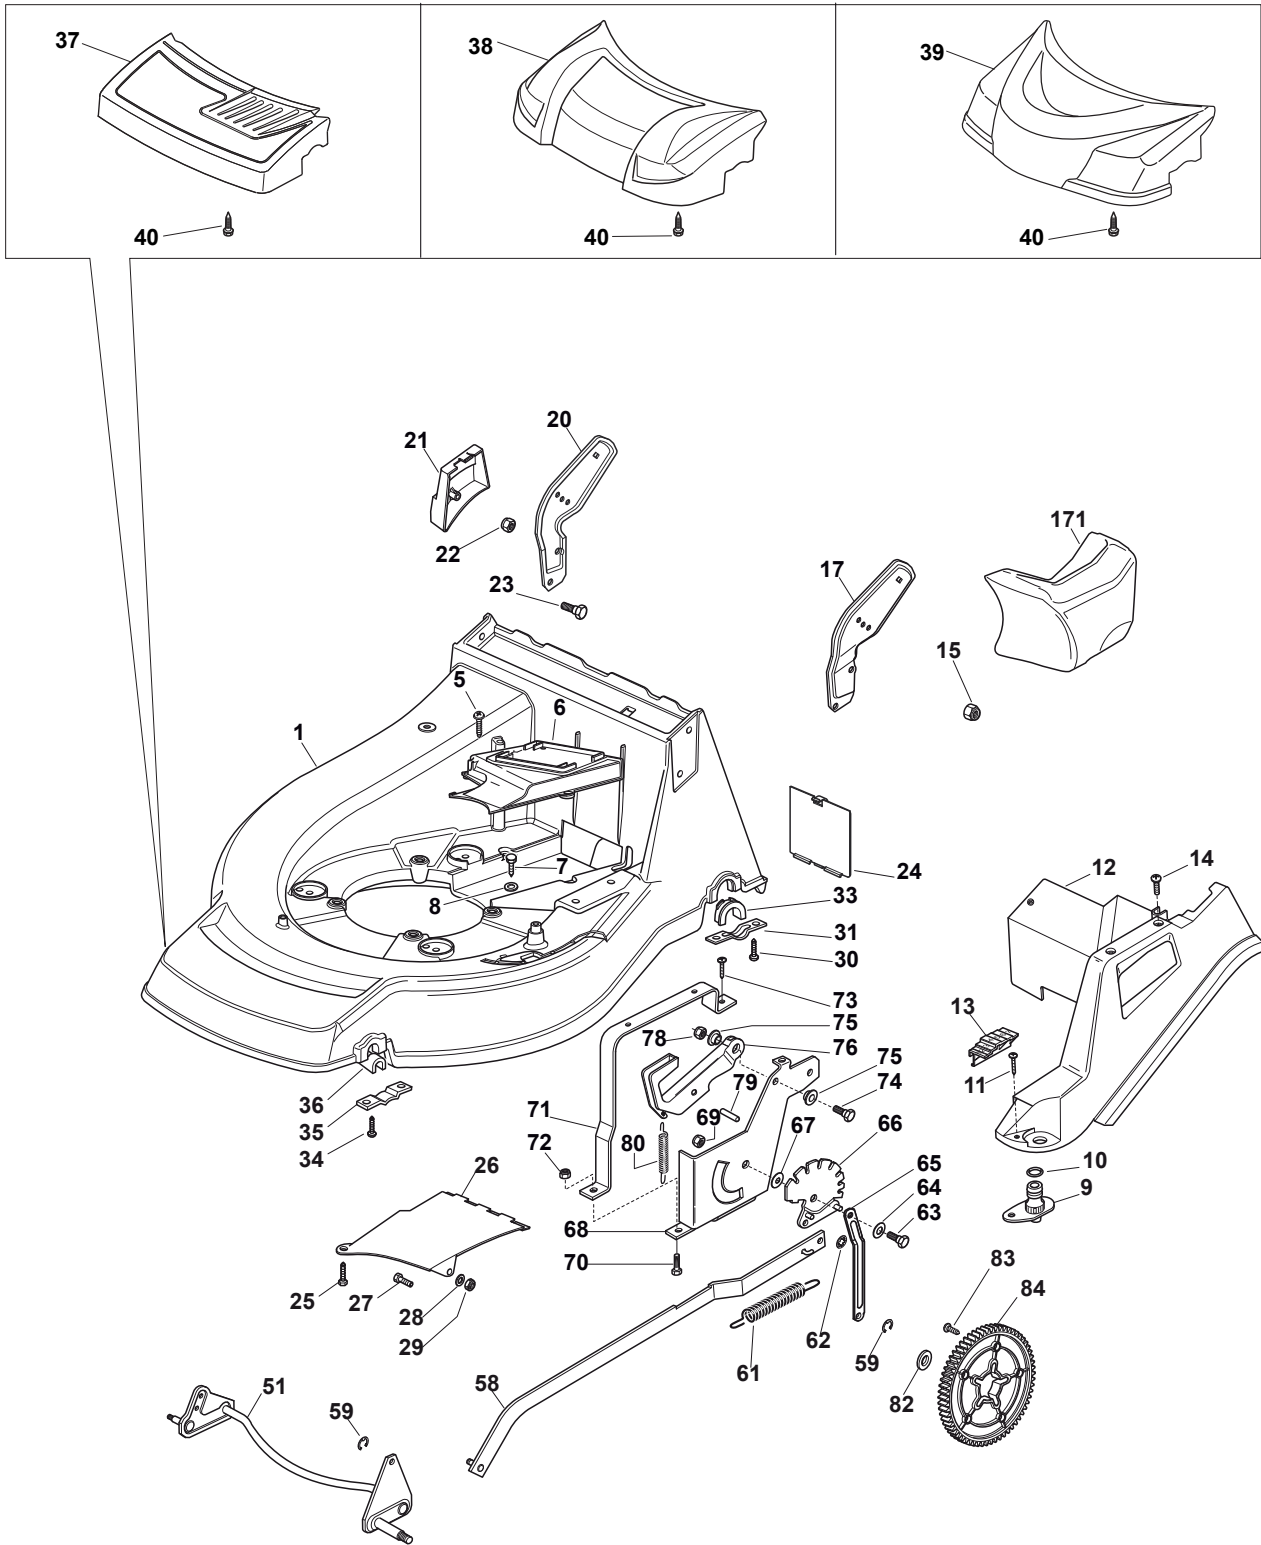

THIS INFORMATION IS NOT INTENDED FOR SALE OR RESALE, AND THIS NOTICE MUST REMAIN ON ALL COPIES.

Fig.	Quantity	Part No	Description	Notes
1	1	381003543/1	Red Deck	
5	2	112728522/0	Screw	
6	1	322060200/1	Belt Protection	
7	1	112731350/0	Screw	
8	2	112523040/0	Washer	
9	1	122034000/0	Washing Connection	
10	1	119035000/0	Or Ring	
11	3	112728519/0	Screw	
12	1	322060144/3	Deck, Adjustment	
13	1	122570200/0	Position Plate	
14	1	112728520/0	Screw	
15	2	112155000/0	Nut	
17	1	322778397/1	Left Bracket	
20	1	322778396/1	Right Bracket	
21	1	122601001/0	Right Bracket Protection	
22	2	112155000/0	Nut	
23	2	112793301/0	Screw	
24	1	122595352/0	Inspection Door	
25	1	112731350/0	Screw	
26	1	322108205/0	Conveyor	
27	1	112789000/0	Screw	
28	1	112523020/0	Washer	
29	1	112154330/0	Nut	
30	4	112731350/0	Screw	
31	2	322545177/0	Plate	
33	2	322038407/0	Brass	
34	4	112731350/0	Screw	
35	2	322545156/0	Plate	
36	2	122038400/1	Brass	
37	1	122226050/0	Black Front Cover	
38	1	322226112/1	Mask, Grey	
39	1	322226124/0	Mask, Black	
40	4	112735420/0	Screw	
51	1	381302865/0	Axle, Front Wheels	
58	1	381002023/0	Rod	
59	2	112000930/0	Benzing Ring	
61	1	122446187/0	Spring	
62	2	112604899/0	Crown Fastener	
63	1	122529662/0	Fulcrum Pin	
64	1	322672151/0	Antifriction Washer	
65	1	322033299/0	Rod	
66	1	381000499/0	Sector, Height Adjustment	
67	1	322672152/0	Antifriction Washer	
68	1	322785109/0	Support, Height Adjustment	
69	1	112155000/0	Nut	
70	2	112793301/0	Screw	
71	1	322785113/0	Handle Support	
72	2	112293201/0	Nut	
73	1	112729600/0	Screw	
74	1	112793301/0	Screw	
75	2	125038002/1	Bushing	

Fig.	Quantity	Part No	Description	Notes
76	1	322393611/2	Height Adjustment Handle	
78	1	112293201/0	Nut	
79	1	112622640/0	Pin	
80	1	122446175/0	Spring	
82	2	122675100/0	Washer	
83	6	112728691/0	Screw	
84	2	322120110/0	Wheels Crown	
171	1	322140224/0	Mulching Deflector	