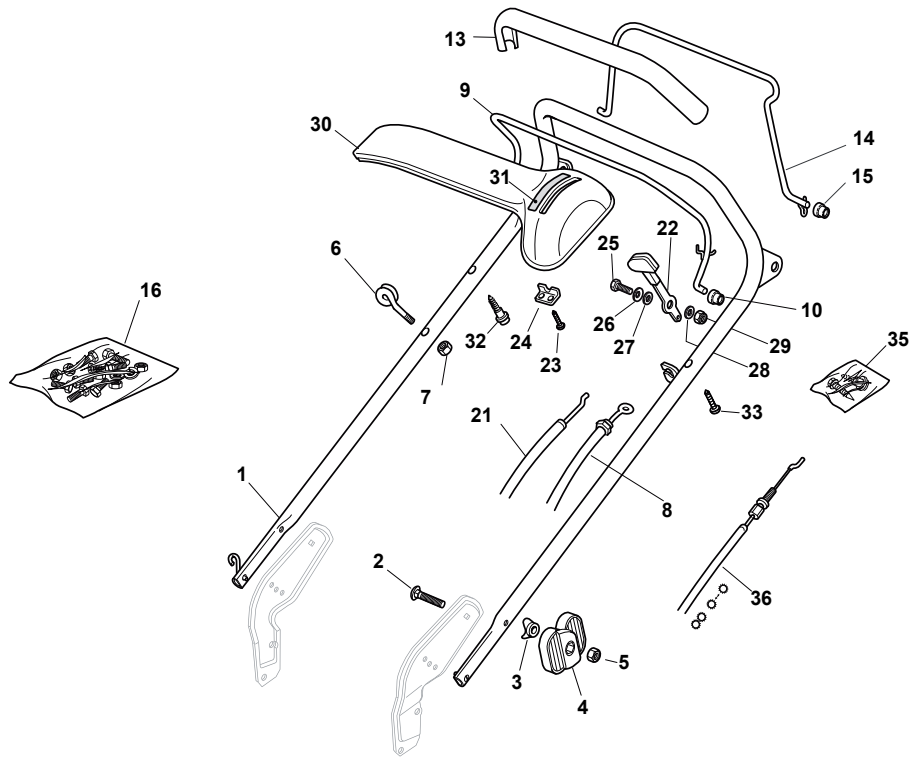

Fig.	Quantity	Part No	Description	Notes
76	1	322393611/2	Height Adjustment Handle	
78	1	112293201/0	Nut	
79	1	112622640/0	Pin	
80	1	122446175/0	Spring	
82	2	122675100/0	Washer	
83	6	112728691/0	Screw	
84	2	322120110/0	Wheels Crown	
171	1	322140224/0	Mulching Deflector	

Fig.	Quantity	Part No	Description	Notes
1	1	381006861/0	Handle, Upper Part	
2	2	112819120/0	Screw	
3	2	122671651/0	Washer	
4	2	322399804/1	Nut	
5	2	112293200/0	Nut	
6	1	122430309/0	Spring	
7	1	112154330/0	Nut	
8	1	181000616/1	Cable, Thread Engine Brake	GGP Engine
8	1	181000616/1	Cable, Thread Engine Brake	Honda Engine
8	1	181000634/0	Cable, Thread Engine Brake	B&S 575/550 Series
8	1	181000757/0	Cable, Thread Engine Brake	B&S 625/675 Series
8	1	181030006/0	Cable, Thread Engine Brake	B&S 700/750 Series
9	1	181003291/3	Lever, Engine Brake	
10	2	122041966/0	Bushing	
13	1	122291050/0	Handgrip Black	
14	1	181003288/1	Driving Lever	
15	2	322041965/1	Bushing	
16	1	381008610/1	Outfit, Screws	
21	1	481007160/0	Throttle Cable	
22	1	381007221/0	Dashboard Throttle Lever	SV40-RV 40-V35 Engine / B&S 450-500 Series
22	1	381007280/2	Dashboard Throttle Lever	Honda Engine / B&S 625-675-700 Series / GGP 140-160-196cc
23	2	112735105/0	Screw	
24	1	322981467/0	Plate	
25	1	112791500/0	Screw	
26	1	112530060/0	Spring Washer	
27	1	112523040/0	Washer	
28	1	112523040/0	Washer	
29	1	112154510/0	Nut	
31	1	114356743/1	Label	Honda / GGP Engine
31	1	114356744/1	Label	B&S 675 Series
31	1	114356905/0	Label	B&S 575/550 Series
31	1	114357646/1	Label	Honda Engine
32	1	122943006/0	Screw	
33	1	112728460/0	Screw	
35	1	381008609/0	Outfit, Screws	
36	1	381000669/0	Cable Rear Drive	(Bi. Ci. Di.)
36	1	381000673/0	Cable Rear Drive	(General Transmission)
38	1	422120172/0	Black Dashboard	
38	1	422120173/0	Red Dashboard	
38	1	422120174/0	Yellow Dashboard	