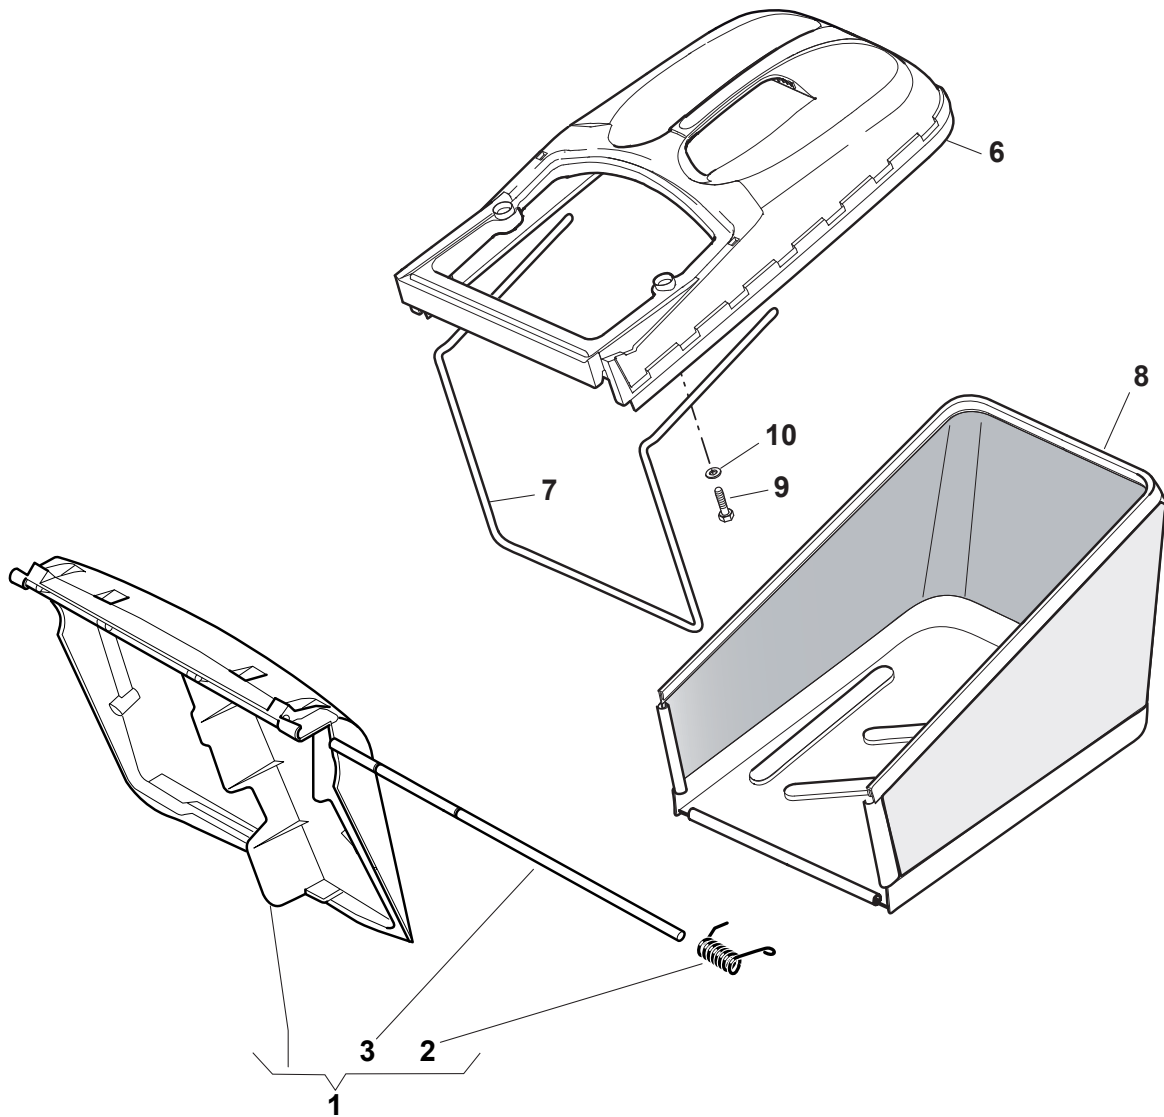

Fig.	Quantity	Part No	Description	Notes
1	1	381008050/0	Stone Guard, Black	Black
1	1	381008108/0	Stone Guard, White	White
2	1	122451000/0	Spring	
3	1	122517856/1	Pin	
6	1	122486094/0	Box, Upper Side	
7	1	122608524/0	Lower Stiffening	
8	2	112728445/0	Screw	
9	1	181002196/0	Box, Fabric	Black