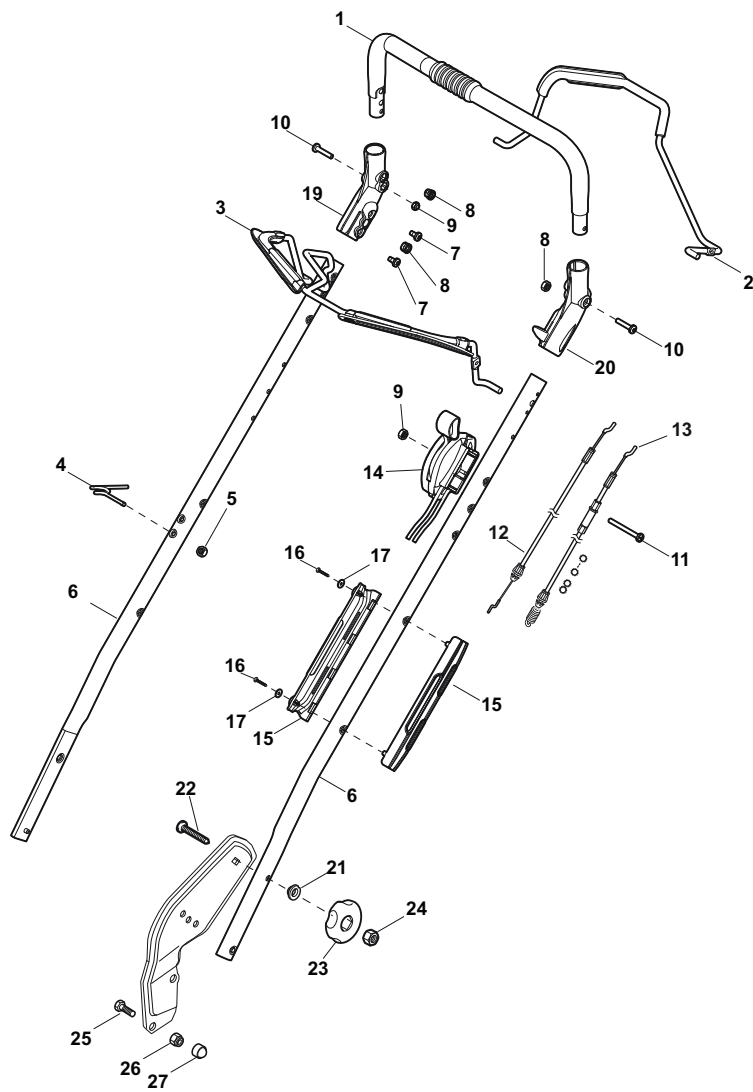

Fig.	Quantity	Part No	Description	Notes
1	1	381007028/1	Handle, Upper Part	
2	2	112819120/0	Screw	
3	2	122671651/0	Washer	
4	2	322399804/1	Nut	
5	2	112293200/0	Nut	
6	1	122430309/0	Spring	
7	1	112154330/0	Nut	
8	1	181000616/1	Cable, Thread Engine Brake	Honda /GGP Engine
8	1	181000634/0	Cable, Thread Engine Brake	B&S 675Es/ 625E Series
8	1	181000757/0	Cable, Thread Engine Brake	B&S 625/675 Series
8	1	181030006/0	Cable, Thread Engine Brake	B&S 700/750 Series
9	1	181003291/3	Lever, Engine Brake	
10	2	122041966/0	Bushing	
11	1	381000669/0	Cable Rear Drive	(General Transmission)
11	1	381000673/0	Cable Rear Drive	(Bi. Ci. Di.)
12	1	122291050/0	Handgrip Black	
13	1	181003288/1	Driving Lever	
14	2	322041965/1	Bushing	
15	1	181007091/0	Throttle Cable	B&S Engine
15	1	181007092/0	Throttle Cable	GGP/Honda/Tecumseh Engine
16	1	122399801/0	Knob	
17	1	112726388/0	Screw	
18	1	112290800/0	Nut	
19	1	112728460/0	Screw	
20	1	122943006/0	Screw	
21	1	381008499/1	Outfit, Screws	
22	1	422120148/0	Yellow Dashboard	
22	1	422120150/0	Red Dashboard	
22	1	422120164/0	Black Dashboard	
23	1	114356692/0	Throttle Label	Honda Engine
23	1	114356693/0	Throttle Label	B&S Engine
23	1	14361477/0	Label	GGP Engine
24	2	112788910/0	Screw	
25	2	112523020/0	Washer	
26	2	112581500/0	Grower	
27	2	112291000/0	Nut	
28	1	381008610/1	Outfit, Screws	

Fig.	Quantity	Part No	Description	Notes
1	2	112608600/0	Seeger	
2	1	122570120/1	Pinion Left	
4	2	322600160/0	Protection, Wheel	
5	1	122570110/1	Pinion Right	
6	2	112608600/0	Seeger	
7	2	119216035/0	Bearing	
8	1	381002863/0	Rear Wheel Axle	
9	2	122753000/0	Pin	
10	1	181003079/1	Gear Box (Black)	
11	1	122601909/0	Pulley	
12	1	112645705/0	Elastic Pin	
13	1	122033281/0	Adjustment Rod	
14	1	122041957/1	Bushing	
15	1	122450063/0	Spring	
16	1	322680009/0	Washer	
17	1	112154510/0	Nut	
18	1	122110230/0	Hub Cover	
19	1	135064195/0	Belt	