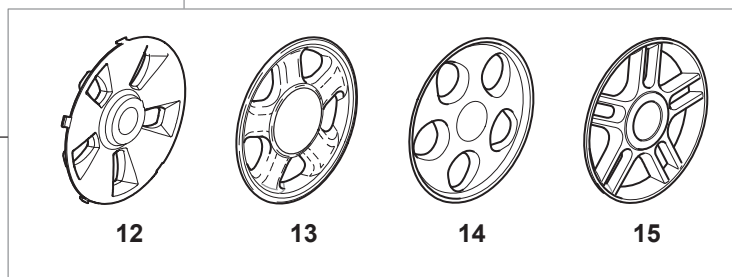

Eco Stiga Wheels - Ø 210

Eco Stiga Wheels - Ø 300

Fig.	Quantity	Part No	Description	Notes
1	2	381007490/0	Wheel	
2	4	119216035/0	Bearing	
3	2	381007391/1	Wheel	
4	8	112521350/0	Washer	
5	8	112155000/0	Nut	
6	4	122122200/0	Bearing	
8	2	322110643/0	Hub Cap Grey	
9	2	322110382/0	Hub Cap Grey	
10	2	322110417/0	Hub Cap Grey	
11	2	322110492/0	Hub Cap Grey	
11	2	322110563/0	Hub Cap Yellow	
12	2	322110644/0	Hub Cap Grey	
13	2	322110511/0	Hub Cap Grey	
14	2	322110590/0	Hub Cap Grey	
15	2	322110560/0	Hub Cap Grey	
15	2	322110564/0	Hub Cap Yellow