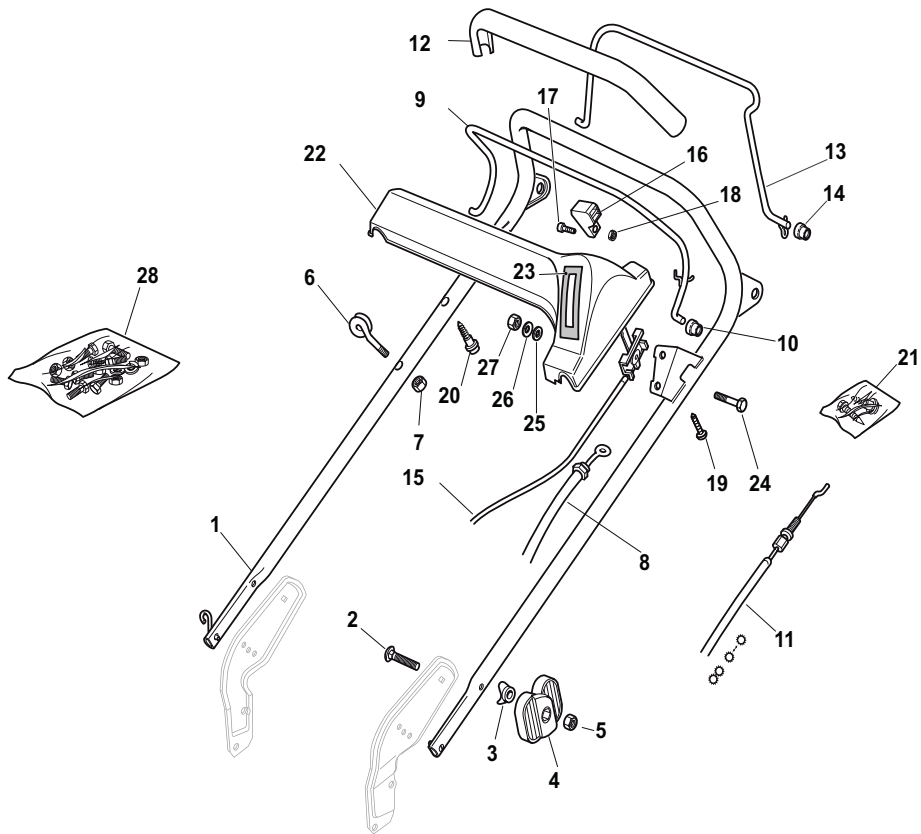

Fig.	Quantity	Part No	Description	Notes
76	1	322393611/2	Height Adjustment Handle	
78	1	112293201/0	Nut	
79	1	112622640/0	Pin	
80	1	122446175/0	Spring	
82	2	122675100/0	Washer	
83	6	112728691/0	Screw	
84	2	322120110/0	Wheels Crown	
171	1	322140224/0	Mulching Deflector	

Fig.	Quantity	Part No	Description	Notes
1	1	381006861/0	Handle, Upper Part	
2	2	112819120/0	Screw	
3	2	122671651/0	Washer	
4	2	322399804/1	Nut	
5	2	112293200/0	Nut	
6	1	122430309/0	Spring	
7	1	112154330/0	Nut	
8	1	181000616/1	Cable, Thread Engine Brake	GGP Engine
8	1	181000616/1	Cable, Thread Engine Brake	Honda Engine
8	1	181000634/0	Cable, Thread Engine Brake	B&S 575/550 Series
8	1	181000757/0	Cable, Thread Engine Brake	B&S 625/675 Series
8	1	181030006/0	Cable, Thread Engine Brake	B&S 700/750 Series
9	1	181003291/3	Lever, Engine Brake	
10	2	122041966/0	Bushing	
13	1	122291050/0	Handgrip Black	
14	1	181003288/1	Driving Lever	
15	2	322041965/1	Bushing	
16	1	381008610/1	Outfit, Screws	
21	1	481007160/0	Throttle Cable	
22	1	381007221/0	Dashboard Throttle Lever	SV40-RV 40-V35 Engine / B&S 450-500 Series
22	1	381007280/2	Dashboard Throttle Lever	Honda Engine / B&S 625-675-700 Series / GGP 140-160-196cc
23	2	112735105/0	Screw	
24	1	322981467/0	Plate	
25	1	112791500/0	Screw	
26	1	112530060/0	Spring Washer	
27	1	112523040/0	Washer	
28	1	112523040/0	Washer	
29	1	112154510/0	Nut	
30	1	422120152/0	Yellow Dashboard	
30	1	422120154/0	Red Dashboard	
30	1	422120158/0	Black Dashboard	
31	1	114356743/1	Label	Honda /GGP Engine
31	1	114356744/1	Label	B&S 675 Series
31	1	114356905/0	Label	B&S 575/550 Series
31	1	114357646/1	Label	Honda Engine
32	1	122943006/0	Screw	
33	1	112728460/0	Screw	
35	1	381008609/0	Outfit, Screws	
36	1	381000669/0	Cable Rear Drive	(Bi. Ci. Di.)
36	1	381000673/0	Cable Rear Drive	(General Transmission)