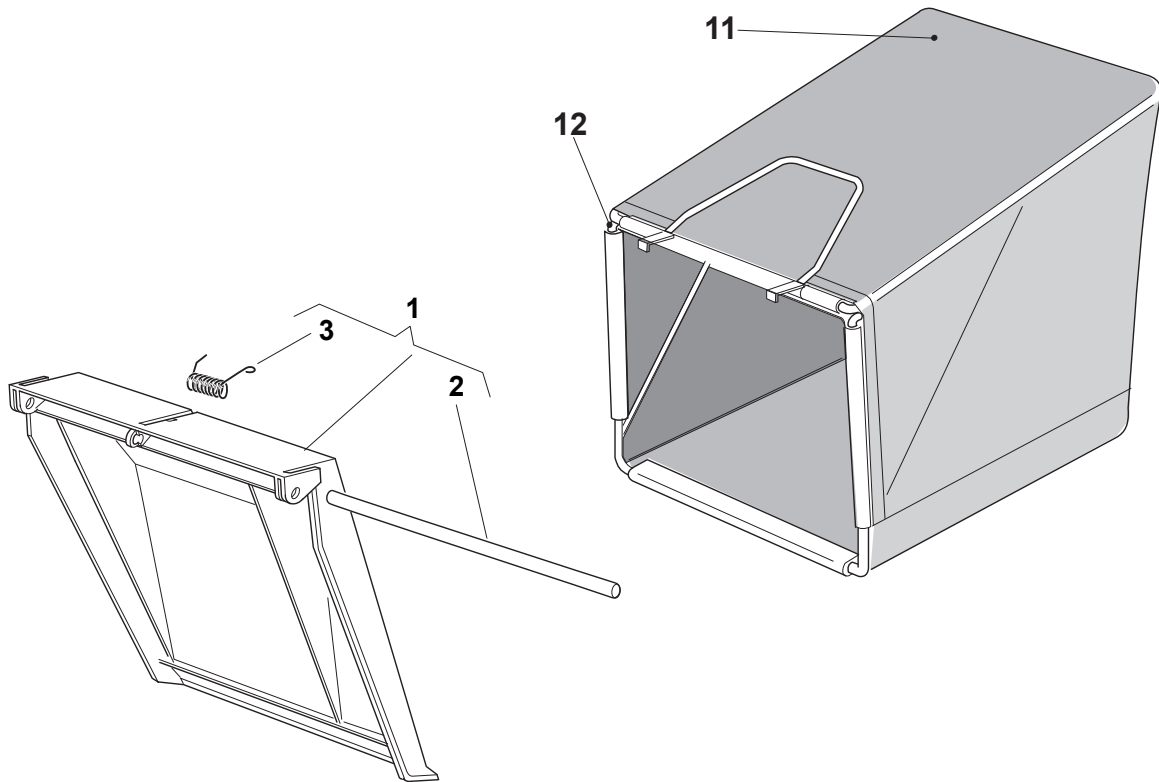

Fig.	Quantity	Part No	Description	Notes
1	1	122465638/1	Hub With Pulley, Crankshaft Ø 22.2	
2	1	181004366/2	Blade	
3	1	122160400/0	Elastic Disc	
4	1	112523080/0	Washer	
5	1	112736815/0	Screw	
6	1	112139100/0	Feather, Crankshaft Ø 22,2	
7	3	112154210/0	Nut	
8	3	122170835/0	Spacer	
9	3	112521350/0	Washer	
10	1	322170964/0	Protection	
11	3	112692050/0	Screw	