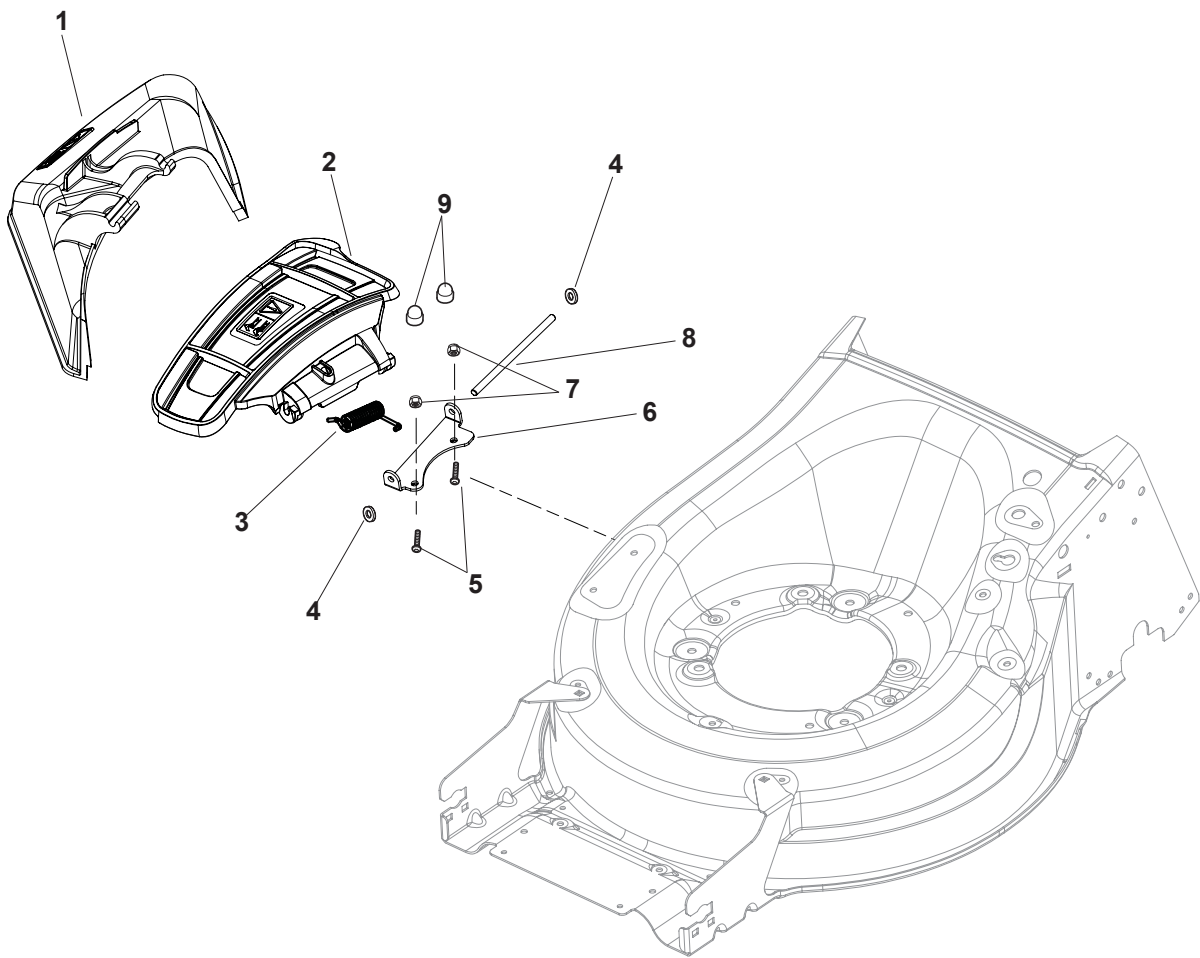

Fig.	Quantity	Part No	Description	Notes
1	2	322110643/0	Hub Cap Grey	Grey
2	2	322110644/0	Hub Cap Grey	Grey
3	2	322110645/0	Hub Cap Grey	Grey
4	2	322110646/0	Hub Cap Grey	Grey

Fig.	Quantity	Part No	Description	Notes
1	1	381005195/0	Bracket-Rh	
2	1	381005197/0	Bracket-Lh	
3	6	112727801/0	Screw	
4	2	322545213/0	Plate	
5	1	322600310/0	Rear door	Not for TR/E models
6	1	322108316/0	Conveyor	
7	6	112728699/0	Screw	
8	1	322060270/0	Carter Mulching	
9	2	112728530/0	Screw	
10	2	112154510/0	Nut	
11	2	112815200/0	Screw	
12	2	112521330/0	Washer	
13	1	119035000/0	Or Ring	
14	1	112728697/0	Screw	
15	1	322034002/0	Washing Connection	
16	1	322140245/0	Deflector	
17	1	112645708/0	Pin	

Fig.	Quantity	Part No	Description	Notes
1	1	322108315/0	Conveyor	
2	1	322600309/0	Stone Guard, Black	
3	1	122450456/0	Spring	
4	2	112604896/0	Crown Fastener	
5	2	112727803/0	Screw	
6	1	322806639/0	Fulcrum Pin	
7	2	112154510/0	Nut	
8	1	122517869/1	Pin	
9	2	118203853/0	Cap	