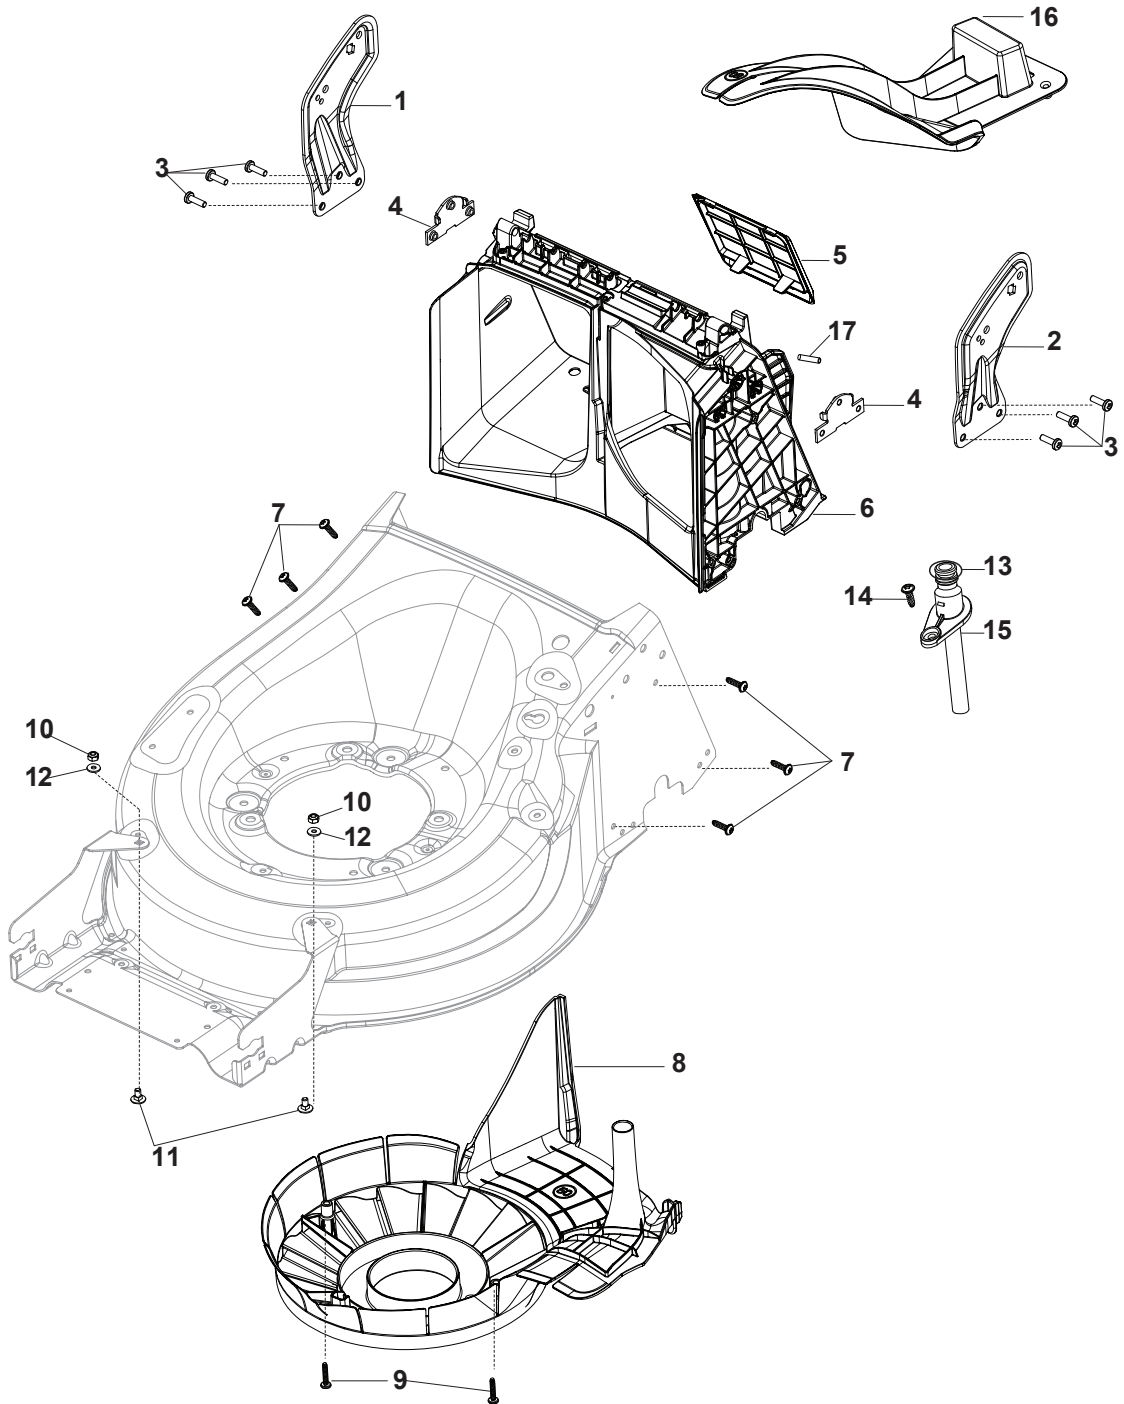

Fig.	Quantity	Part No	Description	Notes
1	2	322110643/0	Hub Cap Grey	Grey
2	2	322110644/0	Hub Cap Grey	Grey
3	2	322110645/0	Hub Cap Grey	Grey
4	2	322110646/0	Hub Cap Grey	Grey

Fig.	Quantity	Part No	Description	Notes
1	1	381005195/0	Bracket-Rh	
2	1	381005197/0	Bracket-Lh	
3	6	112727801/0	Screw	
4	2	322545213/0	Plate	
5	1	322600310/0	Rear door	Not for TR/E models
6	1	322108316/0	Conveyor	
7	6	112728699/0	Screw	
8	1	322060270/0	Carter Mulching	
9	2	112728530/0	Screw	
10	2	112154510/0	Nut	
11	2	112815200/0	Screw	
12	2	112521330/0	Washer	
13	1	119035000/0	Or Ring	
14	1	112728697/0	Screw	
15	1	322034002/0	Washing Connection	
16	1	322140245/0	Deflector	
17	1	112645708/0	Pin	

Fig.	Quantity	Part No	Description	Notes
1	1	322108315/0	Conveyor	
2	1	322600309/0	Stone Guard, Black	
3	1	122450456/0	Spring	
4	2	112604896/0	Crown Fastener	
5	2	112727803/0	Screw	
6	1	322806639/0	Fulcrum Pin	
7	2	112154510/0	Nut	
8	1	122517869/1	Pin	
9	2	118203853/0	Cap	