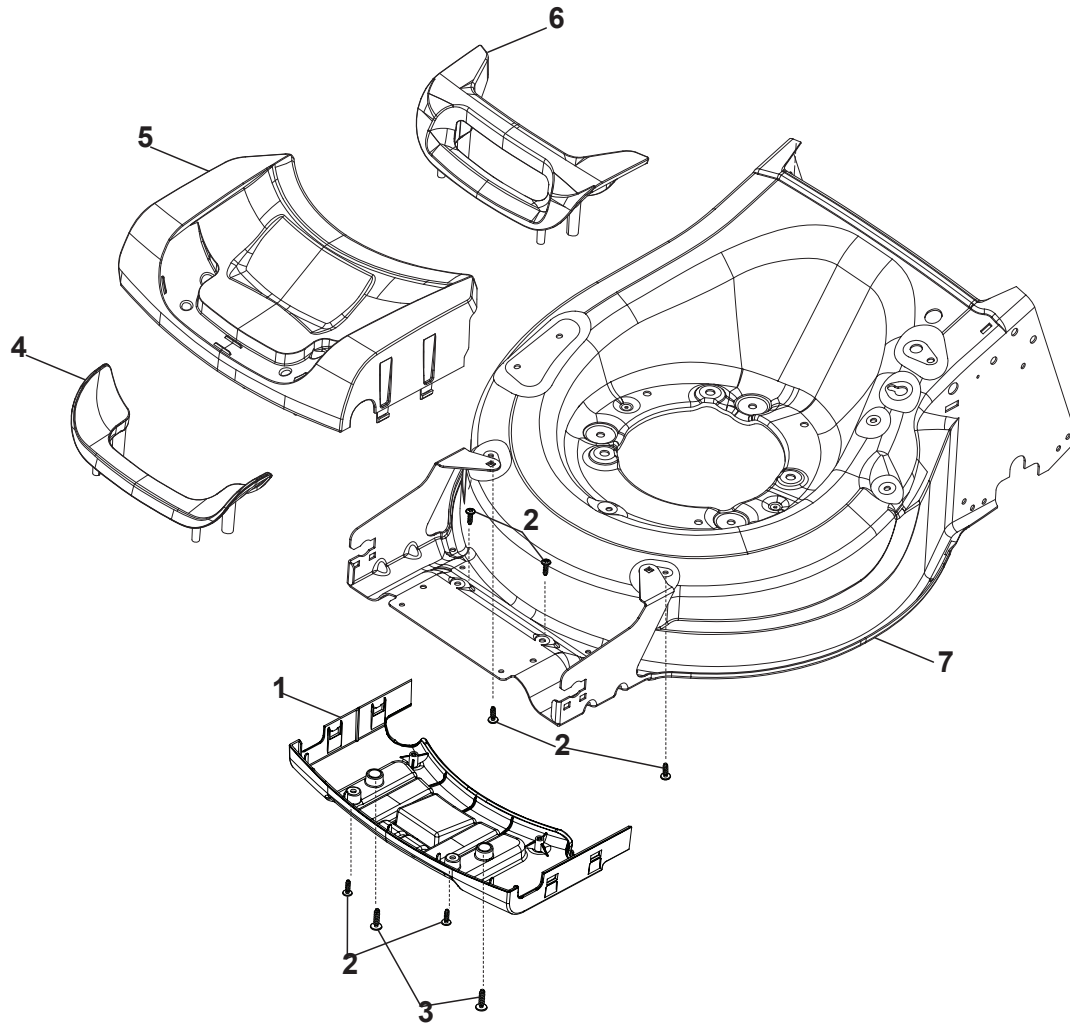

MP1 504 WQE

WBH Petrol Steel Mask

Issue 43 - 2014

Fig.	Quantity	Part No	Description	Notes
1	1	322500111/0	Front Combi	
2	6	112728697/0	Screw	
3	2	112728699/0	Screw	
4	1	322055524/0	Insert	
5	1	322226215/0	Mask, Red	
6	1	322393742/0	Handle	
7	1	381004777/0	Red Deck	Side Discharge Models