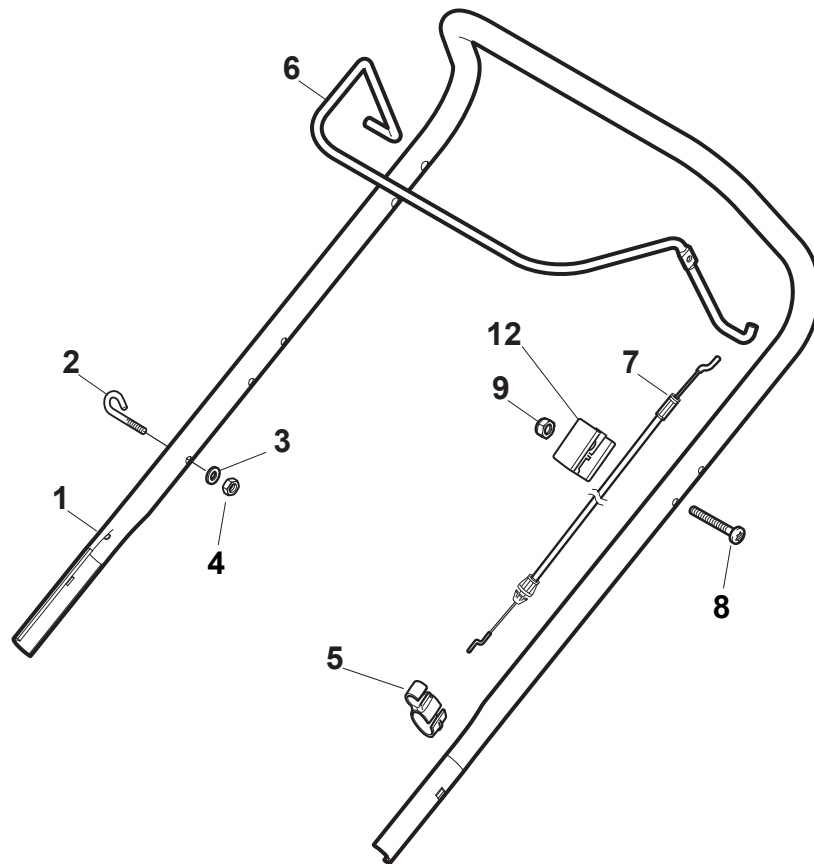

Fig.	Quantity	Part No	Description	Notes
1	1	381006739/1	Handle, Upper Part	without Sponge
1	1	381006745/1	Handle, Upper Part with sponge handgrip	with Sponge
2	1	122430313/0	Guide Spring	
3	1	112521330/0	Washer	
4	1	112154510/0	Nut	
5	1	118390020/0	Conduit Clip	
6	1	181003363/1	Lever, Engine Brake Black	Black
6	1	381003365/0	Lever, Engine Brake Yellow	Yellow
7	1	181030053/0	Cable, Thread Engine Brake	Handle w/Lever - For B&S 675-750 Engine
7	1	181030053/0	Cable, Thread Engine Brake	Handle w/Knob - For B&S 675
7	1	181030054/0	Cable, Thread Engine Brake	Handle w/Knob - For WBE 140 Engine
7	1	181030054/0	Cable, Thread Engine Brake	Handle w/Lever - For B&S 675E Engine
7	1	181030057/0	Cable, Thread Engine Brake	Handle w/Lever - For B&S 675-750-775 Engine
7	1	181030057/0	Cable, Thread Engine Brake	Handle w/Knob - For B&S 675E
7	1	181030070/0	Cable, Thread Engine Brake	Handle w/Knob - For Honda Engine MP1 55
7	1	181030070/0	Cable, Thread Engine Brake	Handle w/Knob - For WBE0702 Engine
7	1	181030070/0	Cable, Thread Engine Brake	Handle w/Knob - For B&S 625E-850 Engine
7	1	181030087/0	Cable, Thread Engine Brake	Handle w/Knob - For B&S 750-775 Engine
7	1	181030088/0	Cable, Thread Engine Brake	Handle w/Knob - For B&S 550E-625E-675 Engine
7	1	181030088/0	Cable, Thread Engine Brake	Handle w/Knob - For Honda Engine MP1 50
7	1	181030105/0	Cable, Thread Engine Brake	Handle w/Lever - For WBE 140 Engine
7	1	181030106/0	Cable, Thread Engine Brake	Handle w/Lever - For B&S 550E-625E-850 Engine
7	1	181030106/0	Cable, Thread Engine Brake	Handle w/Lever - For WBE0702 Engine
7	1	181030106/0	Cable, Thread Engine Brake	Handle w/Lever - For Honda Engine
8	1	112727783/0	Screw	
9	1	112154510/0	Nut	
12	1	181005537/0	Throttle Cable	for Handle with Knob
12	1	181005539/0	Throttle Cable	for Handle with Lever