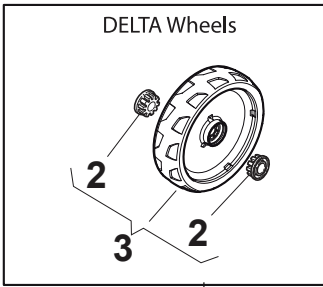

DELTA Wheel (Pierced) - Ø 200

DELTA Wheel - Ø 280

MP1 504 WQE

WBH Petrol Steel **Wheels and Hub Caps**

Issue 43 - 2014

Fig.	Quantity	Part No	Description	Notes
1	8	119216035/0	Bearing	
2	2	381007477/0	Wheel	
3	2	322110640/0	Hub Cap Grey	
4	2	381007478/1	Wheel	

Ball Bearing Ø200 - Wheels NTD

Ball Bearing Ø280 - Wheels NTD

Fig.	Quantity	Part No	Description	Notes
1	8	119216035/0	Bearing	
2	4	381007416/2	Wheel	
4	2	381007417/2	Wheel	

Bushing - Ø180

Ball Bearing - Ø180

Bushing - Ø240

Ball Bearing - Ø240

Fig.	Quantity	Part No	Description	Notes
1	2	381007443/1	Wheel	
2	8	322042064/0	Bushing	
3	2	381007442/1	Wheel	
4	2	381007446/1	Wheel	
5	2	381007444/1	Wheel	
6	2	381007448/1	Wheel	
7	8	119216035/0	Bearing	
8	2	381007449/1	Wheel	
9	2	381007450/1	Wheel	
10	2	381007456/1	Wheel	