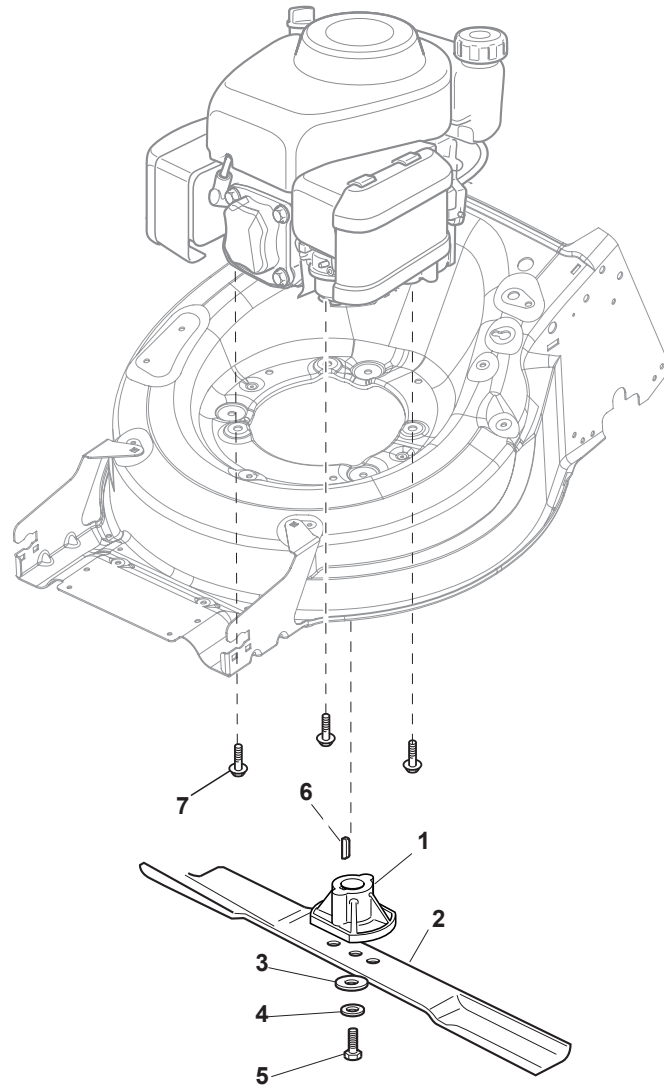

Fig.	Quantity	Part No	Description	Notes
1	2	322110643/0	Hub Cap Grey	Grey
2	2	322110644/0	Hub Cap Grey	Grey
3	2	322110645/0	Hub Cap Grey	Grey
4	2	322110646/0	Hub Cap Grey	Grey

Fig.	Quantity	Part No	Description	Notes
1	1	381005195/0	Bracket-Rh	
2	1	381005197/0	Bracket-Lh	
3	6	112727801/0	Screw	
4	2	322545213/0	Plate	
5	1	322600310/0	Rear door	Not for TR/E models
6	1	322108316/0	Conveyor	
7	6	112728699/0	Screw	
8	1	322060270/0	Carter Mulching	
9	2	112728530/0	Screw	
10	2	112154510/0	Nut	
11	2	112815200/0	Screw	
12	2	112521330/0	Washer	
13	1	119035000/0	Or Ring	
14	1	112728697/0	Screw	
15	1	322034002/0	Washing Connection	
16	1	322140245/0	Deflector	
17	1	112645708/0	Pin	

Fig.	Quantity	Part No	Description	Notes
1	1	322108315/0	Conveyor	
2	1	322600309/0	Stone Guard, Black	
3	1	122450456/0	Spring	
4	2	112604896/0	Crown Fastener	
5	2	112727803/0	Screw	
6	1	322806639/0	Fulcrum Pin	
7	2	112154510/0	Nut	
8	1	122517869/1	Pin	
9	2	118203853/0	Cap	