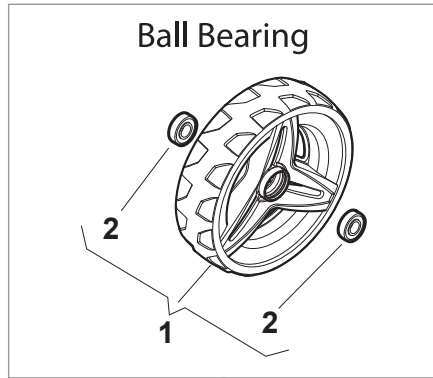

DELTA Wheel (Pierced) - Ø 200

DELTA Wheel - Ø 280

MP1 504 WQE

WBH Petrol Steel **Wheels and Hub Caps**

Issue 43 - 2014

Fig.	Quantity	Part No	Description	Notes
1	8	119216035/0	Bearing	
2	2	381007477/0	Wheel	
3	2	322110640/0	Hub Cap Grey	
4	2	381007478/1	Wheel