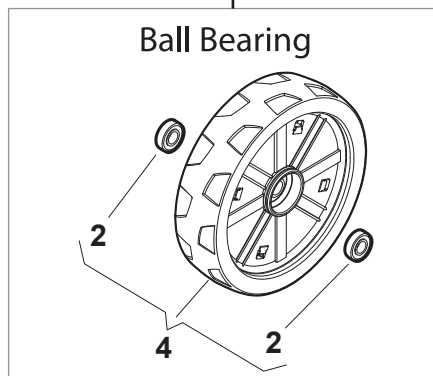

DELTA Wheel (Pierced) - Ø 200

DELTA Wheel - Ø 280

MP1 504 WQE

WBH Petrol Steel **Wheels and Hub Caps**

Issue 43 - 2014

Fig.	Quantity	Part No	Description	Notes
1	8	119216035/0	Bearing	
2	2	381007477/0	Wheel	
3	2	322110640/0	Hub Cap Grey	
4	2	381007478/1	Wheel