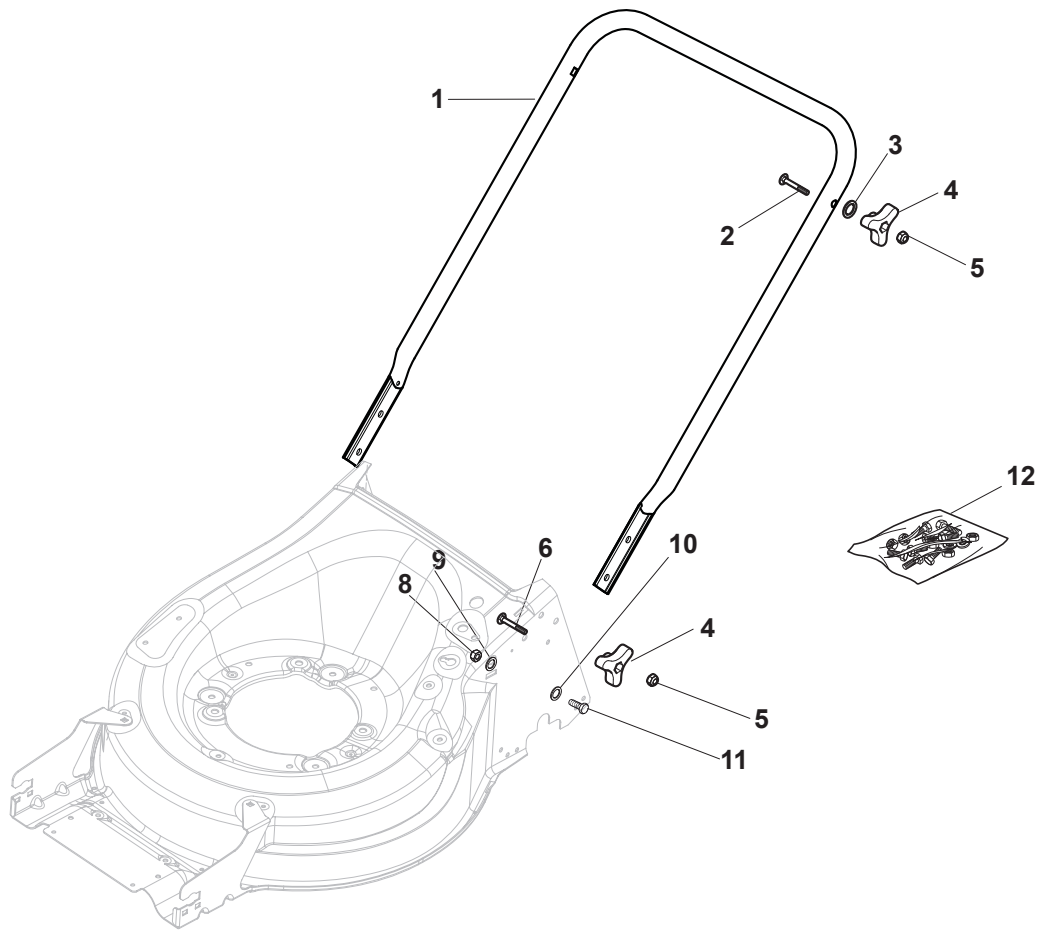

Fig.	Quantity	Part No	Description	Notes
1	1	381302883/0	Front Wheel Axle	
2	2	322785305/0	Support	
3	4	112728697/0	Screw	
4	1	322869693/0	Wheels Control Rod	
5	2	122519823/0	Pin	
6	2	112436051/0	Plate	
7	1	322778475/0	Bracket	
8	1	122450480/0	Spring	
9	1	122517873/0	Pin	
10	1	322055330/0	Cover	
11	1	112815270/0	Screw	
12	1	112523040/0	Washer	
13	2	112154510/0	Nut	
14	1	381302887/0	Rear Wheel Axle	
15	2	322545152/0	Plate	
16	4	112728698/0	Screw	
17	1	122446192/0	Spring	
18	1	122534131/0	Pin	
19	1	381003399/0	Lever, Height Adjustment	
20	1	322394506/0	Knob	
21	5	112728699/0	Screw	
22	1	135064100/0	Belt	
23	1	322778473/0	Bracket	
24	1	122450478/0	Spring	
25	1	181003115/0	Gear Box	
26	2	122753000/0	Pin	
27	4	112608600/0	Seeger	
28	2	119216035/0	Bearing	
29	1	122570133/0	Right Pinion	
30	2	122570134/0	Left Pinion	
31	4	112728697/0	Screw	
32	2	322042063/1	Bushing	
33	2	112521371/0	Washer	
34	2	322600208/0	Protection, Wheel	
35	2	322600145/0	Protection, Wheel	

MP1 504 WQE

WBH Petrol Steel Mask

Issue 43 - 2014

Fig.	Quantity	Part No	Description	Notes
1	1	322500111/0	Front Combi	
2	6	112728697/0	Screw	
3	2	112728699/0	Screw	
4	1	322055524/0	Insert	
5	1	322226215/0	Mask, Red	
6	1	322393742/0	Handle	
7	1	381004777/0	Red Deck	Side Discharge Models

Fig.	Quantity	Part No	Description	Notes
1	1	381006785/0	Handle Lower Part	Black
2	2	112819110/0	Screw	
3	2	122671651/0	Washer	
4	2	122399900/0	Knob	
5	2	112293200/0	Nut	
6	2	112818900/0	Screw	
8	2	112155000/0	Nut	
9	2	112521350/0	Washer	
10	2	112369500/0	Elastic Washer	
11	2	112760605/0	Screw	
12	1	381008730/0	Outfit	Black