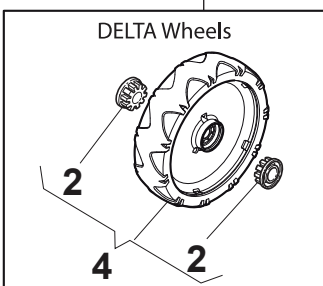

DELTA Wheel (Pierced) - Ø 200

DELTA Wheel - Ø 280

MP1 504 WQE

WBH Petrol Steel **Wheels and Hub Caps**

Issue 43 - 2014

Fig.	Quantity	Part No	Description	Notes
1	8	119216035/0	Bearing	
2	2	381007477/0	Wheel	
3	2	322110640/0	Hub Cap Grey	
4	2	381007478/1	Wheel	

Ball Bearing Ø200 - Wheels NTD

Ball Bearing Ø280 - Wheels NTD

Fig.	Quantity	Part No	Description	Notes
1	8	119216035/0	Bearing	
2	4	381007416/2	Wheel	
4	2	381007417/2	Wheel	

Bushing - Ø180

Ball Bearing - Ø180

Bushing - Ø240

Ball Bearing - Ø240

Fig.	Quantity	Part No	Description	Notes
1	2	381007443/1	Wheel	
2	8	322042064/0	Bushing	
3	2	381007442/1	Wheel	
4	2	381007446/1	Wheel	
5	2	381007444/1	Wheel	
6	2	381007448/1	Wheel	
7	8	119216035/0	Bearing	
8	2	381007449/1	Wheel	
9	2	381007450/1	Wheel	
10	2	381007456/1	Wheel	