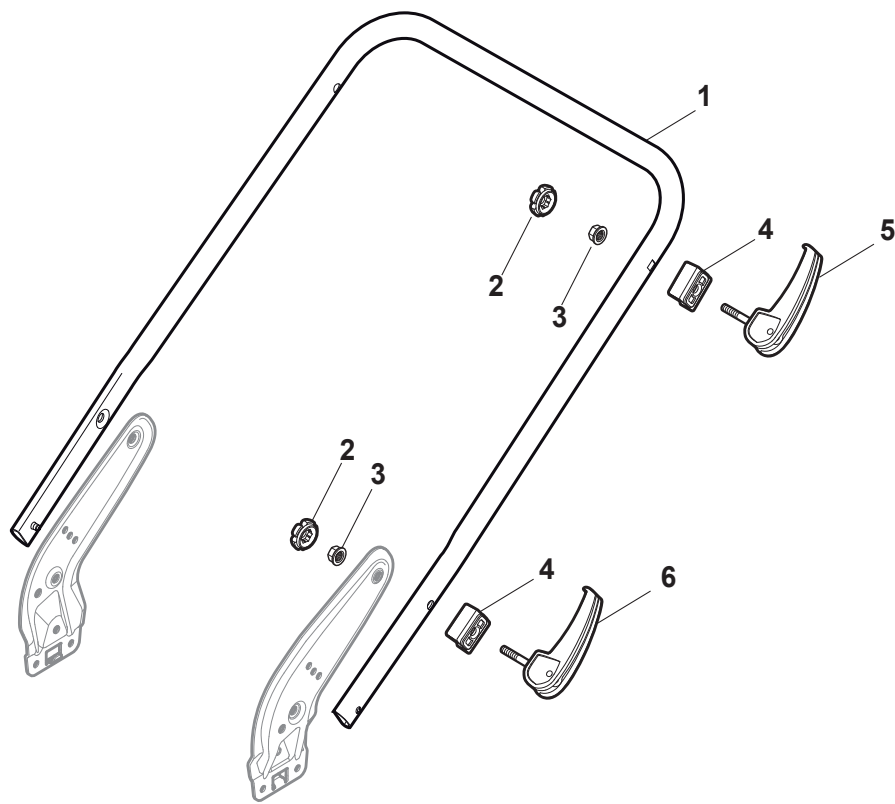

Fig.	Quantity	Part No	Description	Notes
1	1	381302883/0	Front Wheel Axle	
2	2	322785305/0	Support	
3	4	112728697/0	Screw	
4	1	322869693/0	Wheels Control Rod	
5	2	122519823/0	Pin	
6	2	112436051/0	Plate	
7	1	322778475/0	Bracket	
8	1	122450480/0	Spring	
9	1	122517873/0	Pin	
10	1	322055330/0	Cover	
11	1	112815270/0	Screw	
12	1	112523040/0	Washer	
13	2	112154510/0	Nut	
14	1	381302887/0	Rear Wheel Axle	
15	2	322545152/0	Plate	
16	4	112728698/0	Screw	
17	1	122446192/0	Spring	
18	1	122534131/0	Pin	
19	1	381003399/0	Lever, Height Adjustment	
20	1	322394506/0	Knob	
21	5	112728699/0	Screw	
22	1	135064100/0	Belt	
23	1	322778473/0	Bracket	
24	1	122450478/0	Spring	
25	1	181003115/0	Gear Box	
26	2	122753000/0	Pin	
27	4	112608600/0	Seeger	
28	2	119216035/0	Bearing	
29	1	122570133/0	Right Pinion	
30	2	122570134/0	Left Pinion	
31	4	112728697/0	Screw	
32	2	322042063/1	Bushing	
33	2	112521371/0	Washer	
34	2	322600208/0	Protection, Wheel	
35	2	322600145/0	Protection, Wheel	

MP1 504 WQE

WBH Petrol Steel Mask

Issue 43 - 2014

Fig.	Quantity	Part No	Description	Notes
1	1	322500111/0	Front Combi	
2	6	112728697/0	Screw	
3	2	112728699/0	Screw	
4	1	322055524/0	Insert	
5	1	322226215/0	Mask, Red	
6	1	322393742/0	Handle	
7	1	381004777/0	Red Deck	Side Discharge Models

Fig.	Quantity	Part No	Description	Notes
1	1	381006785/0	Handle Lower Part	Black
2	2	112819110/0	Screw	
3	2	122671651/0	Washer	
4	2	122399900/0	Knob	
5	2	112293200/0	Nut	
6	2	112818900/0	Screw	
8	2	112155000/0	Nut	
9	2	112521350/0	Washer	
10	2	112369500/0	Elastic Washer	
11	2	112760605/0	Screw	
12	1	381008730/0	Outfit	Black