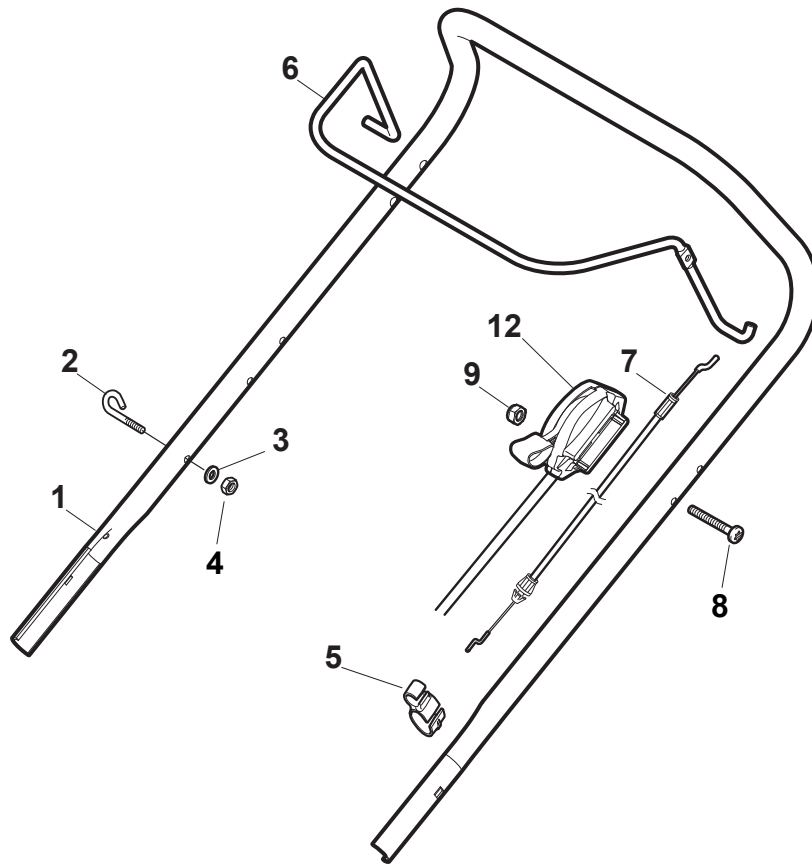

Fig.	Quantity	Part No	Description	Notes
1	1	381006785/0	Handle Lower Part	Black
2	2	112819110/0	Screw	
3	2	122671651/0	Washer	
4	2	122399900/0	Knob	
5	2	112293200/0	Nut	
6	2	112818900/0	Screw	
8	2	112155000/0	Nut	
9	2	112521350/0	Washer	
10	2	112369500/0	Elastic Washer	
11	2	112760605/0	Screw	
12	1	381008730/0	Outfit	Black

MP1 504 WQE

WBH Petrol Steel Handle, Lower Part with Lever

Issue 43 - 2014

Fig.	Quantity	Part No	Description	Notes
1	1	381007563/0	Lower handle	
2	4	322680016/0	Washer	
3	4	122131750/0	Nut	
4	4	322399835/0	Knob	
5	2	381103350/0	Handle	Black
6	2	381003253/0	Handle	Black