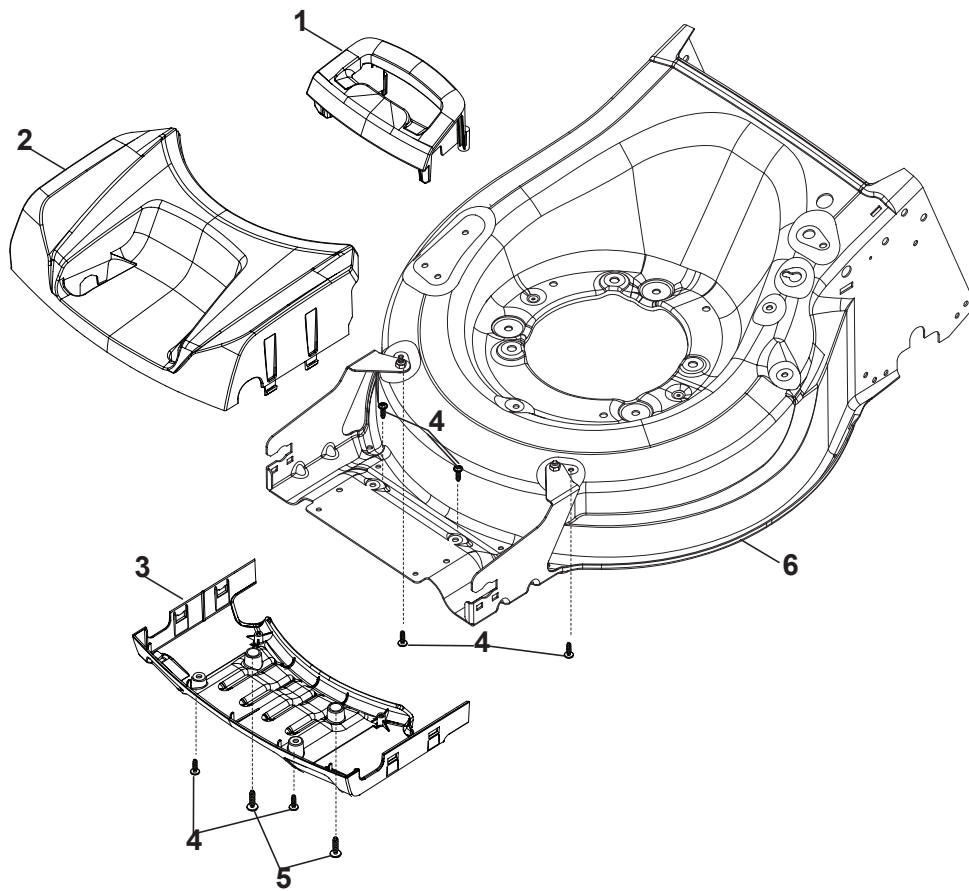

MP1 504 WQE

WBH Petrol Steel Mask

Issue 43 - 2014

Fig.	Quantity	Part No	Description	Notes
1	1	322393741/0	Handle	
2	1	322226214/0	Mask, White	
3	1	322500110/0	Front Combi	
4	6	112728697/0	Screw	
5	2	112728699/0	Screw	
6	1	381004787/0	White Deck	Side Discharge Models