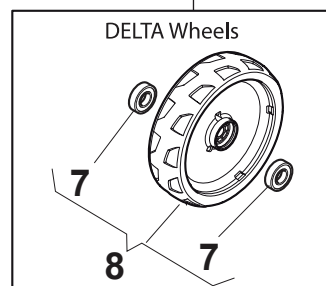

DELTA Wheel (Pierced) - Ø 200

DELTA Wheel - Ø 280

MP1 504 WQE

WBH Petrol Steel **Wheels and Hub Caps**

Issue 43 - 2014

Fig.	Quantity	Part No	Description	Notes
1	8	119216035/0	Bearing	
2	2	381007477/0	Wheel	
3	2	322110640/0	Hub Cap Grey	
4	2	381007478/1	Wheel	

Ball Bearing Ø200 - Wheels NTD

Ball Bearing Ø280 - Wheels NTD

Fig.	Quantity	Part No	Description	Notes
1	8	119216035/0	Bearing	
2	4	381007416/2	Wheel	
4	2	381007417/2	Wheel	

Bushing - Ø180

Ball Bearing - Ø180

Bushing - Ø240

Ball Bearing - Ø240

Fig.	Quantity	Part No	Description	Notes
1	2	381007443/1	Wheel	
2	8	322042064/0	Bushing	
3	2	381007442/1	Wheel	
4	2	381007446/1	Wheel	
5	2	381007444/1	Wheel	
6	2	381007448/1	Wheel	
7	8	119216035/0	Bearing	
8	2	381007449/1	Wheel	
9	2	381007450/1	Wheel	
10	2	381007456/1	Wheel	