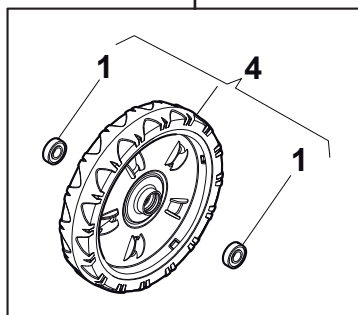

Fig.	Quantity	Part No	Description	Notes
1	2	112728702/0	Screw	
2	1	112728691/0	Screw	
3	1	322722801/0	Starting Block Outer Half-Bearing	
4	1	118450051/0	Switch	
5	1	322722800/0	Starting Block Inner Half-Bearing	
6	1	118204120/0	Battery Charger	CE plug
6	1	118204121/0	Battery Charger	Uk plug
7	1	133320015/0	Fastpoint Clamp	
8	1	118204196/0	Cable, Start	For B&S Engines
9	1	171500574/0	Owner'S /Guarantee Manual Battery	
10	1	118390021/0	Conduit Clip	
11	1	322109533/0	Battery Holder	
12	1	118120052/0	Battery	
13	1	112728706/0	Screw	
14	1	325160039/0	Spacer	

DELTA Wheel (Pierced) - Ø 200

DELTA Wheel - Ø 280

MP1 504 WQE

WBH Petrol Steel **Wheels and Hub Caps**

Issue 43 - 2014

Fig.	Quantity	Part No	Description	Notes
1	8	119216035/0	Bearing	
2	2	381007477/0	Wheel	
3	2	322110640/0	Hub Cap Grey	
4	2	381007478/1	Wheel	

Ball Bearing Ø200 - Wheels NTD

Ball Bearing Ø280 - Wheels NTD

Fig.	Quantity	Part No	Description	Notes
1	8	119216035/0	Bearing	
2	4	381007416/2	Wheel	
4	2	381007417/2	Wheel	

Bushing - Ø180

Ball Bearing - Ø180