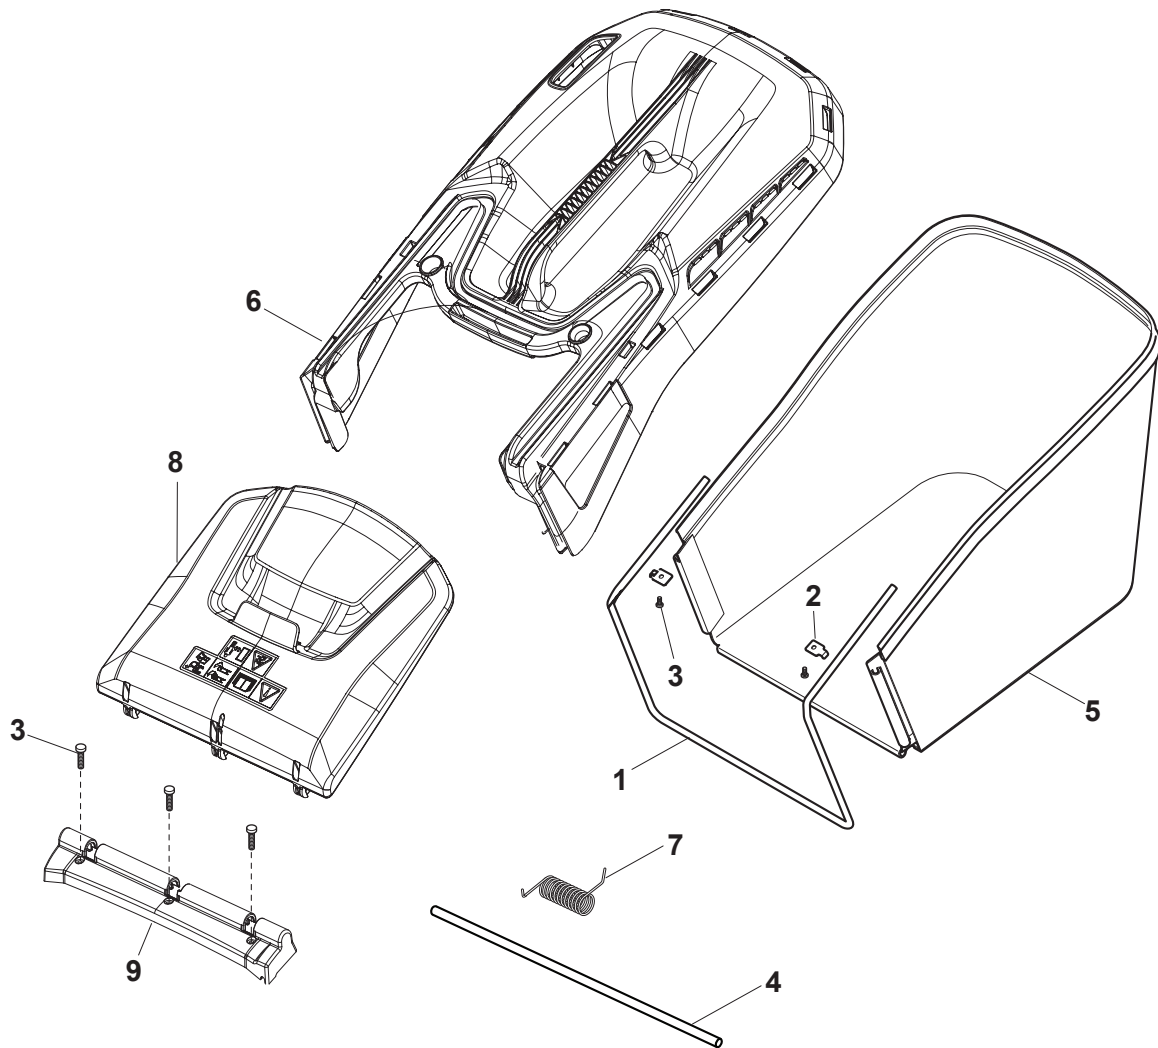

Fig.	Quantity	Part No	Description	Notes
1	1	181006411/0	Fabric Box Frame	
2	2	322557177/0	Plate	
3	5	112728697/0	Screw	
4	1	122517884/0	Pin	
5	1	181102349/0	Cancas GrassCatcher	
6	1	322486427/0	Box, Upper Side	without indicator (Alpina)
6	1	322486428/0	Box, Upper Side	without indicator (Private Label)
6	1	381486039/0	Box, Upper Side	with indicator (Alpina)
6	1	381486040/0	Box, Upper Side	with indicator (Private Label)
7	1	122450479/0	Spring	
8	1	322600312/0	Stone Guard, White	
8	1	322600308/0	Stone Guard, Black	
9	1	322109569/0	Black Stone Guard Support	