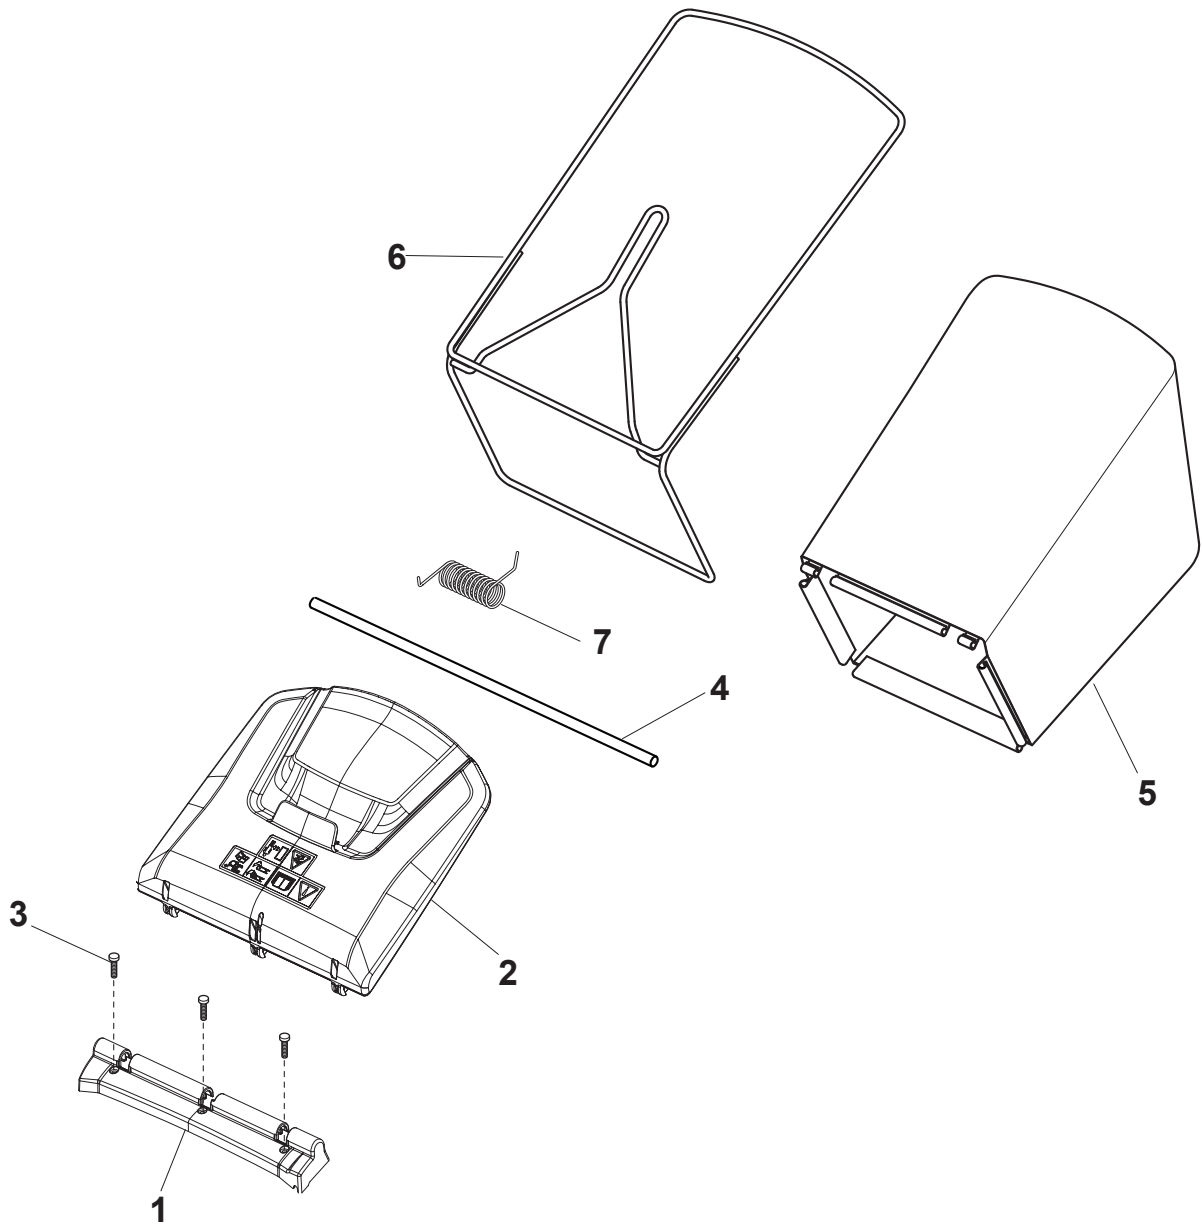

MP1 504 WQE

WBH Petrol Steel Grass-Catcher

Issue 43 - 2014

Fig.	Quantity	Part No	Description	Notes
1	1	322109569/0	Black Stone Guard Support	
2	1	322600312/0	Stone Guard, White	
2	1	322600308/0	Stone Guard, Black	
3	3	112728697/0	Screw	
4	1	122517884/0	Pin	
5	1	181102350/0	Cancas GrassCatcher	
6	1	181006410/0	Fabric Box Frame	
7	1	122450479/0	Spring