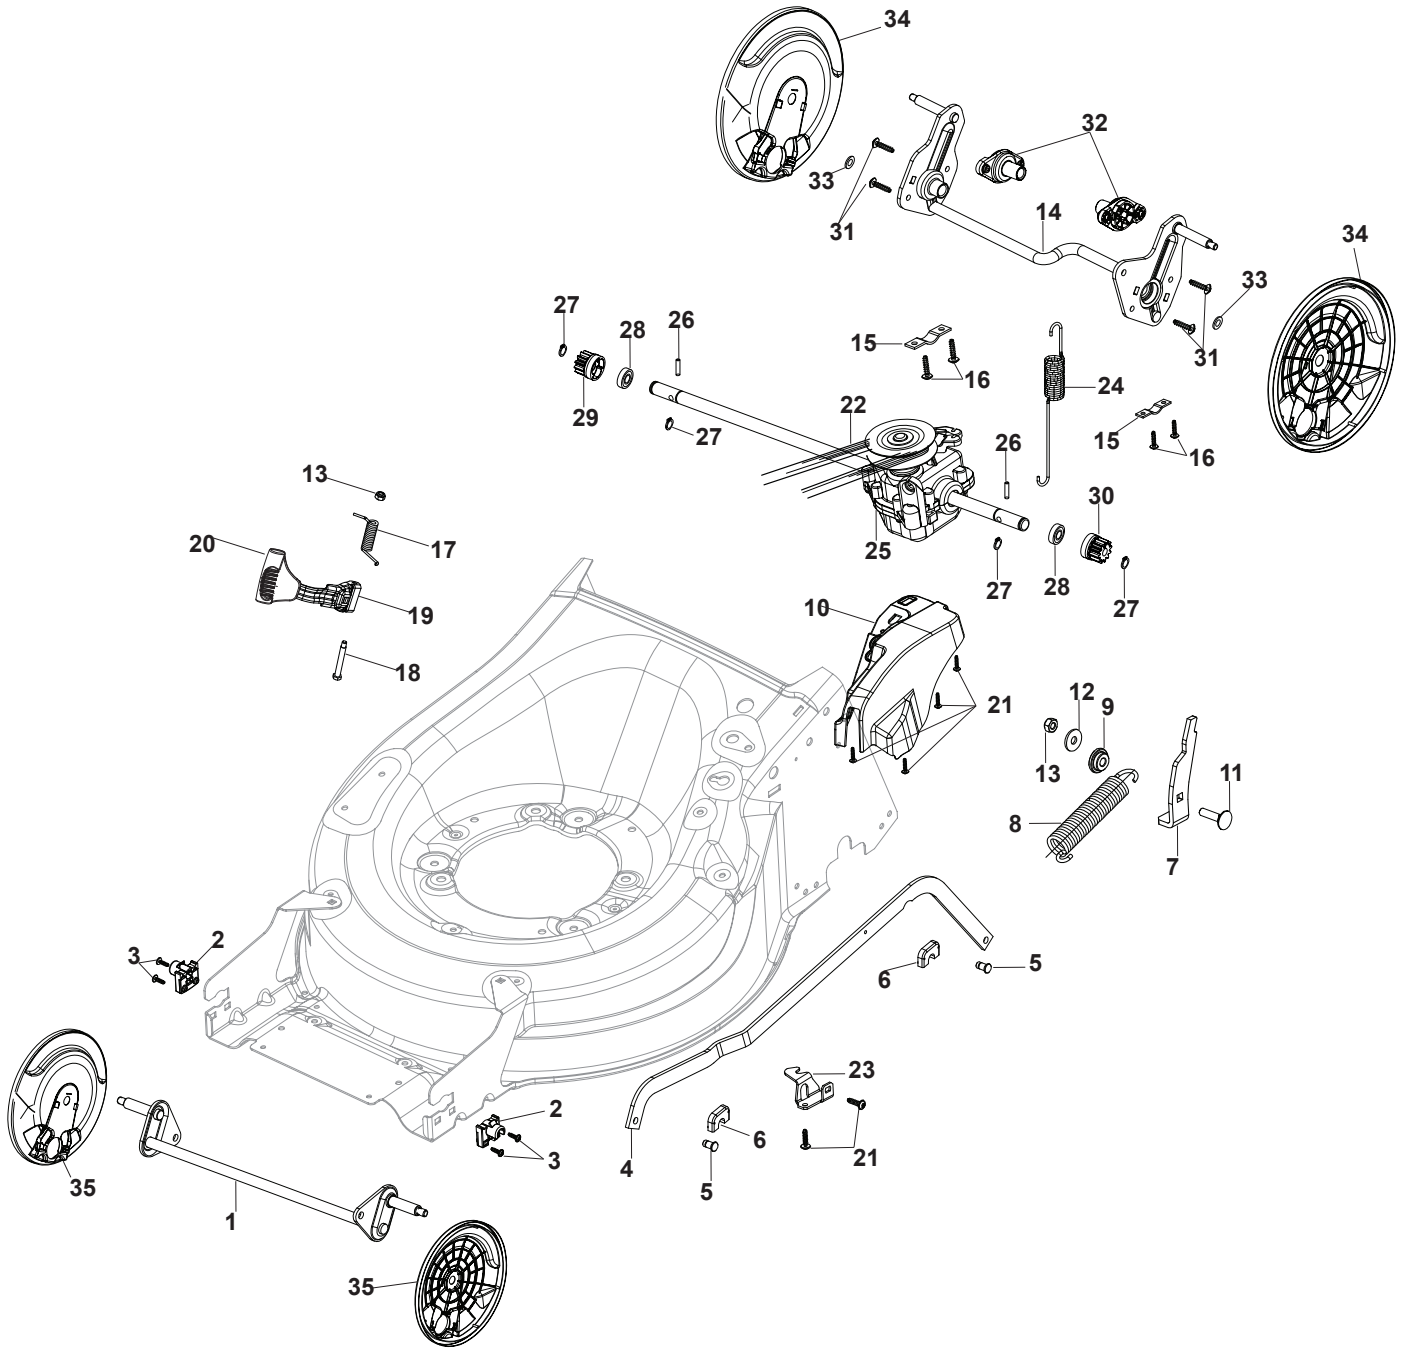

THIS INFORMATION IS NOT INTENDED FOR SALE OR RESALE, AND THIS NOTICE MUST REMAIN ON ALL COPIES.

Fig.	Quantity	Part No	Description	Notes
1	1	322055262/0	Lower Cover	
2	1	322055263/0	Upper Cover	
3	1	322602026/0	Button	
4	5	112728699/0	Screw	
5	1	125943004/0	Screw	
6	1	122450477/0	Spring	
7	1	322981471/1	Plate	
8	5	112728697/0	Screw	
9	1	322602027/0	Lens	
10	1	322602028/0	Visualizer	
11	1	112154510/0	Nut	
12	1	112523040/0	Washer	
13	1	122517873/0	Pin	
14	1	381003475/0	Lever, Height Adjustment	
15	1	322778475/0	Bracket	
16	1	112815270/0	Screw	
17	1	122450480/0	Spring	
18	2	322545152/0	Plate	
19	4	112728698/0	Screw	
20	1	322778473/0	Bracket	
21	1	181003114/0	Gear Box	
22	1	122450478/0	Spring	
23	1	381302885/0	Front Wheel Axle	
24	1	381302889/0	Rear Wheel Axle	
25	1	135063900/0	Belt	
26	2	119216035/0	Bearing	
27	1	122570134/0	Left Pinion	
28	1	122570133/0	Right Pinion	
29	4	112608600/0	Seeger	
30	2	122753000/0	Pin	
31	1	381002045/0	Wheels Control Rod	
32	2	122519823/0	Pin	
33	2	322785305/0	Support	
34	4	112728697/0	Screw	
35	2	112436051/0	Plate	
36	1	112645708/0	Pin	
37	2	322600145/0	Protection, Wheel	NOT for Delta Hole wheels
38	2	322600208/0	Protection, Wheel	