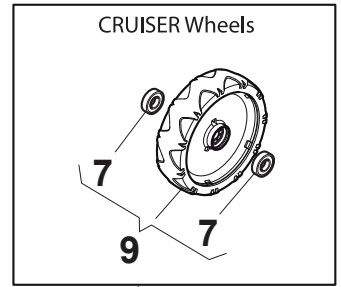

Ball Bearing Ø200 - Wheels NTD

Ball Bearing Ø280 - Wheels NTD

Fig.	Quantity	Part No	Description	Notes
1	8	119216035/0	Bearing	
2	4	381007416/2	Wheel	
4	2	381007417/2	Wheel	

Bushing - Ø180

Ball Bearing - Ø180