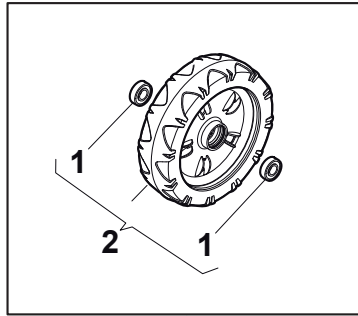

Fig.	Quantity	Part No	Description	Notes
1	2	112728702/0	Screw	
2	1	112728691/0	Screw	
3	1	322722801/0	Starting Block Outer Half-Bearing	
4	1	118450051/0	Switch	
5	1	322722800/0	Starting Block Inner Half-Bearing	
6	1	118204120/0	Battery Charger	CE plug
6	1	118204121/0	Battery Charger	Uk plug
7	1	133320015/0	Fastpoint Clamp	
8	1	118204196/0	Cable, Start	For B&S Engines
9	1	171500574/0	Owner'S /Guarantee Manual Battery	
10	1	118390021/0	Conduit Clip	
11	1	322109533/0	Battery Holder	
12	1	118120052/0	Battery	
13	1	112728706/0	Screw	
14	1	325160039/0	Spacer	

DELTA Wheel (Pierced) - Ø 200

DELTA Wheel - Ø 280

MP1 504 WQE

WBH Petrol Steel **Wheels and Hub Caps**

Issue 43 - 2014

Fig.	Quantity	Part No	Description	Notes
1	8	119216035/0	Bearing	
2	2	381007477/0	Wheel	
3	2	322110640/0	Hub Cap Grey	
4	2	381007478/1	Wheel	

Ball Bearing Ø200 - Wheels NTD

Ball Bearing Ø280 - Wheels NTD

Fig.	Quantity	Part No	Description	Notes
1	8	119216035/0	Bearing	
2	4	381007416/2	Wheel	
4	2	381007417/2	Wheel	

Bushing - Ø180

Ball Bearing - Ø180