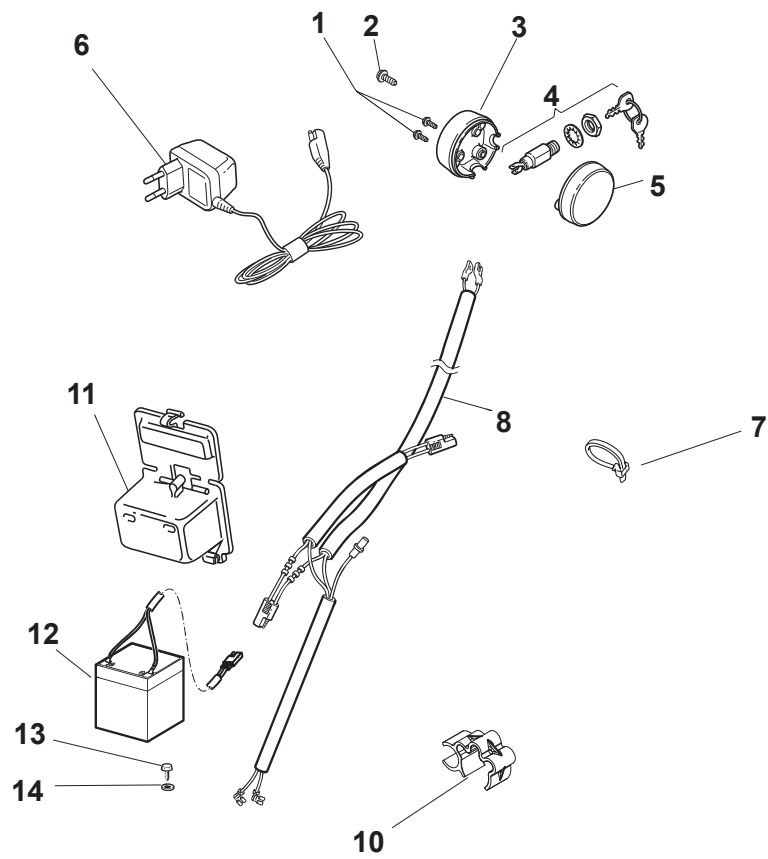

Fig.	Quantity	Part No	Description	Notes
1	1	381006739/1	Handle, Upper Part	without Sponge
1	1	381006745/1	Handle, Upper Part with sponge handgrip	with Sponge
2	1	122430313/0	Guide Spring	
3	1	112521330/0	Washer	
4	1	112154510/0	Nut	
5	1	118390020/0	Conduit Clip	
6	1	181003363/1	Lever, Engine Brake Black	Black
6	1	381003365/0	Lever, Engine Brake Yellow	Yellow
7	1	181030053/0	Cable, Thread Engine Brake	Handle w/Lever - For B&S 675-750 Engine
7	1	181030053/0	Cable, Thread Engine Brake	Handle w/Knob - For B&S 675
7	1	181030054/0	Cable, Thread Engine Brake	Handle w/Knob - For WBE 140 Engine
7	1	181030054/0	Cable, Thread Engine Brake	Handle w/Lever - For B&S 675E Engine
7	1	181030057/0	Cable, Thread Engine Brake	Handle w/Lever - For B&S 675-750-775 Engine
7	1	181030057/0	Cable, Thread Engine Brake	Handle w/Knob - For B&S 675E
7	1	181030070/0	Cable, Thread Engine Brake	Handle w/Knob - For Honda Engine MP1 55
7	1	181030070/0	Cable, Thread Engine Brake	Handle w/Knob - For WBE0702 Engine
7	1	181030070/0	Cable, Thread Engine Brake	Handle w/Knob - For B&S 625E-850 Engine
7	1	181030087/0	Cable, Thread Engine Brake	Handle w/Knob - For B&S 750-775 Engine
7	1	181030088/0	Cable, Thread Engine Brake	Handle w/Knob - For B&S 550E-625E-675 Engine
7	1	181030088/0	Cable, Thread Engine Brake	Handle w/Knob - For Honda Engine MP1 50
7	1	181030105/0	Cable, Thread Engine Brake	Handle w/Lever - For WBE 140 Engine
7	1	181030106/0	Cable, Thread Engine Brake	Handle w/Lever - For B&S 550E-625E-850 Engine
7	1	181030106/0	Cable, Thread Engine Brake	Handle w/Lever - For WBE0702 Engine
7	1	181030106/0	Cable, Thread Engine Brake	Handle w/Lever - For Honda Engine
8	1	112727783/0	Screw	
9	1	112154510/0	Nut	
12	1	322551640/0	Plate	