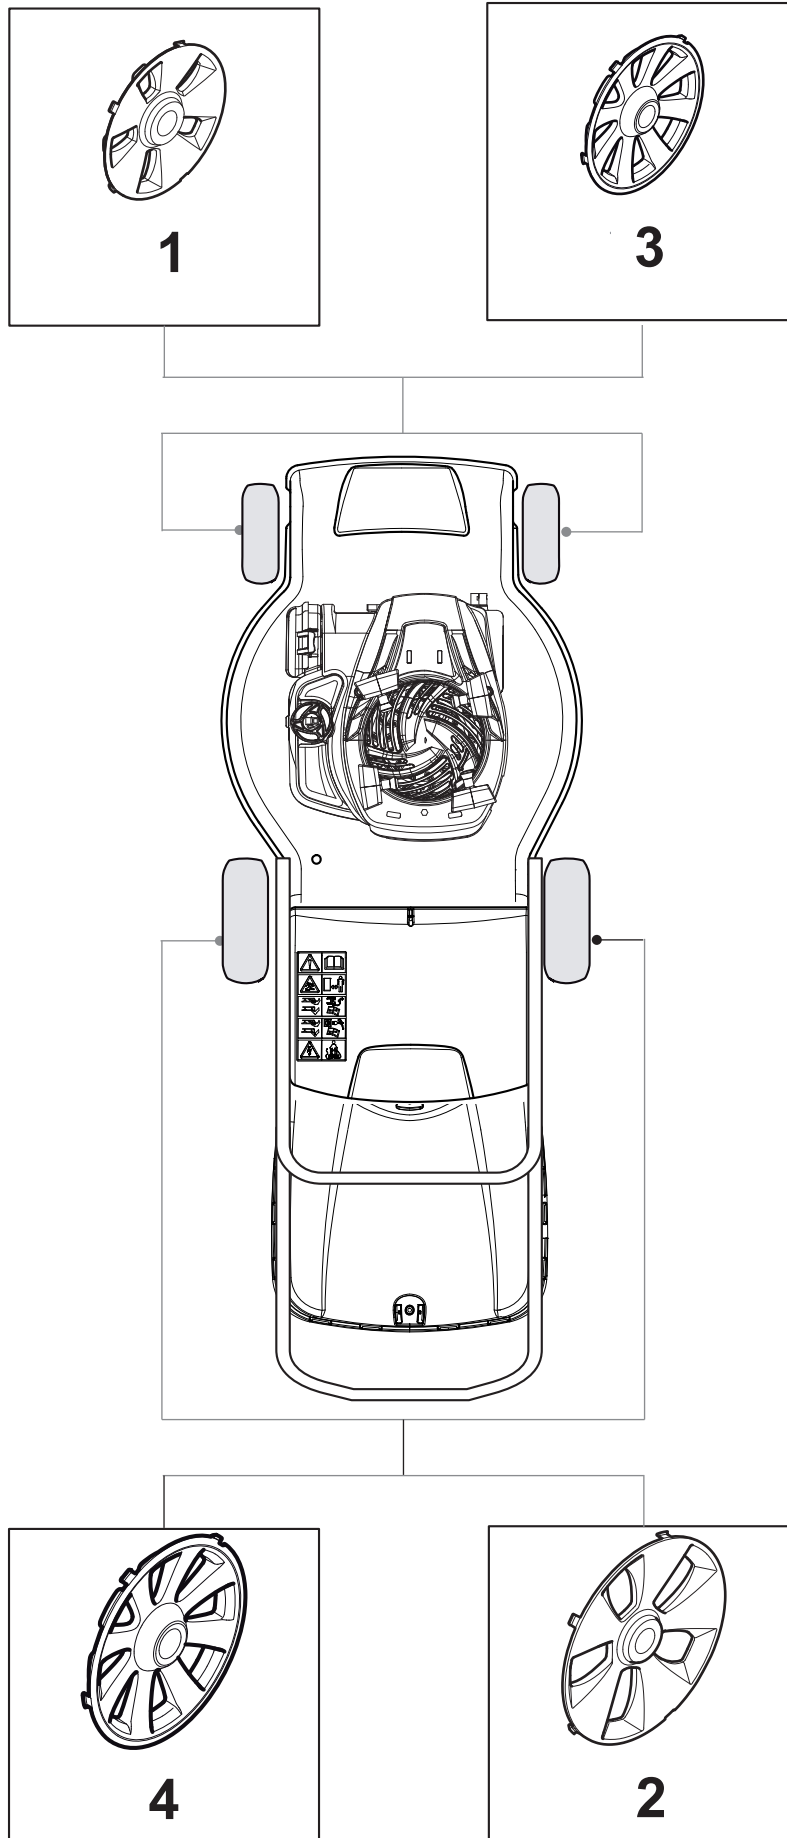

THIS INFORMATION IS NOT INTENDED FOR SALE OR RESALE, AND THIS NOTICE MUST REMAIN ON ALL COPIES.

Fig.	Quantity	Part No	Description	Notes
1	1	322055262/0	Lower Cover	
2	1	322055263/0	Upper Cover	
3	1	322602026/0	Button	
4	5	112728699/0	Screw	
5	1	125943004/0	Screw	
6	1	122450477/0	Spring	
7	1	322981471/1	Plate	
8	5	112728697/0	Screw	
9	1	322602027/0	Lens	
10	1	322602028/0	Visualizer	
11	1	112154510/0	Nut	
12	1	112523040/0	Washer	
13	1	122517873/0	Pin	
14	1	381003475/0	Lever, Height Adjustment	
15	1	322778475/0	Bracket	
16	1	112815270/0	Screw	
17	1	122450480/0	Spring	
18	2	322545152/0	Plate	
19	4	112728698/0	Screw	
20	1	322778473/0	Bracket	
21	1	181003114/0	Gear Box	
22	1	122450478/0	Spring	
23	1	381302885/0	Front Wheel Axle	
24	1	381302889/0	Rear Wheel Axle	
25	1	135063900/0	Belt	
26	2	119216035/0	Bearing	
27	1	122570134/0	Left Pinion	
28	1	122570133/0	Right Pinion	
29	4	112608600/0	Seeger	
30	2	122753000/0	Pin	
31	1	381002045/0	Wheels Control Rod	
32	2	122519823/0	Pin	
33	2	322785305/0	Support	
34	4	112728697/0	Screw	
35	2	112436051/0	Plate	
36	1	112645708/0	Pin	
37	2	322600145/0	Protection, Wheel	NOT for Delta Hole wheels
38	2	322600208/0	Protection, Wheel	

Bushing - Ø240

Ball Bearing - Ø240

Fig.	Quantity	Part No	Description	Notes
1	2	381007443/1	Wheel	
2	8	322042064/0	Bushing	
3	2	381007442/1	Wheel	
4	2	381007446/1	Wheel	
5	2	381007444/1	Wheel	
6	2	381007448/1	Wheel	
7	8	119216035/0	Bearing	
8	2	381007449/1	Wheel	
9	2	381007450/1	Wheel	
10	2	381007456/1	Wheel	