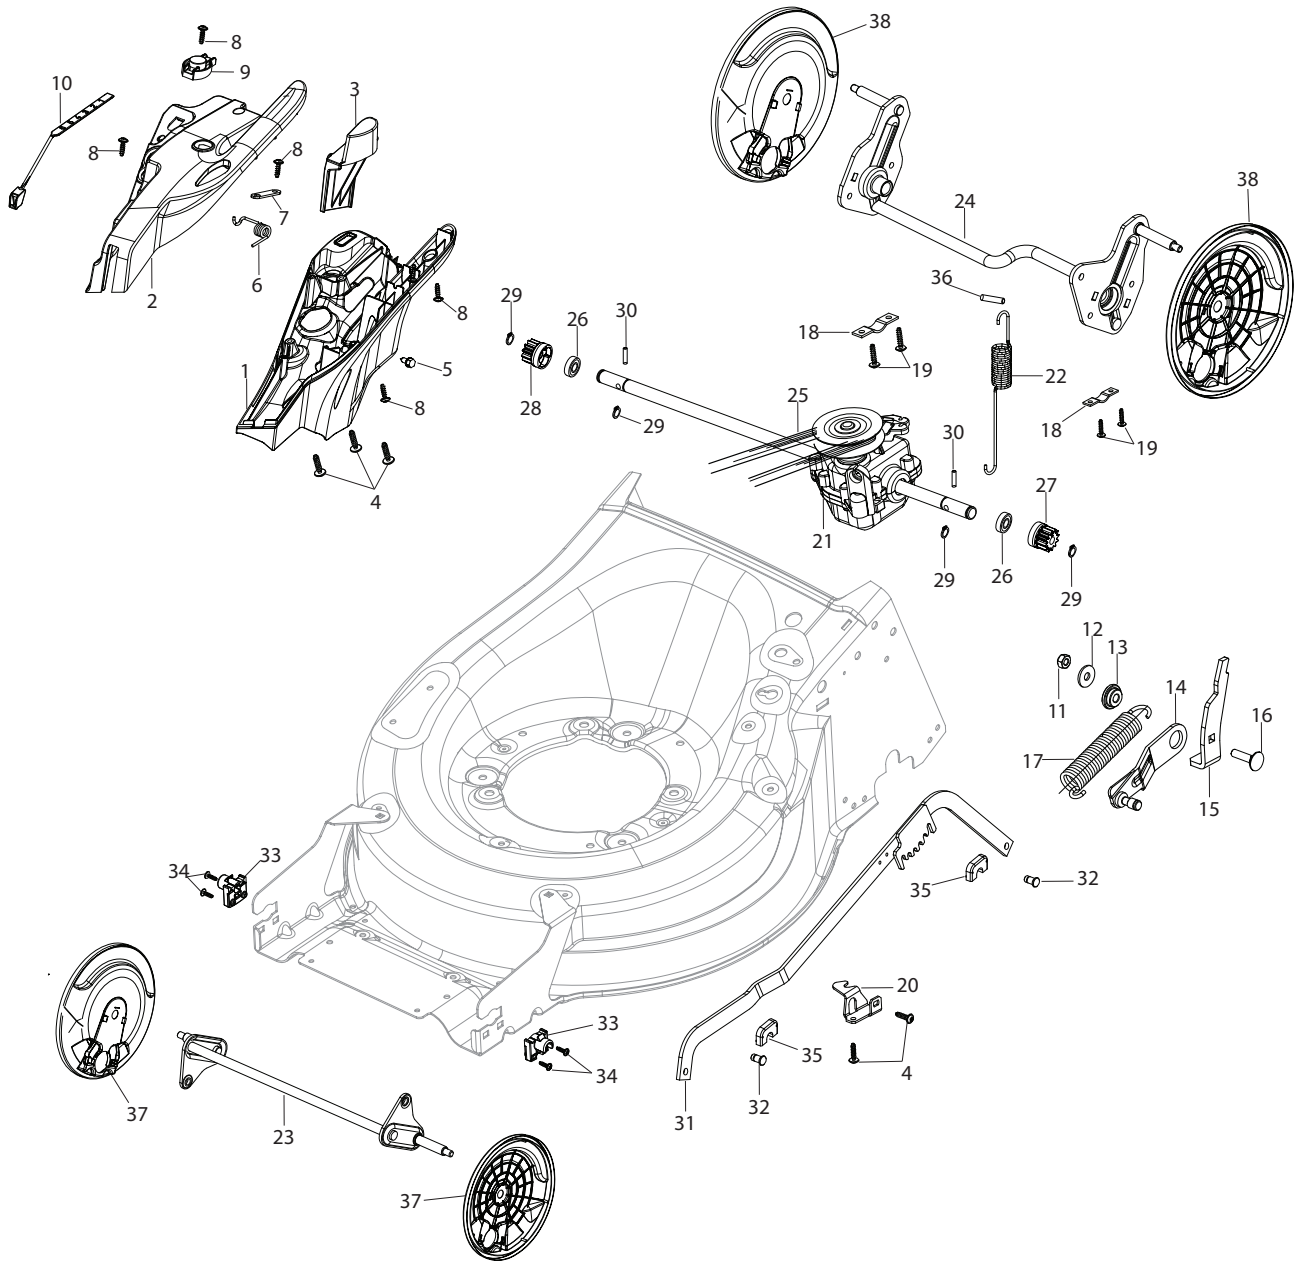

THIS INFORMATION IS NOT INTENDED FOR SALE OR RESALE, AND THIS NOTICE MUST REMAIN ON ALL COPIES.

Fig.	Quantity	Part No	Description	Notes
1	1	322055262/0	Lower Cover	
2	1	322055263/0	Upper Cover	
3	1	322602026/0	Button	
4	5	112728699/0	Screw	
5	1	125943004/0	Screw	
6	1	122450477/0	Spring	
7	1	322981471/1	Plate	
8	5	112728697/0	Screw	
9	1	322602027/0	Lens	
10	1	322602028/0	Visualizer	
11	1	112154510/0	Nut	
12	1	112523040/0	Washer	
13	1	122517873/0	Pin	
14	1	381003475/0	Lever, Height Adjustment	
15	1	322778475/0	Bracket	
16	1	112815270/0	Screw	
17	1	122450480/0	Spring	
18	2	322545152/0	Plate	
19	4	112728698/0	Screw	
20	1	322778473/0	Bracket	
21	1	181003114/0	Gear Box	
22	1	122450478/0	Spring	
23	1	381302885/0	Front Wheel Axle	
24	1	381302889/0	Rear Wheel Axle	
25	1	135063900/0	Belt	
26	2	119216035/0	Bearing	
27	1	122570134/0	Left Pinion	
28	1	122570133/0	Right Pinion	
29	4	112608600/0	Seeger	
30	2	122753000/0	Pin	
31	1	381002045/0	Wheels Control Rod	
32	2	122519823/0	Pin	
33	2	322785305/0	Support	
34	4	112728697/0	Screw	
35	2	112436051/0	Plate	
36	1	112645708/0	Pin	
37	2	322600145/0	Protection, Wheel	NOT for Delta Hole wheels
38	2	322600208/0	Protection, Wheel	