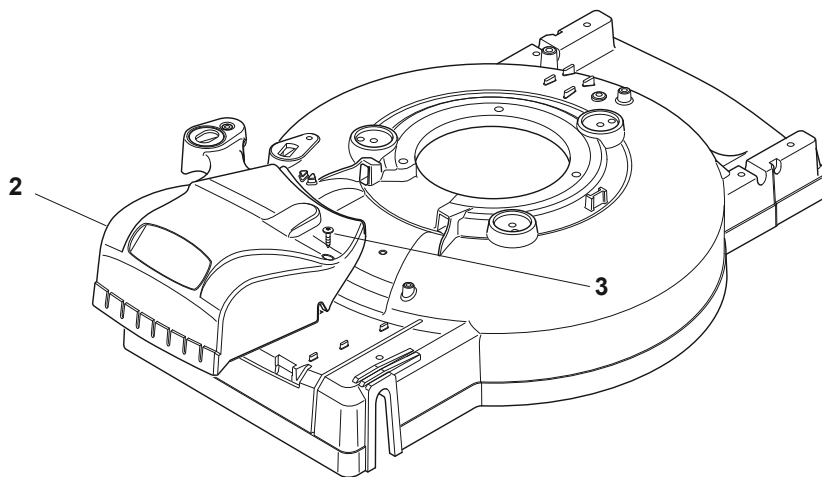

THIS INFORMATION IS NOT INTENDED FOR SALE OR RESALE, AND THIS NOTICE MUST REMAIN ON ALL COPIES.

Fig.	Quantity	Part No	Description	Notes
1	1	381004736/0	Grey Deck	
4	1	112727802/0	Screw	
5	1	122034000/0	Washing Connection	
6	1	119035000/0	Or Ring	
8	2	322820054/0	White Cap	
9	1	322778417/0	Right Bracket	
10	4	112735595/0	Screw	
11	4	112800815/0	Screw	
12	1	322735569/0	Sector, Height Adjustment	
13	1	322778415/0	Bracket, Left	
14	1	381006361/1	Handle, Middle Part Yellow	Yellow
14	1	381006365/1	Handle, Middle Part Black	Black
14	1	381006369/0	Handle, Middle Part Grey	Grey
15	4	112293200/0	Nut	
16	1	112523080/0	Washer	
17	1	322399813/0	Knob	

MC 534 TR/E

WBH Petrol Aluminium Mask

Issue 7 - 2015

Fig.	Quantity	Part No	Description	Notes
1	1	322869713/0	Tube	
2	1	381008657/0	Outfit, Screws	

Fig.	Quantity	Part No	Description	Notes
2	1	322226198/0	Protection, Belt Yellow	
3	2	112728440/0	Screw	