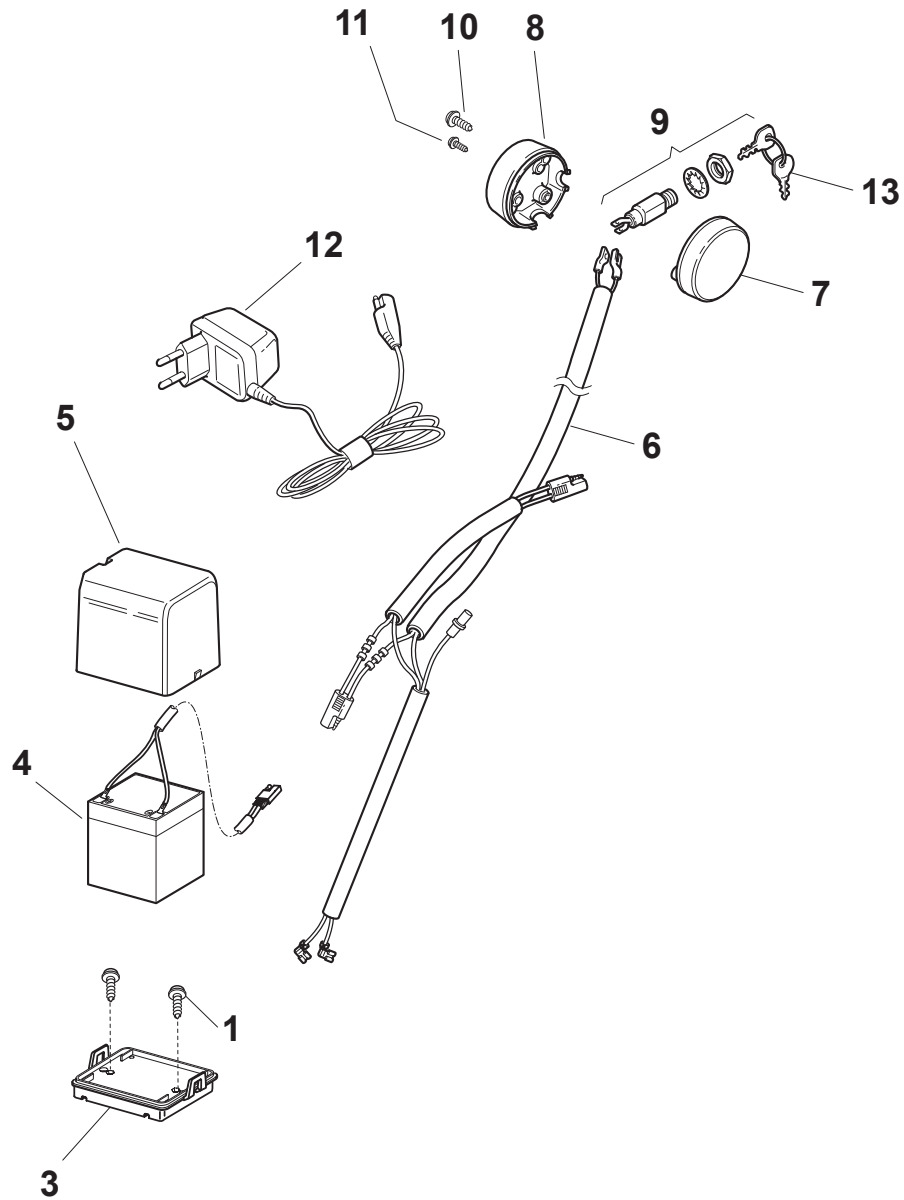

Fig.	Quantity	Part No	Description	Notes
1	1	181007130/0	Throttle Cable	
2	1	112154510/0	Nut	
3	1	112727786/0	Screw	

Fig.	Quantity	Part No	Description	Notes
1	2	112728450/0	Screw	
3	1	322785122/0	Battery Support	
4	1	118120052/0	Battery	
5	1	322109530/0	Battery Cover	
6	1	118204197/0	Cable	for B&S and GGP Engines
6	1	118204198/0	Starting Cable	for HONDA Engines
7	1	322722801/0	Starting Block Outer Half-Bearing	
8	1	322722800/0	Starting Block Inner Half-Bearing	
9	1	118450051/0	Switch	
10	2	112728300/0	Screw	
11	1	112728691/0	Screw	
12	1	118204120/0	Battery Charger	CE plugg
12	1	118204121/0	Battery Charger	UK plugg
13	1	118210016/1	Starting Key	

Fig.	Quantity	Part No	Description	Notes
1	2	322545157/1	Front Axle Plate	
2	4	112735662/1	Screw	
3	2	122671659/0	Washer	
4	2	122430215/0	Spring	
5	2	112604899/0	Crown Fastener	
6	1	122033331/0	Wheels Control Rod	
7	1	112735651/0	Screw	
8	1	322545139/0	Plate	
9	1	122446183/0	Spring	
10	2	122671659/0	Washer	
11	2	112154510/0	Nut	
12	2	112521330/0	Washer	
13	2	322551529/0	Wheels Cleaning Plate	
14	2	112521330/0	Washer	
15	1	381002835/0	Rear Wheel Axle	
16	1	112793701/0	Screw	
17	1	122170830/0	Spacer	
18	1	381003317/0	Lever, Height Adjustment	
19	1	112293201/0	Nut	
20	1	112293200/0	Nut	
21	1	322399812/0	Knob	
22	2	322600121/0	Protection, Wheel	
23	2	112521330/0	Washer	
24	2	112735661/0	Screw	
25	8	122122201/0	Bearing	
26	4	381007361/0	Wheel	
27	4	112521460/0	Washer	
28	4	112735662/1	Screw	
29	2	322600122/0	Protection, Wheel	
30	4	112521460/0	Washer	
31	4	112735662/1	Screw	
32	4	322110384/0	Hub Cap Grey	
33	2	122570128/0	Pinion	