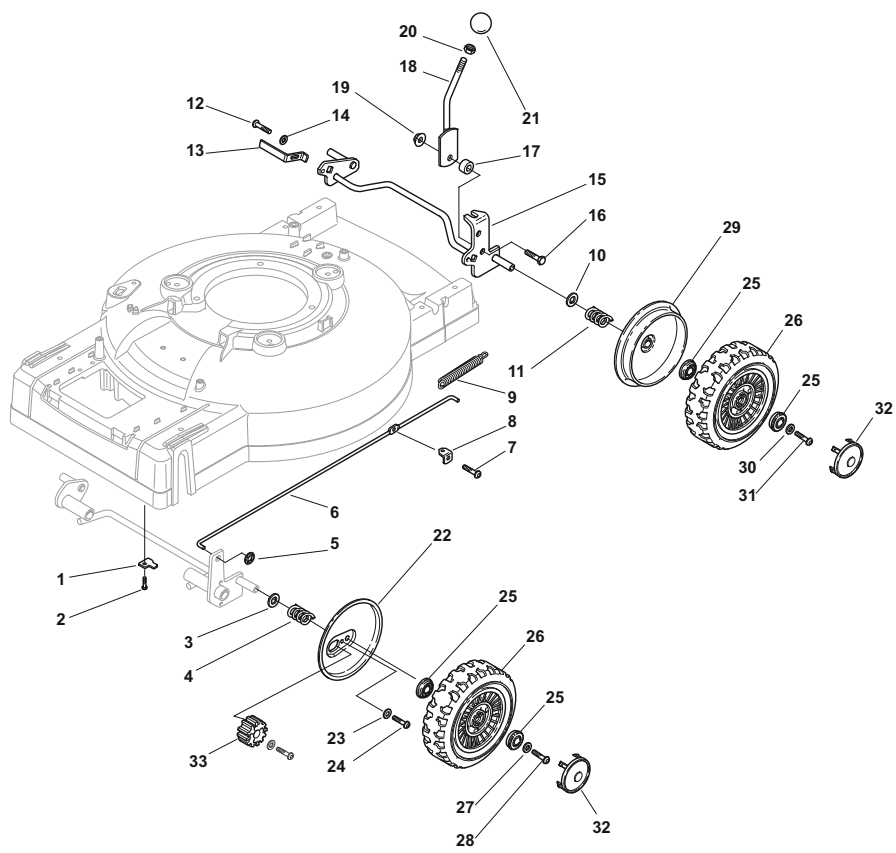

Fig.	Quantity	Part No	Description	Notes
1	1	181007130/0	Throttle Cable	
2	1	112154510/0	Nut	
3	1	112727786/0	Screw	

Fig.	Quantity	Part No	Description	Notes
1	2	112728450/0	Screw	
3	1	322785122/0	Battery Support	
4	1	118120052/0	Battery	
5	1	322109530/0	Battery Cover	
6	1	118204197/0	Cable	for B&S and GGP Engines
6	1	118204198/0	Starting Cable	for HONDA Engines
7	1	322722801/0	Starting Block Outer Half-Bearing	
8	1	322722800/0	Starting Block Inner Half-Bearing	
9	1	118450051/0	Switch	
10	2	112728300/0	Screw	
11	1	112728691/0	Screw	
12	1	118204120/0	Battery Charger	CE plugg
12	1	118204121/0	Battery Charger	UK plugg
13	1	118210016/1	Starting Key	

Fig.	Quantity	Part No	Description	Notes
1	2	322545157/1	Front Axle Plate	
2	4	112735662/1	Screw	
3	2	122671659/0	Washer	
4	2	122430215/0	Spring	
5	2	112604899/0	Crown Fastener	
6	1	122033331/0	Wheels Control Rod	
7	1	112735651/0	Screw	
8	1	322545139/0	Plate	
9	1	122446183/0	Spring	
10	2	122671659/0	Washer	
11	2	112154510/0	Nut	
12	2	112521330/0	Washer	
13	2	322551529/0	Wheels Cleaning Plate	
14	2	112521330/0	Washer	
15	1	381002835/0	Rear Wheel Axle	
16	1	112793701/0	Screw	
17	1	122170830/0	Spacer	
18	1	381003317/0	Lever, Height Adjustment	
19	1	112293201/0	Nut	
20	1	112293200/0	Nut	
21	1	322399812/0	Knob	
22	2	322600121/0	Protection, Wheel	
23	2	112521330/0	Washer	
24	2	112735661/0	Screw	
25	8	122122201/0	Bearing	
26	4	381007361/0	Wheel	
27	4	112521460/0	Washer	
28	4	112735662/1	Screw	
29	2	322600122/0	Protection, Wheel	
30	4	112521460/0	Washer	
31	4	112735662/1	Screw	
32	4	322110384/0	Hub Cap Grey	
33	2	122570128/0	Pinion	