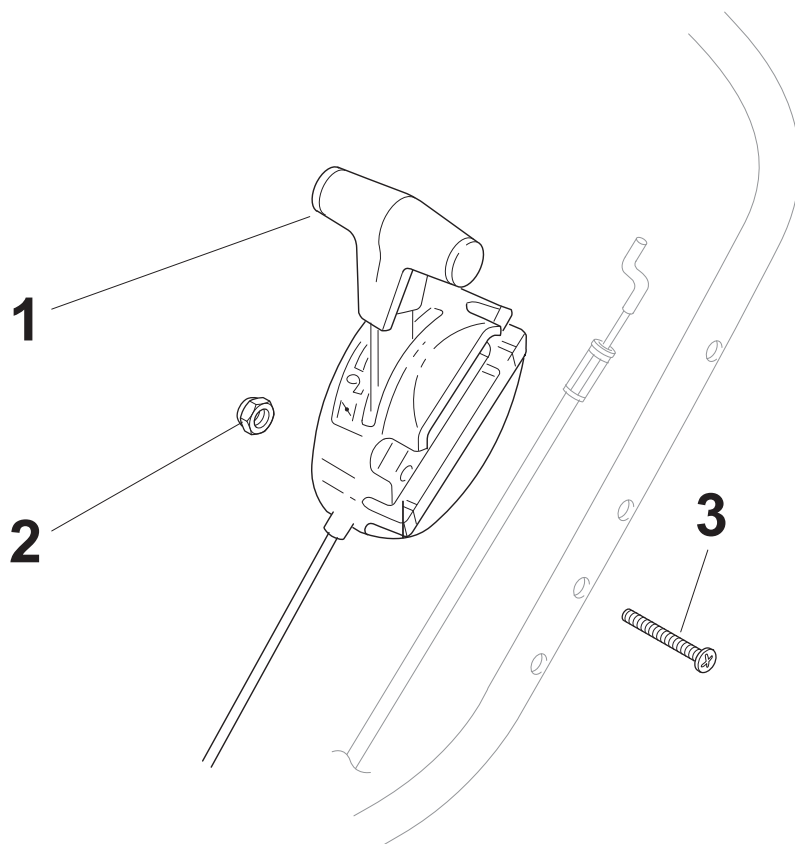

Fig.	Quantity	Part No	Description	Notes
1	1	112291000/0	Nut	
2	1	112581500/0	Grower	
3	1	322171006/0	Spacer	
4	1	112521360/0	Washer	
5	1	112508100/0	Cup Spring	
6	1	381007220/0	Throttle Lever	for SV40-RV 40-V35 Engine/B&S 450-500 Series
6	1	381007279/1	Throttle Lever	for B&S-GGP-HONDA Engines
7	1	481007080/0	Throttle Cable	
8	1	112815030/0	Screw	
9	1	114356702/0	Throttle Label	for GGP Engines
9	1	114356702/0	Throttle Label	for HONDA Autochoke Engines
9	1	114356703/0	Throttle Label	for B&S Engines
9	1	114356905/0	Label	for B&S 700-750 Series
9	1	114364264/0	Throttle Label	for HONDA Engines

Fig.	Quantity	Part No	Description	Notes
1	1	181007130/0	Throttle Cable	
2	1	112154510/0	Nut	
3	1	112727786/0	Screw	

Fig.	Quantity	Part No	Description	Notes
1	2	112728450/0	Screw	
3	1	322785122/0	Battery Support	
4	1	118120052/0	Battery	
5	1	322109530/0	Battery Cover	
6	1	118204197/0	Cable	for B&S and GGP Engines
6	1	118204198/0	Starting Cable	for HONDA Engines
7	1	322722801/0	Starting Block Outer Half-Bearing	
8	1	322722800/0	Starting Block Inner Half-Bearing	
9	1	118450051/0	Switch	
10	2	112728300/0	Screw	
11	1	112728691/0	Screw	
12	1	118204120/0	Battery Charger	CE plugg
12	1	118204121/0	Battery Charger	UK plugg
13	1	118210016/1	Starting Key	