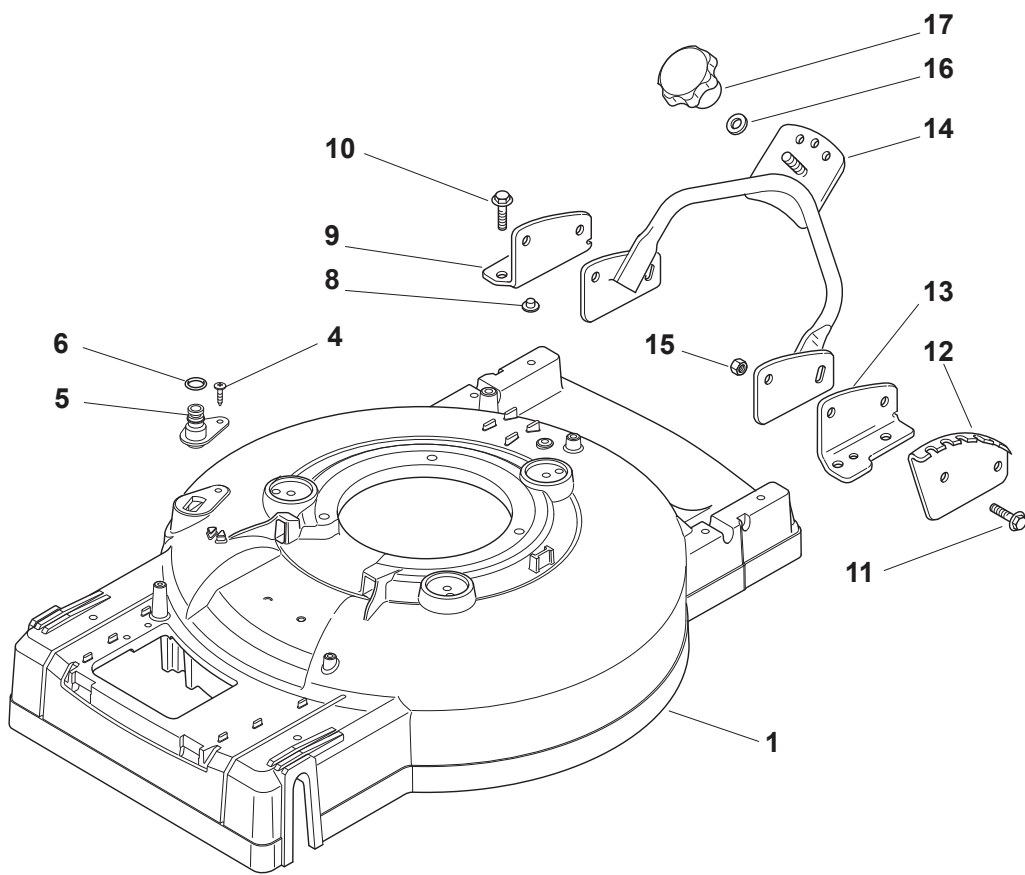

THIS INFORMATION IS NOT INTENDED FOR SALE OR RESALE, AND THIS NOTICE MUST REMAIN ON ALL COPIES.

Fig.	Quantity	Part No	Description	Notes
1	1	381004736/0	Grey Deck	
4	1	112727802/0	Screw	
5	1	122034000/0	Washing Connection	
6	1	119035000/0	Or Ring	
8	2	322820054/0	White Cap	
9	1	322778417/0	Right Bracket	
10	4	112735595/0	Screw	
11	4	112800815/0	Screw	
12	1	322735569/0	Sector, Height Adjustment	
13	1	322778415/0	Bracket, Left	
14	1	381006361/1	Handle, Middle Part Yellow	Yellow
14	1	381006365/1	Handle, Middle Part Black	Black
14	1	381006369/0	Handle, Middle Part Grey	Grey
15	4	112293200/0	Nut	
16	1	112523080/0	Washer	
17	1	322399813/0	Knob	

MC 534 TR/E

WBH Petrol Aluminium Mask

Issue 7 - 2015

Fig.	Quantity	Part No	Description	Notes
1	1	322869713/0	Tube	
2	1	381008657/0	Outfit, Screws	

Fig.	Quantity	Part No	Description	Notes
2	1	322226198/0	Protection, Belt Yellow	
3	2	112728440/0	Screw	

Fig.	Quantity	Part No	Description	Notes
1	2	322545157/1	Front Axle Plate	
2	4	112735662/1	Screw	
3	2	122671659/0	Washer	
4	2	122430215/0	Spring	
5	2	112604899/0	Crown Fastener	
6	1	122033331/0	Wheels Control Rod	
7	1	112735651/0	Screw	
8	1	322545139/0	Plate	
9	1	122446183/0	Spring	
10	2	122671659/0	Washer	
11	2	112154510/0	Nut	
12	2	112521330/0	Washer	
13	2	322551529/0	Wheels Cleaning Plate	
14	2	112521330/0	Washer	
15	1	381002835/0	Rear Wheel Axle	
16	1	112793701/0	Screw	
17	1	122170830/0	Spacer	
18	1	381003317/0	Lever, Height Adjustment	
19	1	112293201/0	Nut	
20	1	112293200/0	Nut	
21	1	322399812/0	Knob	
22	2	322600121/0	Protection, Wheel	
23	2	112521330/0	Washer	
24	2	112735661/0	Screw	
25	8	122122201/0	Bearing	
26	4	381007361/0	Wheel	
27	4	112521460/0	Washer	
28	4	112735662/1	Screw	
29	2	322600122/0	Protection, Wheel	
30	4	112521460/0	Washer	
31	4	112735662/1	Screw	
32	4	322110384/0	Hub Cap Grey	
33	2	122570128/0	Pinion	