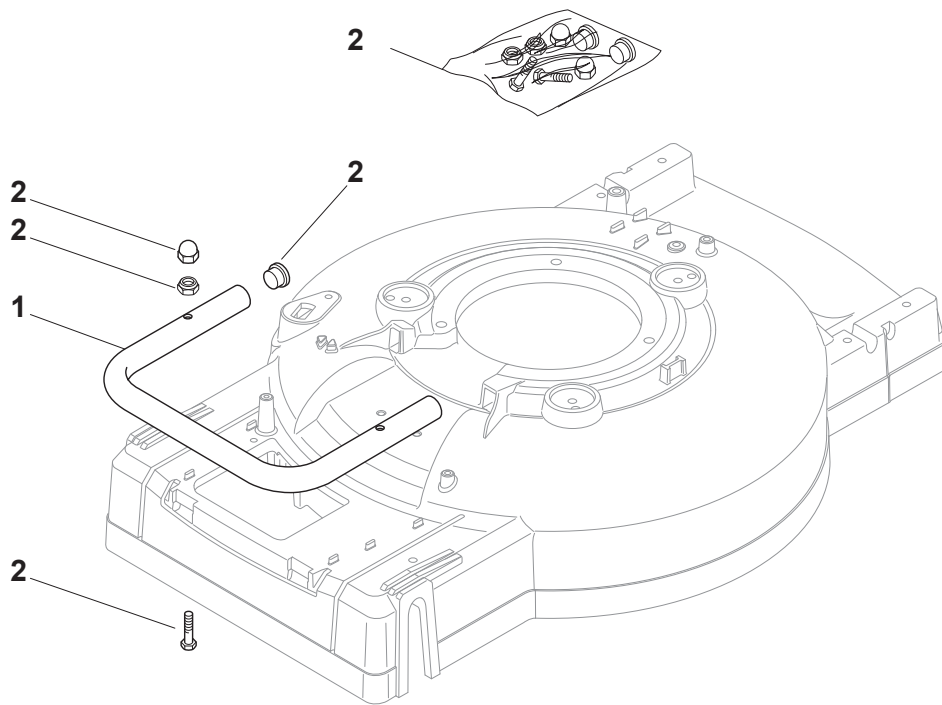

THIS INFORMATION IS NOT INTENDED FOR SALE OR RESALE, AND THIS NOTICE MUST REMAIN ON ALL COPIES.

Fig.	Quantity	Part No	Description	Notes
1	1	381004736/0	Grey Deck	
4	1	112727802/0	Screw	
5	1	122034000/0	Washing Connection	
6	1	119035000/0	Or Ring	
8	2	322820054/0	White Cap	
9	1	322778417/0	Right Bracket	
10	4	112735595/0	Screw	
11	4	112800815/0	Screw	
12	1	322735569/0	Sector, Height Adjustment	
13	1	322778415/0	Bracket, Left	
14	1	381006361/1	Handle, Middle Part Yellow	Yellow
14	1	381006365/1	Handle, Middle Part Black	Black
14	1	381006369/0	Handle, Middle Part Grey	Grey
15	4	112293200/0	Nut	
16	1	112523080/0	Washer	
17	1	322399813/0	Knob	

Fig.	Quantity	Part No	Description	Notes
1	1	112291000/0	Nut	
2	1	112581500/0	Grower	
3	1	322171006/0	Spacer	
4	1	112521360/0	Washer	
5	1	112508100/0	Cup Spring	
6	1	381007220/0	Throttle Lever	for SV40-RV 40-V35 Engine/B&S 450-500 Series
6	1	381007279/1	Throttle Lever	for B&S-GGP-HONDA Engines
7	1	481007080/0	Throttle Cable	
8	1	112815030/0	Screw	
9	1	114356702/0	Throttle Label	for GGP Engines
9	1	114356702/0	Throttle Label	for HONDA Autochoke Engines
9	1	114356703/0	Throttle Label	for B&S Engines
9	1	114356905/0	Label	for B&S 700-750 Series
9	1	114364264/0	Throttle Label	for HONDA Engines