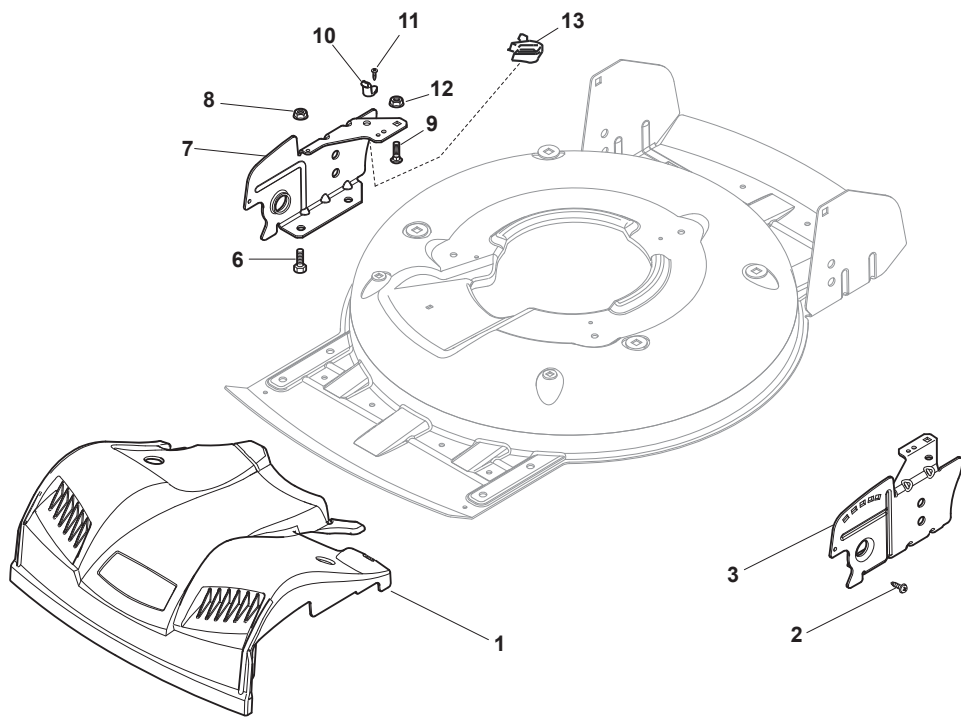

THIS INFORMATION IS NOT INTENDED FOR SALE OR RESALE, AND THIS NOTICE MUST REMAIN ON ALL COPIES.

Fig.	Quantity	Part No	Description	Notes
3	1	322321546/0	Lever	
1	1	381004734/0	Grey Deck	
2	1	381302863/0	Axle, Front Wheels	
4	2	112735661/0	Screw	
10	2	112293200/0	Nut	
11	2	112583500/0	Grower	
12	2	112523070/0	Washer	
13	2	322735547/0	Sector, Height Adjustment	
14	2	381005175/0	Support, Wheel	
15	2	481003286/0	Lever, Height Adjustment	
16	2	122519811/0	Pin	

Fig.	Quantity	Part No	Description	Notes
1	1	322064691/0	INOX Deck	
1	1	381004735/0	Grey Deck	
3	1	381302863/0	Axle, Front Wheels	
12	4	112791011/0	Screw	
13	1	322545169/0	Rear Left Plate	Inox versions
13	1	381545105/0	Left Plate	Steel versions
14	4	112154510/0	Nut	
15	1	322545167/0	Rear Right Plate	Inox versions
15	1	381545104/0	Right Plate	Steel versions
16	1	381302861/1	Axle, Rear Wheels	
17	2	112789000/0	Screw	
18	1	381003323/0	Lever, Height Adjustment	
19	2	112154330/0	Nut	
20	1	112293200/0	Nut	
21	1	322399812/0	Knob	
22	2	112735661/0	Screw	
23	2	322551529/0	Wheels Cleaning Plate	
24	2	112521330/0	Washer	
25	1	122033329/0	Rod, Height Adjustment	
26	2	112604899/0	Crown Fastener	
27	1	122446184/0	Spring	

# MCS 504 TR/E 4S

WBH Petrol Steel Protection, Belt

Issue 8 - 2015

Fig.	Quantity	Part No	Description	Notes
4	3	112728530/0	Screw	
5	1	322060220/0	Belt Protection	

Fig.	Quantity	Part No	Description	Notes
1	1	322226097/1	Mask, Yellow	
1	1	322226098/1	Mask, Grey	
1	1	322226133/0	Mask, Black	
1	1	322226197/0	Mask, Grey Ncs S8000-N	
2	2	112728450/0	Screw	
3	1	322778421/0	Left Bracket	
6	4	112792611/0	Screw	
7	1	322778419/0	Right Bracket	
8	4	112293201/0	Nut	
9	2	112815200/0	Screw	
10	2	322020400/0	Fairlead	
11	2	112728523/0	Screw	
12	2	112292102/0	Nut	
13	1	133320506/0	Fairlead	