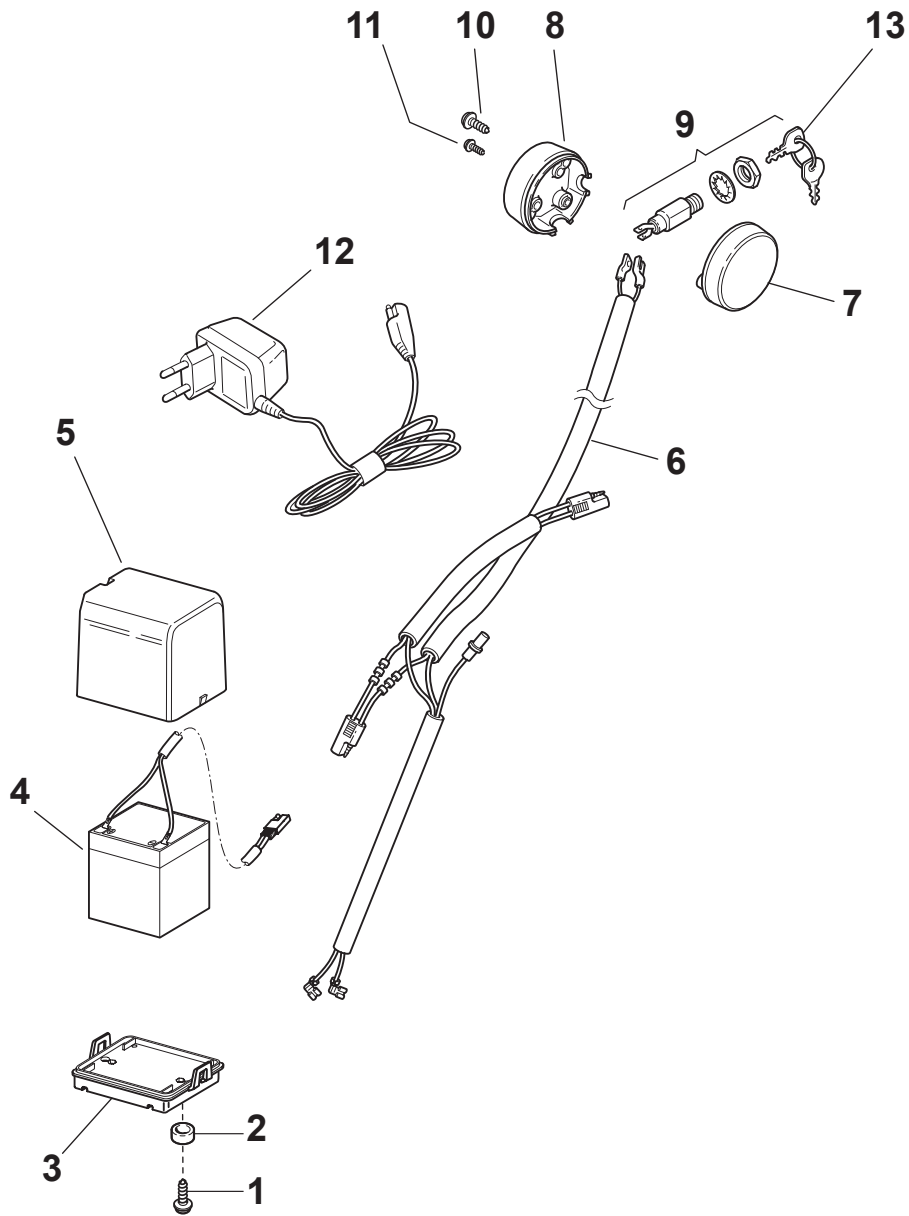

Fig.	Quantity	Part No	Description	Notes
1	1	322722804/1	Starting Block Inner Half-Bearing	
2	1	381000742/1	Starter Drive Control	SV40 / RV 40 / V35 Engine
2	1	381030022/0	Starter Drive Control	for GGP Engines
2	1	381030024/0	Starter Drive Control	for HONDA Engines
3	1	322722805/1	Starting Block Inner Half-Bearing	
4	1	112728300/0	Screw	

Fig.	Quantity	Part No	Description	Notes
1	2	112608600/0	Seeger	
2	1	122570120/1	Pinion Left	
3	2	122120105/1	Ring Gear	
4	1	322600267/0	Protection, Wheel	
5	2	112608600/0	Seeger	
6	2	119216035/0	Bearing	
7	1	322600267/0	Protection, Wheel	
8	1	122570110/1	Pinion Right	
11	1	181003098/2	Gear Box	
12	1	112645700/0	Elastic Pin	
13	1	122601932/0	Pulley	
14	1	135064010/0	Belt	
15	1	112689500/0	Screw	
16	1	122601914/0	Pulley	
17	1	322680009/0	Washer	
18	1	112154510/0	Nut	
19	1	112674701/0	Screw	
20	1	122601915/0	Pulley	
21	1	122671656/0	Washer	
22	1	322320007/0	Lever	
23	1	112791011/0	Screw	
24	1	322806629/0	Pulley Lever Support	
25	2	112154510/0	Nut	
26	2	122753000/0	Pin	
27	1	112155000/0	Nut	
28	1	112523060/0	Washer	
29	1	322551655/0	Plate	
30	1	112728704/0	Screw	
31	1	112793102/0	Screw	
32	1	381007112/0	Speed Control Ass.Y	
33	1	322399820/0	Knob	
34	1	112728300/0	Screw	
35	2	112727787/0	Screw	
36	2	112154510/0	Nut	