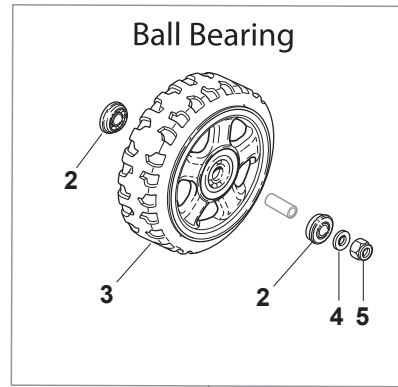

Fig.	Quantity	Part No	Description	Notes
1	2	112608600/0	Seeger	
2	1	122570120/1	Pinion Left	
3	2	122120105/1	Ring Gear	
4	1	322600267/0	Protection, Wheel	
5	2	112608600/0	Seeger	
6	2	119216035/0	Bearing	
7	1	322600267/0	Protection, Wheel	
8	1	122570110/1	Pinion Right	
11	1	181003098/2	Gear Box	
12	1	112645700/0	Elastic Pin	
13	1	122601932/0	Pulley	
14	1	135064010/0	Belt	
15	1	112689500/0	Screw	
16	1	122601914/0	Pulley	
17	1	322680009/0	Washer	
18	1	112154510/0	Nut	
19	1	112674701/0	Screw	
20	1	122601915/0	Pulley	
21	1	122671656/0	Washer	
22	1	322320007/0	Lever	
23	1	112791011/0	Screw	
24	1	322806629/0	Pulley Lever Support	
25	2	112154510/0	Nut	
26	2	122753000/0	Pin	
27	1	112155000/0	Nut	
28	1	112523060/0	Washer	
29	1	322551655/0	Plate	
30	1	112728704/0	Screw	
31	1	112793102/0	Screw	
32	1	381007112/0	Speed Control Ass.Y	
33	1	322399820/0	Knob	
34	1	112728300/0	Screw	
35	2	112727787/0	Screw	
36	2	112154510/0	Nut	

Eco Stiga Wheels - Ø 210

Spark Aluminium Wheels - Ø 210

Fig.	Quantity	Part No	Description	Notes
1	4	381007490/0	Wheel	
2	8	119216035/0	Bearing	
3	4	381007487/0	Wheel	
4	8	112521350/0	Washer	
5	8	112155000/0	Nut	
6	4	322110653/0	Hub Cap	
7	4	322110314/0	Hub Cap Grey	
8	4	322110348/0	Hub Cap Grey	
9	4	322110382/0	Hub Cap Grey	
10	4	322110416/0	Hub Cap Grey	
12	4	322110494/0	Hub Cap Grey	
13	4	322110496/0	Hub Cap Grey	