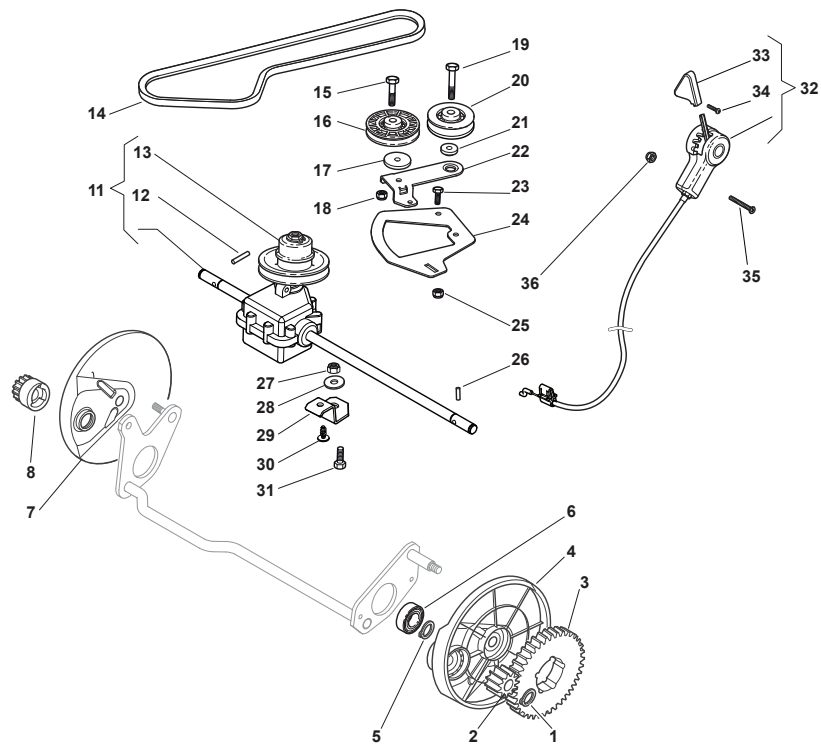

Fig.	Quantity	Part No	Description	Notes
1	1	322722804/1	Starting Block Inner Half-Bearing	
2	1	381000742/1	Starter Drive Control	SV40 / RV 40 / V35 Engine
2	1	381030022/0	Starter Drive Control	for GGP Engines
2	1	381030024/0	Starter Drive Control	for HONDA Engines
3	1	322722805/1	Starting Block Inner Half-Bearing	
4	1	112728300/0	Screw	

Fig.	Quantity	Part No	Description	Notes
1	2	112608600/0	Seeger	
2	1	122570120/1	Pinion Left	
3	2	122120105/1	Ring Gear	
4	1	322600267/0	Protection, Wheel	
5	2	112608600/0	Seeger	
6	2	119216035/0	Bearing	
7	1	322600267/0	Protection, Wheel	
8	1	122570110/1	Pinion Right	
11	1	181003098/2	Gear Box	
12	1	112645700/0	Elastic Pin	
13	1	122601932/0	Pulley	
14	1	135064010/0	Belt	
15	1	112689500/0	Screw	
16	1	122601914/0	Pulley	
17	1	322680009/0	Washer	
18	1	112154510/0	Nut	
19	1	112674701/0	Screw	
20	1	122601915/0	Pulley	
21	1	122671656/0	Washer	
22	1	322320007/0	Lever	
23	1	112791011/0	Screw	
24	1	322806629/0	Pulley Lever Support	
25	2	112154510/0	Nut	
26	2	122753000/0	Pin	
27	1	112155000/0	Nut	
28	1	112523060/0	Washer	
29	1	322551655/0	Plate	
30	1	112728704/0	Screw	
31	1	112793102/0	Screw	
32	1	381007112/0	Speed Control Ass.Y	
33	1	322399820/0	Knob	
34	1	112728300/0	Screw	
35	2	112727787/0	Screw	
36	2	112154510/0	Nut	