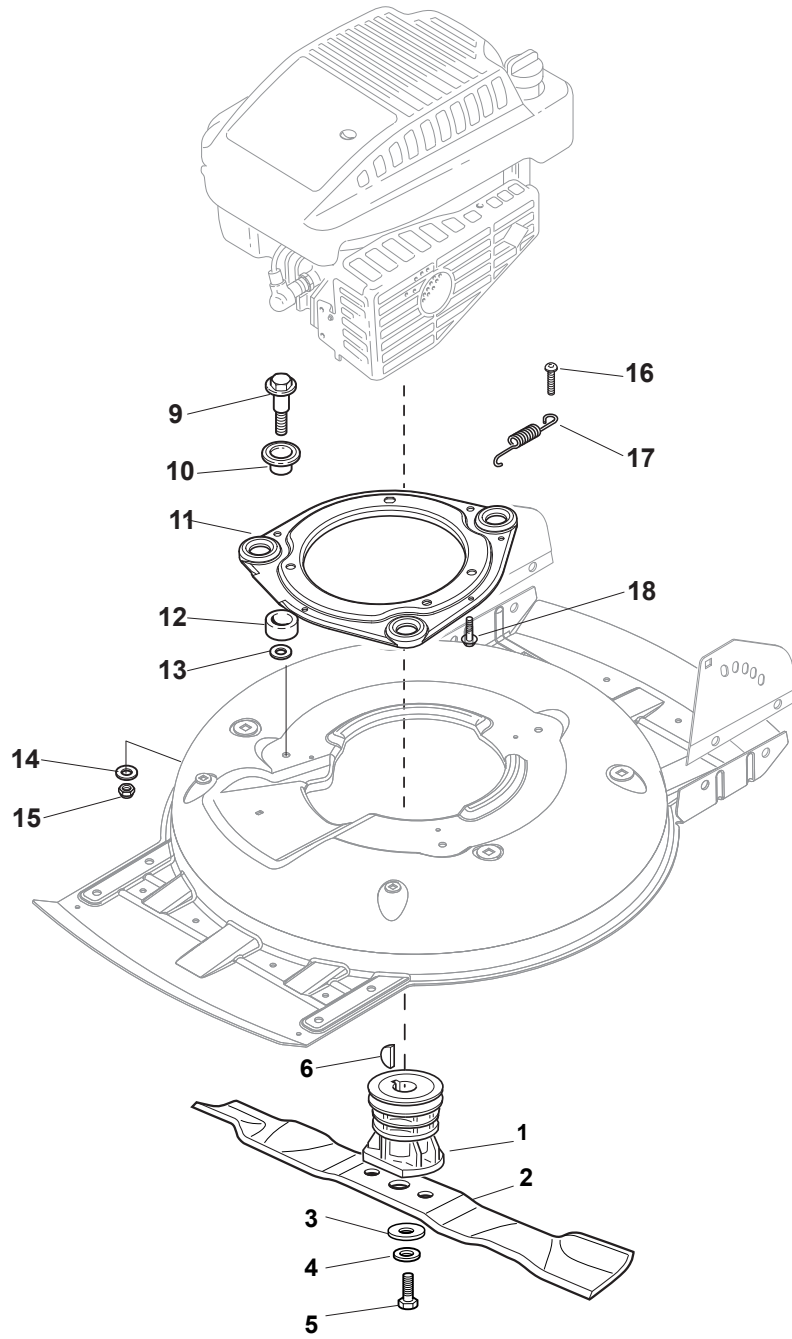

Fig.	Quantity	Part No	Description	Notes
1	2	112608600/0	Seeger	
2	1	122570120/1	Pinion Left	
3	2	122120105/1	Ring Gear	
4	1	322600267/0	Protection, Wheel	
5	2	112608600/0	Seeger	
6	2	119216035/0	Bearing	
7	1	322600267/0	Protection, Wheel	
8	1	122570110/1	Pinion Right	
11	1	181003098/2	Gear Box	
12	1	112645700/0	Elastic Pin	
13	1	122601932/0	Pulley	
14	1	135064010/0	Belt	
15	1	112689500/0	Screw	
16	1	122601914/0	Pulley	
17	1	322680009/0	Washer	
18	1	112154510/0	Nut	
19	1	112674701/0	Screw	
20	1	122601915/0	Pulley	
21	1	122671656/0	Washer	
22	1	322320007/0	Lever	
23	1	112791011/0	Screw	
24	1	322806629/0	Pulley Lever Support	
25	2	112154510/0	Nut	
26	2	122753000/0	Pin	
27	1	112155000/0	Nut	
28	1	112523060/0	Washer	
29	1	322551655/0	Plate	
30	1	112728704/0	Screw	
31	1	112793102/0	Screw	
32	1	381007112/0	Speed Control Ass.Y	
33	1	322399820/0	Knob	
34	1	112728300/0	Screw	
35	2	112727787/0	Screw	
36	2	112154510/0	Nut	

Eco Stiga Wheels - Ø 210

Spark Aluminium Wheels - Ø 210

Fig.	Quantity	Part No	Description	Notes
1	4	381007490/0	Wheel	
2	8	119216035/0	Bearing	
3	4	381007487/0	Wheel	
4	8	112521350/0	Washer	
5	8	112155000/0	Nut	
6	4	322110653/0	Hub Cap	
7	4	322110314/0	Hub Cap Grey	
8	4	322110348/0	Hub Cap Grey	
9	4	322110382/0	Hub Cap Grey	
10	4	322110416/0	Hub Cap Grey	
12	4	322110494/0	Hub Cap Grey	
13	4	322110496/0	Hub Cap Grey	