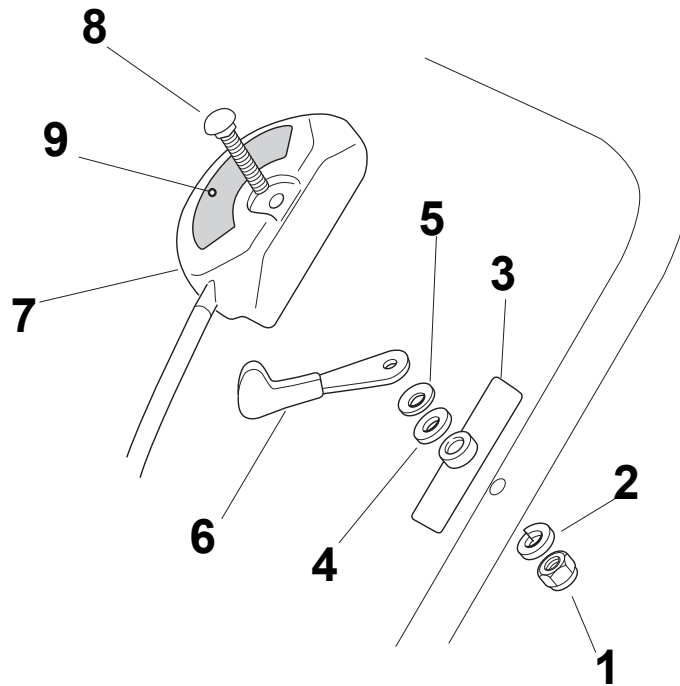

Fig.	Quantity	Part No	Description	Notes
12	1	381030096/1	Cable Rear Drive	
2	1	122430313/0	Guide Spring	
3	1	112521330/0	Washer	
4	1	112154510/0	Nut	
5	1	118390020/0	Conduit Clip Caproeurope	
6	1	181030053/0	Cable, Thread Engine Brake	SV40 / RV 40 / V35 Engine
6	1	181030056/0	Cable, Thread Engine Brake	Honda / B&S / GGP Engine
6	1	181030069/1	Cable, Thread Engine Brake	GGP RS-RSC-RSCT Engine / B&S E Series
7	1	122291050/0	Handgrip Black	
8	1	181003300/1	Lever, Engine Brake Black	
8	1	381003374/0	Lever, Driving Yellow	
9	1	181003301/0	Drive Control Lever	
9	1	381003373/1	Lever, Engine Brake Yellow	
10	1	322545204/0	Fulcrum Pin	
11	4	122041966/0	Bushing	
13	1	112727783/0	Screw	
14	1	112154510/0	Nut	
15	1	181005504/1	Throttle Cable	SV40 / RV 40 / V35 Engine
15	1	181005511/0	Throttle Cable	B&S Engine
15	1	181005517/0	Throttle Cable	Honda / GGP Engine

Fig.	Quantity	Part No	Description	Notes
1	1	112291000/0	Nut	
2	1	112581500/0	Grower	
3	1	122171005/0	Spacer	
4	1	112521360/0	Washer	
5	1	112508100/0	Cup Spring	
6	1	381007220/0	Throttle Lever	SV40-RV40-V35 Engine / B&S 450-500 Series
6	1	381007279/1	Throttle Lever	GGP/Honda/Tecumseh/B&S 625-675-675Es-700-750 Series
7	1	481007080/0	Throttle Cable	
8	1	112815000/0	Screw	
9	1	114356702/0	Throttle Label	for GGP Engines
9	1	114356905/0	Label	for B&S 700-750 Series
9	1	114356702/0	Throttle Label	for HONDA Engines
9	1	114356703/0	Throttle Label	for B&S Engines
9	1	114356905/0	Label	for HONDA A.C. Engines
9	1	114364264/0	Throttle Label	for GGP AVS Engines