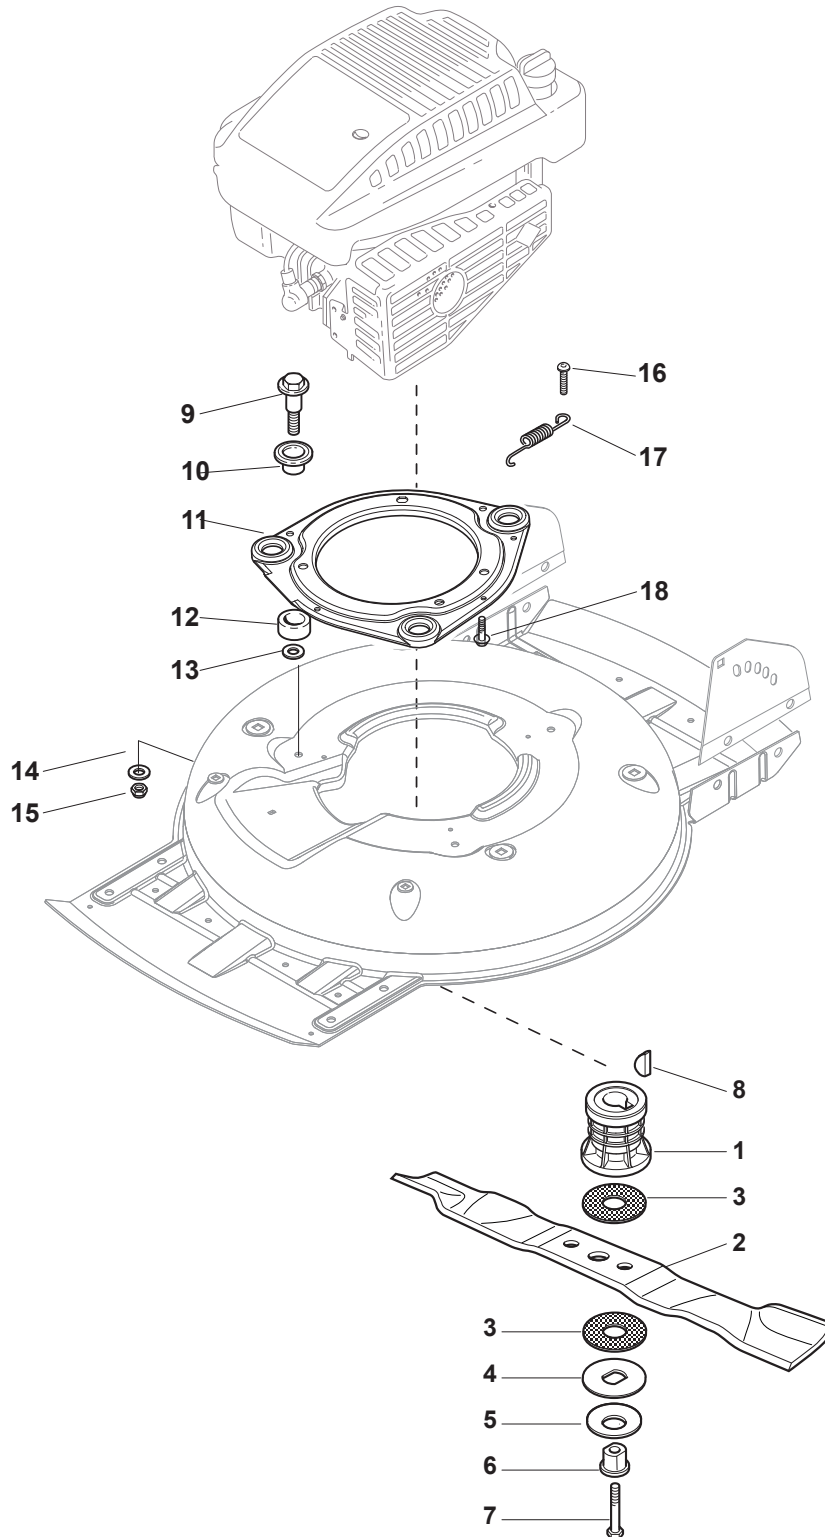

Fig.	Quantity	Part No	Description	Notes
1	2	112608600/0	Seeger	
2	1	122570120/1	Pinion Left	
3	2	122120105/1	Ring Gear	
4	1	322600267/0	Protection, Wheel	
5	2	112608600/0	Seeger	
6	2	119216035/0	Bearing	
7	1	322600267/0	Protection, Wheel	
8	1	122570110/1	Pinion Right	
11	1	181003098/2	Gear Box	
12	1	112645700/0	Elastic Pin	
13	1	122601932/0	Pulley	
14	1	135064010/0	Belt	
15	1	112689500/0	Screw	
16	1	122601914/0	Pulley	
17	1	322680009/0	Washer	
18	1	112154510/0	Nut	
19	1	112674701/0	Screw	
20	1	122601915/0	Pulley	
21	1	122671656/0	Washer	
22	1	322320007/0	Lever	
23	1	112791011/0	Screw	
24	1	322806629/0	Pulley Lever Support	
25	2	112154510/0	Nut	
26	2	122753000/0	Pin	
27	1	112155000/0	Nut	
28	1	112523060/0	Washer	
29	1	322551655/0	Plate	
30	1	112728704/0	Screw	
31	1	112793102/0	Screw	
32	1	381007112/0	Speed Control Ass.Y	
33	1	322399820/0	Knob	
34	1	112728300/0	Screw	
35	2	112727787/0	Screw	
36	2	112154510/0	Nut	

Fig.	Quantity	Part No	Description	Notes
1	1	122465607/3	Hub With Pulley, Crankshaft Ø 22.2	for B&S and GGP Engines
1	1	122465608/2	Hub With Pulley, Crankshaft Ø 25	for HONDA Engines
2	1	181004146/0	Blade Standard	
3	1	122160400/0	Elastic Disc	
4	1	112523080/0	Washer	
5	1	112735698/0	Screw	
6	1	112139100/0	Feather, Crankshaft Ø 22,2	for B&S and GGP Engines
6	1	112139150/0	Feather, Crankshaft Ø 25	for HONDA Engines
9	3	112793102/0	Screw	
10	6	112523060/0	Washer	
11	1	322207219/1	Flange	
12	3	112155000/0	Nut	