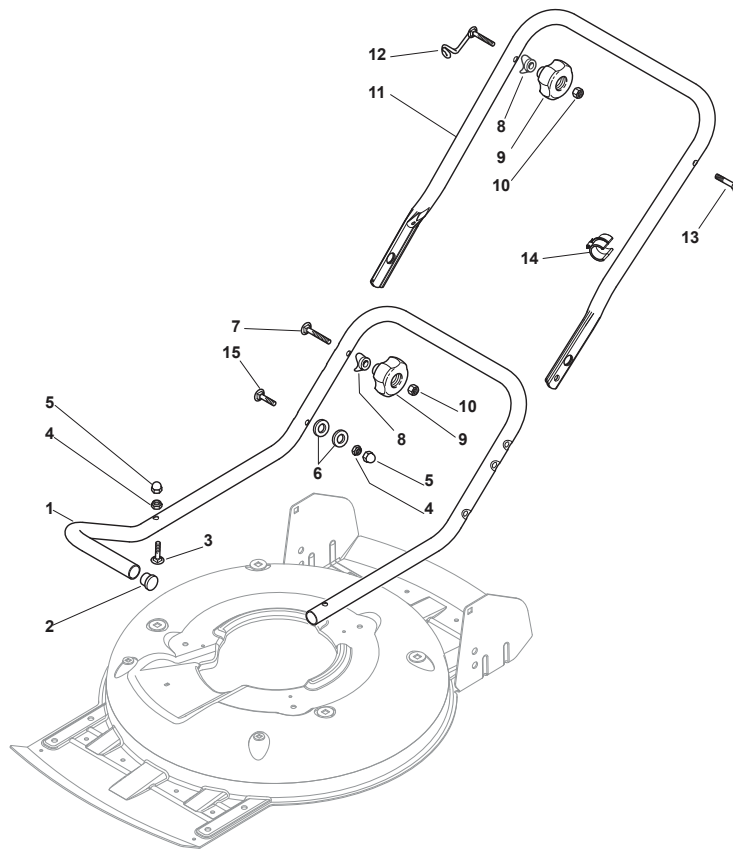

Fig.	Quantity	Part No	Description	Notes
11	1	381006668/1	Handle, Middle Part Black	Black
1	1	381006667/0	Handle Lower Part Black	Black
1	1	381006677/0	Handle Lower Part Yellow	Yellow
2	2	118566110/0	Push Rod	
3	4	112818900/0	Screw	
4	4	112155000/0	Nut	
5	4	118203854/0	Screw	
6	2	112819100/0	Screw	
7	2	112819201/0	Screw	
8	4	122671651/0	Washer	
9	4	322399804/1	Nut	
10	4	112293200/0	Nut	
11	1	381007542/0	Handle, Middle Part Yellow	Yellow
12	1	122430313/0	Guide Spring	
13	1	112819201/0	Screw	
14	1	118390020/0	Conduit Clip Caproeurope	
15	2	112521370/0	Washer