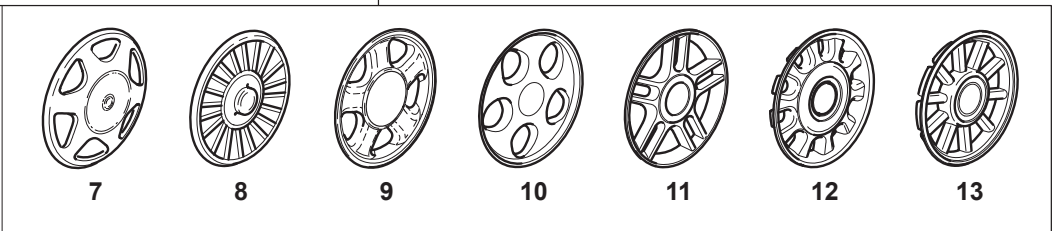

Fig.	Quantity	Part No	Description	Notes
1	2	112608600/0	Seeger	
2	1	122570120/1	Pinion Left	
3	2	122120105/1	Ring Gear	
4	1	322600267/0	Protection, Wheel	
5	2	112608600/0	Seeger	
6	2	119216035/0	Bearing	
7	1	322600267/0	Protection, Wheel	
8	1	122570110/1	Pinion Right	
11	1	181003098/2	Gear Box	
12	1	112645700/0	Elastic Pin	
13	1	122601932/0	Pulley	
14	1	135064010/0	Belt	
15	1	112689500/0	Screw	
16	1	122601914/0	Pulley	
17	1	322680009/0	Washer	
18	1	112154510/0	Nut	
19	1	112674701/0	Screw	
20	1	122601915/0	Pulley	
21	1	122671656/0	Washer	
22	1	322320007/0	Lever	
23	1	112791011/0	Screw	
24	1	322806629/0	Pulley Lever Support	
25	2	112154510/0	Nut	
26	2	122753000/0	Pin	
27	1	112155000/0	Nut	
28	1	112523060/0	Washer	
29	1	322551655/0	Plate	
30	1	112728704/0	Screw	
31	1	112793102/0	Screw	
32	1	381007112/0	Speed Control Ass.Y	
33	1	322399820/0	Knob	
34	1	112728300/0	Screw	
35	2	112727787/0	Screw	
36	2	112154510/0	Nut	

Eco Stiga Wheels - Ø 210

Spark Aluminium Wheels - Ø 210

Fig.	Quantity	Part No	Description	Notes
1	4	381007490/0	Wheel	
2	8	119216035/0	Bearing	
3	4	381007487/0	Wheel	
4	8	112521350/0	Washer	
5	8	112155000/0	Nut	
6	4	322110653/0	Hub Cap	
7	4	322110314/0	Hub Cap Grey	
8	4	322110348/0	Hub Cap Grey	
9	4	322110382/0	Hub Cap Grey	
10	4	322110416/0	Hub Cap Grey	
12	4	322110494/0	Hub Cap Grey	
13	4	322110496/0	Hub Cap Grey	