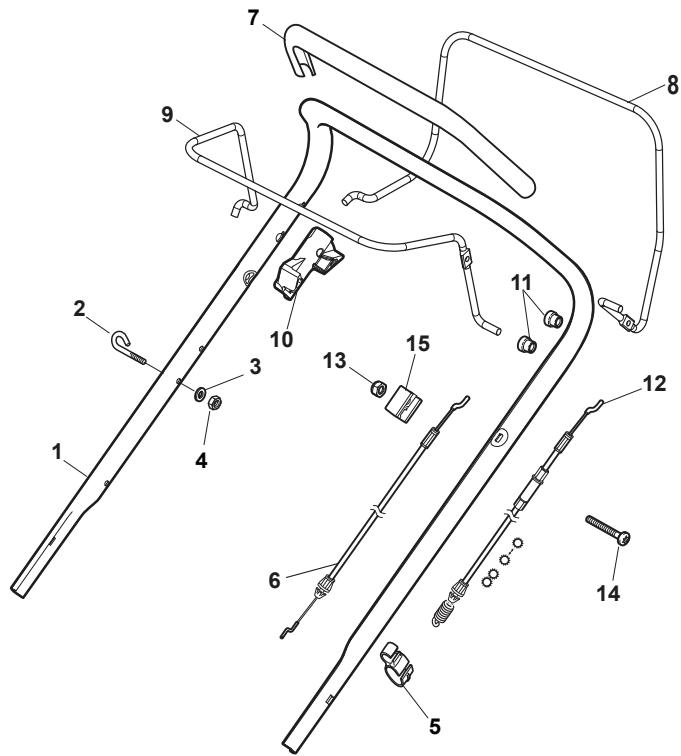

Fig.	Quantity	Part No	Description	Notes
1	1	381006373/0	Right Handle, Lower Part Yellow	Yellow
1	1	381006377/0	Right Handle, Lower Part, Black	Black
1	1	381006385/0	Right Handle, Lower Part Grey	Grey
2	4	118566114/0	Cap	
3	6	112819100/0	Screw	
4	6	112155000/0	Nut	
5	6	118203854/0	Screw	
6	1	381006375/0	Left Handle, Lower Part Yellow	Yellow
6	1	381006379/0	Left Handle Lower Part Black	Black
6	1	381006387/0	Left Handle, Lower Part Grey	Grey
7	4	112793102/0	Screw	
8	1	381006361/1	Handle, Middle Part Yellow	Yellow
8	1	381006365/1	Handle, Middle Part Black	Black
8	1	381006369/0	Handle, Middle Part Grey	Grey
9	4	112155000/0	Nut	
10	2	112523060/0	Washer	
11	1	112523080/0	Washer	
12	1	322399813/0	Knob	

Fig.	Quantity	Part No	Description	Notes
12	1	381030096/1	Cable Rear Drive	
2	1	122430313/0	Guide Spring	
3	1	112521330/0	Washer	
4	1	112154510/0	Nut	
5	1	118390020/0	Conduit Clip Caproeurope	
6	1	181030053/0	Cable, Thread Engine Brake	SV40 / RV 40 / V35 Engine
6	1	181030056/0	Cable, Thread Engine Brake	Honda / B&S / GGP Engine
6	1	181030069/1	Cable, Thread Engine Brake	GGP RS-RSC-RSCT Engine / B&S E Series
7	1	122291050/0	Handgrip Black	
8	1	181003363/1	Lever, Engine Brake Black	
8	1	381003365/0	Lever, Engine Brake Yellow	
9	1	181003364/0	Drive Control Lever	
9	1	381003366/0	Lever, Driving Yellow	
10	1	322545204/0	Fulcrum Pin	
11	4	122041966/0	Bushing	
13	1	112727788/0	Screw	
14	1	112727783/0	Screw	
15	1	322551640/0	Plate	