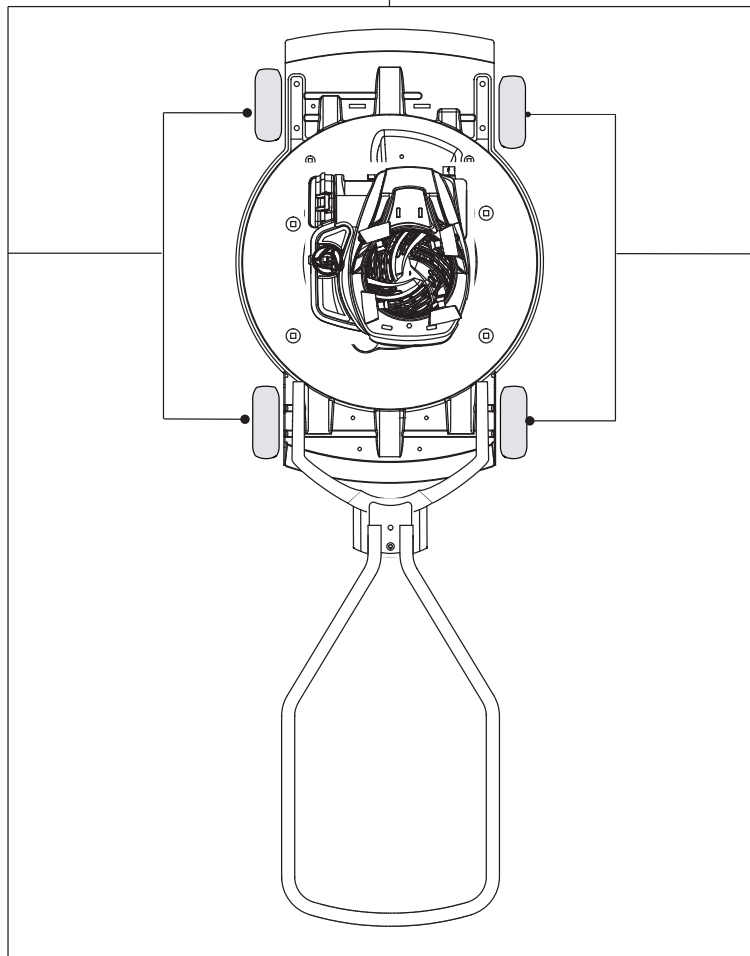

Fig.	Quantity	Part No	Description	Notes
1	2	112608600/0	Seeger	
2	1	122570120/1	Pinion Left	
3	2	122120105/1	Ring Gear	
4	1	322600267/0	Protection, Wheel	
5	2	112608600/0	Seeger	
6	2	119216035/0	Bearing	
7	1	322600267/0	Protection, Wheel	
8	1	122570110/1	Pinion Right	
11	1	181003098/2	Gear Box	
12	1	112645700/0	Elastic Pin	
13	1	122601932/0	Pulley	
14	1	135064010/0	Belt	
15	1	112689500/0	Screw	
16	1	122601914/0	Pulley	
17	1	322680009/0	Washer	
18	1	112154510/0	Nut	
19	1	112674701/0	Screw	
20	1	122601915/0	Pulley	
21	1	122671656/0	Washer	
22	1	322320007/0	Lever	
23	1	112791011/0	Screw	
24	1	322806629/0	Pulley Lever Support	
25	2	112154510/0	Nut	
26	2	122753000/0	Pin	
27	1	112155000/0	Nut	
28	1	112523060/0	Washer	
29	1	322551655/0	Plate	
30	1	112728704/0	Screw	
31	1	112793102/0	Screw	
32	1	381007112/0	Speed Control Ass.Y	
33	1	322399820/0	Knob	
34	1	112728300/0	Screw	
35	2	112727787/0	Screw	
36	2	112154510/0	Nut	

Eco Stiga Wheels - Ø 210

Spark Aluminium Wheels - Ø 210

Fig.	Quantity	Part No	Description	Notes
1	4	381007490/0	Wheel	
2	8	119216035/0	Bearing	
3	4	381007487/0	Wheel	
4	8	112521350/0	Washer	
5	8	112155000/0	Nut	
6	4	322110653/0	Hub Cap	
7	4	322110314/0	Hub Cap Grey	
8	4	322110348/0	Hub Cap Grey	
9	4	322110382/0	Hub Cap Grey	
10	4	322110416/0	Hub Cap Grey	
12	4	322110494/0	Hub Cap Grey	
13	4	322110496/0	Hub Cap Grey	