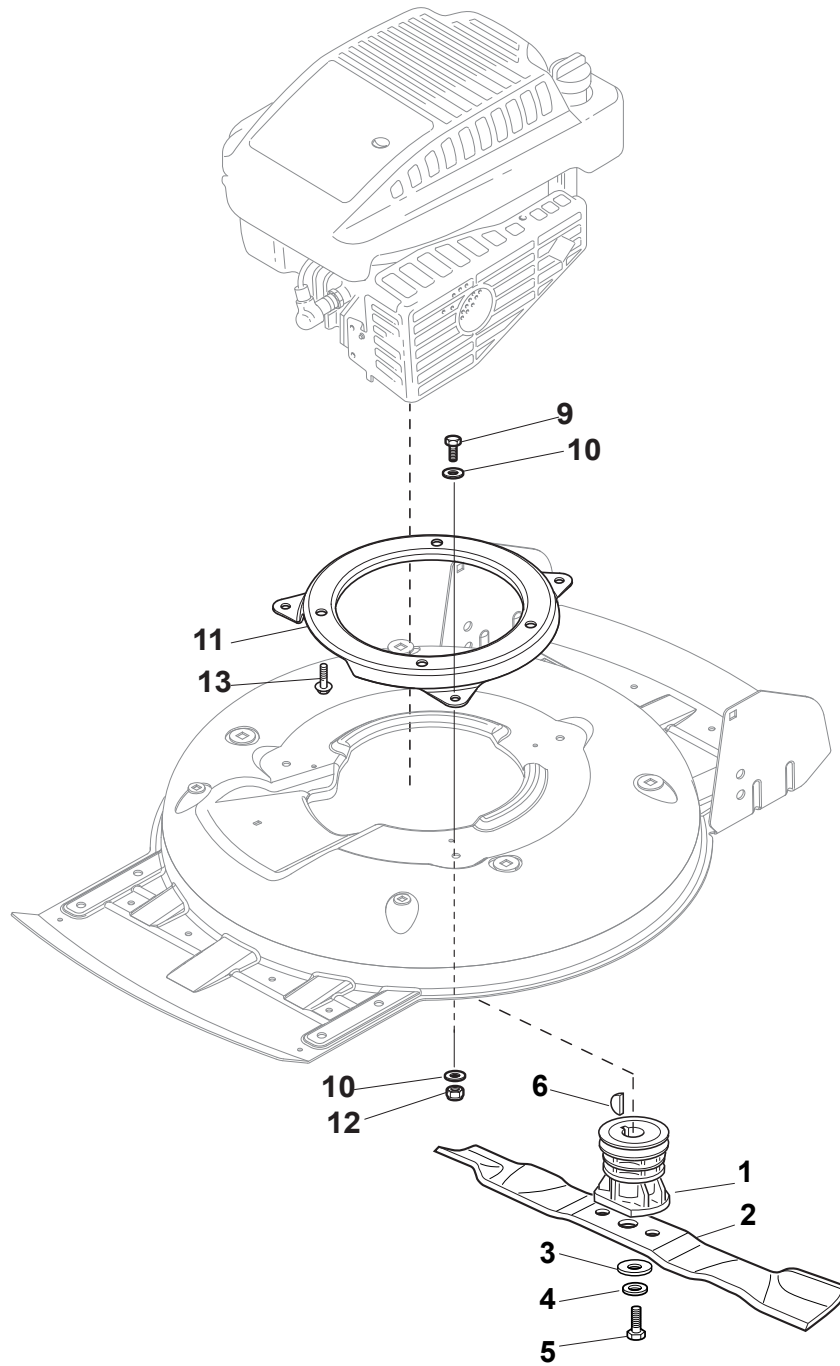

Fig.	Quantity	Part No	Description	Notes
1	2	112608600/0	Seeger	
2	1	122570120/1	Pinion Left	
3	2	122120105/1	Ring Gear	
4	1	322600267/0	Protection, Wheel	
5	2	112608600/0	Seeger	
6	2	119216035/0	Bearing	
7	1	322600267/0	Protection, Wheel	
8	1	122570110/1	Pinion Right	
11	1	181003098/2	Gear Box	
12	1	112645700/0	Elastic Pin	
13	1	122601932/0	Pulley	
14	1	135064010/0	Belt	
15	1	112689500/0	Screw	
16	1	122601914/0	Pulley	
17	1	322680009/0	Washer	
18	1	112154510/0	Nut	
19	1	112674701/0	Screw	
20	1	122601915/0	Pulley	
21	1	122671656/0	Washer	
22	1	322320007/0	Lever	
23	1	112791011/0	Screw	
24	1	322806629/0	Pulley Lever Support	
25	2	112154510/0	Nut	
26	2	122753000/0	Pin	
27	1	112155000/0	Nut	
28	1	112523060/0	Washer	
29	1	322551655/0	Plate	
30	1	112728704/0	Screw	
31	1	112793102/0	Screw	
32	1	381007112/0	Speed Control Ass.Y	
33	1	322399820/0	Knob	
34	1	112728300/0	Screw	
35	2	112727787/0	Screw	
36	2	112154510/0	Nut	

Fig.	Quantity	Part No	Description	Notes
1	1	122465607/3	Hub With Pulley, Crankshaft Ø 22.2	for B&S and GGP Engines
1	1	122465608/2	Hub With Pulley, Crankshaft Ø 25	for HONDA Engines
2	1	181004146/0	Blade Standard	
3	1	122160400/0	Elastic Disc	
4	1	112523080/0	Washer	
5	1	112735698/0	Screw	
6	1	112139100/0	Feather, Crankshaft Ø 22,2	for B&S and GGP Engines
6	1	112139150/0	Feather, Crankshaft Ø 25	for HONDA Engines
9	3	122524329/0	Pin	
10	3	322672201/0	Washer	
11	1	322207221/1	Black Flange	4Speed Models
11	1	381207225/1	Flange, Yellow	4Speed Models
12	3	322250012/0	No Vibrations Rubber	
13	3	122671651/0	Washer	
14	3	122671651/0	Washer	
15	3	112155000/0	Nut	
16	1	112791400/0	Screw	
17	1	122450449/0	Spring	4Speed Models
18	3	112735108/1	Screw	