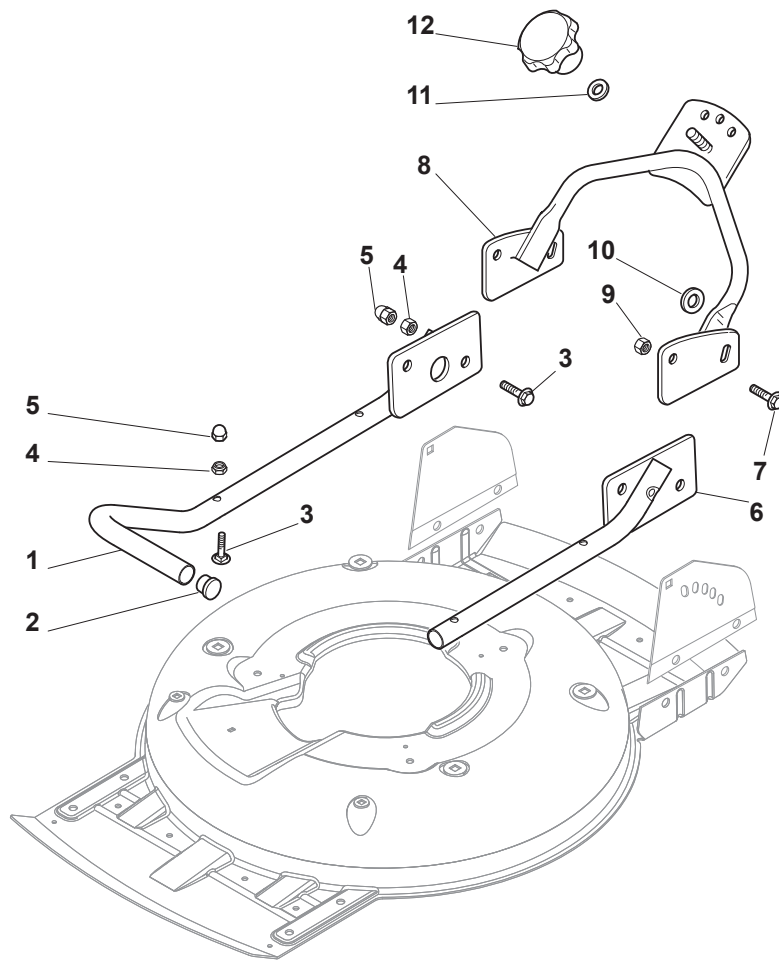

Fig.	Quantity	Part No	Description	Notes
1	1	322064691/0	INOX Deck	
1	1	381004735/0	Grey Deck	
3	1	381302863/0	Axle, Front Wheels	
12	4	112791011/0	Screw	
13	1	322545169/0	Rear Left Plate	Inox versions
13	1	381545105/0	Left Plate	Steel versions
14	4	112154510/0	Nut	
15	1	322545167/0	Rear Right Plate	Inox versions
15	1	381545104/0	Right Plate	Steel versions
16	1	381302861/1	Axle, Rear Wheels	
17	2	112789000/0	Screw	
18	1	381003323/0	Lever, Height Adjustment	
19	2	112154330/0	Nut	
20	1	112293200/0	Nut	
21	1	322399812/0	Knob	
22	2	112735661/0	Screw	
23	2	322551529/0	Wheels Cleaning Plate	
24	2	112521330/0	Washer	
25	1	122033329/0	Rod, Height Adjustment	
26	2	112604899/0	Crown Fastener	
27	1	122446184/0	Spring	

Fig.	Quantity	Part No	Description	Notes
11	1	381006668/1	Handle, Middle Part Black	Black
1	1	381006667/0	Handle Lower Part Black	Black
1	1	381006677/0	Handle Lower Part Yellow	Yellow
2	2	118566110/0	Push Rod	
3	4	112818900/0	Screw	
4	4	112155000/0	Nut	
5	4	118203854/0	Screw	
6	2	112819100/0	Screw	
7	2	112819201/0	Screw	
8	4	122671651/0	Washer	
9	4	322399804/1	Nut	
10	4	112293200/0	Nut	
11	1	381007542/0	Handle, Middle Part Yellow	Yellow
12	1	122430313/0	Guide Spring	
13	1	112819201/0	Screw	
14	1	118390020/0	Conduit Clip Caproeurope	
15	2	112521370/0	Washer	

Fig.	Quantity	Part No	Description	Notes
1	1	381006373/0	Right Handle, Lower Part Yellow	Yellow
1	1	381006377/0	Right Handle, Lower Part, Black	Black
1	1	381006385/0	Right Handle, Lower Part Grey	Grey
2	4	118566114/0	Cap	
3	6	112819100/0	Screw	
4	6	112155000/0	Nut	
5	6	118203854/0	Screw	
6	1	381006375/0	Left Handle, Lower Part Yellow	Yellow
6	1	381006379/0	Left Handle Lower Part Black	Black
6	1	381006387/0	Left Handle, Lower Part Grey	Grey
7	4	112793102/0	Screw	
8	1	381006361/1	Handle, Middle Part Yellow	Yellow
8	1	381006365/1	Handle, Middle Part Black	Black
8	1	381006369/0	Handle, Middle Part Grey	Grey
9	4	112155000/0	Nut	
10	2	112523060/0	Washer	
11	1	112523080/0	Washer	
12	1	322399813/0	Knob	