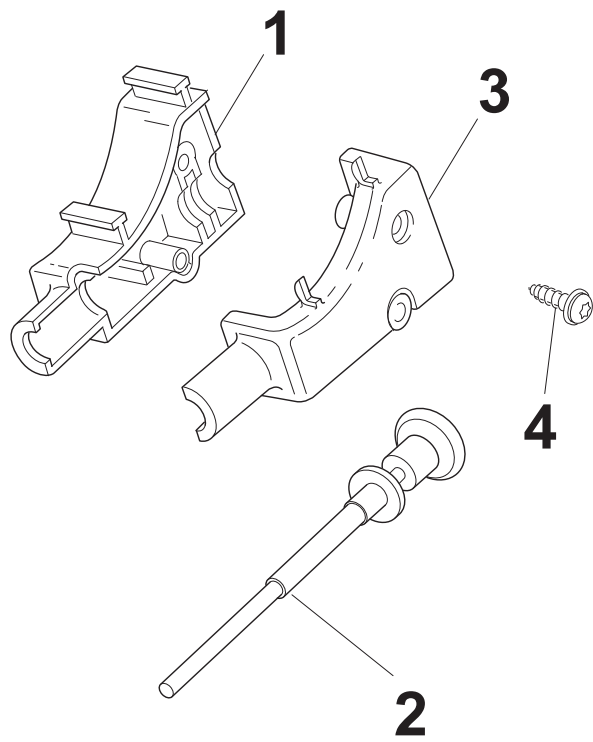

Fig.	Quantity	Part No	Description	Notes
1	1	112291000/0	Nut	
2	1	112581500/0	Grower	
3	1	322171006/0	Spacer	
4	1	112521360/0	Washer	
5	1	112508100/0	Cup Spring	
6	1	381007220/0	Throttle Lever	for SV40-RV40-V35 Engine/B&S 450-500 Series
6	1	381007279/1	Throttle Lever	for B&S-GGP-HONDA Engines
7	1	481007080/0	Throttle Cable	
8	1	112815030/0	Screw	
9	1	114356702/0	Throttle Label	for GGP Engines
9	1	114356905/0	Label	for GGP Engines with AVS
9	1	114356702/0	Throttle Label	for HONDA Autochoke Engines
9	1	114356703/0	Throttle Label	for B&S Engines
9	1	114356905/0	Label	for B&S 700-750 Series
9	1	114364264/0	Throttle Label	for HONDA Engines

Fig.	Quantity	Part No	Description	Notes
1	1	322722804/1	Starting Block Inner Half-Bearing	
2	1	381000742/1	Starter Drive Control	SV40 / RV 40 / V35 Engine
2	1	381030022/0	Starter Drive Control	for GGP Engines
2	1	381030024/0	Starter Drive Control	for HONDA Engines
3	1	322722805/1	Starting Block Inner Half-Bearing	
4	1	112728300/0	Screw	

Fig.	Quantity	Part No	Description	Notes
1	2	112608600/0	Seeger	
2	1	122570120/1	Pinion Left	
3	2	122120105/1	Ring Gear	
4	1	322600267/0	Protection, Wheel	
5	2	112608600/0	Seeger	
6	2	119216035/0	Bearing	
7	1	322600267/0	Protection, Wheel	
8	1	122570110/1	Pinion Right	
11	1	181003098/2	Gear Box	
12	1	112645700/0	Elastic Pin	
13	1	122601932/0	Pulley	
14	1	135064010/0	Belt	
15	1	112689500/0	Screw	
16	1	122601914/0	Pulley	
17	1	322680009/0	Washer	
18	1	112154510/0	Nut	
19	1	112674701/0	Screw	
20	1	122601915/0	Pulley	
21	1	122671656/0	Washer	
22	1	322320007/0	Lever	
23	1	112791011/0	Screw	
24	1	322806629/0	Pulley Lever Support	
25	2	112154510/0	Nut	
26	2	122753000/0	Pin	
27	1	112155000/0	Nut	
28	1	112523060/0	Washer	
29	1	322551655/0	Plate	
30	1	112728704/0	Screw	
31	1	112793102/0	Screw	
32	1	381007112/0	Speed Control Ass.Y	
33	1	322399820/0	Knob	
34	1	112728300/0	Screw	
35	2	112727787/0	Screw	
36	2	112154510/0	Nut	