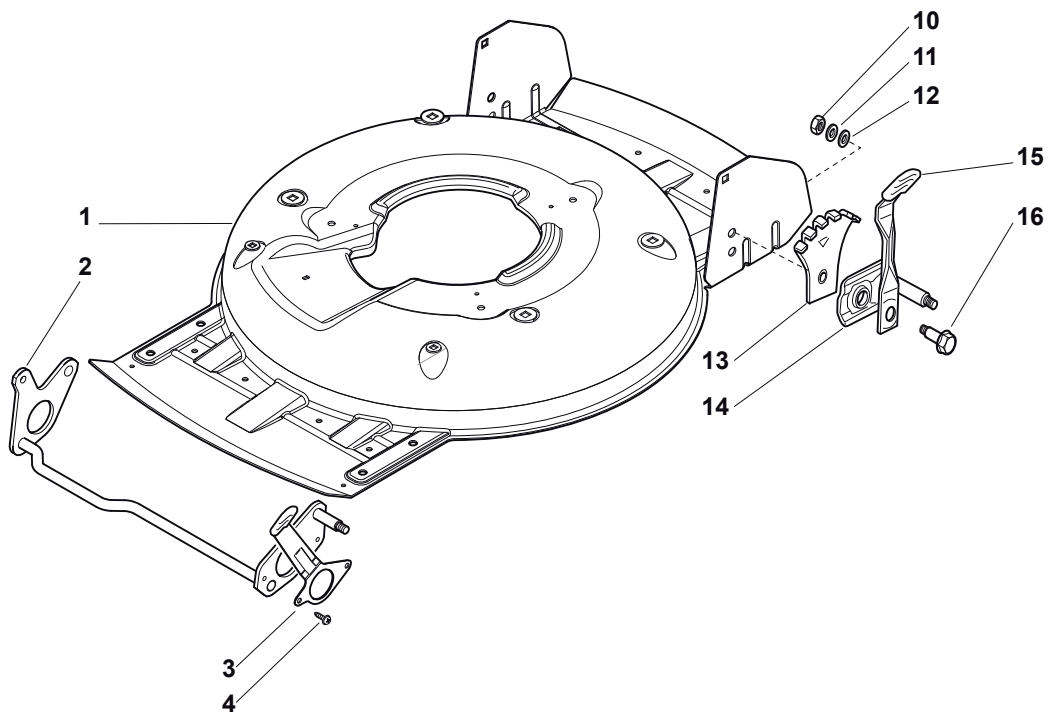

THIS INFORMATION IS NOT INTENDED FOR SALE OR RESALE, AND THIS NOTICE MUST REMAIN ON ALL COPIES.

Fig.	Quantity	Part No	Description	Notes
3	1	322321546/0	Lever	
1	1	381004734/0	Grey Deck	
2	1	381302863/0	Axle, Front Wheels	
4	2	112735661/0	Screw	
10	2	112293200/0	Nut	
11	2	112583500/0	Grower	
12	2	112523070/0	Washer	
13	2	322735547/0	Sector, Height Adjustment	
14	2	381005175/0	Support, Wheel	
15	2	481003286/0	Lever, Height Adjustment	
16	2	122519811/0	Pin	

Fig.	Quantity	Part No	Description	Notes
1	1	322064691/0	INOX Deck	
1	1	381004735/0	Grey Deck	
3	1	381302863/0	Axle, Front Wheels	
12	4	112791011/0	Screw	
13	1	322545169/0	Rear Left Plate	Inox versions
13	1	381545105/0	Left Plate	Steel versions
14	4	112154510/0	Nut	
15	1	322545167/0	Rear Right Plate	Inox versions
15	1	381545104/0	Right Plate	Steel versions
16	1	381302861/1	Axle, Rear Wheels	
17	2	112789000/0	Screw	
18	1	381003323/0	Lever, Height Adjustment	
19	2	112154330/0	Nut	
20	1	112293200/0	Nut	
21	1	322399812/0	Knob	
22	2	112735661/0	Screw	
23	2	322551529/0	Wheels Cleaning Plate	
24	2	112521330/0	Washer	
25	1	122033329/0	Rod, Height Adjustment	
26	2	112604899/0	Crown Fastener	
27	1	122446184/0	Spring	