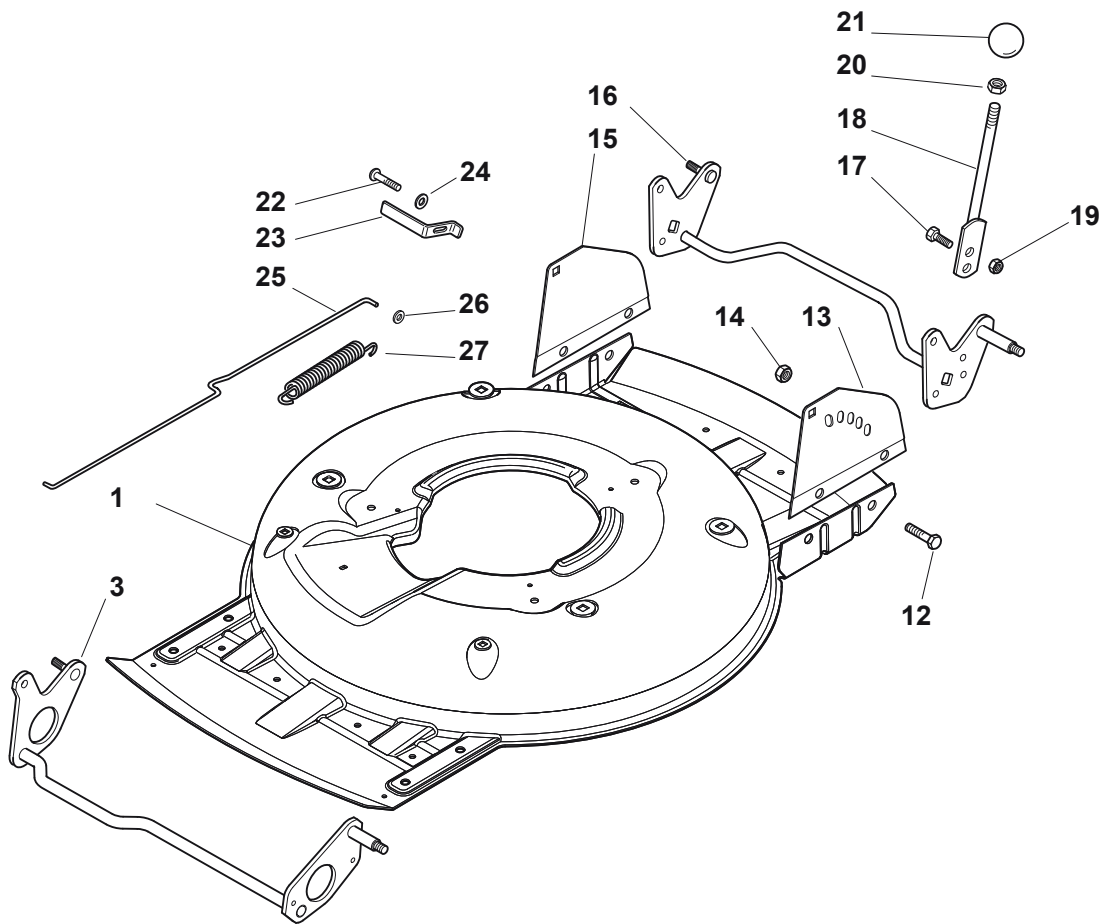

# Parts Catalogue

for model  
**MCS 504 TR/E 4S**

- Use GLOBAL GARDEN PRODUCT Genuine Spare Parts specified in the parts list for repair and/or replacement.
- The contents described in the parts list may change due to improvement.
- The drawings of the spare parts are only indicative and might not represent the part in question exactly.
- The indications "right" - "left" - "front" - "rear" refer to the position of the operator when using the machine.
- When placing orders of parts for repair and/or replacement, make sure that the illustrated parts list is the one applying to the machine's year of manufacture, as shown on the identification plate attached to the machine.

THIS INFORMATION IS NOT INTENDED FOR SALE OR RESALE, AND THIS NOTICE MUST REMAIN ON ALL COPIES.

Fig.	Quantity	Part No	Description	Notes
3	1	322321546/0	Lever	
1	1	381004734/0	Grey Deck	
2	1	381302863/0	Axle, Front Wheels	
4	2	112735661/0	Screw	
10	2	112293200/0	Nut	
11	2	112583500/0	Grower	
12	2	112523070/0	Washer	
13	2	322735547/0	Sector, Height Adjustment	
14	2	381005175/0	Support, Wheel	
15	2	481003286/0	Lever, Height Adjustment	
16	2	122519811/0	Pin	

Fig.	Quantity	Part No	Description	Notes
1	1	322064691/0	INOX Deck	
1	1	381004735/0	Grey Deck	
3	1	381302863/0	Axle, Front Wheels	
12	4	112791011/0	Screw	
13	1	322545169/0	Rear Left Plate	Inox versions
13	1	381545105/0	Left Plate	Steel versions
14	4	112154510/0	Nut	
15	1	322545167/0	Rear Right Plate	Inox versions
15	1	381545104/0	Right Plate	Steel versions
16	1	381302861/1	Axle, Rear Wheels	
17	2	112789000/0	Screw	
18	1	381003323/0	Lever, Height Adjustment	
19	2	112154330/0	Nut	
20	1	112293200/0	Nut	
21	1	322399812/0	Knob	
22	2	112735661/0	Screw	
23	2	322551529/0	Wheels Cleaning Plate	
24	2	112521330/0	Washer	
25	1	122033329/0	Rod, Height Adjustment	
26	2	112604899/0	Crown Fastener	
27	1	122446184/0	Spring	