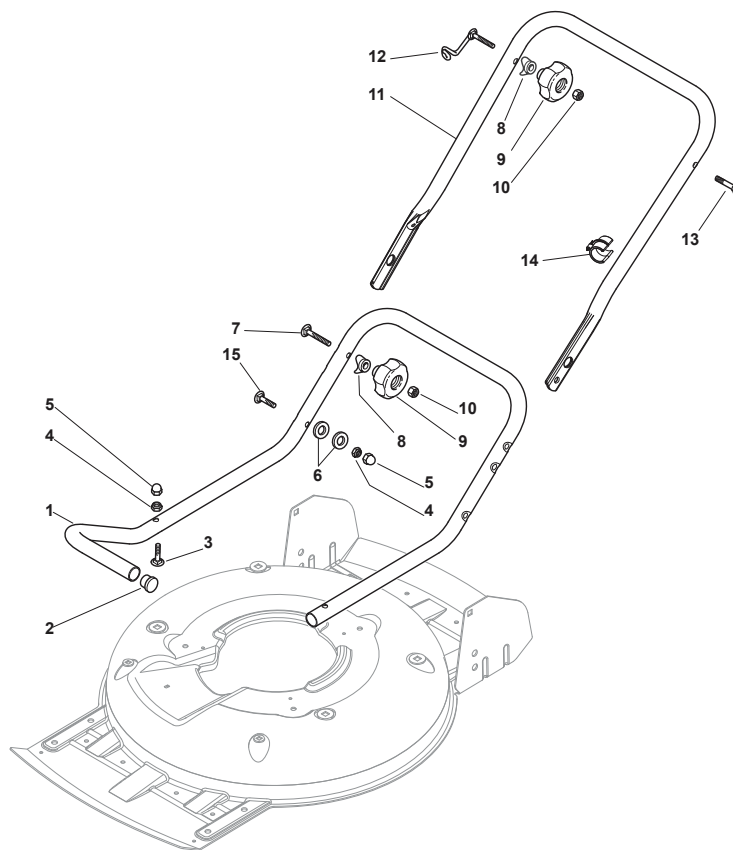

Fig.	Quantity	Part No	Description	Notes
11	1	381006668/1	Handle, Middle Part Black	Black
1	1	381006667/0	Handle Lower Part Black	Black
1	1	381006677/0	Handle Lower Part Yellow	Yellow
2	2	118566110/0	Push Rod	
3	4	112818900/0	Screw	
4	4	112155000/0	Nut	
5	4	118203854/0	Screw	
6	2	112819100/0	Screw	
7	2	112819201/0	Screw	
8	4	122671651/0	Washer	
9	4	322399804/1	Nut	
10	4	112293200/0	Nut	
11	1	381007542/0	Handle, Middle Part Yellow	Yellow
12	1	122430313/0	Guide Spring	
13	1	112819201/0	Screw	
14	1	118390020/0	Conduit Clip Caproeuropa	
15	2	112521370/0	Washer