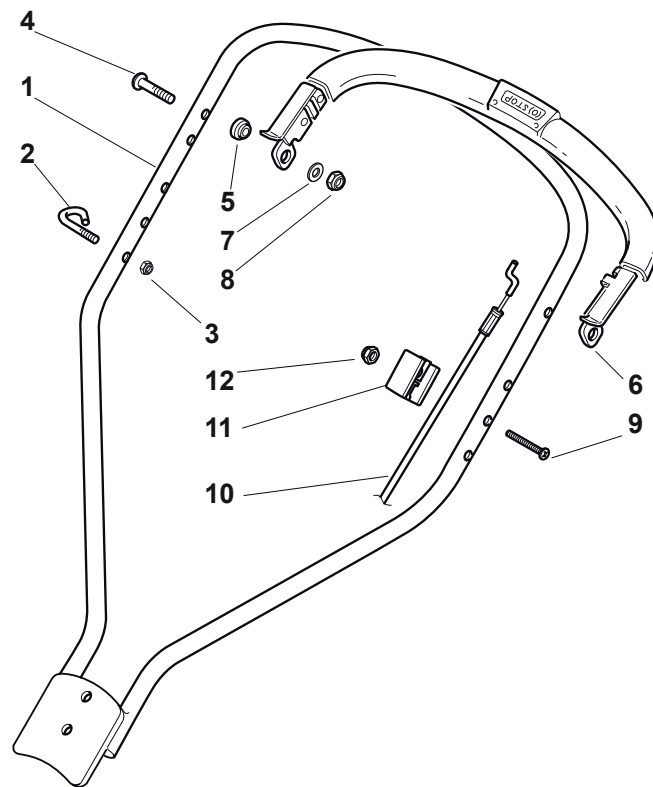

Fig.	Quantity	Part No	Description	Notes
2	1	122430313/0	Guide Spring	
3	1	112521330/0	Washer	
4	1	112154510/0	Nut	
5	1	118390020/0	Conduit Clip Caproeurope	
6	1	181030053/0	Cable, Thread Engine Brake	SV40 / RV 40 / V35 Engine
6	1	181030056/0	Cable, Thread Engine Brake	Honda / B&S / GGP Engine
6	1	181030069/1	Cable, Thread Engine Brake	GGP RS-RSC-RSCT Engine / B&S E Series
7	1	122291050/0	Handgrip Black	
8	1	181003300/1	Lever, Engine Brake Black	
8	1	381003373/0	Lever, Engine Brake Yellow	
9	1	322545204/0	Fulcrum Pin	
10	2	122041966/0	Bushing	
11	1	112727783/0	Screw	
12	1	112154510/0	Nut	
13	1	181005504/1	Throttle Cable	SV40 / RV 40 / V35 Engine
13	1	181005511/0	Throttle Cable	B&S Engine
13	1	181005517/0	Throttle Cable	Honda / GGP Engine

Fig.	Quantity	Part No	Description	Notes
1	1	381006363/3	Handle, Upper Part Yellow	Yellow
1	1	381006367/2	Handle, Upper Part Black	Black
1	1	381006371/0	Handle, Upper Part Grey	Grey
2	1	122430314/0	Starting Rope Guide Spring	
3	1	112154510/0	Nut	
4	2	112727784/0	Screw	
5	2	122671660/1	Washer	
6	1	381003318/1	Lever, Engine Brake	
7	2	112523040/0	Washer	
8	2	112154510/0	Nut	
9	1	112727784/0	Screw	
10	1	181000618/0	Cable, Thread Engine Brake	B&S 625/675 Series
10	1	181000769/1	Cable, Thread Engine Brake	B&S 450/500 Series
10	1	181000618/0	Cable, Thread Engine Brake	GGP Engine
10	1	181000730/0	Cable, Thread Engine Brake	SV40 / RV 40 / V35 Engine
11	1	322551639/0	Fixed Plate	
12	1	112154510/0	Nut	