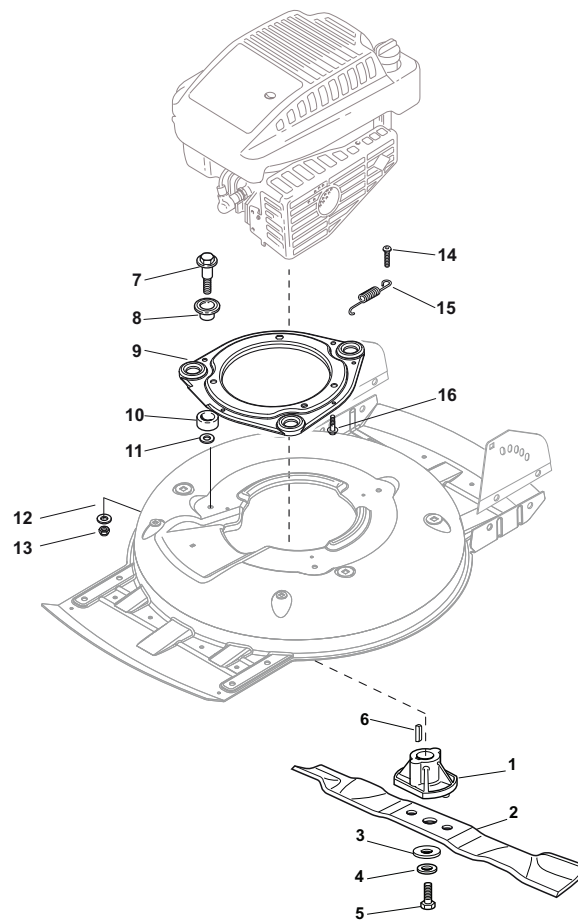

Fig.	Quantity	Part No	Description	Notes
1	1	181007130/0	Throttle Cable	
2	1	112154510/0	Nut	
3	1	112727786/0	Screw	

Eco Stiga Wheels - Ø 210

Spark Aluminium Wheels - Ø 210

Fig.	Quantity	Part No	Description	Notes
1	4	381007490/0	Wheel	
2	8	119216035/0	Bearing	
3	4	381007487/0	Wheel	
4	8	112521350/0	Washer	
5	8	112155000/0	Nut	
6	4	322110653/0	Hub Cap	
7	4	322110314/0	Hub Cap Grey	
8	4	322110348/0	Hub Cap Grey	
9	4	322110382/0	Hub Cap Grey	
10	4	322110416/0	Hub Cap Grey	
11	4	322110492/0	Hub Cap Grey	
11	4	322110563/0	Hub Cap Yellow	
12	4	322110494/0	Hub Cap Grey	
13	4	322110496/0	Hub Cap Grey	

Fig.	Quantity	Part No	Description	Notes
1	1	122463012/2	Hub, Crankshaft Ø 22.2	
1	1	122463020/1	Hub, Crankshaft Ø 25	
2	1	181004146/0	Blade Standard	
3	1	122160400/0	Elastic Disc	
4	1	112523080/0	Washer	
5	1	112735698/0	Screw	
6	1	112139100/0	Feather, Crankshaft Ø 22,2	
6	1	112139150/0	Feather, Crankshaft Ø 25	
7	3	112793102/0	Screw	
8	6	112523060/0	Washer	
9	1	322207219/1	Flange	
10	3	112155000/0	Nut	

Fig.	Quantity	Part No	Description	Notes
1	1	122463012/2	Hub, Crankshaft Ø 22.2	
1	1	122463020/1	Hub, Crankshaft Ø 25	
2	1	181004146/0	Blade Standard	
3	1	122160400/0	Elastic Disc	
4	1	112523080/0	Washer	
5	1	112735698/0	Screw	
6	1	112139100/0	Feather, Crankshaft Ø 22,2	
6	1	112139150/0	Feather, Crankshaft Ø 25	
7	3	122524329/0	Pin	
8	3	322672201/0	Washer	
9	1	322207225/0	Flange, Black	Black
9	1	381207221/1	Flange, Yellow	Yellow
10	3	322250012/0	No Vibrations Rubber	
11	3	122671651/0	Washer	
12	3	122671651/0	Washer	
13	3	112155000/0	Nut	
14	1	112791400/0	Screw	
15	1	122450444/0	Spring	
16	3	112735108/1	Screw	