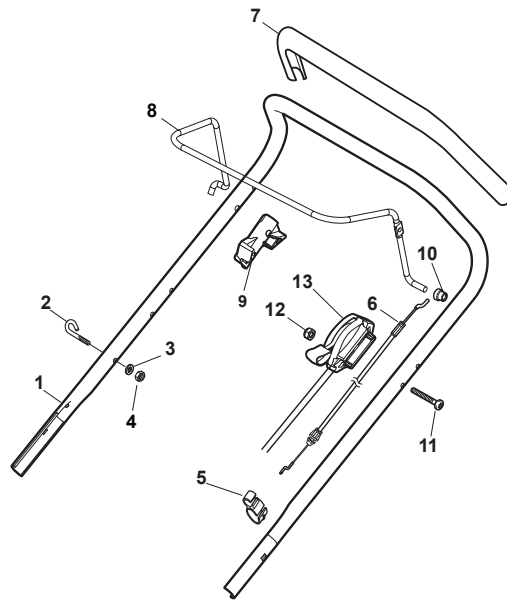

Fig.	Quantity	Part No	Description	Notes
1	1	381006373/0	Right Handle, Lower Part Yellow	Yellow
1	1	381006377/0	Right Handle, Lower Part, Black	Black
1	1	381006385/0	Right Handle, Lower Part Grey	Grey
2	4	118566114/0	Cap	
3	6	112819100/0	Screw	
4	6	112155000/0	Nut	
5	6	118203854/0	Screw	
6	1	381006375/0	Left Handle, Lower Part Yellow	Yellow
6	1	381006379/0	Left Handle Lower Part Black	Black
6	1	381006387/0	Left Handle, Lower Part Grey	Grey
7	4	112793102/0	Screw	
8	1	381006361/1	Handle, Middle Part Yellow	Yellow
8	1	381006365/1	Handle, Middle Part Black	Black
8	1	381006369/0	Handle, Middle Part Grey	Grey
9	4	112155000/0	Nut	
10	2	112523060/0	Washer	
11	1	112523080/0	Washer	
12	1	322399813/0	Knob	

Fig.	Quantity	Part No	Description	Notes
1	1	381006838/0	Handle, Upper Part Black	
2	1	122430313/0	Guide Spring	
3	1	112521330/0	Washer	
4	1	112154510/0	Nut	
5	1	118390020/0	Conduit Clip Caproeurope	
6	1	181030053/0	Cable, Thread Engine Brake	SV40 / RV 40 / V35 Engine
6	1	181030056/0	Cable, Thread Engine Brake	Honda / B&S / GGP Engine
6	1	181030069/1	Cable, Thread Engine Brake	GGP RS-RSC-RSCT Engine / B&S E Series
7	1	322545204/0	Fulcrum Pin	
8	2	122041966/0	Bushing	
9	1	181003300/1	Lever, Engine Brake Black	
9	1	381003373/0	Lever, Engine Brake Yellow	
10	1	122291050/0	Handgrip Black	
11	1	322551640/0	Plate	
12	1	112154510/0	Nut	
13	1	112727783/0	Screw	