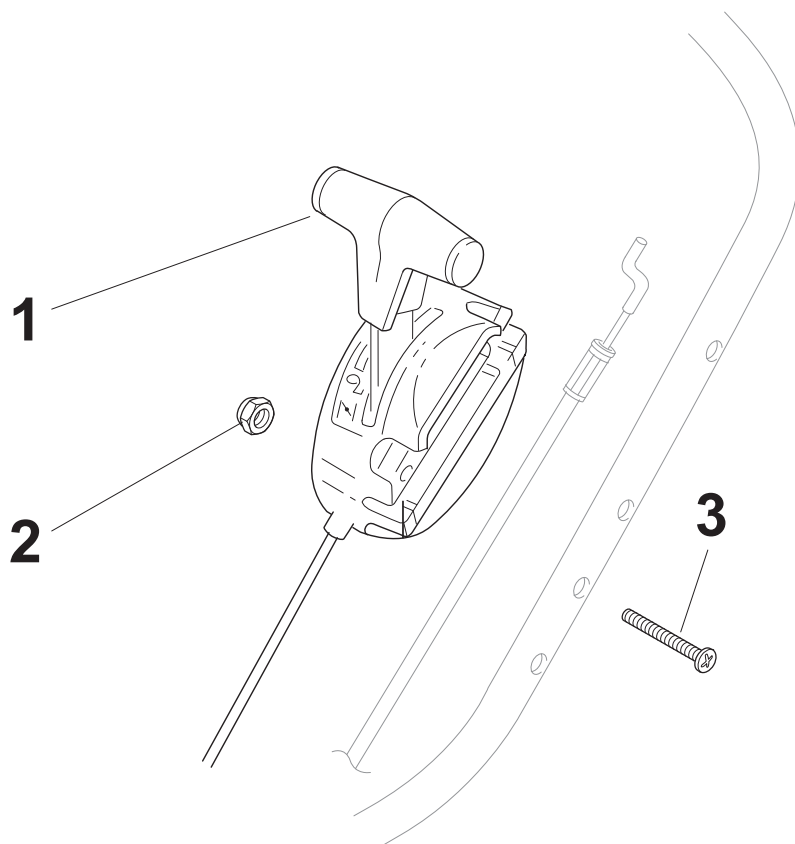

Fig.	Quantity	Part No	Description	Notes
1	1	381006363/3	Handle, Upper Part Yellow	Yellow
1	1	381006367/2	Handle, Upper Part Black	Black
1	1	381006371/0	Handle, Upper Part Grey	Grey
2	1	122430314/0	Starting Rope Guide Spring	
3	1	112154510/0	Nut	
4	2	112727784/0	Screw	
5	2	122671660/1	Washer	
6	1	381003318/1	Lever, Engine Brake	
7	2	112523040/0	Washer	
8	2	112154510/0	Nut	
9	1	112727784/0	Screw	
10	1	181000618/0	Cable, Thread Engine Brake	B&S 625/675 Series
10	1	181000769/1	Cable, Thread Engine Brake	B&S 450/500 Series
10	1	181000618/0	Cable, Thread Engine Brake	GGP Engine
10	1	181000730/0	Cable, Thread Engine Brake	SV40 / RV 40 / V35 Engine
11	1	322551639/0	Fixed Plate	
12	1	112154510/0	Nut	

Fig.	Quantity	Part No	Description	Notes
1	1	112291000/0	Nut	
2	1	112581500/0	Grower	
3	1	322171006/0	Spacer	
4	1	112521360/0	Washer	
5	1	112508100/0	Cup Spring	
6	1	381007220/0	Throttle Lever	for SV40-RV40-V35 Engine/B&S 450-500 Series
6	1	381007279/1	Throttle Lever	for B&S-GGP-HONDA Engines
7	1	481007080/0	Throttle Cable	
8	1	112815030/0	Screw	
9	1	114356702/0	Throttle Label	for GGP Engines
9	1	114356703/0	Throttle Label	for B&S Engines
9	1	114356905/0	Label	for B&S 700-750 Series
9	1	114364264/0	Throttle Label	for HONDA Engines