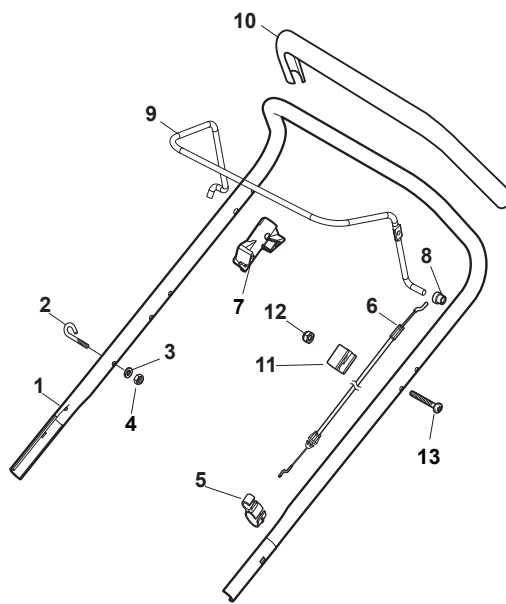

Fig.	Quantity	Part No	Description	Notes
11	1	381006668/1	Handle, Middle Part Black	Black
1	1	381006667/0	Handle Lower Part Black	Black
1	1	381006677/0	Handle Lower Part Yellow	Yellow
2	2	118566110/0	Push Rod	
3	4	112818900/0	Screw	
4	4	112155000/0	Nut	
5	4	118203854/0	Screw	
6	2	112819100/0	Screw	
7	2	112819201/0	Screw	
8	4	122671651/0	Washer	
9	4	322399804/1	Nut	
10	4	112293200/0	Nut	
11	1	381007542/0	Handle, Middle Part Yellow	Yellow
12	1	122430313/0	Guide Spring	
13	1	112819201/0	Screw	
14	1	118390020/0	Conduit Clip Caproeuropa	
15	2	112521370/0	Washer	

Fig.	Quantity	Part No	Description	Notes
1	1	381006373/0	Right Handle, Lower Part Yellow	Yellow
1	1	381006377/0	Right Handle, Lower Part, Black	Black
1	1	381006385/0	Right Handle, Lower Part Grey	Grey
2	4	118566114/0	Cap	
3	6	112819100/0	Screw	
4	6	112155000/0	Nut	
5	6	118203854/0	Screw	
6	1	381006375/0	Left Handle, Lower Part Yellow	Yellow
6	1	381006379/0	Left Handle Lower Part Black	Black
6	1	381006387/0	Left Handle, Lower Part Grey	Grey
7	4	112793102/0	Screw	
8	1	381006361/1	Handle, Middle Part Yellow	Yellow
8	1	381006365/1	Handle, Middle Part Black	Black
8	1	381006369/0	Handle, Middle Part Grey	Grey
9	4	112155000/0	Nut	
10	2	112523060/0	Washer	
11	1	112523080/0	Washer	
12	1	322399813/0	Knob	

Fig.	Quantity	Part No	Description	Notes
1	1	381006838/0	Handle, Upper Part Black	
2	1	122430313/0	Guide Spring	
3	1	112521330/0	Washer	
4	1	112154510/0	Nut	
5	1	118390020/0	Conduit Clip Caproeurope	
6	1	181030053/0	Cable, Thread Engine Brake	SV40 / RV 40 / V35 Engine
6	1	181030056/0	Cable, Thread Engine Brake	Honda / B&S / GGP Engine
6	1	181030069/1	Cable, Thread Engine Brake	GGP RS-RSC-RSCT Engine / B&S E Series
7	1	322545204/0	Fulcrum Pin	
8	2	122041966/0	Bushing	
9	1	181003300/1	Lever, Engine Brake Black	
9	1	381003373/0	Lever, Engine Brake Yellow	
10	1	122291050/0	Handgrip Black	
11	1	322551640/0	Plate	
12	1	112154510/0	Nut	
13	1	112727783/0	Screw	