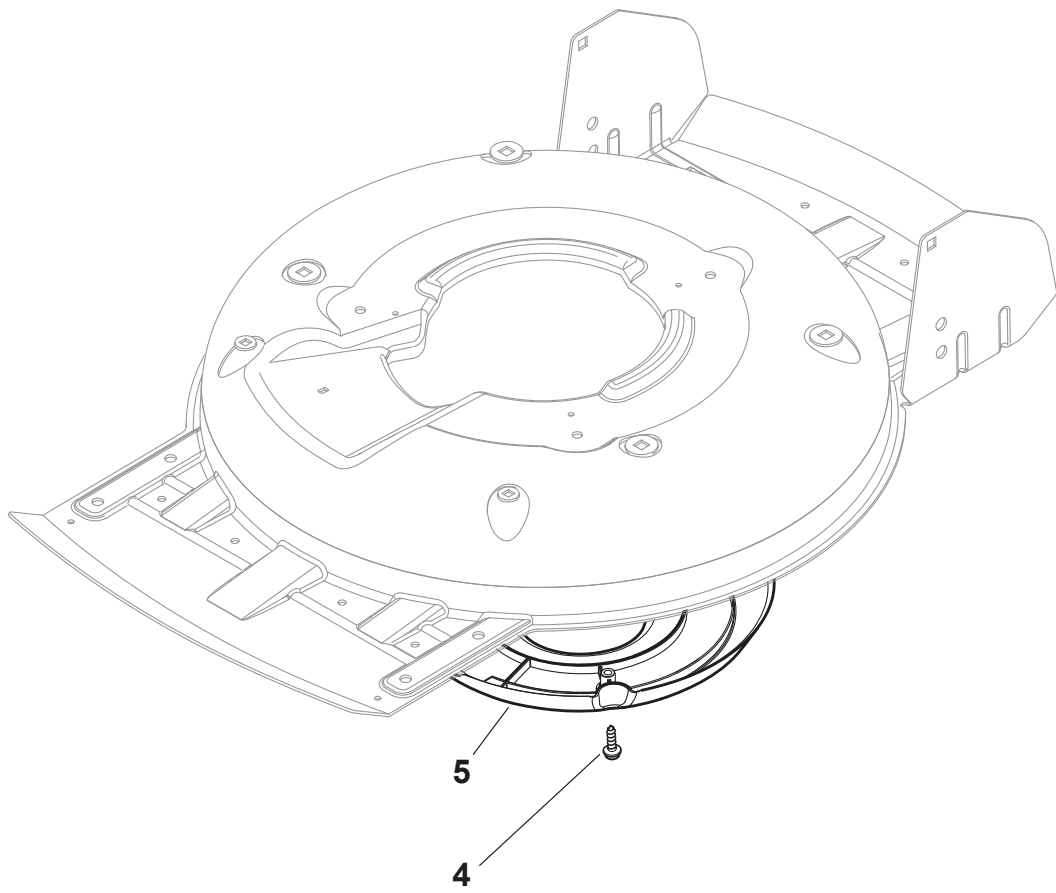

THIS INFORMATION IS NOT INTENDED FOR SALE OR RESALE, AND THIS NOTICE MUST REMAIN ON ALL COPIES.

Fig.	Quantity	Part No	Description	Notes
1	4	112293200/0	Nut	
2	4	112583500/0	Grower	
3	4	112523070/0	Washer	
4	4	322735547/0	Sector, Height Adjustment	
5	4	381005175/0	Support, Wheel	
6	4	481003286/0	Lever, Height Adjustment	
7	4	122519811/0	Pin	
8	1	381004734/0	Grey Deck	

Fig.	Quantity	Part No	Description	Notes
1	1	322064691/0	INOX Deck	
1	1	381004735/0	Grey Deck	
2	1	122600093/0	Left Wheel Protection	
3	1	381302863/0	Axle, Front Wheels	
4	1	322033397/0	Front Wheel Axle	
5	2	122020050/0	Ring	
6	1	122600092/0	Right Wheel Protection	
12	4	112791011/0	Screw	
13	1	322545169/0	Rear Left Plate	Inox versions
13	1	381545105/0	Left Plate	Steel versions
14	4	112154510/0	Nut	
15	1	322545167/0	Rear Right Plate	Inox versions
15	1	381545104/0	Right Plate	Steel versions
16	1	381302861/1	Axle, Rear Wheels	
17	2	112789000/0	Screw	
18	1	381003323/0	Lever, Height Adjustment	
19	2	112154330/0	Nut	
20	1	112293200/0	Nut	
21	1	322399812/0	Knob	
22	2	112735661/0	Screw	
23	2	322551529/0	Wheels Cleaning Plate	
24	2	112521330/0	Washer	
25	1	122033329/0	Rod, Height Adjustment	
26	2	112604899/0	Crown Fastener	
27	1	122446184/0	Spring	

Fig.	Quantity	Part No	Description	Notes
4	3	112728530/0	Screw	
5	1	322060220/0	Belt Protection	

Fig.	Quantity	Part No	Description	Notes
1	1	322226097/1	Mask, Yellow	
1	1	322226098/1	Mask, Grey	
1	1	322226133/0	Mask, Black	
1	1	322226197/0	Mask, Grey Ncs S8000-N	
2	2	112728450/0	Screw	
3	1	322778421/0	Left Bracket	
6	4	112792611/0	Screw	
7	1	322778419/0	Right Bracket	
8	4	112293201/0	Nut	
9	2	112815200/0	Screw	
10	2	322020400/0	Fairlead	
11	2	112728523/0	Screw	
12	2	112292102/0	Nut	
13	1	133320506/0	Fairlead	