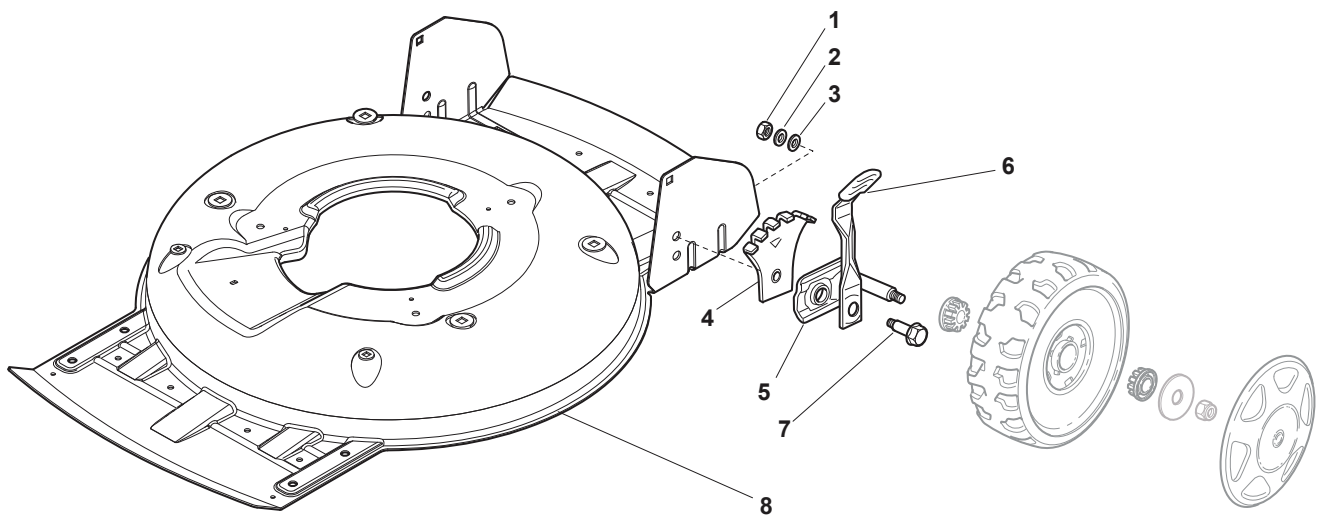

THIS INFORMATION IS NOT INTENDED FOR SALE OR RESALE, AND THIS NOTICE MUST REMAIN ON ALL COPIES.

Fig.	Quantity	Part No	Description	Notes
1	4	112293200/0	Nut	
2	4	112583500/0	Grower	
3	4	112523070/0	Washer	
4	4	322735547/0	Sector, Height Adjustment	
5	4	381005175/0	Support, Wheel	
6	4	481003286/0	Lever, Height Adjustment	
7	4	122519811/0	Pin	
8	1	381004734/0	Grey Deck	

Fig.	Quantity	Part No	Description	Notes
1	1	322064691/0	INOX Deck	
1	1	381004735/0	Grey Deck	
2	1	122600093/0	Left Wheel Protection	
3	1	381302863/0	Axle, Front Wheels	
4	1	322033397/0	Front Wheel Axle	
5	2	122020050/0	Ring	
6	1	122600092/0	Right Wheel Protection	
12	4	112791011/0	Screw	
13	1	322545169/0	Rear Left Plate	Inox versions
13	1	381545105/0	Left Plate	Steel versions
14	4	112154510/0	Nut	
15	1	322545167/0	Rear Right Plate	Inox versions
15	1	381545104/0	Right Plate	Steel versions
16	1	381302861/1	Axle, Rear Wheels	
17	2	112789000/0	Screw	
18	1	381003323/0	Lever, Height Adjustment	
19	2	112154330/0	Nut	
20	1	112293200/0	Nut	
21	1	322399812/0	Knob	
22	2	112735661/0	Screw	
23	2	322551529/0	Wheels Cleaning Plate	
24	2	112521330/0	Washer	
25	1	122033329/0	Rod, Height Adjustment	
26	2	112604899/0	Crown Fastener	
27	1	122446184/0	Spring	