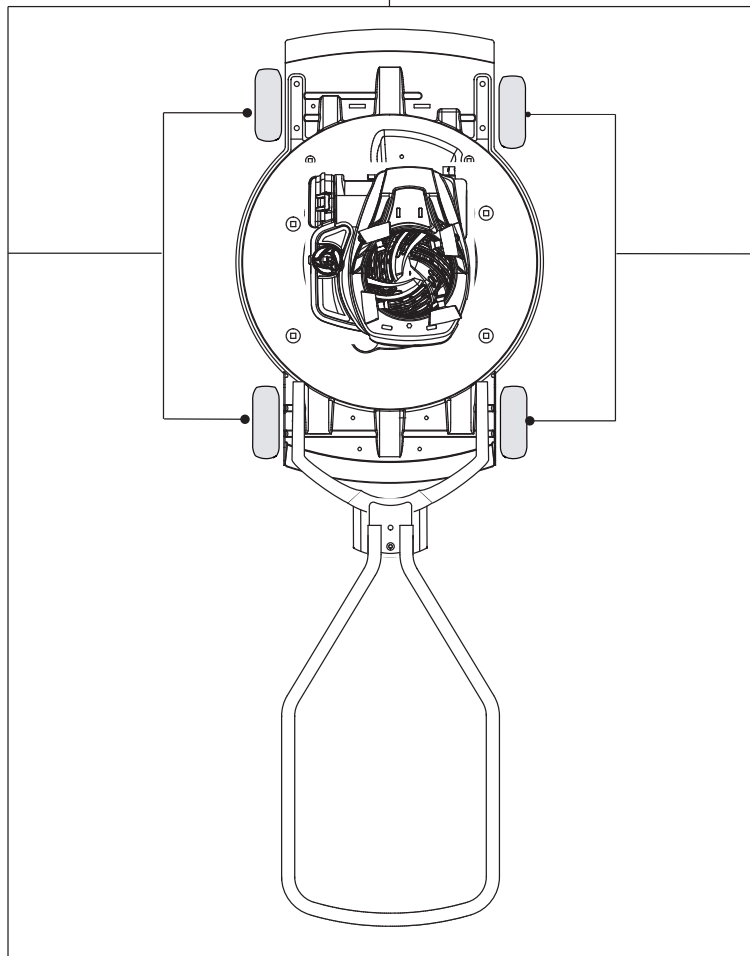

Fig.	Quantity	Part No	Description	Notes
1	1	181007130/0	Throttle Cable	
2	1	112154510/0	Nut	
3	1	112727786/0	Screw	

Eco Stiga Wheels - Ø 210

Spark Aluminium Wheels - Ø 210

Fig.	Quantity	Part No	Description	Notes
1	4	381007490/0	Wheel	
2	8	119216035/0	Bearing	
3	4	381007487/0	Wheel	
4	8	112521350/0	Washer	
5	8	112155000/0	Nut	
6	4	322110653/0	Hub Cap	
7	4	322110314/0	Hub Cap Grey	
8	4	322110348/0	Hub Cap Grey	
9	4	322110382/0	Hub Cap Grey	
10	4	322110416/0	Hub Cap Grey	
11	4	322110492/0	Hub Cap Grey	
11	4	322110563/0	Hub Cap Yellow	
12	4	322110494/0	Hub Cap Grey	
13	4	322110496/0	Hub Cap Grey	

Fig.	Quantity	Part No	Description	Notes
1	1	122463012/2	Hub, Crankshaft Ø 22.2	
1	1	122463020/1	Hub, Crankshaft Ø 25	
2	1	181004146/0	Blade Standard	
3	1	122160400/0	Elastic Disc	
4	1	112523080/0	Washer	
5	1	112735698/0	Screw	
6	1	112139100/0	Feather, Crankshaft Ø 22,2	
6	1	112139150/0	Feather, Crankshaft Ø 25	
7	3	112793102/0	Screw	
8	6	112523060/0	Washer	
9	1	322207219/1	Flange	
10	3	112155000/0	Nut	

Fig.	Quantity	Part No	Description	Notes
1	1	122463012/2	Hub, Crankshaft Ø 22.2	
1	1	122463020/1	Hub, Crankshaft Ø 25	
2	1	181004146/0	Blade Standard	
3	1	122160400/0	Elastic Disc	
4	1	112523080/0	Washer	
5	1	112735698/0	Screw	
6	1	112139100/0	Feather, Crankshaft Ø 22,2	
6	1	112139150/0	Feather, Crankshaft Ø 25	
7	3	122524329/0	Pin	
8	3	322672201/0	Washer	
9	1	322207225/0	Flange, Black	Black
9	1	381207221/1	Flange, Yellow	Yellow
10	3	322250012/0	No Vibrations Rubber	
11	3	122671651/0	Washer	
12	3	122671651/0	Washer	
13	3	112155000/0	Nut	
14	1	112791400/0	Screw	
15	1	122450444/0	Spring	
16	3	112735108/1	Screw	