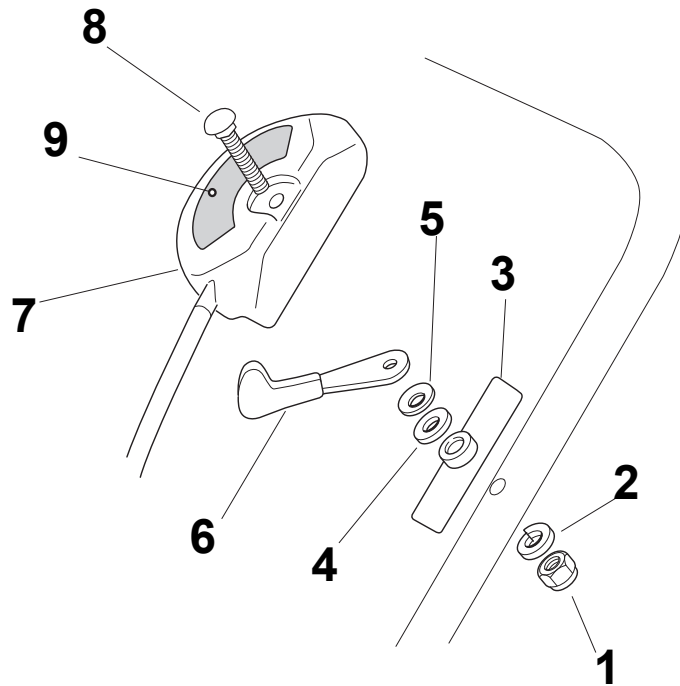

Fig.	Quantity	Part No	Description	Notes
2	1	122430313/0	Guide Spring	
3	1	112521330/0	Washer	
4	1	112154510/0	Nut	
5	1	118390020/0	Conduit Clip Caproeurope	
6	1	181030053/0	Cable, Thread Engine Brake	SV40 / RV 40 / V35 Engine
6	1	181030056/0	Cable, Thread Engine Brake	Honda / B&S / GGP Engine
6	1	181030069/1	Cable, Thread Engine Brake	GGP RS-RSC-RSCT Engine / B&S E Series
7	1	122291050/0	Handgrip Black	
8	1	181003300/1	Lever, Engine Brake Black	
8	1	381003373/0	Lever, Engine Brake Yellow	
9	1	322545204/0	Fulcrum Pin	
10	2	122041966/0	Bushing	
11	1	112727783/0	Screw	
12	1	112154510/0	Nut	
13	1	181005504/1	Throttle Cable	SV40 / RV 40 / V35 Engine
13	1	181005511/0	Throttle Cable	B&S Engine
13	1	181005517/0	Throttle Cable	Honda / GGP Engine

Fig.	Quantity	Part No	Description	Notes
1	1	381006363/3	Handle, Upper Part Yellow	Yellow
1	1	381006367/2	Handle, Upper Part Black	Black
1	1	381006371/0	Handle, Upper Part Grey	Grey
2	1	122430314/0	Starting Rope Guide Spring	
3	1	112154510/0	Nut	
4	2	112727784/0	Screw	
5	2	122671660/1	Washer	
6	1	381003318/1	Lever, Engine Brake	
7	2	112523040/0	Washer	
8	2	112154510/0	Nut	
9	1	112727784/0	Screw	
10	1	181000618/0	Cable, Thread Engine Brake	B&S 625/675 Series
10	1	181000769/1	Cable, Thread Engine Brake	B&S 450/500 Series
10	1	181000618/0	Cable, Thread Engine Brake	GGP Engine
10	1	181000730/0	Cable, Thread Engine Brake	SV40 / RV 40 / V35 Engine
11	1	322551639/0	Fixed Plate	
12	1	112154510/0	Nut	