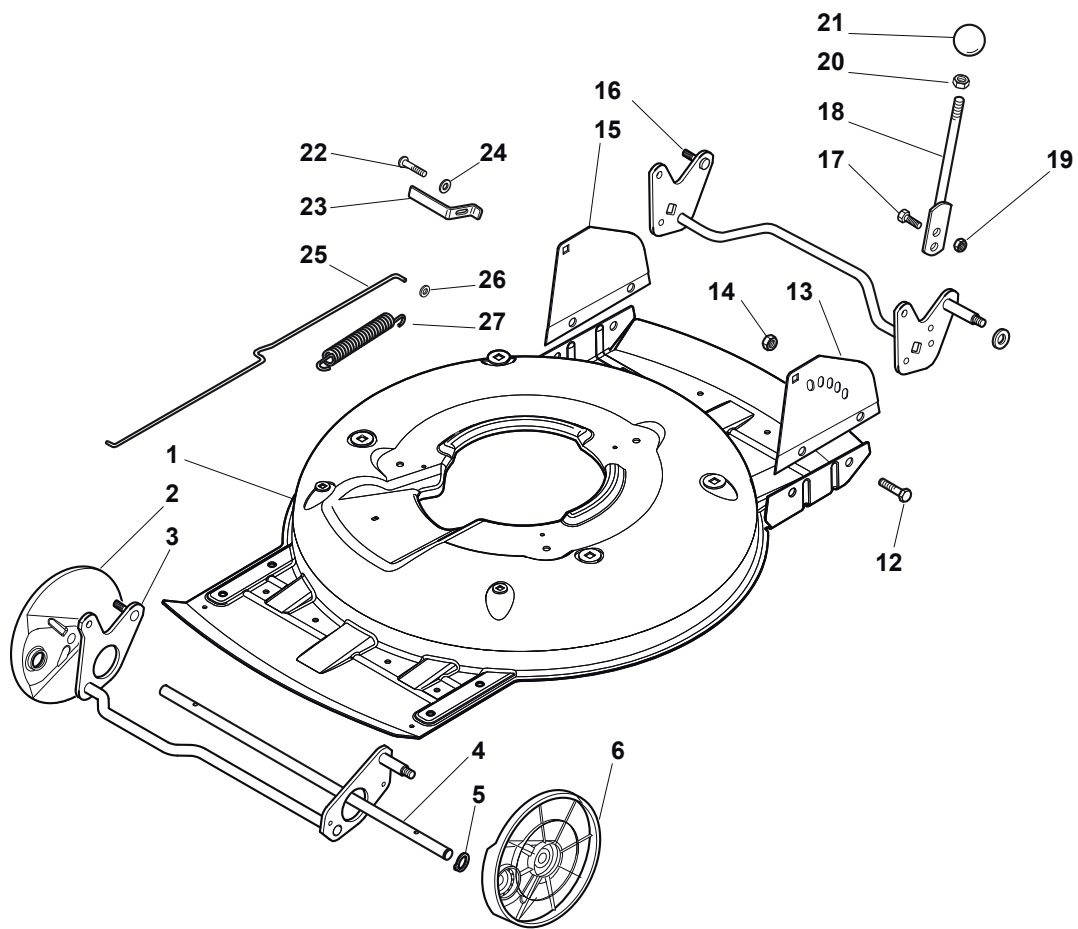

THIS INFORMATION IS NOT INTENDED FOR SALE OR RESALE, AND THIS NOTICE MUST REMAIN ON ALL COPIES.

Fig.	Quantity	Part No	Description	Notes
1	4	112293200/0	Nut	
2	4	112583500/0	Grower	
3	4	112523070/0	Washer	
4	4	322735547/0	Sector, Height Adjustment	
5	4	381005175/0	Support, Wheel	
6	4	481003286/0	Lever, Height Adjustment	
7	4	122519811/0	Pin	
8	1	381004734/0	Grey Deck	

Fig.	Quantity	Part No	Description	Notes
1	1	322064691/0	INOX Deck	
1	1	381004735/0	Grey Deck	
2	1	122600093/0	Left Wheel Protection	
3	1	381302863/0	Axle, Front Wheels	
4	1	322033397/0	Front Wheel Axle	
5	2	122020050/0	Ring	
6	1	122600092/0	Right Wheel Protection	
12	4	112791011/0	Screw	
13	1	322545169/0	Rear Left Plate	Inox versions
13	1	381545105/0	Left Plate	Steel versions
14	4	112154510/0	Nut	
15	1	322545167/0	Rear Right Plate	Inox versions
15	1	381545104/0	Right Plate	Steel versions
16	1	381302861/1	Axle, Rear Wheels	
17	2	112789000/0	Screw	
18	1	381003323/0	Lever, Height Adjustment	
19	2	112154330/0	Nut	
20	1	112293200/0	Nut	
21	1	322399812/0	Knob	
22	2	112735661/0	Screw	
23	2	322551529/0	Wheels Cleaning Plate	
24	2	112521330/0	Washer	
25	1	122033329/0	Rod, Height Adjustment	
26	2	112604899/0	Crown Fastener	
27	1	122446184/0	Spring	

Fig.	Quantity	Part No	Description	Notes
4	3	112728530/0	Screw	
5	1	322060220/0	Belt Protection	

Fig.	Quantity	Part No	Description	Notes
1	1	322226097/1	Mask, Yellow	
1	1	322226098/1	Mask, Grey	
1	1	322226133/0	Mask, Black	
1	1	322226197/0	Mask, Grey Ncs S8000-N	
2	2	112728450/0	Screw	
3	1	322778421/0	Left Bracket	
6	4	112792611/0	Screw	
7	1	322778419/0	Right Bracket	
8	4	112293201/0	Nut	
9	2	112815200/0	Screw	
10	2	322020400/0	Fairlead	
11	2	112728523/0	Screw	
12	2	112292102/0	Nut	
13	1	133320506/0	Fairlead	