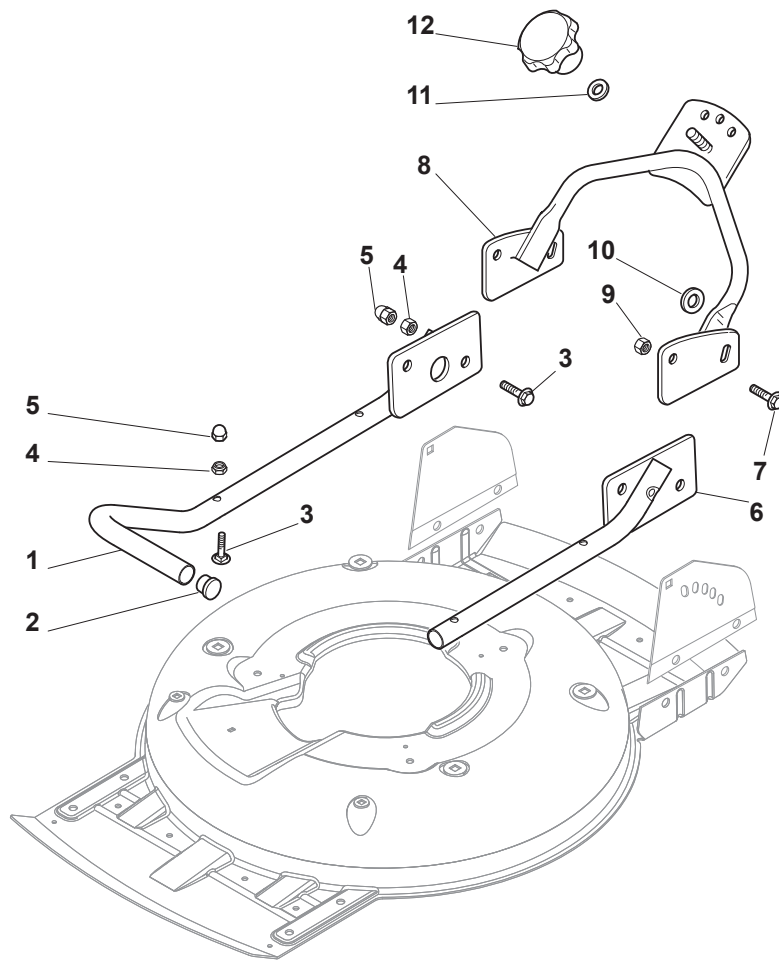

Fig.	Quantity	Part No	Description	Notes
11	1	381006668/1	Handle, Middle Part Black	Black
1	1	381006667/0	Handle Lower Part Black	Black
1	1	381006677/0	Handle Lower Part Yellow	Yellow
2	2	118566110/0	Push Rod	
3	4	112818900/0	Screw	
4	4	112155000/0	Nut	
5	4	118203854/0	Screw	
6	2	112819100/0	Screw	
7	2	112819201/0	Screw	
8	4	122671651/0	Washer	
9	4	322399804/1	Nut	
10	4	112293200/0	Nut	
11	1	381007542/0	Handle, Middle Part Yellow	Yellow
12	1	122430313/0	Guide Spring	
13	1	112819201/0	Screw	
14	1	118390020/0	Conduit Clip Caproeuropa	
15	2	112521370/0	Washer	

Fig.	Quantity	Part No	Description	Notes
1	1	381006373/0	Right Handle, Lower Part Yellow	Yellow
1	1	381006377/0	Right Handle, Lower Part, Black	Black
1	1	381006385/0	Right Handle, Lower Part Grey	Grey
2	4	118566114/0	Cap	
3	6	112819100/0	Screw	
4	6	112155000/0	Nut	
5	6	118203854/0	Screw	
6	1	381006375/0	Left Handle, Lower Part Yellow	Yellow
6	1	381006379/0	Left Handle Lower Part Black	Black
6	1	381006387/0	Left Handle, Lower Part Grey	Grey
7	4	112793102/0	Screw	
8	1	381006361/1	Handle, Middle Part Yellow	Yellow
8	1	381006365/1	Handle, Middle Part Black	Black
8	1	381006369/0	Handle, Middle Part Grey	Grey
9	4	112155000/0	Nut	
10	2	112523060/0	Washer	
11	1	112523080/0	Washer	
12	1	322399813/0	Knob	