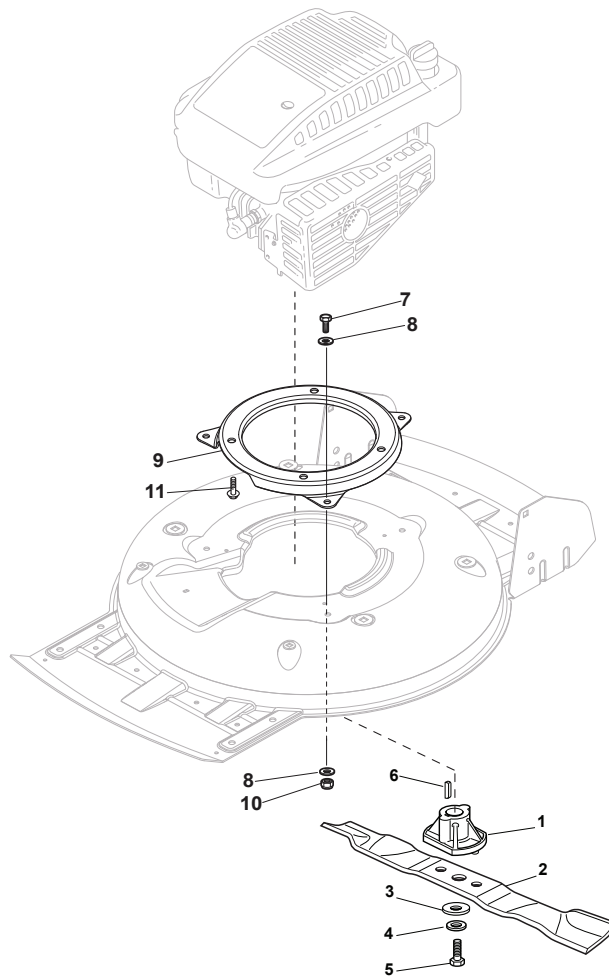

Fig.	Quantity	Part No	Description	Notes
1	1	181007130/0	Throttle Cable	
2	1	112154510/0	Nut	
3	1	112727786/0	Screw	

Eco Stiga Wheels - Ø 210

Spark Aluminium Wheels - Ø 210

Fig.	Quantity	Part No	Description	Notes
1	4	381007490/0	Wheel	
2	8	119216035/0	Bearing	
3	4	381007487/0	Wheel	
4	8	112521350/0	Washer	
5	8	112155000/0	Nut	
6	4	322110653/0	Hub Cap	
7	4	322110314/0	Hub Cap Grey	
8	4	322110348/0	Hub Cap Grey	
9	4	322110382/0	Hub Cap Grey	
10	4	322110416/0	Hub Cap Grey	
11	4	322110492/0	Hub Cap Grey	
11	4	322110563/0	Hub Cap Yellow	
12	4	322110494/0	Hub Cap Grey	
13	4	322110496/0	Hub Cap Grey	

Fig.	Quantity	Part No	Description	Notes
1	1	122463012/2	Hub, Crankshaft Ø 22.2	
1	1	122463020/1	Hub, Crankshaft Ø 25	
2	1	181004146/0	Blade Standard	
3	1	122160400/0	Elastic Disc	
4	1	112523080/0	Washer	
5	1	112735698/0	Screw	
6	1	112139100/0	Feather, Crankshaft Ø 22,2	
6	1	112139150/0	Feather, Crankshaft Ø 25	
7	3	112793102/0	Screw	
8	6	112523060/0	Washer	
9	1	322207219/1	Flange	
10	3	112155000/0	Nut	

Fig.	Quantity	Part No	Description	Notes
1	1	122463012/2	Hub, Crankshaft Ø 22.2	
1	1	122463020/1	Hub, Crankshaft Ø 25	
2	1	181004146/0	Blade Standard	
3	1	122160400/0	Elastic Disc	
4	1	112523080/0	Washer	
5	1	112735698/0	Screw	
6	1	112139100/0	Feather, Crankshaft Ø 22,2	
6	1	112139150/0	Feather, Crankshaft Ø 25	
7	3	122524329/0	Pin	
8	3	322672201/0	Washer	
9	1	322207225/0	Flange, Black	Black
9	1	381207221/1	Flange, Yellow	Yellow
10	3	322250012/0	No Vibrations Rubber	
11	3	122671651/0	Washer	
12	3	122671651/0	Washer	
13	3	112155000/0	Nut	
14	1	112791400/0	Screw	
15	1	122450444/0	Spring	
16	3	112735108/1	Screw	