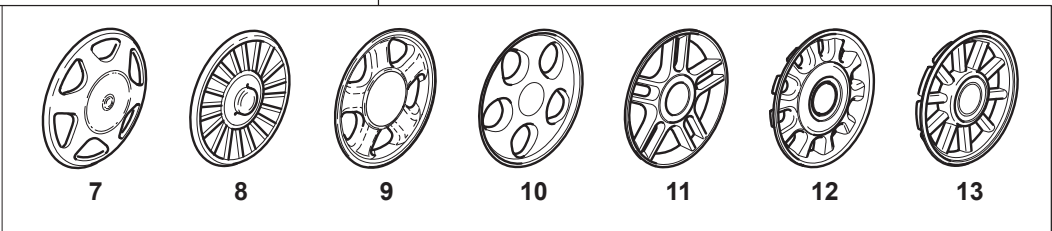

Fig.	Quantity	Part No	Description	Notes
1	1	181007130/0	Throttle Cable	
2	1	112154510/0	Nut	
3	1	112727786/0	Screw	

Eco Stiga Wheels - Ø 210

Spark Aluminium Wheels - Ø 210

Fig.	Quantity	Part No	Description	Notes
1	4	381007490/0	Wheel	
2	8	119216035/0	Bearing	
3	4	381007487/0	Wheel	
4	8	112521350/0	Washer	
5	8	112155000/0	Nut	
6	4	322110653/0	Hub Cap	
7	4	322110314/0	Hub Cap Grey	
8	4	322110348/0	Hub Cap Grey	
9	4	322110382/0	Hub Cap Grey	
10	4	322110416/0	Hub Cap Grey	
11	4	322110492/0	Hub Cap Grey	
11	4	322110563/0	Hub Cap Yellow	
12	4	322110494/0	Hub Cap Grey	
13	4	322110496/0	Hub Cap Grey	

Fig.	Quantity	Part No	Description	Notes
1	1	122463012/2	Hub, Crankshaft Ø 22.2	
1	1	122463020/1	Hub, Crankshaft Ø 25	
2	1	181004146/0	Blade Standard	
3	1	122160400/0	Elastic Disc	
4	1	112523080/0	Washer	
5	1	112735698/0	Screw	
6	1	112139100/0	Feather, Crankshaft Ø 22,2	
6	1	112139150/0	Feather, Crankshaft Ø 25	
7	3	112793102/0	Screw	
8	6	112523060/0	Washer	
9	1	322207219/1	Flange	
10	3	112155000/0	Nut	

Fig.	Quantity	Part No	Description	Notes
1	1	122463012/2	Hub, Crankshaft Ø 22.2	
1	1	122463020/1	Hub, Crankshaft Ø 25	
2	1	181004146/0	Blade Standard	
3	1	122160400/0	Elastic Disc	
4	1	112523080/0	Washer	
5	1	112735698/0	Screw	
6	1	112139100/0	Feather, Crankshaft Ø 22,2	
6	1	112139150/0	Feather, Crankshaft Ø 25	
7	3	122524329/0	Pin	
8	3	322672201/0	Washer	
9	1	322207225/0	Flange, Black	Black
9	1	381207221/1	Flange, Yellow	Yellow
10	3	322250012/0	No Vibrations Rubber	
11	3	122671651/0	Washer	
12	3	122671651/0	Washer	
13	3	112155000/0	Nut	
14	1	112791400/0	Screw	
15	1	122450444/0	Spring	
16	3	112735108/1	Screw	