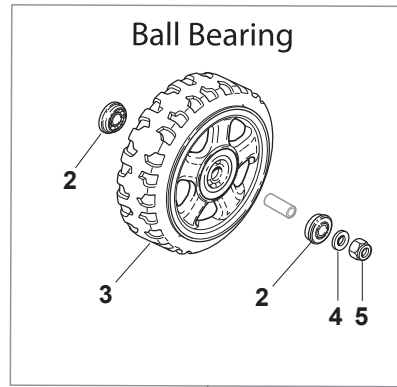

Fig.	Quantity	Part No	Description	Notes
1	1	181007130/0	Throttle Cable	
2	1	112154510/0	Nut	
3	1	112727786/0	Screw	

Eco Stiga Wheels - Ø 210

Spark Aluminium Wheels - Ø 210

Fig.	Quantity	Part No	Description	Notes
1	4	381007490/0	Wheel	
2	8	119216035/0	Bearing	
3	4	381007487/0	Wheel	
4	8	112521350/0	Washer	
5	8	112155000/0	Nut	
6	4	322110653/0	Hub Cap	
7	4	322110314/0	Hub Cap Grey	
8	4	322110348/0	Hub Cap Grey	
9	4	322110382/0	Hub Cap Grey	
10	4	322110416/0	Hub Cap Grey	
11	4	322110492/0	Hub Cap Grey	
11	4	322110563/0	Hub Cap Yellow	
12	4	322110494/0	Hub Cap Grey	
13	4	322110496/0	Hub Cap Grey	

Fig.	Quantity	Part No	Description	Notes
1	1	122463012/2	Hub, Crankshaft Ø 22.2	
1	1	122463020/1	Hub, Crankshaft Ø 25	
2	1	181004146/0	Blade Standard	
3	1	122160400/0	Elastic Disc	
4	1	112523080/0	Washer	
5	1	112735698/0	Screw	
6	1	112139100/0	Feather, Crankshaft Ø 22,2	
6	1	112139150/0	Feather, Crankshaft Ø 25	
7	3	112793102/0	Screw	
8	6	112523060/0	Washer	
9	1	322207219/1	Flange	
10	3	112155000/0	Nut	

Fig.	Quantity	Part No	Description	Notes
1	1	122463012/2	Hub, Crankshaft Ø 22.2	
1	1	122463020/1	Hub, Crankshaft Ø 25	
2	1	181004146/0	Blade Standard	
3	1	122160400/0	Elastic Disc	
4	1	112523080/0	Washer	
5	1	112735698/0	Screw	
6	1	112139100/0	Feather, Crankshaft Ø 22,2	
6	1	112139150/0	Feather, Crankshaft Ø 25	
7	3	122524329/0	Pin	
8	3	322672201/0	Washer	
9	1	322207225/0	Flange, Black	Black
9	1	381207221/1	Flange, Yellow	Yellow
10	3	322250012/0	No Vibrations Rubber	
11	3	122671651/0	Washer	
12	3	122671651/0	Washer	
13	3	112155000/0	Nut	
14	1	112791400/0	Screw	
15	1	122450444/0	Spring	
16	3	112735108/1	Screw	