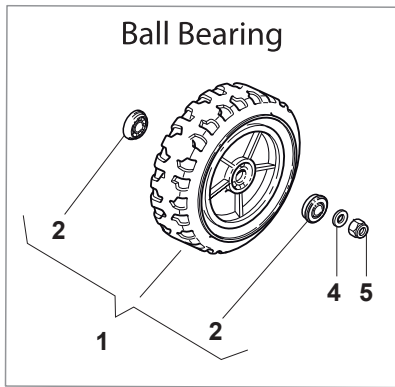

Fig.	Quantity	Part No	Description	Notes
1	1	381006363/3	Handle, Upper Part Yellow	Yellow
1	1	381006367/2	Handle, Upper Part Black	Black
1	1	381006371/0	Handle, Upper Part Grey	Grey
2	1	122430314/0	Starting Rope Guide Spring	
3	1	112154510/0	Nut	
4	2	112727784/0	Screw	
5	2	122671660/1	Washer	
6	1	381003318/1	Lever, Engine Brake	
7	2	112523040/0	Washer	
8	2	112154510/0	Nut	
9	1	112727784/0	Screw	
10	1	181000618/0	Cable, Thread Engine Brake	B&S 625/675 Series
10	1	181000769/1	Cable, Thread Engine Brake	B&S 450/500 Series
10	1	181000618/0	Cable, Thread Engine Brake	GGP Engine
10	1	181000730/0	Cable, Thread Engine Brake	SV40 / RV 40 / V35 Engine
11	1	322551639/0	Fixed Plate	
12	1	112154510/0	Nut	

Fig.	Quantity	Part No	Description	Notes
1	1	112291000/0	Nut	
2	1	112581500/0	Grower	
3	1	322171006/0	Spacer	
4	1	112521360/0	Washer	
5	1	112508100/0	Cup Spring	
6	1	381007220/0	Throttle Lever	for SV40-RV40-V35 Engine/B&S 450-500 Series
6	1	381007279/1	Throttle Lever	for B&S-GGP-HONDA Engines
7	1	481007080/0	Throttle Cable	
8	1	112815030/0	Screw	
9	1	114356702/0	Throttle Label	for GGP Engines
9	1	114356703/0	Throttle Label	for B&S Engines
9	1	114356905/0	Label	for B&S 700-750 Series
9	1	114364264/0	Throttle Label	for HONDA Engines

Fig.	Quantity	Part No	Description	Notes
1	1	181007130/0	Throttle Cable	
2	1	112154510/0	Nut	
3	1	112727786/0	Screw	

Eco Stiga Wheels - Ø 210

Spark Aluminium Wheels - Ø 210

Fig.	Quantity	Part No	Description	Notes
1	4	381007490/0	Wheel	
2	8	119216035/0	Bearing	
3	4	381007487/0	Wheel	
4	8	112521350/0	Washer	
5	8	112155000/0	Nut	
6	4	322110653/0	Hub Cap	
7	4	322110314/0	Hub Cap Grey	
8	4	322110348/0	Hub Cap Grey	
9	4	322110382/0	Hub Cap Grey	
10	4	322110416/0	Hub Cap Grey	
11	4	322110492/0	Hub Cap Grey	
11	4	322110563/0	Hub Cap Yellow	
12	4	322110494/0	Hub Cap Grey	
13	4	322110496/0	Hub Cap Grey	