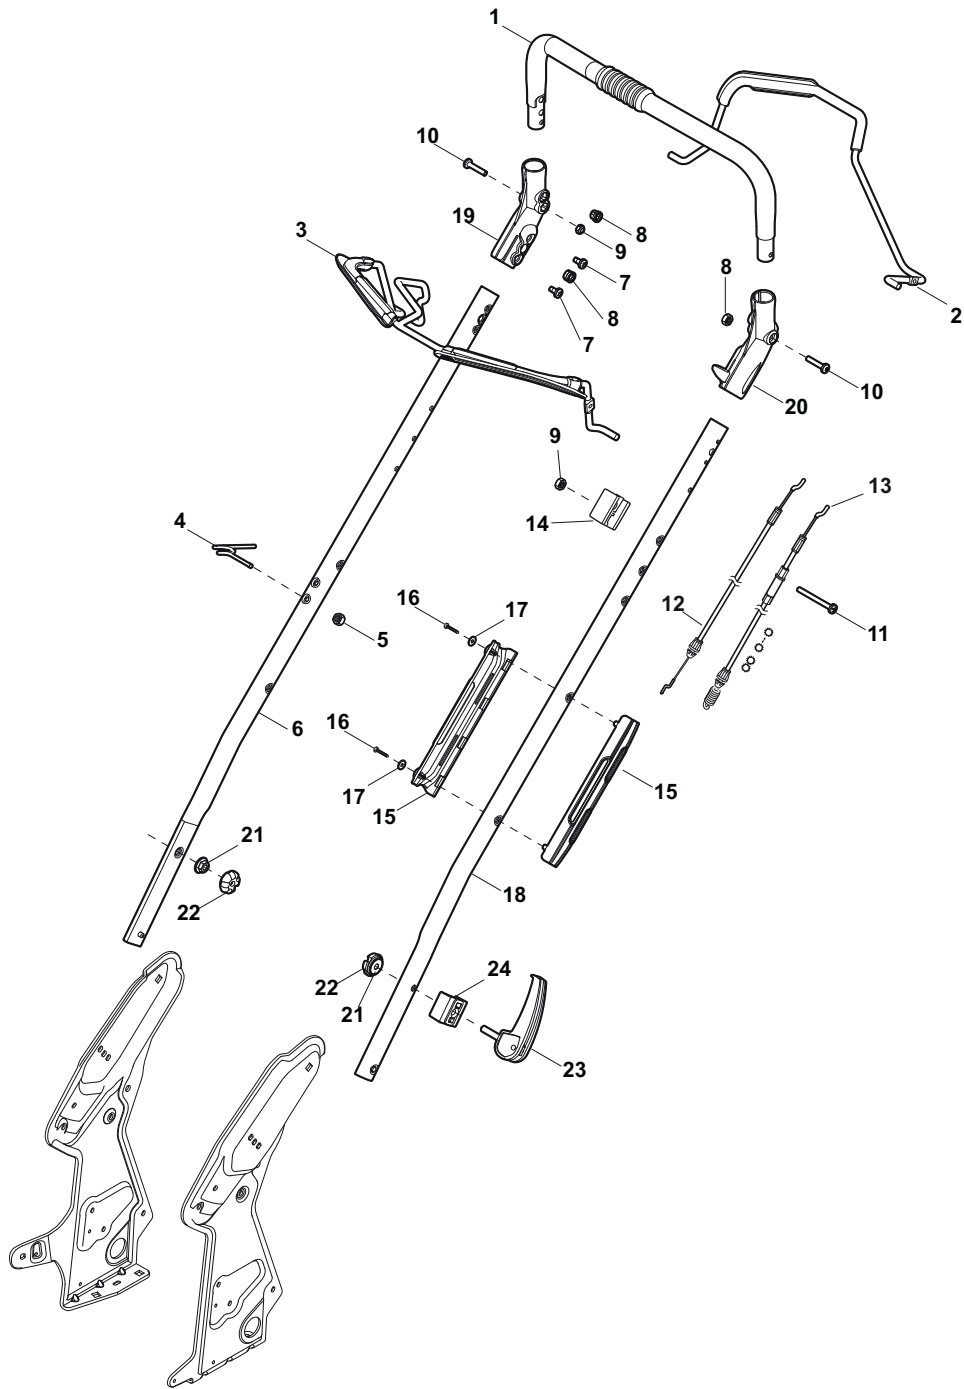

Fig.	Quantity	Part No	Description	Notes
1	1	381006670/2	Handle Tube	
2	1	381003349/0	Lever, Driving	
3	1	381003346/0	Lever, Engine Brake	
4	1	122430309/0	Spring	
5	1	112154330/0	Nut	
6	1	381006821/0	Handle Grey, Right	
6	1	381006895/0	Handle Black, Right	
7	4	112735662/1	Screw	
8	3	322041967/1	Bushing	
9	3	112154510/0	Nut	
10	2	112728721/0	Screw	
11	1	112727786/0	Screw	
13	1	381030067/0	Cable Rear Drive	
14	1	181005509/0	Throttle Cable	Honda Engine
14	1	181005510/0	Throttle Cable	B&S Engine
15	1	322806644/0	Protection	
16	2	112727812/0	Screw	
17	2	112523000/1	Washer	
18	1	381006823/0	Handle Grey, Left	
18	1	381006897/0	Handle Black, Left	
19	1	322488301/0	Joint Sleeve Grey Right	
20	1	322488303/0	Joining Sleeve Grey Left	
21	2	112154220/0	Nut	
22	2	322399835/0	Knob	
23	2	381003253/0	Handle	
24	2	322680017/0	Washer	
25	1	381030064/0	Cable, Mechanical Clutch	
26	1	322000020/0	Adapter Drive BBC	
27	2	112727786/0	Screw	

Fig.	Quantity	Part No	Description	Notes
1	1	122570132/0	Left Pinion	
2	4	112608600/0	Seeger	
3	2	119216035/0	Bearing	
4	1	122570131/0	Right Pinion	
5	2	122753000/0	Pin	
11	1	181003106/1	Gear Box	
12	1	122601908/1	Pulley	
13	1	112645705/0	Elastic Pin	
14	1	122033290/0	Adjustment Rod	
15	1	135064392/0	Belt	
21	1	122041957/1	Bushing	
22	1	122450063/0	Spring	
23	1	322680009/0	Washer	
24	1	112154510/0	Nut	
25	1	322109550/0	Rod Cup	