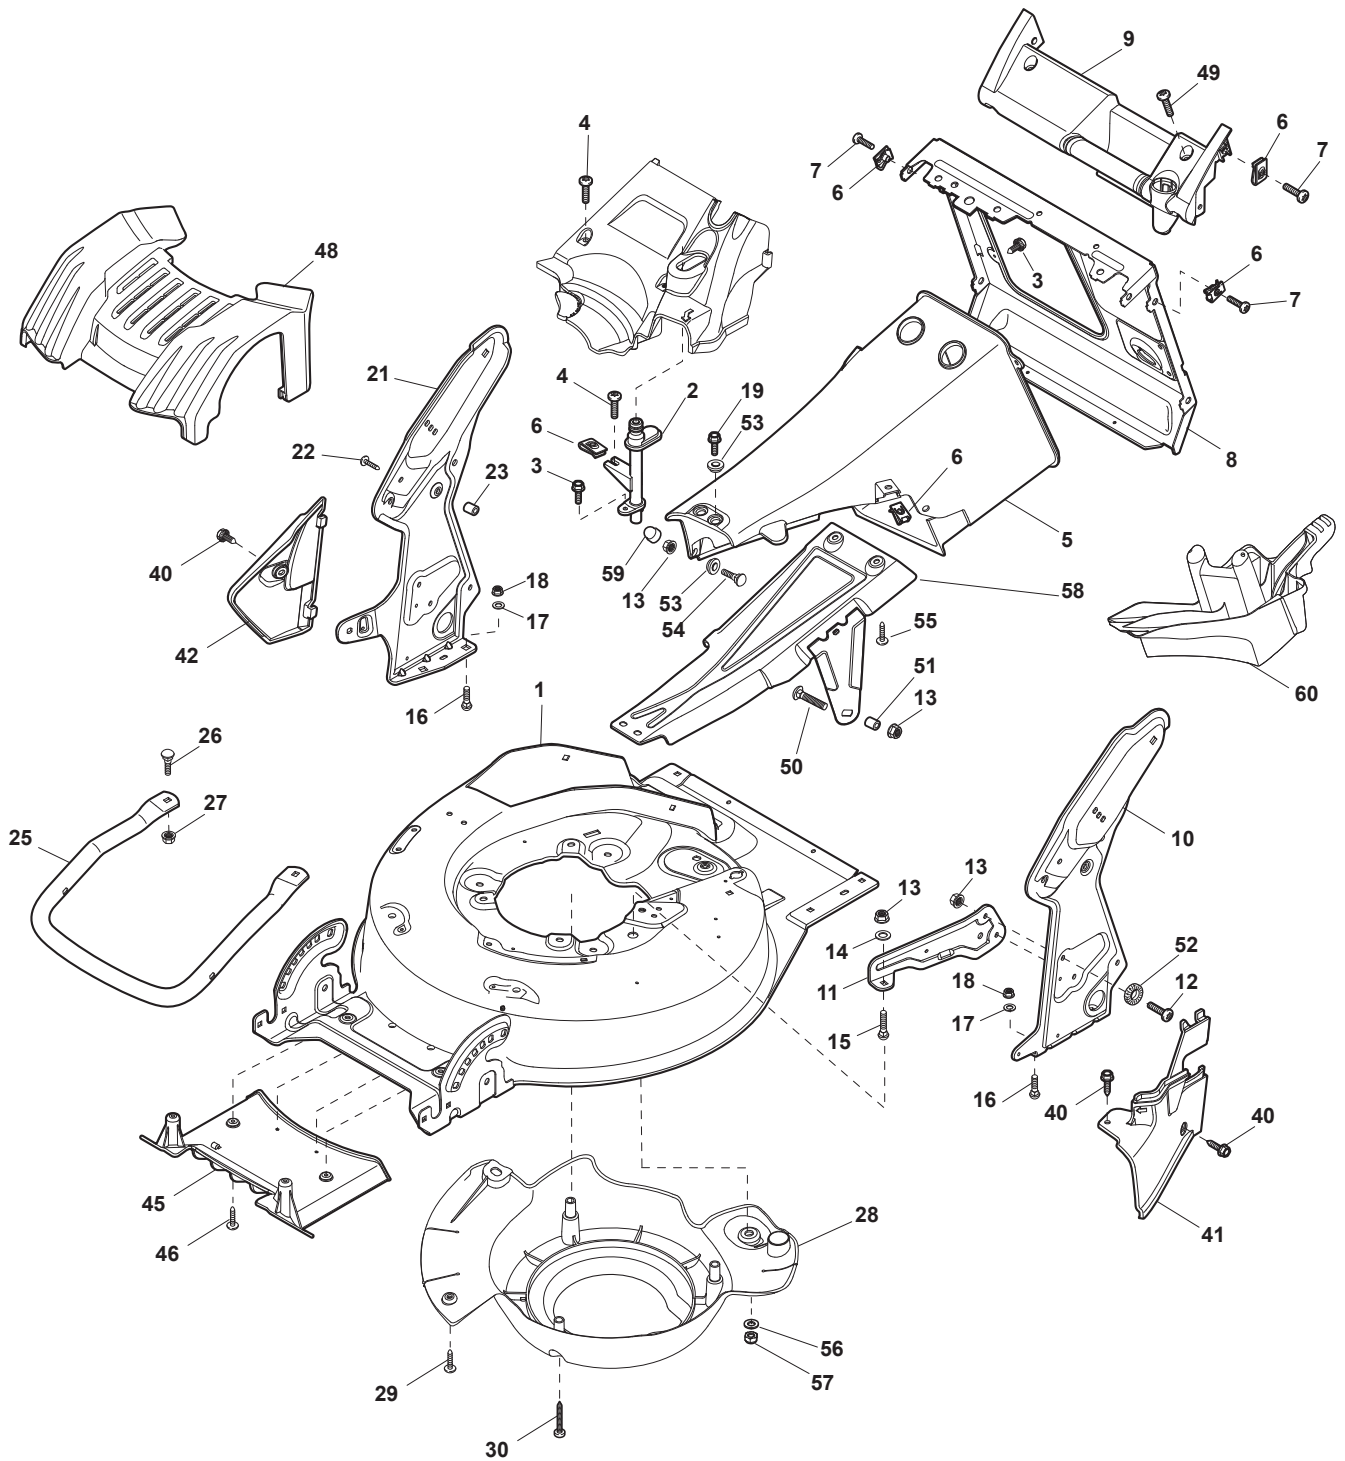

Fig.	Quantity	Part No	Description	Notes
1	1	381004054/0	Yellow Deck	
2	1	322034001/1	Washing Connection	
3	5	125943004/0	Screw	
4	2	112727802/0	Screw	
5	1	322108294/1	Ejection Conveyor Yellow	
6	12	112437507/0	Rapid Fixing Plate	
7	8	112727802/0	Screw	
8	1	381545321/1	Rear Plate	
9	1	322785282/0	Stone Guard Support	
10	1	381545333/0	Left Bracket	
11	1	322545191/0	Tie Rod Plate	
12	2	112727803/0	Screw	
13	4	112154510/0	Nut	
14	1	112521330/0	Washer	
15	1	112815200/0	Screw	
16	4	112818690/0	Screw	
17	4	112521350/0	Washer	
18	4	112155000/0	Nut	
19	2	112729601/1	Screw	
21	1	381545331/0	Right Bracket	
22	2	112735662/1	Screw	
23	2	122534128/0	Stake	
25	2	381393702/0	Protection	
26	2	112815205/0	Screw	
27	2	112154510/0	Nut	
28	1	322060240/0	Protection Mulching	
29	2	125943004/0	Screw	
30	3	112735115/0	Screw	
40	3	125943004/0	Screw	
41	1	322109830/0	Rear Left Side Cover Deck Black	
42	1	322109825/0	Rear Right Side Cover Deck Black	
45	1	322500101/0	Front Combi	
46	4	112728703/0	Screw	
46	2	112728706/0	Screw	
48	1	322226140/0	Mask, Yellow	
48	1	322226141/0	Mask, Black	
48	1	322226200/0	Mask, Grey	
49	2	112727801/0	Screw	
50	2	112815270/0	Screw	
51	2	122671664/0	Washer	
52	2	112540040/0	Washer	
53	6	325160039/0	Spacer	
54	1	112794986/0	Screw	
55	2	112727799/0	Screw	
56	1	112523040/0	Washer	
57	1	112154510/0	Nut	
58	1	381608501/0	Stiffening Lower	
59	1	118203853/0	Screw	
60	1	322140238/0	Deflector