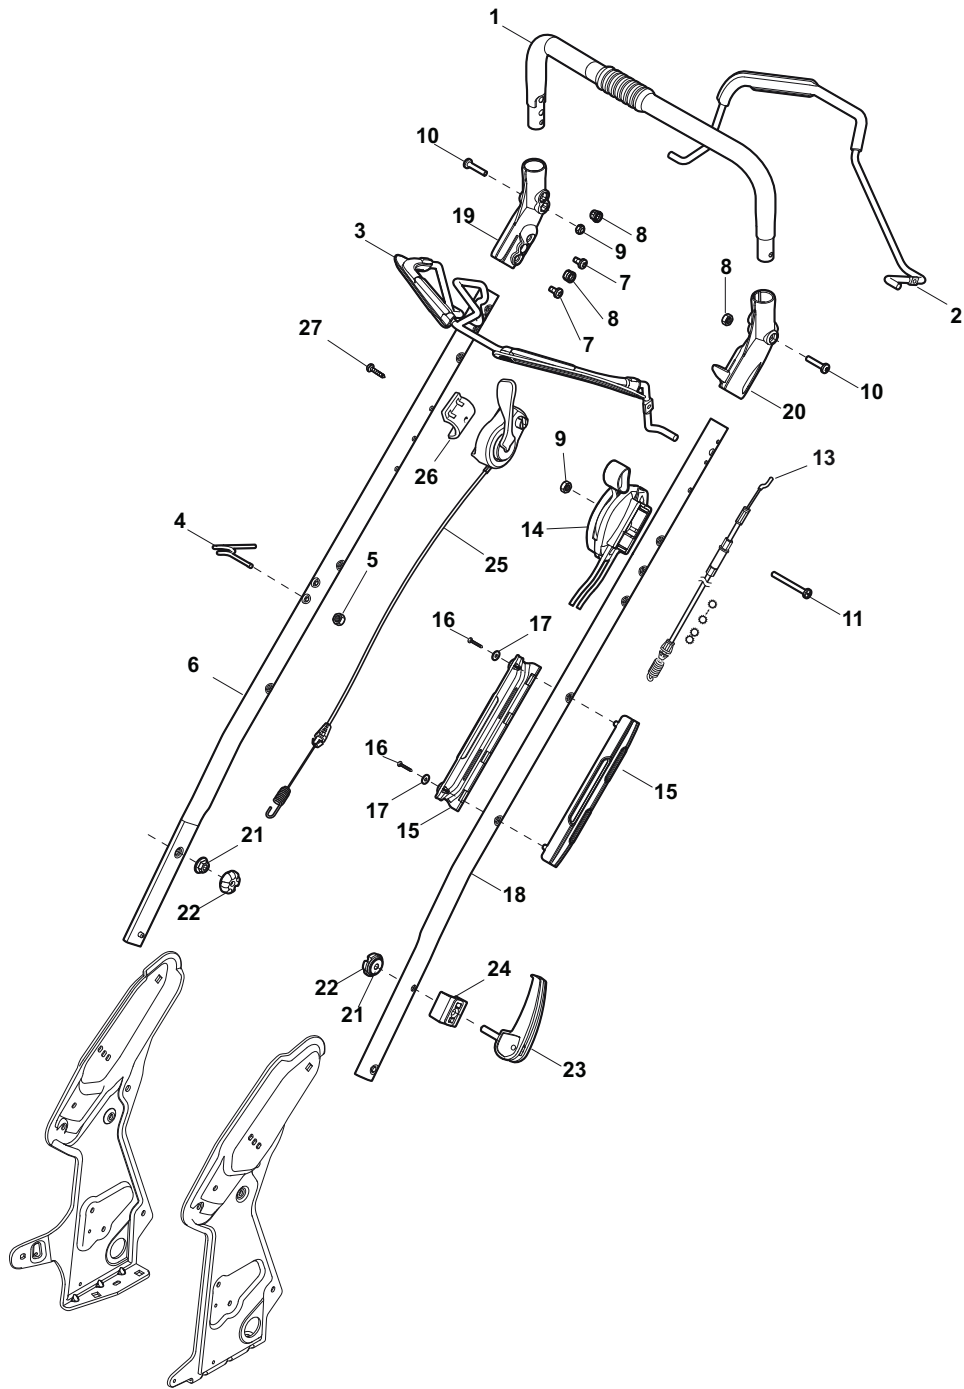

Fig.	Quantity	Part No	Description	Notes
1	1	381006670/2	Handle Tube	
2	1	381003349/0	Lever, Driving	
3	1	381003344/0	Lever, Engine Brake	
4	1	122430309/0	Spring	
5	1	112154330/0	Nut	
6	1	381006821/0	Handle Grey, Right	
6	1	381006895/0	Handle Black, Right	
7	4	112735662/1	Screw	
8	3	322041967/1	Bushing	
9	3	112154510/0	Nut	
10	2	112728721/0	Screw	
11	1	112727786/0	Screw	
12	1	181030065/0	Cable, Thread Engine Brake	
13	1	381030067/0	Cable Rear Drive	
14	1	181005507/0	Throttle Cable	GGP Engine
14	1	181005508/0	Throttle Cable	B&S Engine
14	1	181005529/0	Throttle Cable	Honda Engine
15	1	322806644/0	Protection	
16	2	112727812/0	Screw	
17	2	112523000/1	Washer	
18	1	381006823/0	Handle Grey, Left	
18	1	381006897/0	Handle Black, Left	
19	1	322488301/0	Joint Sleeve Grey Right	
20	1	322488303/0	Joining Sleeve Grey Left	
21	2	112154220/0	Nut	
22	2	322399835/0	Knob	
23	2	381003253/0	Handle	
24	2	322680017/0	Washer	

Fig.	Quantity	Part No	Description	Notes
1	1	122570132/0	Left Pinion	
2	4	112608600/0	Seeger	
3	2	119216035/0	Bearing	
4	1	122570131/0	Right Pinion	
5	2	122753000/0	Pin	
11	1	181003106/1	Gear Box	
12	1	122601908/1	Pulley	
13	1	112645705/0	Elastic Pin	
14	1	122033290/0	Adjustment Rod	
15	1	135064392/0	Belt	
21	1	122041957/1	Bushing	
22	1	122450063/0	Spring	
23	1	322680009/0	Washer	
24	1	112154510/0	Nut	
25	1	322109550/0	Rod Cup	