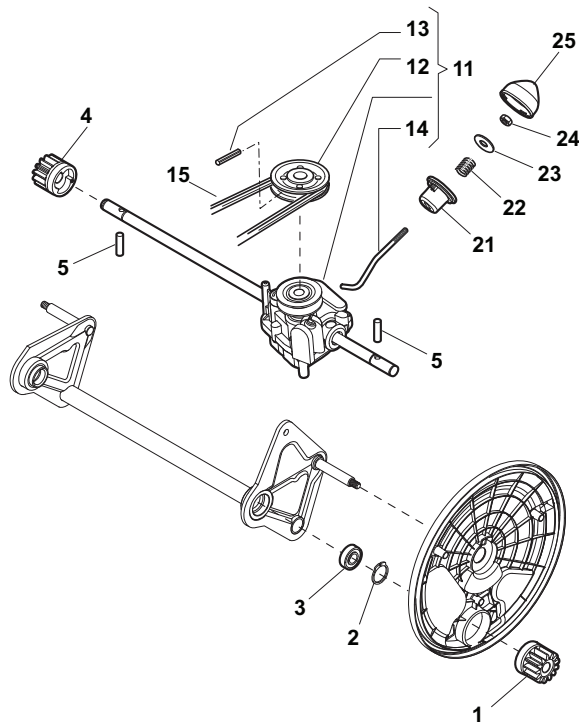

Fig.	Quantity	Part No	Description	Notes
1	1	381006670/2	Handle Tube	
2	1	381003349/0	Lever, Driving	
3	1	381003346/0	Lever, Engine Brake	
4	1	122430309/0	Spring	
5	1	112154330/0	Nut	
6	1	381006821/0	Handle Grey, Right	
6	1	381006895/0	Handle Black, Right	
7	4	112735662/1	Screw	
8	3	322041967/1	Bushing	
9	3	112154510/0	Nut	
10	2	112728721/0	Screw	
11	1	112727786/0	Screw	
13	1	381030068/0	Cable Rear Drive	
14	1	322551639/0	Fixed Plate	
15	1	322806644/0	Protection	
16	2	112727812/0	Screw	
17	2	112523000/1	Washer	
18	1	381006823/0	Handle Grey, Left	
18	1	381006897/0	Handle Black, Left	
19	1	322488301/0	Joint Sleeve Grey Right	
20	1	322488303/0	Joining Sleeve Grey Left	
21	2	112154220/0	Nut	
22	2	322399835/0	Knob	
23	2	381003253/0	Handle	
24	2	322680017/0	Washer	
25	1	381030064/0	Cable, Mechanical Clutch	
26	1	322000020/0	Adapter Drive BBC	
27	2	112727786/0	Screw	

Fig.	Quantity	Part No	Description	Notes
1	1	122570132/0	Left Pinion	
2	4	112608600/0	Seeger	
3	2	119216035/0	Bearing	
4	1	122570131/0	Right Pinion	
5	2	122753000/0	Pin	
11	1	181003106/1	Gear Box	
12	1	122601908/1	Pulley	
13	1	112645705/0	Elastic Pin	
14	1	122033290/0	Adjustment Rod	
15	1	135064392/0	Belt	
21	1	122041957/1	Bushing	
22	1	122450063/0	Spring	
23	1	322680009/0	Washer	
24	1	112154510/0	Nut	
25	1	322109550/0	Rod Cup	