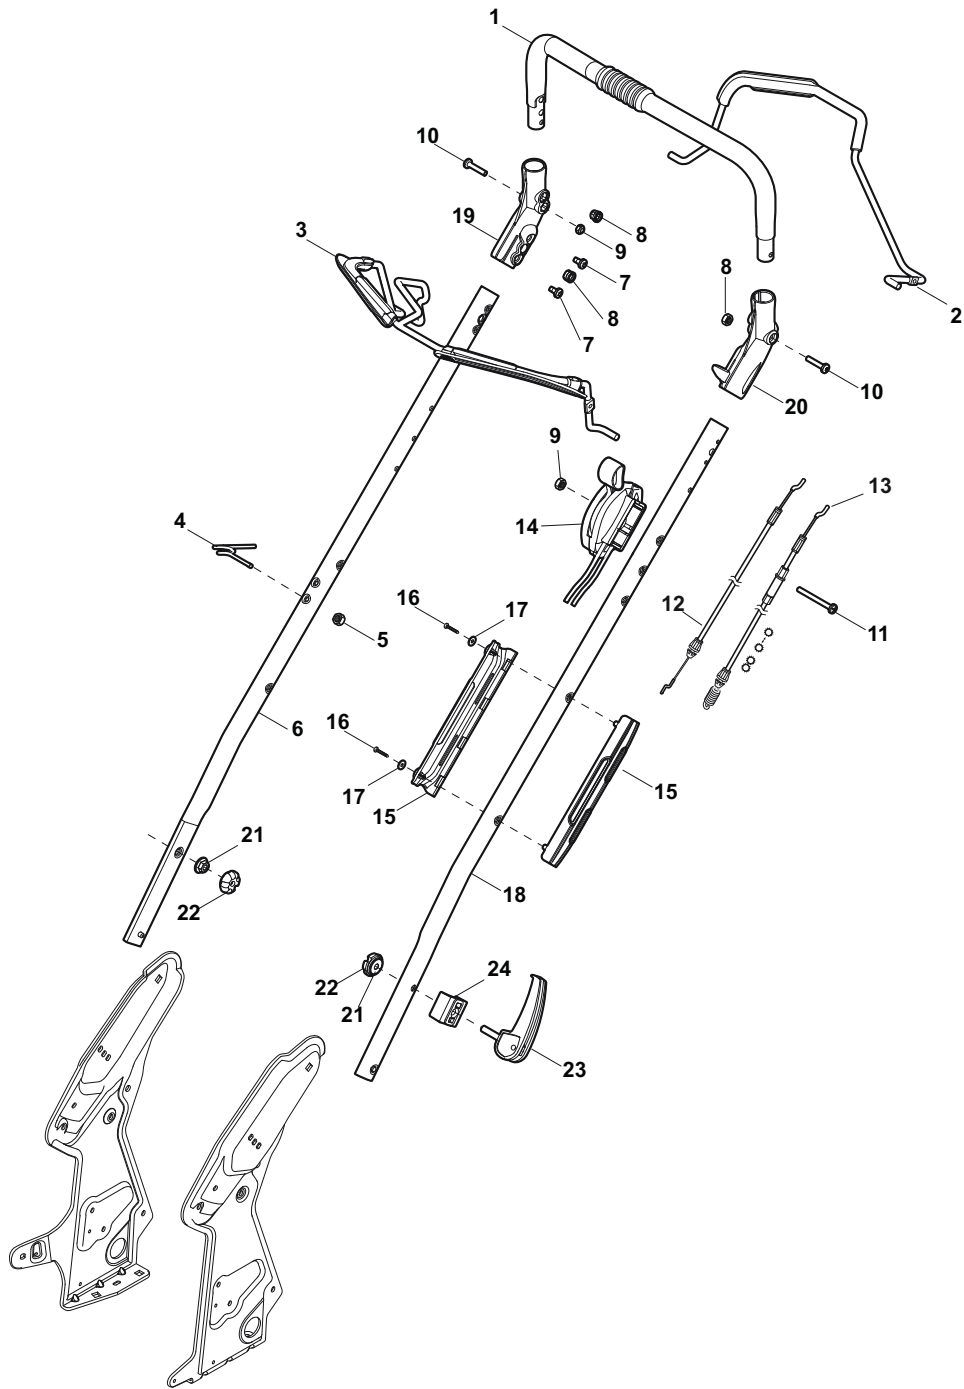

Fig.	Quantity	Part No	Description	Notes
1	1	381006670/2	Handle Tube	
2	1	381003349/0	Lever, Driving	
3	1	381003344/0	Lever, Engine Brake	
4	1	122430309/0	Spring	
5	1	112154330/0	Nut	
6	1	381006821/0	Handle Grey, Right	
6	1	381006895/0	Handle Black, Right	
7	4	112735662/1	Screw	
8	3	322041967/1	Bushing	
9	3	112154510/0	Nut	
10	2	112728721/0	Screw	
11	1	112727786/0	Screw	
12	1	181030065/0	Cable, Thread Engine Brake	
13	1	381030067/0	Cable Rear Drive	
14	1	181005507/0	Throttle Cable	GGP Engine
14	1	181005508/0	Throttle Cable	B&S Engine
14	1	181005529/0	Throttle Cable	Honda Engine
15	1	322806644/0	Protection	
16	2	112727812/0	Screw	
17	2	112523000/1	Washer	
18	1	381006823/0	Handle Grey, Left	
18	1	381006897/0	Handle Black, Left	
19	1	322488301/0	Joint Sleeve Grey Right	
20	1	322488303/0	Joining Sleeve Grey Left	
21	2	112154220/0	Nut	
22	2	322399835/0	Knob	
23	2	381003253/0	Handle	
24	2	322680017/0	Washer	

Fig.	Quantity	Part No	Description	Notes
1	1	122570132/0	Left Pinion	
2	4	112608600/0	Seeger	
3	2	119216035/0	Bearing	
4	1	122570131/0	Right Pinion	
5	2	122753000/0	Pin	
11	1	181003106/1	Gear Box	
12	1	122601908/1	Pulley	
13	1	112645705/0	Elastic Pin	
14	1	122033290/0	Adjustment Rod	
15	1	135064392/0	Belt	
21	1	122041957/1	Bushing	
22	1	122450063/0	Spring	
23	1	322680009/0	Washer	
24	1	112154510/0	Nut	
25	1	322109550/0	Rod Cup	