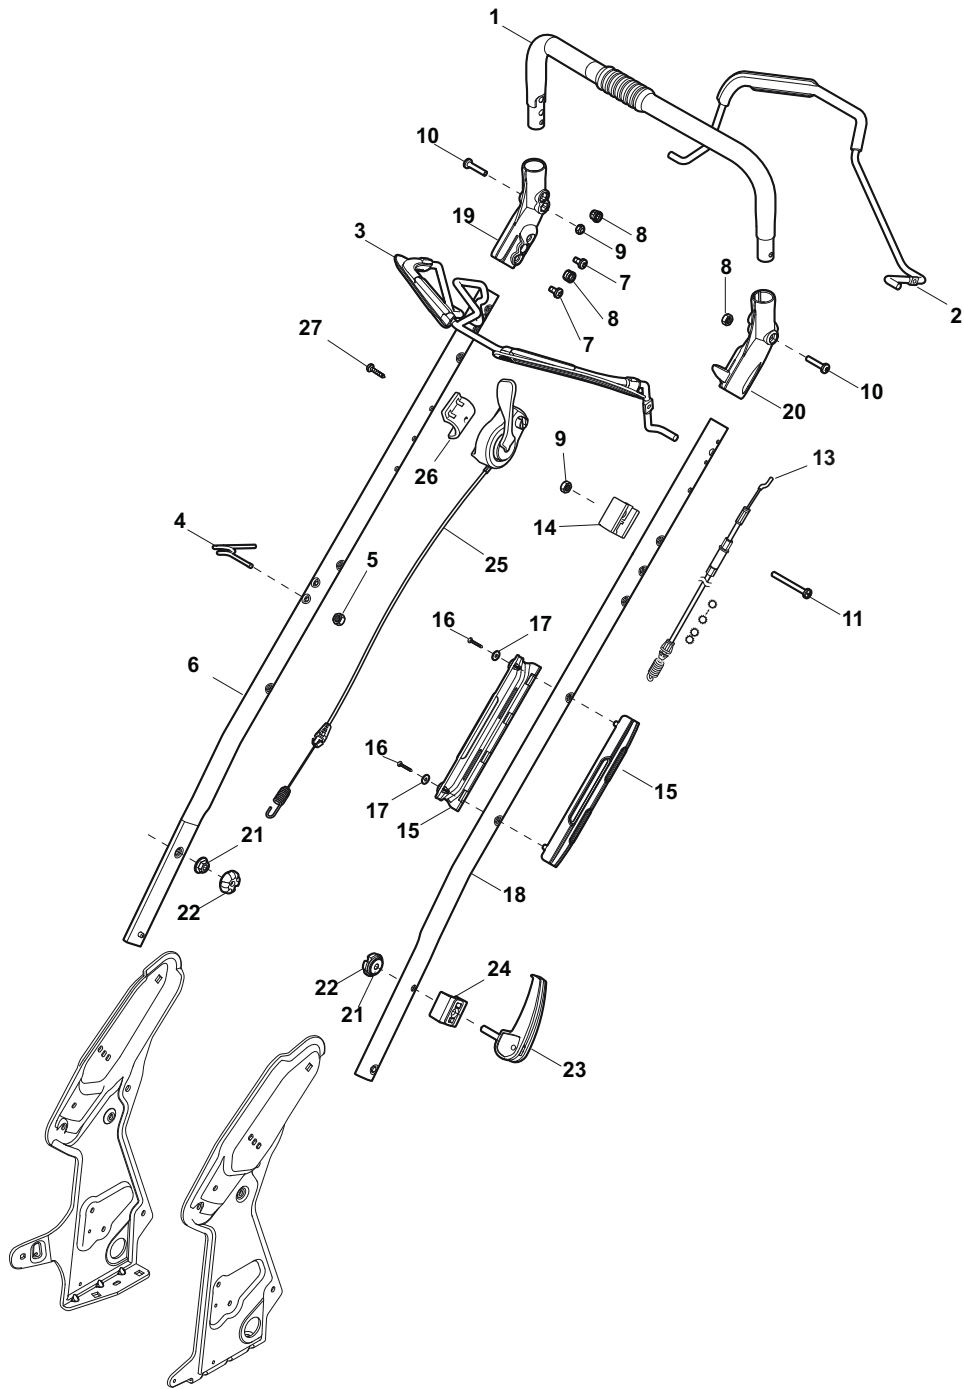

Fig.	Quantity	Part No	Description	Notes
1	1	381006670/2	Handle Tube	
2	1	381003349/0	Lever, Driving	
3	1	381003344/0	Lever, Engine Brake	
4	1	122430309/0	Spring	
5	1	112154330/0	Nut	
6	1	381006821/0	Handle Grey, Right	
6	1	381006895/0	Handle Black, Right	
7	4	112735662/1	Screw	
8	3	322041967/1	Bushing	
9	3	112154510/0	Nut	
10	2	112728721/0	Screw	
11	1	112727786/0	Screw	
12	1	181030066/0	Cable, Thread Engine Brake	
13	1	381030068/0	Cable Rear Drive	
14	1	322551639/0	Fixed Plate	
15	1	322806644/0	Protection	
16	2	112727812/0	Screw	
17	2	112523000/1	Washer	
18	1	381006823/0	Handle Grey, Left	
18	1	381006897/0	Handle Black, Left	
19	1	322488301/0	Joint Sleeve Grey Right	
20	1	322488303/0	Joining Sleeve Grey Left	
21	2	112154220/0	Nut	
22	2	322399835/0	Knob	
23	2	381003253/0	Handle	
24	2	322680017/0	Washer	

Fig.	Quantity	Part No	Description	Notes
1	1	122570132/0	Left Pinion	
2	4	112608600/0	Seeger	
3	2	119216035/0	Bearing	
4	1	122570131/0	Right Pinion	
5	2	122753000/0	Pin	
11	1	181003106/1	Gear Box	
12	1	122601908/1	Pulley	
13	1	112645705/0	Elastic Pin	
14	1	122033290/0	Adjustment Rod	
15	1	135064392/0	Belt	
21	1	122041957/1	Bushing	
22	1	122450063/0	Spring	
23	1	322680009/0	Washer	
24	1	112154510/0	Nut	
25	1	322109550/0	Rod Cup	