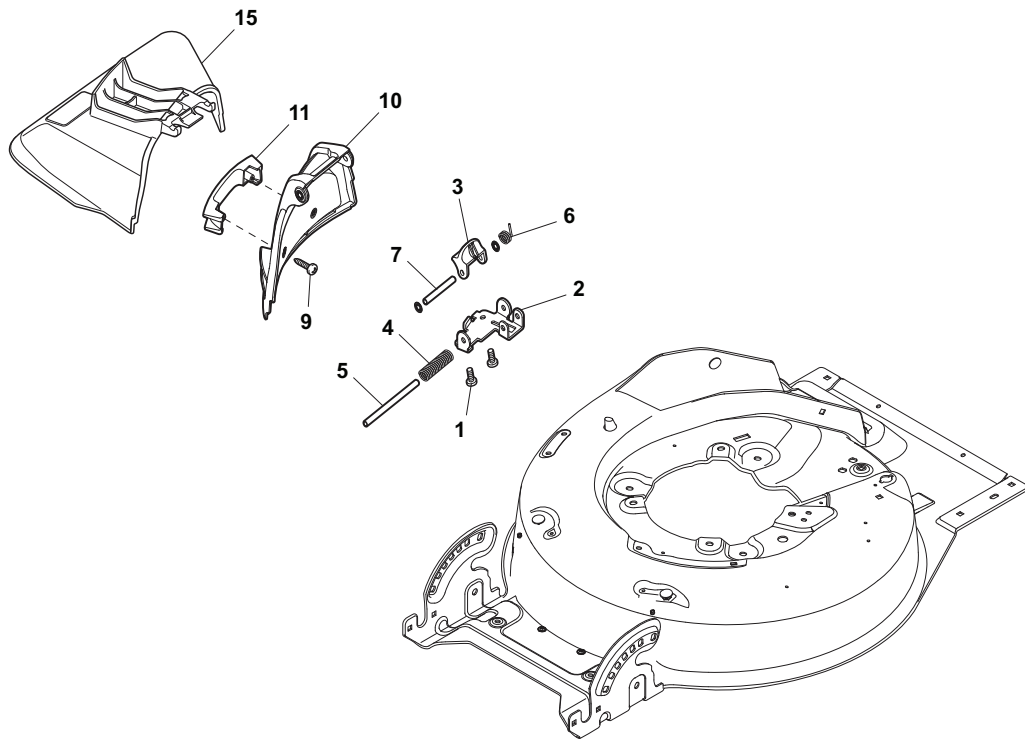

Fig.	Quantity	Part No	Description	Notes
1	1	122570132/0	Left Pinion	
2	4	112608600/0	Seeger	
3	2	119216035/0	Bearing	
4	1	122570131/0	Right Pinion	
5	2	122753000/0	Pin	
11	1	181003106/1	Gear Box	
12	1	122601908/1	Pulley	
13	1	112645705/0	Elastic Pin	
14	1	122033290/0	Adjustment Rod	
15	1	135064391/0	Belt	
21	1	122041957/1	Bushing	
22	1	122450063/0	Spring	
23	1	322680009/0	Washer	
24	1	112154510/0	Nut	
25	1	322109550/0	Rod Cup	

Fig.	Quantity	Part No	Description	Notes
1	1	381002869/1	Front Wheel Axle	
2	4	112815205/0	Screw	
3	4	112154510/0	Nut	
4	2	112727799/0	Screw	
5	2	112523040/0	Washer	
6	2	112154510/0	Nut	
8	2	381007394/1	Wheel	
9	4	119216035/0	Bearing	
10	2	112521350/0	Washer	
11	2	112155000/0	Nut	
12	2	322110597/0	Hub Cap Grey	
13	1	381002034/0	Rod, Height Adjustment	
14	2	112436051/0	Plate	
15	1	122450459/1	Spring	
16	1	381003337/1	Lever, Height Adjustment	
17	1	322570202/0	Adjustment Plate	
21	1	322602012/1	Height Adj. Button	
22	1	122450462/0	Spring	
23	1	112000930/0	Benzing Ring	
24	1	122033351/1	Rod	
25	1	381002899/0	Rear Wheel Axle	
26	2	322600179/0	Internal Wheel Protection	
27	6	112728691/0	Screw	
28	2	322120113/0	Wheels Crown	
29	2	381007398/1	Wheel	
30	4	119216035/0	Bearing	
31	2	112521350/0	Washer	
32	2	112155000/0	Nut	
33	2	322110599/0	Hub Cap Grey	

Fig.	Quantity	Part No	Description	Notes
1	2	112727803/0	Screw	
2	1	322806635/1	Fulcrum Pin	
3	1	322783010/1	Safety Button	
4	1	122450456/0	Spring	
5	1	122517864/0	Pin	
6	1	122450457/0	Safety Spring	
7	1	122517866/0	Pin	
9	2	112728706/0	Screw	
10	1	322600200/0	Ejection Guard	
11	1	322393633/0	Handle	
15	1	322108289/0	Side Ejection Conveyor	