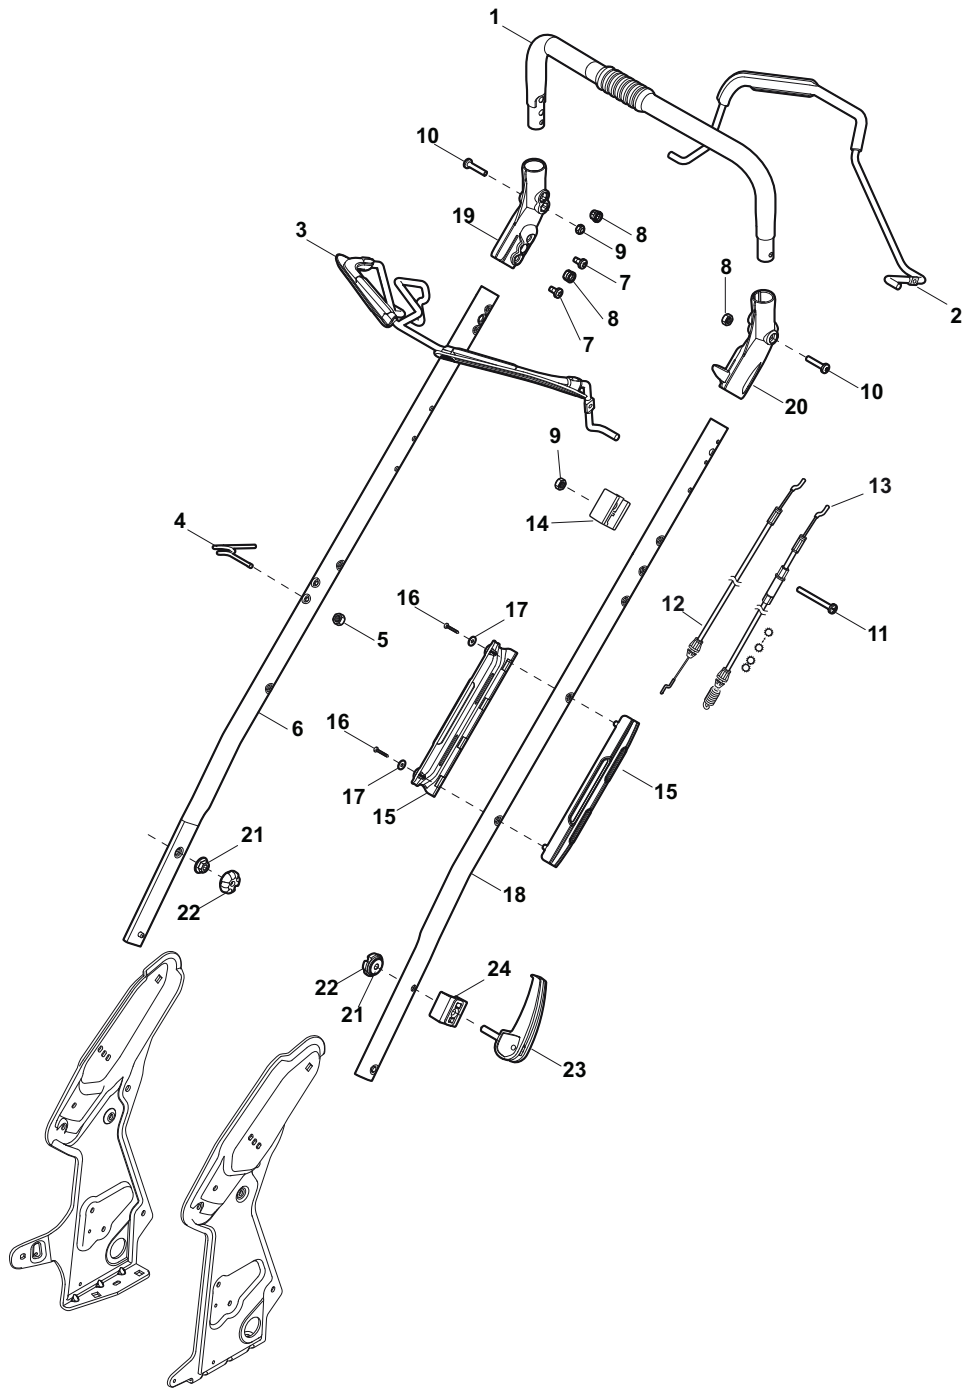

Fig.	Quantity	Part No	Description	Notes
1	1	381006670/2	Handle Tube	
2	1	381003349/0	Lever, Driving	
3	1	381003346/0	Lever, Engine Brake	
4	1	122430309/0	Spring	
5	1	112154330/0	Nut	
6	1	381006821/0	Handle Grey, Right	
6	1	381006895/0	Handle Black, Right	
7	4	112735662/1	Screw	
8	3	322041967/1	Bushing	
9	3	112154510/0	Nut	
10	2	112728721/0	Screw	
11	1	112727786/0	Screw	
13	1	381030067/0	Cable Rear Drive	
14	1	181005505/1	Throttle Cable	B&S Engine
14	1	181005506/1	Throttle Cable	Honda Engine
15	1	322806644/0	Protection	
16	2	112727812/0	Screw	
17	2	112523000/1	Washer	
18	1	381006823/0	Handle Grey, Left	
18	1	381006897/0	Handle Black, Left	
19	1	322488301/0	Joint Sleeve Grey Right	
20	1	322488303/0	Joining Sleeve Grey Left	
21	2	112154220/0	Nut	
22	2	322399835/0	Knob	
23	2	381003253/0	Handle	
24	2	322680017/0	Washer	
25	1	381030064/0	Cable, Mechanical Clutch	
26	1	322000020/0	Adapter Drive BBC	
27	2	112727786/0	Screw	

Fig.	Quantity	Part No	Description	Notes
1	1	122570132/0	Left Pinion	
2	4	112608600/0	Seeger	
3	2	119216035/0	Bearing	
4	1	122570131/0	Right Pinion	
5	2	122753000/0	Pin	
11	1	181003106/1	Gear Box	
12	1	122601908/1	Pulley	
13	1	112645705/0	Elastic Pin	
14	1	122033290/0	Adjustment Rod	
15	1	135064391/0	Belt	
21	1	122041957/1	Bushing	
22	1	122450063/0	Spring	
23	1	322680009/0	Washer	
24	1	112154510/0	Nut	
25	1	322109550/0	Rod Cup	