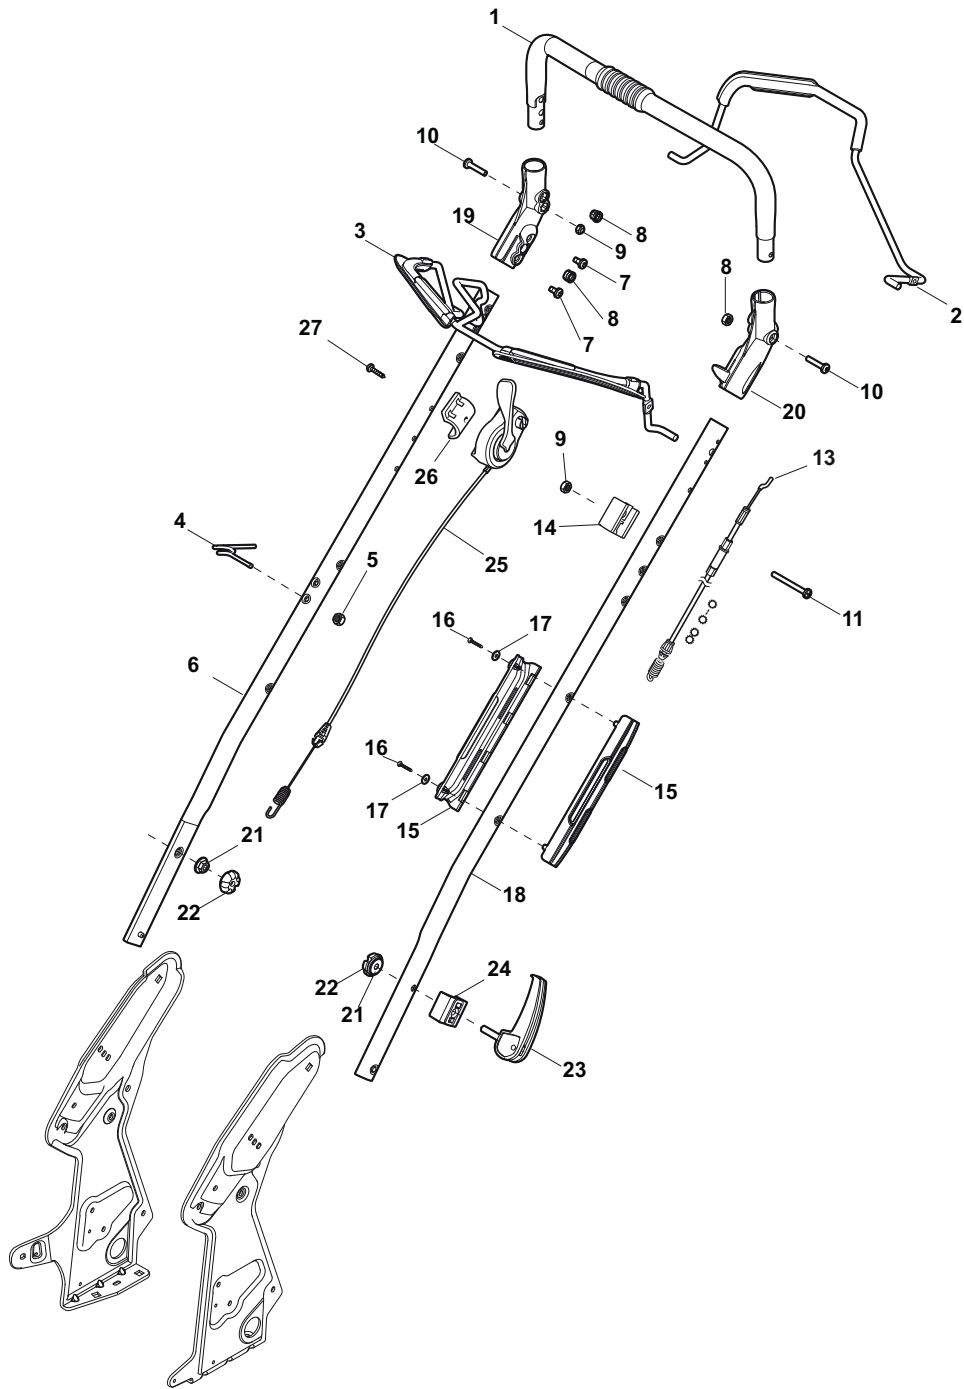

Fig.	Quantity	Part No	Description	Notes
1	1	381006670/2	Handle Tube	
2	1	381003349/0	Lever, Driving	
3	1	381003344/0	Lever, Engine Brake	
4	1	122430309/0	Spring	
5	1	112154330/0	Nut	
6	1	381006821/0	Handle Grey, Right	
6	1	381006895/0	Handle Black, Right	
7	4	112735662/1	Screw	
8	3	322041967/1	Bushing	
9	3	112154510/0	Nut	
10	2	112728721/0	Screw	
11	1	112727786/0	Screw	
12	1	181030066/0	Cable, Thread Engine Brake	
13	1	381030068/0	Cable Rear Drive	
14	1	322551639/0	Fixed Plate	
15	1	322806644/0	Protection	
16	2	112727812/0	Screw	
17	2	112523000/1	Washer	
18	1	381006823/0	Handle Grey, Left	
18	1	381006897/0	Handle Black, Left	
19	1	322488301/0	Joint Sleeve Grey Right	
20	1	322488303/0	Joining Sleeve Grey Left	
21	2	112154220/0	Nut	
22	2	322399835/0	Knob	
23	2	381003253/0	Handle	
24	2	322680017/0	Washer	

Fig.	Quantity	Part No	Description	Notes
1	1	122570132/0	Left Pinion	
2	4	112608600/0	Seeger	
3	2	119216035/0	Bearing	
4	1	122570131/0	Right Pinion	
5	2	122753000/0	Pin	
11	1	181003106/1	Gear Box	
12	1	122601908/1	Pulley	
13	1	112645705/0	Elastic Pin	
14	1	122033290/0	Adjustment Rod	
15	1	135064391/0	Belt	
21	1	122041957/1	Bushing	
22	1	122450063/0	Spring	
23	1	322680009/0	Washer	
24	1	112154510/0	Nut	
25	1	322109550/0	Rod Cup	