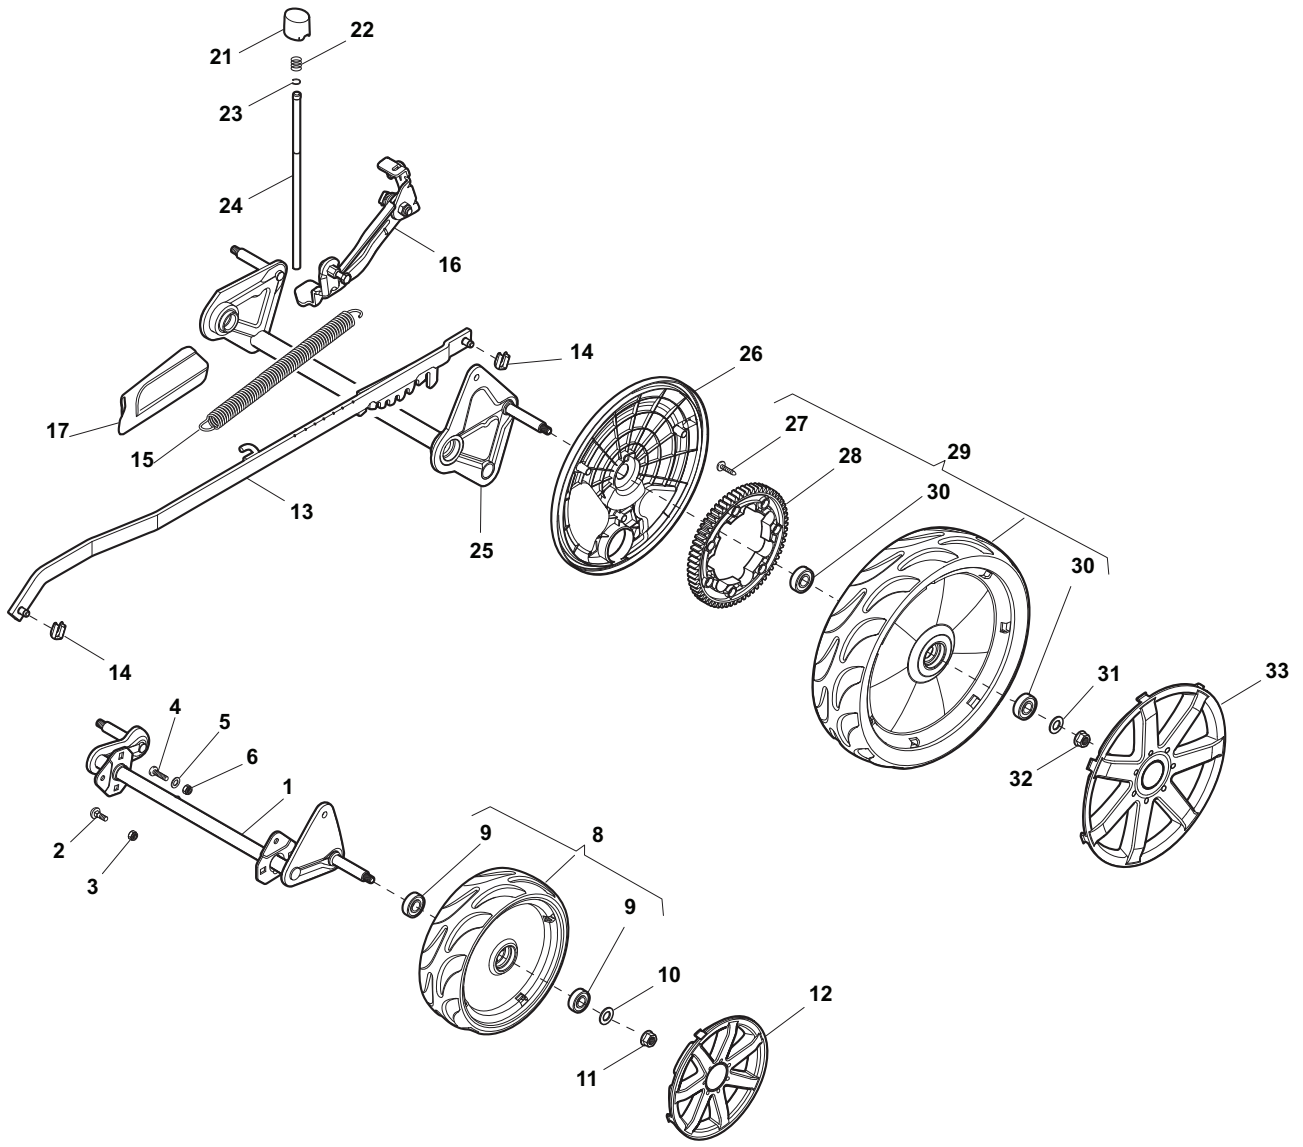

Fig.	Quantity	Part No	Description	Notes
1	1	122570132/0	Left Pinion	
2	4	112608600/0	Seeger	
3	2	119216035/0	Bearing	
4	1	122570131/0	Right Pinion	
5	2	122753000/0	Pin	
11	1	181003106/1	Gear Box	
12	1	122601908/1	Pulley	
13	1	112645705/0	Elastic Pin	
14	1	122033290/0	Adjustment Rod	
15	1	135064391/0	Belt	
21	1	122041957/1	Bushing	
22	1	122450063/0	Spring	
23	1	322680009/0	Washer	
24	1	112154510/0	Nut	
25	1	322109550/0	Rod Cup	

Fig.	Quantity	Part No	Description	Notes
1	1	381002869/1	Front Wheel Axle	
2	4	112815205/0	Screw	
3	4	112154510/0	Nut	
4	2	112727799/0	Screw	
5	2	112523040/0	Washer	
6	2	112154510/0	Nut	
8	2	381007394/1	Wheel	
9	4	119216035/0	Bearing	
10	2	112521350/0	Washer	
11	2	112155000/0	Nut	
12	2	322110597/0	Hub Cap Grey	
13	1	381002034/0	Rod, Height Adjustment	
14	2	112436051/0	Plate	
15	1	122450459/1	Spring	
16	1	381003337/1	Lever, Height Adjustment	
17	1	322570202/0	Adjustment Plate	
21	1	322602012/1	Height Adj. Button	
22	1	122450462/0	Spring	
23	1	112000930/0	Benzing Ring	
24	1	122033351/1	Rod	
25	1	381002899/0	Rear Wheel Axle	
26	2	322600179/0	Internal Wheel Protection	
27	6	112728691/0	Screw	
28	2	322120113/0	Wheels Crown	
29	2	381007398/1	Wheel	
30	4	119216035/0	Bearing	
31	2	112521350/0	Washer	
32	2	112155000/0	Nut	
33	2	322110599/0	Hub Cap Grey	

Fig.	Quantity	Part No	Description	Notes
1	2	112727803/0	Screw	
2	1	322806635/1	Fulcrum Pin	
3	1	322783010/1	Safety Button	
4	1	122450456/0	Spring	
5	1	122517864/0	Pin	
6	1	122450457/0	Safety Spring	
7	1	122517866/0	Pin	
9	2	112728706/0	Screw	
10	1	322600200/0	Ejection Guard	
11	1	322393633/0	Handle	
15	1	322108289/0	Side Ejection Conveyor	