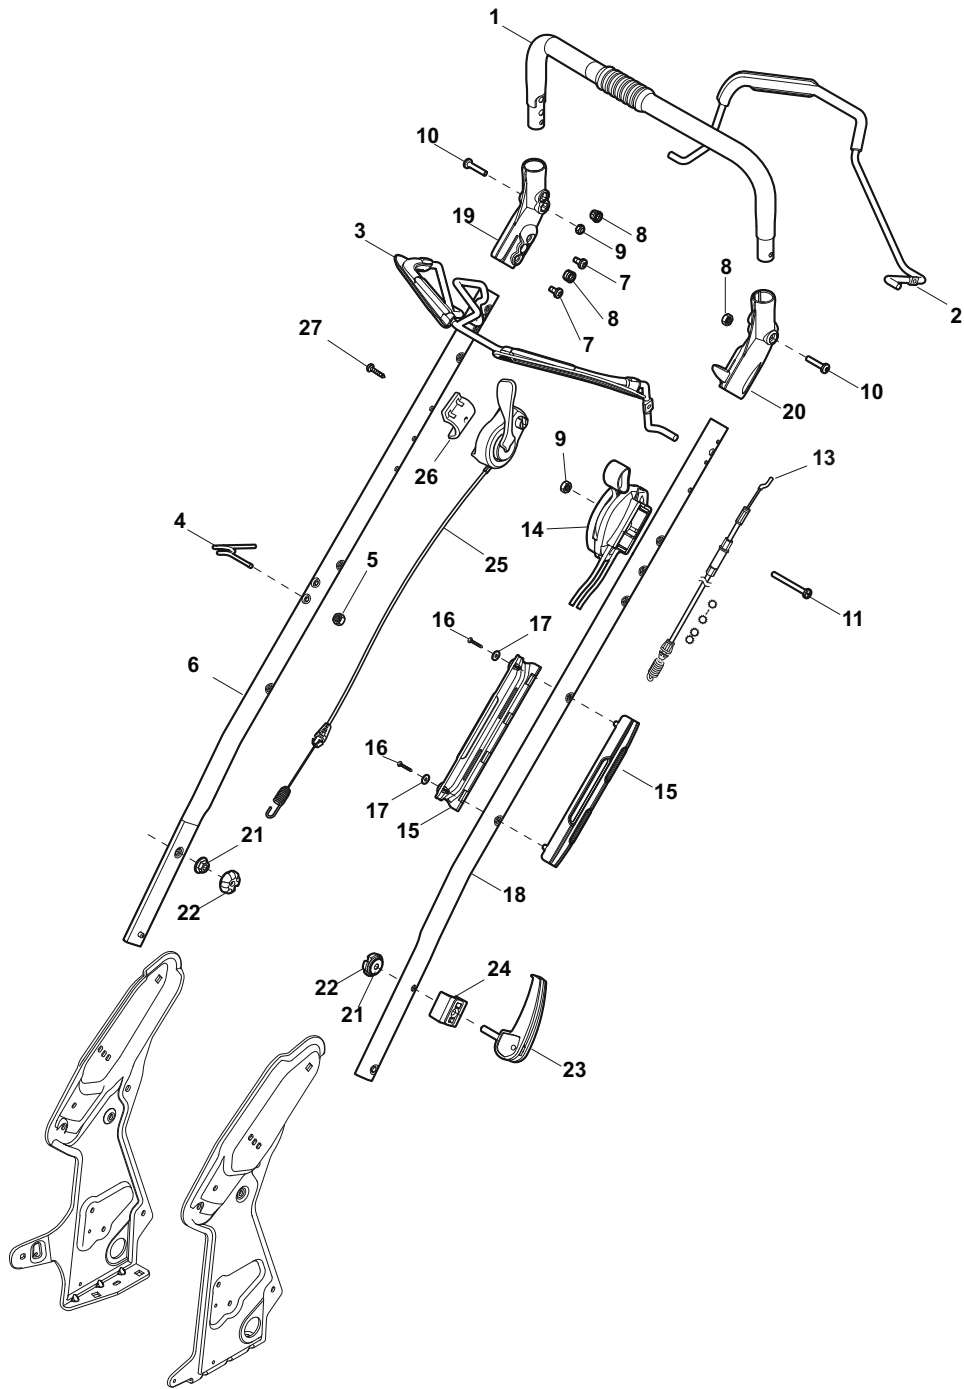

Fig.	Quantity	Part No	Description	Notes
1	1	381006670/2	Handle Tube	
2	1	381003349/0	Lever, Driving	
3	1	381003344/0	Lever, Engine Brake	
4	1	122430309/0	Spring	
5	1	112154330/0	Nut	
6	1	381006821/0	Handle Grey, Right	
6	1	381006895/0	Handle Black, Right	
7	4	112735662/1	Screw	
8	3	322041967/1	Bushing	
9	3	112154510/0	Nut	
10	2	112728721/0	Screw	
11	1	112727786/0	Screw	
12	1	181030065/0	Cable, Thread Engine Brake	
13	1	381030067/0	Cable Rear Drive	
14	1	181005501/1	Throttle Cable	for GGP Engine
14	1	181005502/1	Throttle Cable	for B&S Engine
14	1	181005503/1	Throttle Cable	for Honda Engine
14	1	181005520/1	Throttle Cable	for B&S DOV Series
14	1	181005525/0	Throttle Cable	for B&S E Series
15	1	322806644/0	Protection	
16	2	112727812/0	Screw	
17	2	112523000/1	Washer	
18	1	381006823/0	Handle Grey, Left	
18	1	381006897/0	Handle Black, Left	
19	1	322488301/0	Joint Sleeve Grey Right	
20	1	322488303/0	Joining Sleeve Grey Left	
21	2	112154220/0	Nut	
22	2	322399835/0	Knob	
23	2	381003253/0	Handle	
24	2	322680017/0	Washer	

Fig.	Quantity	Part No	Description	Notes
1	1	122570132/0	Left Pinion	
2	4	112608600/0	Seeger	
3	2	119216035/0	Bearing	
4	1	122570131/0	Right Pinion	
5	2	122753000/0	Pin	
11	1	181003106/1	Gear Box	
12	1	122601908/1	Pulley	
13	1	112645705/0	Elastic Pin	
14	1	122033290/0	Adjustment Rod	
15	1	135064391/0	Belt	
21	1	122041957/1	Bushing	
22	1	122450063/0	Spring	
23	1	322680009/0	Washer	
24	1	112154510/0	Nut	
25	1	322109550/0	Rod Cup	