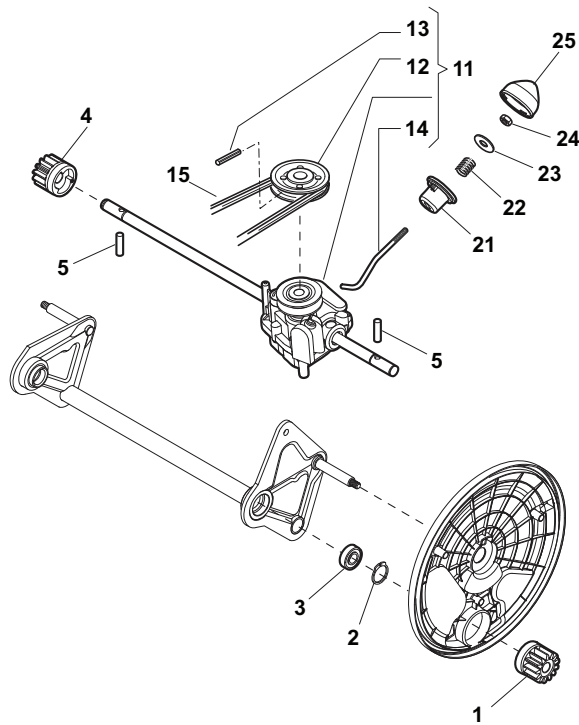

Fig.	Quantity	Part No	Description	Notes
1	1	381006670/2	Handle Tube	
2	1	381003349/0	Lever, Driving	
3	1	381003346/0	Lever, Engine Brake	
4	1	122430309/0	Spring	
5	1	112154330/0	Nut	
6	1	381006821/0	Handle Grey, Right	
6	1	381006895/0	Handle Black, Right	
7	4	112735662/1	Screw	
8	3	322041967/1	Bushing	
9	3	112154510/0	Nut	
10	2	112728721/0	Screw	
11	1	112727786/0	Screw	
13	1	381030068/0	Cable Rear Drive	
14	1	322551639/0	Fixed Plate	
15	1	322806644/0	Protection	
16	2	112727812/0	Screw	
17	2	112523000/1	Washer	
18	1	381006823/0	Handle Grey, Left	
18	1	381006897/0	Handle Black, Left	
19	1	322488301/0	Joint Sleeve Grey Right	
20	1	322488303/0	Joining Sleeve Grey Left	
21	2	112154220/0	Nut	
22	2	322399835/0	Knob	
23	2	381003253/0	Handle	
24	2	322680017/0	Washer	
25	1	381030064/0	Cable, Mechanical Clutch	
26	1	322000020/0	Adapter Drive BBC	
27	2	112727786/0	Screw	

Fig.	Quantity	Part No	Description	Notes
1	1	122570132/0	Left Pinion	
2	4	112608600/0	Seeger	
3	2	119216035/0	Bearing	
4	1	122570131/0	Right Pinion	
5	2	122753000/0	Pin	
11	1	181003106/1	Gear Box	
12	1	122601908/1	Pulley	
13	1	112645705/0	Elastic Pin	
14	1	122033290/0	Adjustment Rod	
15	1	135064391/0	Belt	
21	1	122041957/1	Bushing	
22	1	122450063/0	Spring	
23	1	322680009/0	Washer	
24	1	112154510/0	Nut	
25	1	322109550/0	Rod Cup	