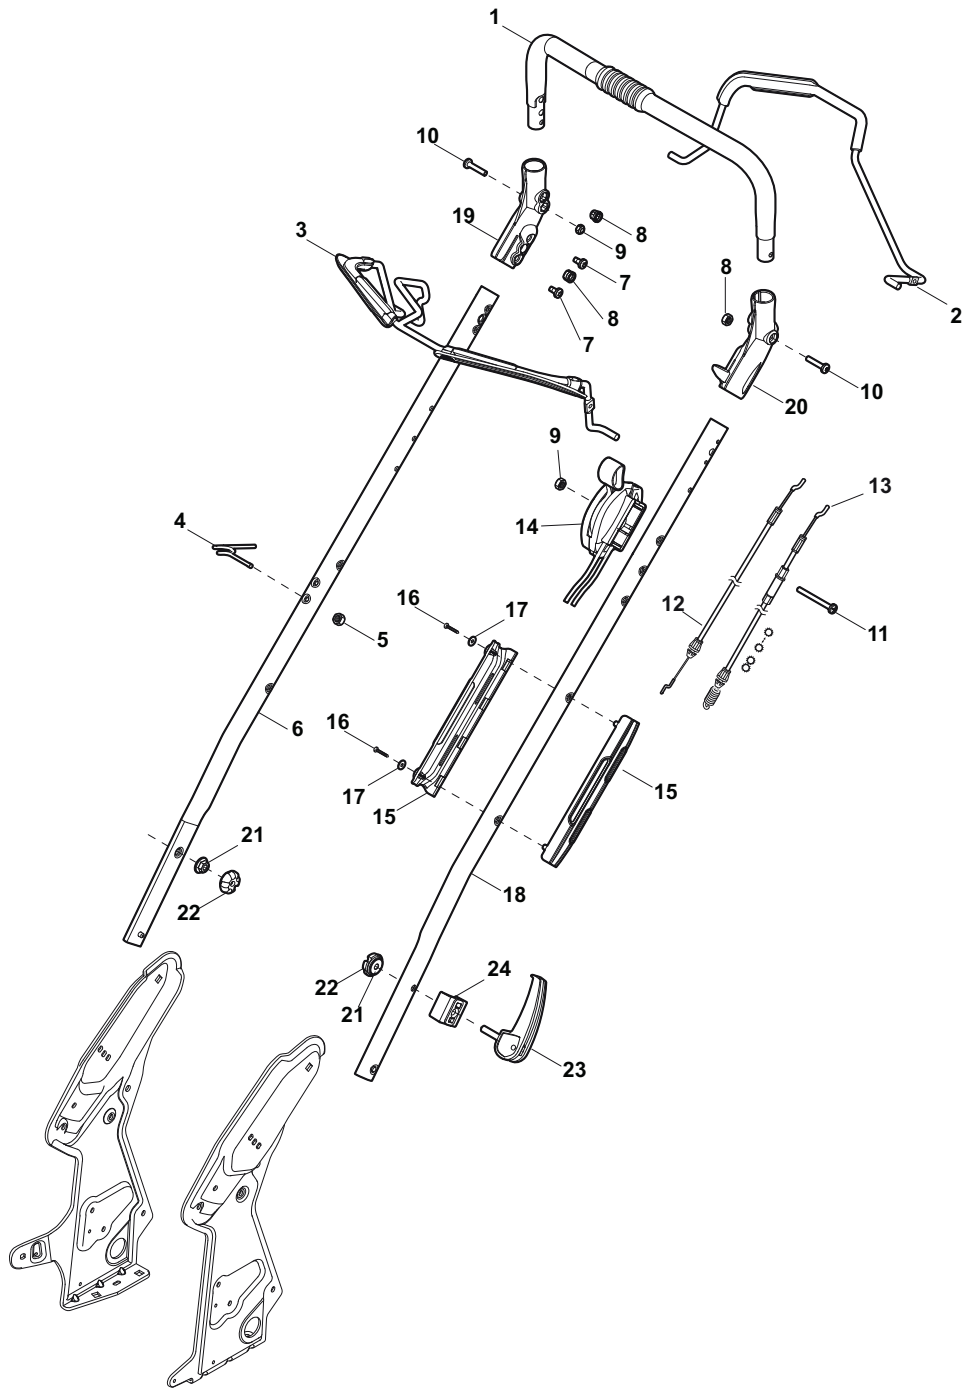

Fig.	Quantity	Part No	Description	Notes
1	1	381006670/2	Handle Tube	
2	1	381003349/0	Lever, Driving	
3	1	381003344/0	Lever, Engine Brake	
4	1	122430309/0	Spring	
5	1	112154330/0	Nut	
6	1	381006821/0	Handle Grey, Right	
6	1	381006895/0	Handle Black, Right	
7	4	112735662/1	Screw	
8	3	322041967/1	Bushing	
9	3	112154510/0	Nut	
10	2	112728721/0	Screw	
11	1	112727786/0	Screw	
12	1	181030065/0	Cable, Thread Engine Brake	
13	1	381030067/0	Cable Rear Drive	
14	1	181005501/1	Throttle Cable	for GGP Engine
14	1	181005502/1	Throttle Cable	for B&S Engine
14	1	181005503/1	Throttle Cable	for Honda Engine
14	1	181005520/1	Throttle Cable	for B&S DOV Series
14	1	181005525/0	Throttle Cable	for B&S E Series
15	1	322806644/0	Protection	
16	2	112727812/0	Screw	
17	2	112523000/1	Washer	
18	1	381006823/0	Handle Grey, Left	
18	1	381006897/0	Handle Black, Left	
19	1	322488301/0	Joint Sleeve Grey Right	
20	1	322488303/0	Joining Sleeve Grey Left	
21	2	112154220/0	Nut	
22	2	322399835/0	Knob	
23	2	381003253/0	Handle	
24	2	322680017/0	Washer	

Fig.	Quantity	Part No	Description	Notes
1	1	122570132/0	Left Pinion	
2	4	112608600/0	Seeger	
3	2	119216035/0	Bearing	
4	1	122570131/0	Right Pinion	
5	2	122753000/0	Pin	
11	1	181003106/1	Gear Box	
12	1	122601908/1	Pulley	
13	1	112645705/0	Elastic Pin	
14	1	122033290/0	Adjustment Rod	
15	1	135064391/0	Belt	
21	1	122041957/1	Bushing	
22	1	122450063/0	Spring	
23	1	322680009/0	Washer	
24	1	112154510/0	Nut	
25	1	322109550/0	Rod Cup	