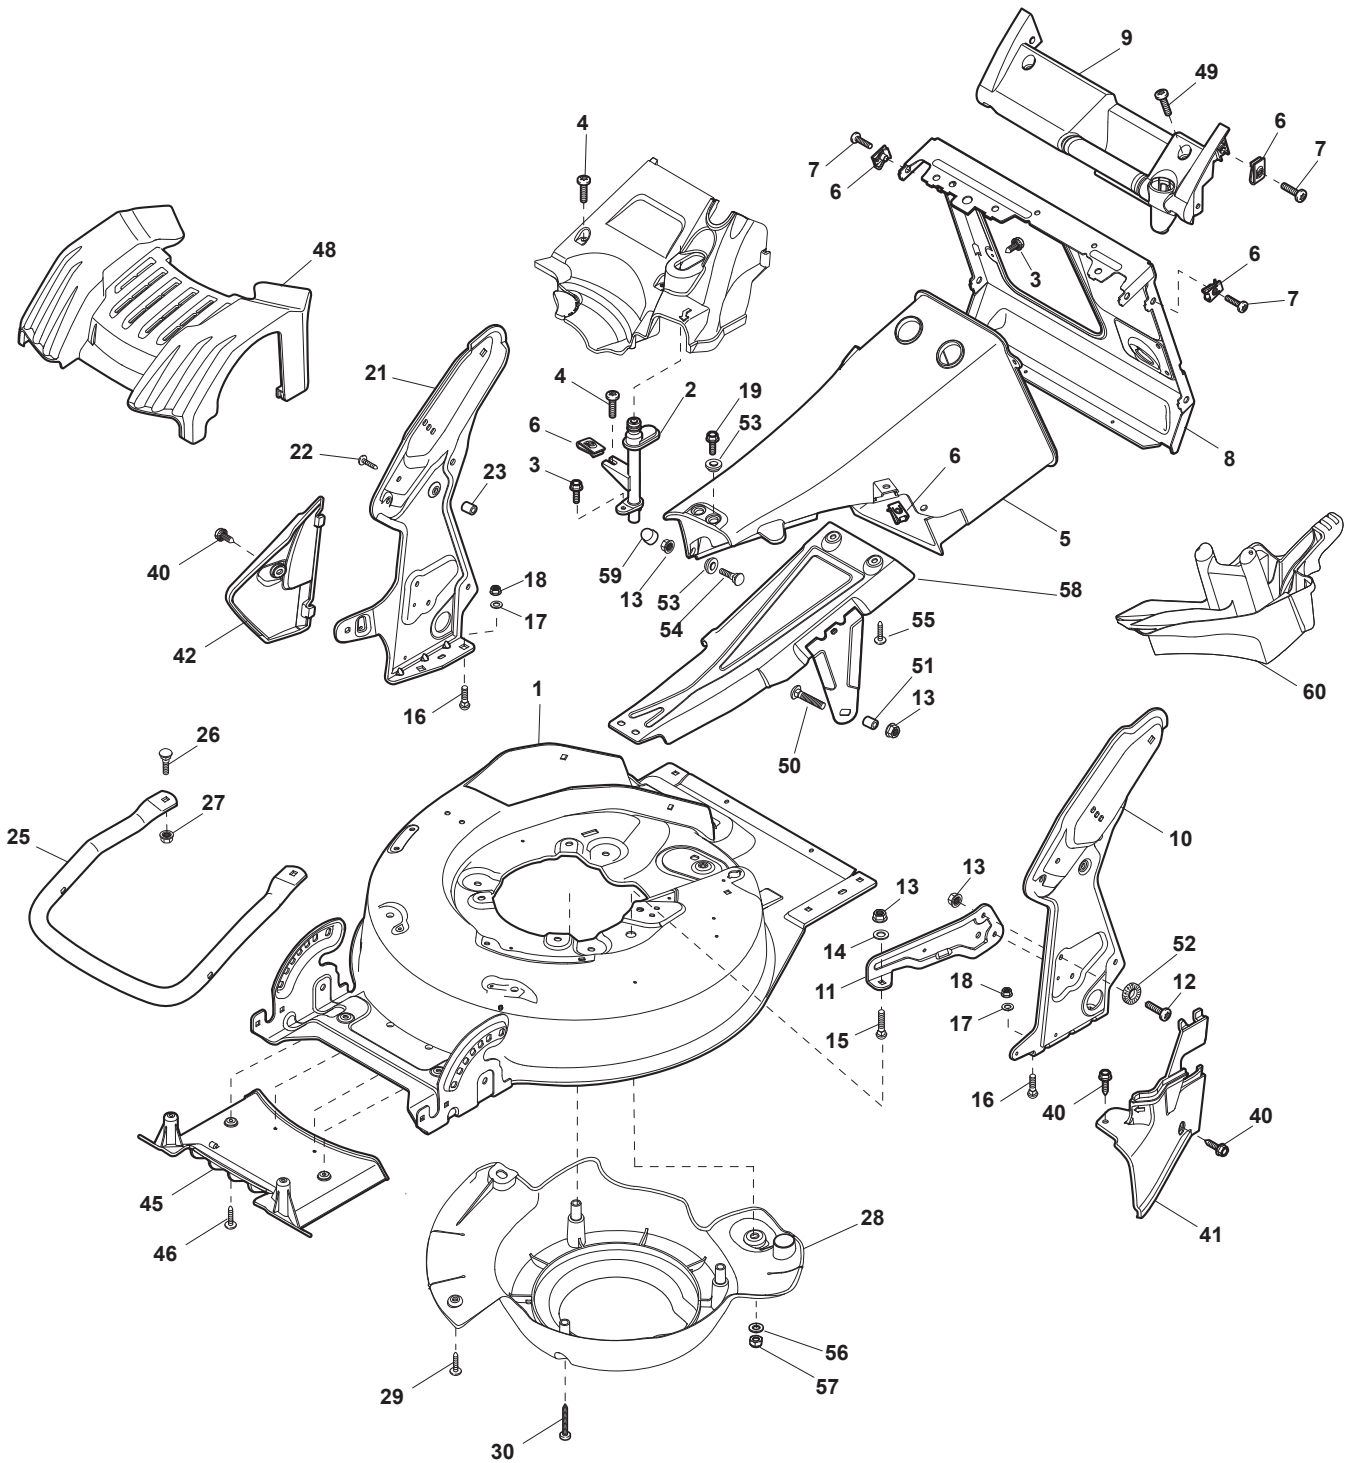

Fig.	Quantity	Part No	Description	Notes
1	1	381004031/0	Yellow Deck	
2	1	322034001/1	Washing Connection	
3	5	125943004/0	Screw	
4	2	112727802/0	Screw	
5	1	322108297/1	Ejection Conveyor Yellow	
6	12	112437507/0	Rapid Fixing Plate	
7	8	112727802/0	Screw	
8	1	381545321/1	Rear Plate	
9	1	322785282/0	Stone Guard Support	
10	1	381545333/0	Left Bracket	
11	1	322545191/0	Tie Rod Plate	
12	2	112727803/0	Screw	
13	4	112154510/0	Nut	
14	1	112521330/0	Washer	
15	1	112815200/0	Screw	
16	4	112818690/0	Screw	
17	4	112521350/0	Washer	
18	4	112155000/0	Nut	
19	2	112729601/1	Screw	
21	1	381545331/0	Right Bracket	
22	2	112735662/1	Screw	
23	2	122534128/0	Stake	
25	2	381393701/1	Protection	
26	2	112815205/0	Screw	
27	2	112154510/0	Nut	
28	1	322060239/0	Protection Mulching	
29	2	125943004/0	Screw	
30	3	112735115/0	Screw	
40	3	125943004/0	Screw	
41	1	322109826/0	Rear Left Side Cover Deck Black	
42	1	322109825/0	Rear Right Side Cover Deck Black	
45	1	322500100/0	Front Combi	
46	6	112728706/0	Screw	
48	1	322226135/0	Mask, Yellow	
48	1	322226138/0	Mask, Black	
48	1	322226199/0	Mask, Grey	
49	2	112727801/0	Screw	
50	2	112815270/0	Screw	
51	2	122671664/0	Washer	
52	2	112540040/0	Washer	
53	6	325160039/0	Spacer	
54	1	112794986/0	Screw	
55	2	112727799/0	Screw	
56	1	112523040/0	Washer	
57	1	112154510/0	Nut	
58	1	381608501/0	Stiffening Lower	
59	1	118203853/0	Screw	
60	1	322140237/0	Deflector