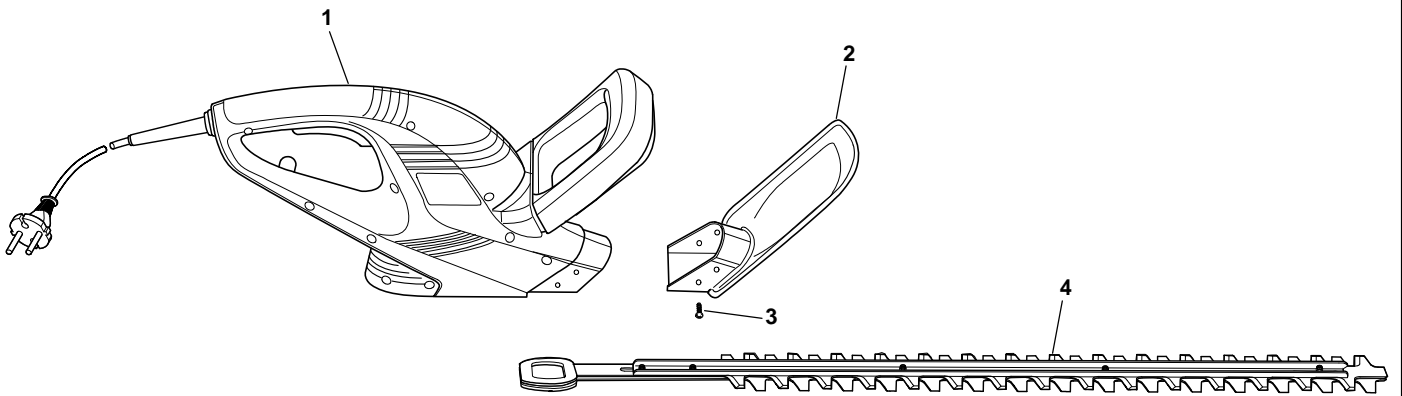

Green Passion

Illustrated Parts List

XH 540 E

Model Year 2011

- Use GLOBAL GARDEN PRODUCT Genuine Spare Parts specified in the parts list for repair and/or replacement.
- The contents described in the parts list may change due to improvement.
- The drawings of the spare parts are only indicative and might not represent the part in question exactly.
- The indications "right" - "left" - "front" - "rear" refer to the position of the operator when using the machine.
- When placing orders of parts for repair and/or replacement, make sure that the illustrated parts list is the one applying to the machine's year of manufacture, as shown on the identification plate attached to the machine.

XH 540 E

Electric Hedge Trimmer

XH 540 E

Electric Hedge Trimmer

Pos.	Part no.	Q.ty	Description	Remarks
2	1911-1623-01	1	Hand Guard	
3	1911-1624-01	4	Screw	
4	1911-1625-01	1	Blades	