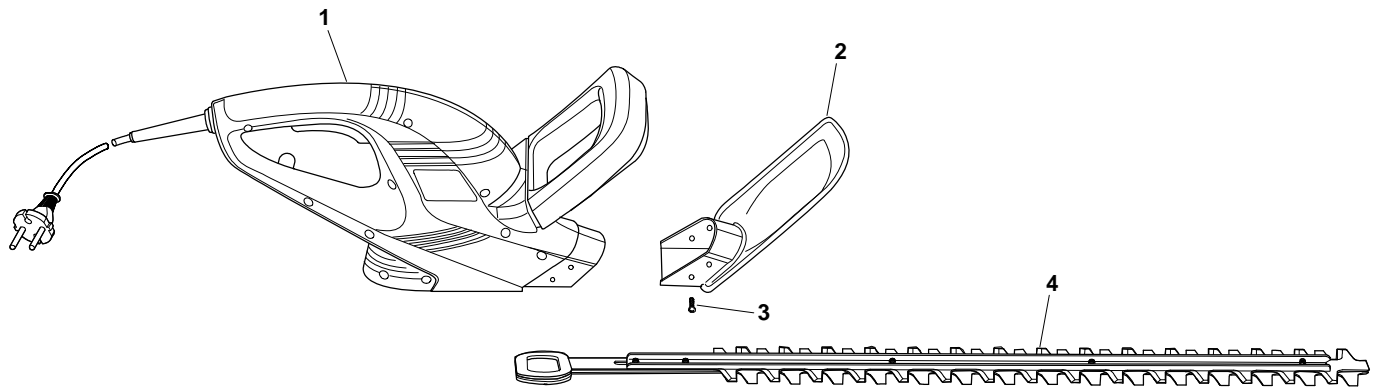

Green Passion

Illustrated Parts List

XH 470 E - Model Year 2009

- Use GLOBAL GARDEN PRODUCT Genuine Spare Parts specified in the parts list for repair and/or replacement.
- The contents described in the parts list may change due to improvement.
- The drawings of the spare parts are only indicative and might not represent the part in question exactly.
- The indications "right" - "left" - "front" - "rear" refer to the position of the operator when using the machine.
- When placing orders of parts for repair and/or replacement, make sure that the illustrated parts list is the one applying to the machine's year of manufacture, as shown on the identification plate attached to the machine.

Pos.	Part no.	Q.ty	Description	Remarks
1	1911-1622-02	1	Motor Assy, Red	
2	1911-1623-01	1	Hand Guard	
3	1911-1624-01	4	Screw	
4	1911-1625-01	1	Blades	
4	1911-1626-01	1	Blades	470