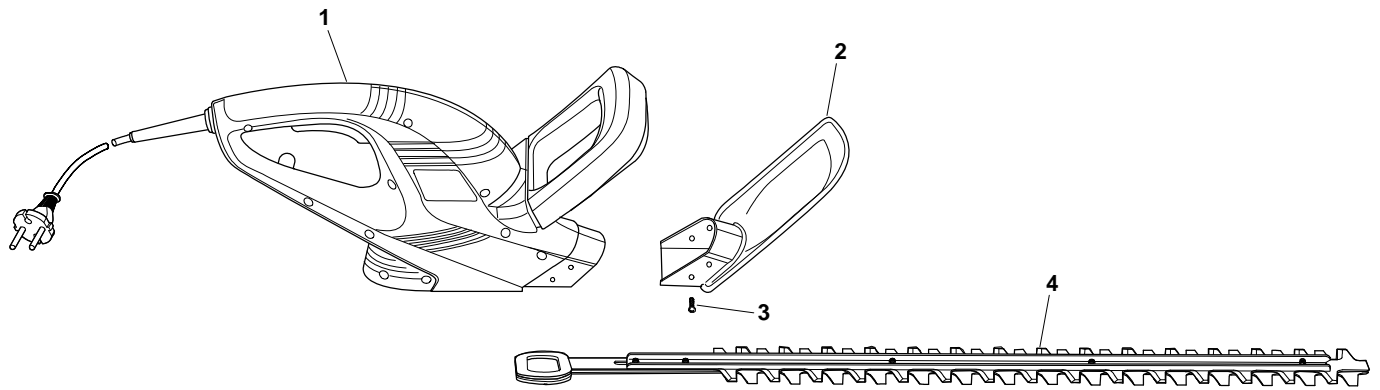

Green Passion

Illustrated Parts List

**XH 470 E / XH 540 E - Model Year
2009**

- Use GLOBAL GARDEN PRODUCT Genuine Spare Parts specified in the parts list for repair and/or replacement.
- The contents described in the parts list may change due to improvement.
- The drawings of the spare parts are only indicative and might not represent the part in question exactly.
- The indications "right" - "left" - "front" - "rear" refer to the position of the operator when using the machine.
- When placing orders of parts for repair and/or replacement, make sure that the illustrated parts list is the one applying to the machine's year of manufacture, as shown on the identification plate attached to the machine.

Pos.	Part no.	Q.ty	Description	Remarks
1	1911-1622-02	1	Motor Assy, Red	
2	1911-1623-01	1	Hand Guard	
3	1911-1624-01	4	Screw	
4	1911-1625-01	1	Blades	
4	1911-1626-01	1	Blades	470