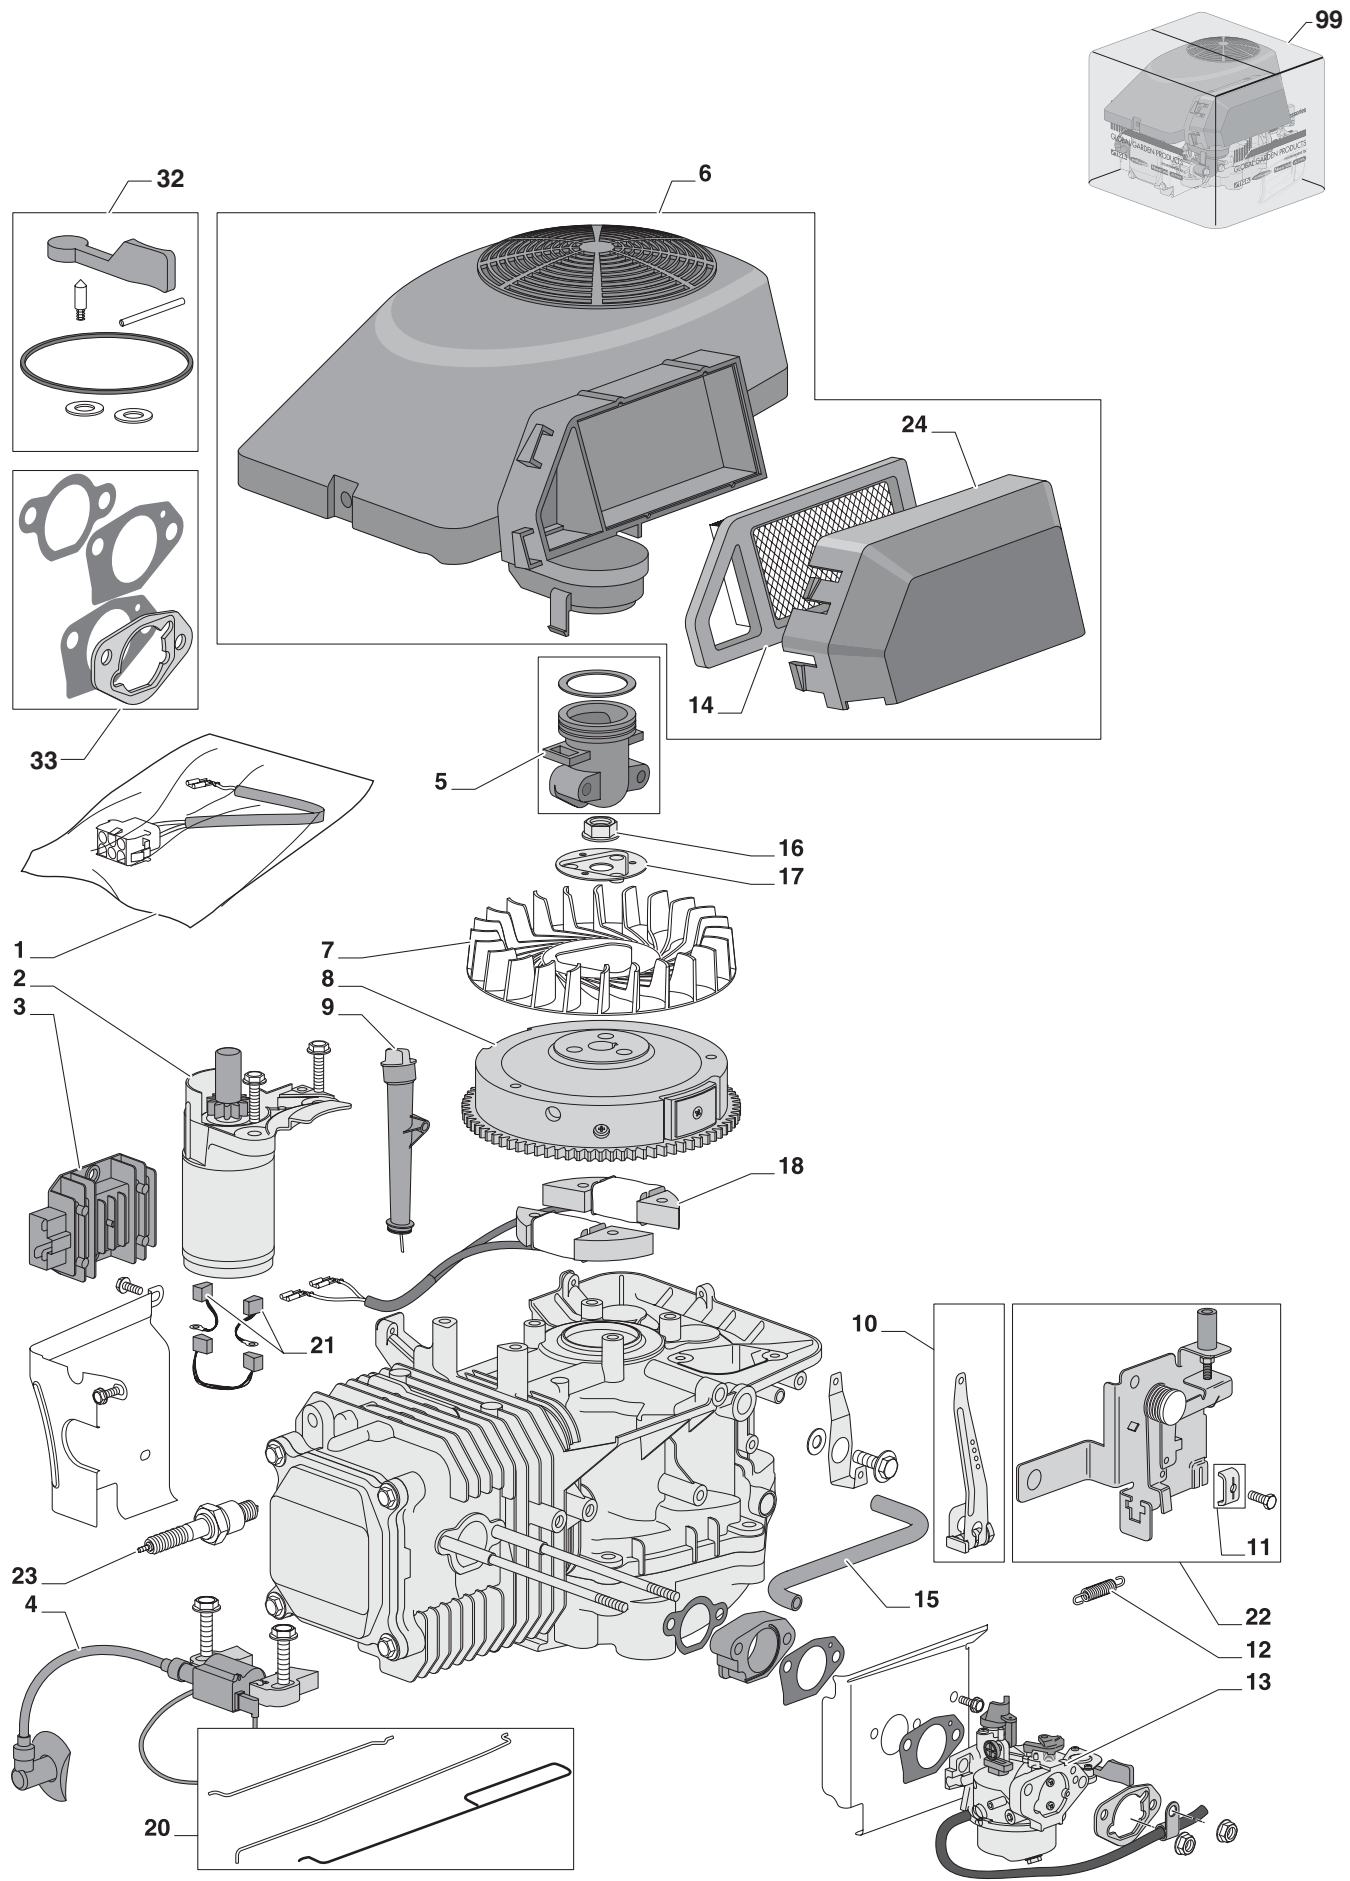

Ausgabe Issue		Bild Nr Picture No		GGP- MOTOR WM 12		GGP- ENGINE WM 12		Seite Page	
2008- 31		C196						152	
Pos. Fig.	Anzahl/Quantity				Artikel Nr. Part No	Bezeichnung	Description	Satz Kit	Anmerkung Notes
	WM12								
X	1	1			118550207/0	Kabel	Output wire- rectifier		
X	2	1			118550214/0	Startmotor	Starter motor		
X	3	1			118550208/0	Gleichrichter	Rectifier		
X	4	1			118550209/0	Elektronikspule	Electronic coil		
X	5	1			118550320/0	Ansaugrohr	Intake manifold		
X	6	1			118550319/0	Deckel kpl	Cover assy		
X	7	1			118550235/0	Ventilator	Cooling fan		
X	8	1			118550234/0	Schwungrad	Flywheel		
X	9	1			118550205/0	Ölrohr kpl	Oil filler assy		
X	10	1			118550330/0	Regulierhebel	Governor lever		
X	11	1			118550212/0	• Klemme	• Casing clamp		
X	12	1			118550213/0	Regulierfeder	Governor spring		
X	13	1			118550323/0	Vergaser	Carburettor		
X	14	1			118550321/0	• Filterelement	• Air filter element		
X	15	1			118550325/0	Schlauch	Breather tube		
X	16	1			118550237/0	Mutter	Nut		
X	17	1			118550236/0	Startscheibe	Starter pulley		
X	18	1			118550210/0	Ladespule	Charge coil		
X	20	1			118550239/0	Regulierstangen kpl	Governor rod assy		
X	21	1			118550332/0	Buersten	Brush hold		
X	22	1			118550331/0	Regulierplatte	Remote control plate		
X	23	1			9400- 0244- 00	Zündkerzen	Spark plug		
X	24	1			118550322/0	• Filterdeckel	• Air cleaner cover		
X	32	1			118550216/0	Rep.satz- Vergaser	Repair kit- carb		
X	33	1			118550217/0	Dichtungssatz	Gasket set		
X	99	1			1134- 9500- 01	Motor kpl	Engine assy