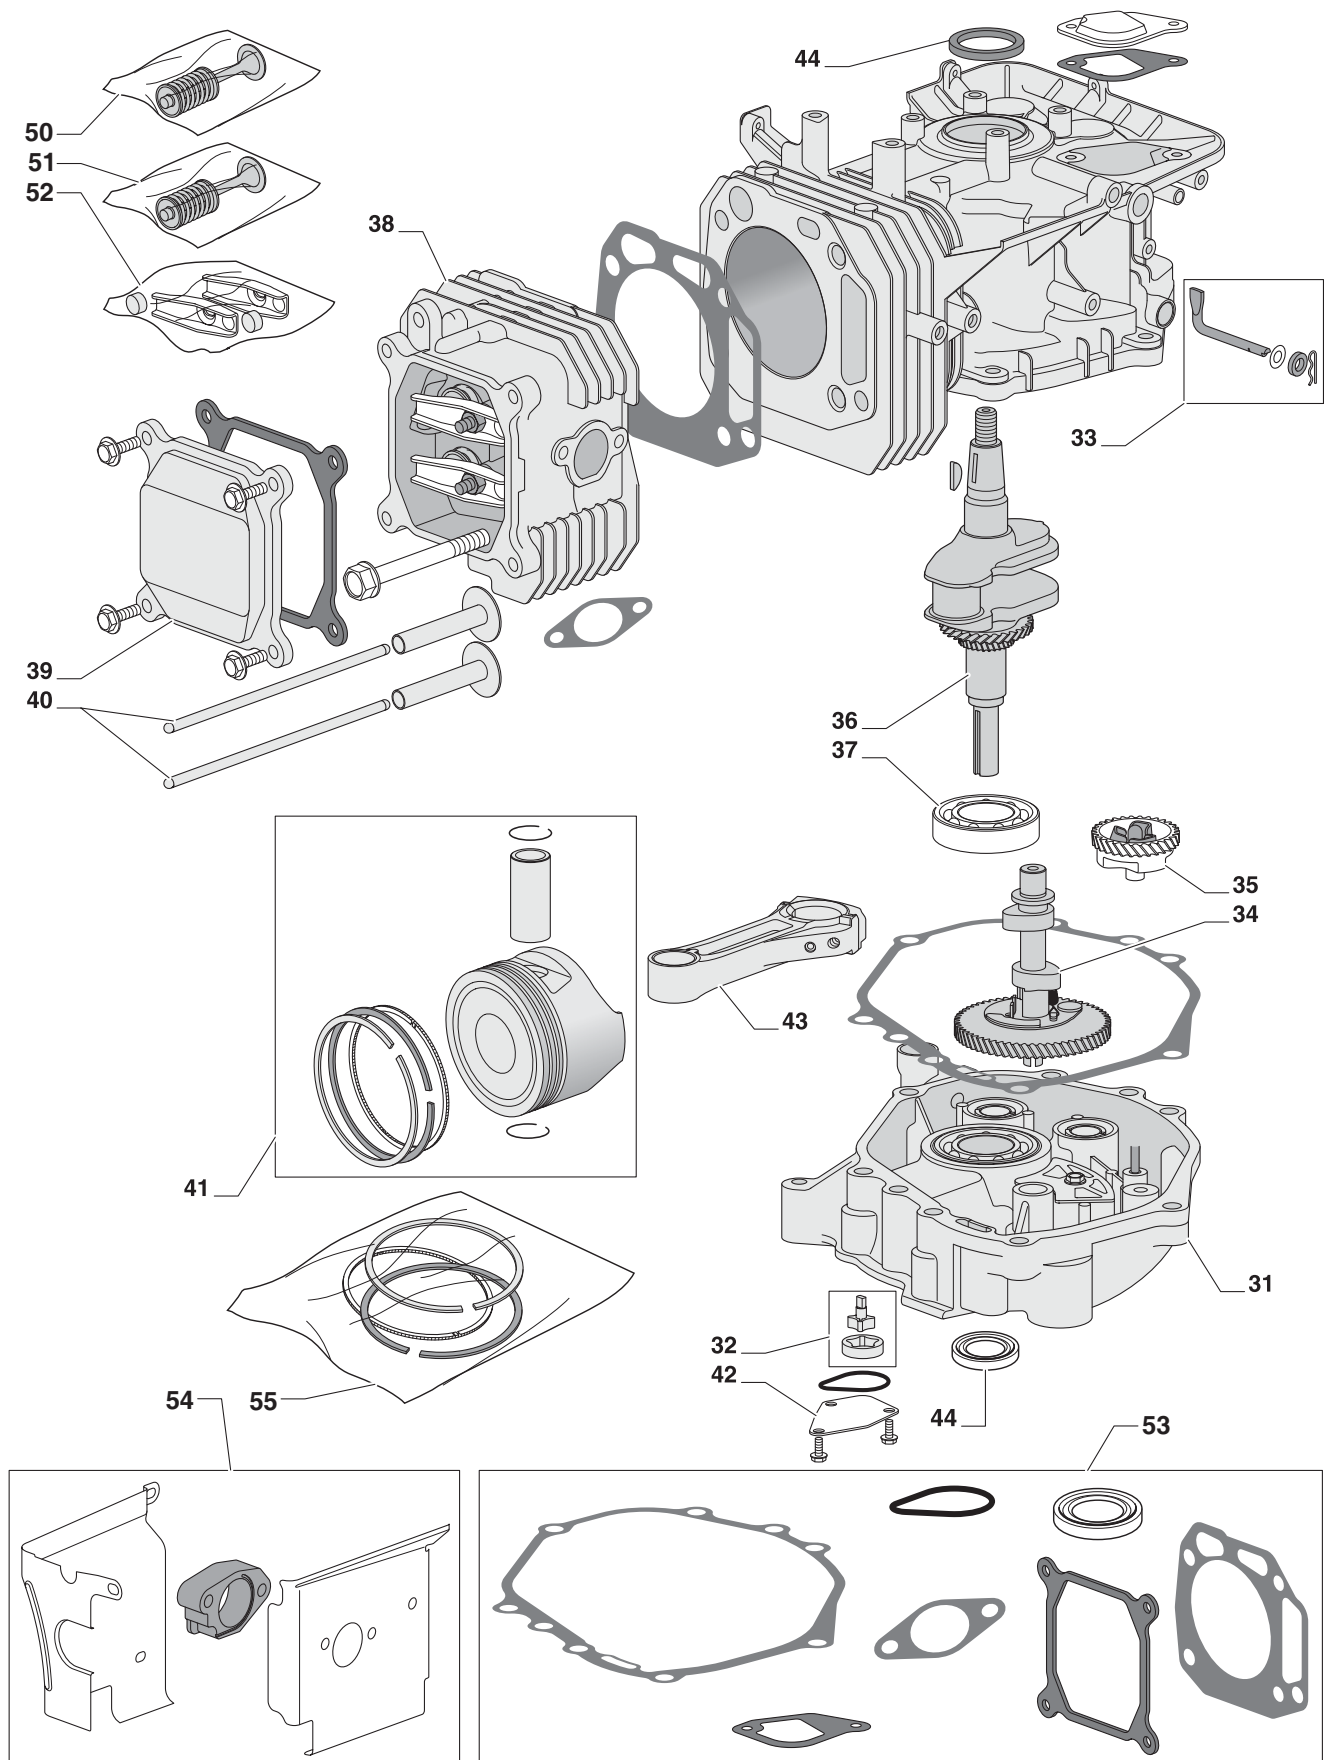

Green Passion

Illustrated Parts List

GGP-Engine WM12 for Front Mowers Model Year 2008

- Use GLOBAL GARDEN PRODUCT Genuine Spare Parts specified in the parts list for repair and/or replacement.
- The contents described in the parts list may change due to improvement.
- The drawings of the spare parts are only indicative and might not represent the part in question exactly.
- The indications "right" - "left" - "front" - "rear" refer to the position of the operator when using the machine.
- When placing orders of parts for repair and/or replacement, make sure that the illustrated parts list is the one applying to the machine's year of manufacture, as shown on the identification plate attached to the machine.

Ausgabe Issue		Bild Nr Picture No		GGP- MOTOR WM 12		GGP- ENGINE WM 12		Seite Page	
2008- 31		C197						154	
Pos. Fig.	Anzahl/Quantity				Artikel Nr. Part No	Bezeichnung	Description	Satz Kit	Anmerkung Notes
	WM12								
X	31	1			118550221/0	Deckel- Kurbelgehäuse	Crankcase cover.....		
X	32	1			118550224/0	Ölpumpe	Oil pump		
X	33	1			118550226/0	Regulierhebel.....	Governor lever		
X	34	1			118550243/0	Nockenwelle	Camshaft.....		
X	35	1			118550347/0	Regulierrad	Speed governor.....		
X	36	1			118550232/0	Kurbelwelle	Crankshaft.....		
X	37	1			118550227/0	Kugellager	Ball bearing		
X	38	1			118550233/0	Zylinderkopf.....	Cylinder head		
X	39	1			118550206/0	Deckel.....	Head cover		
X	40	1			118550242/0	Druckstangensatz.....	Push rod set.....		
X	41	1			118550328/0	Kolben kpl.....	Piston assy		
X	42	1			118550223/0	Ölpumpendeckel	Oil pump cover.....		
X	43	1			118550231/0	Pleuel.....	Connecting rod		
X	44	2			118550228/0	Dichtring.....	Oil seal		
X	50	1			118550240/0	Einsaugventil	Intake valve		
X	51	1			118550241/0	Auspuffventil	Exhaust valve		
X	52	1			118550334/0	Ventilarm	Valve arm		
X	53	1			118550333/0	Dichtungssatz.....	Gasket set		
X	54	1			118550220/0	Schutzblech	Shroud comp kit		
X	55	1			118550326/0	Kolbenringsatz.....	Piston ring set.....		